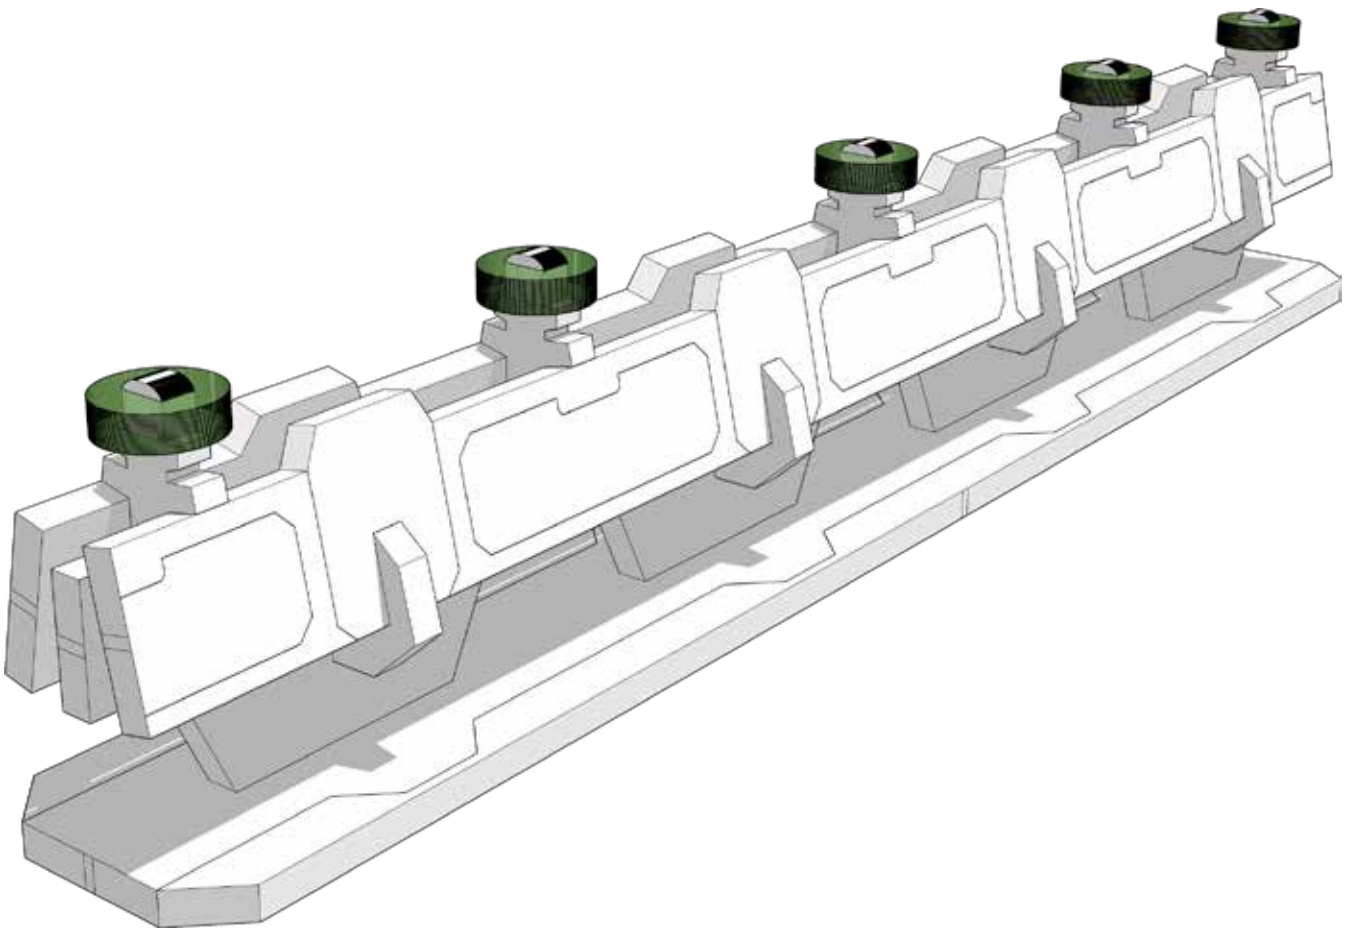

TABLETOP SCENICS

TTSCW-SFU-158
Slab Street
Barriers

20

x3