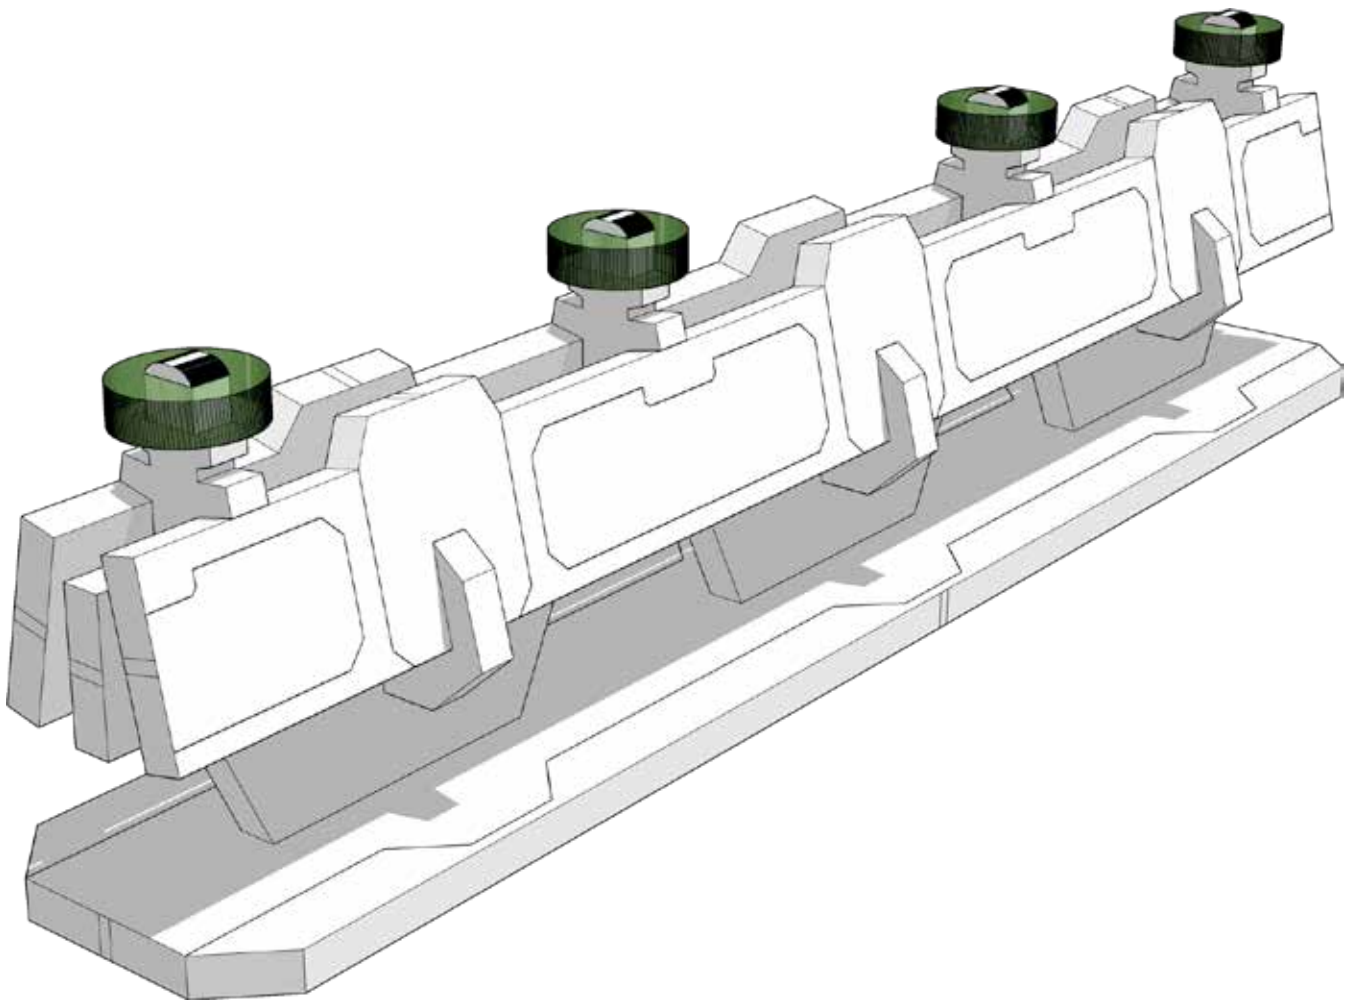

TABLETOP SCENICS

TTSCW-SFU-158
Slab Street
Barriers

14

x3