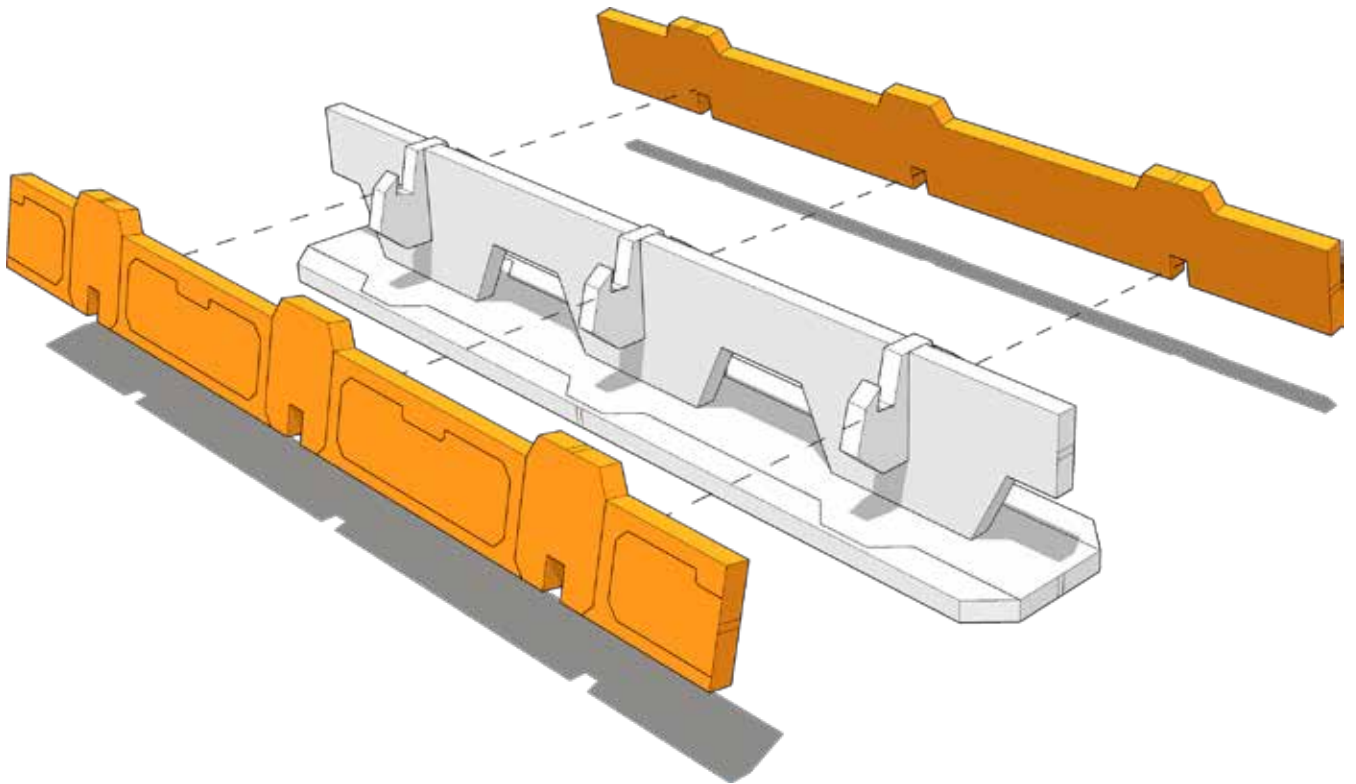

TABLETOP SCENICS

TTSCW-SFU-158
Slab Street
Barriers

12