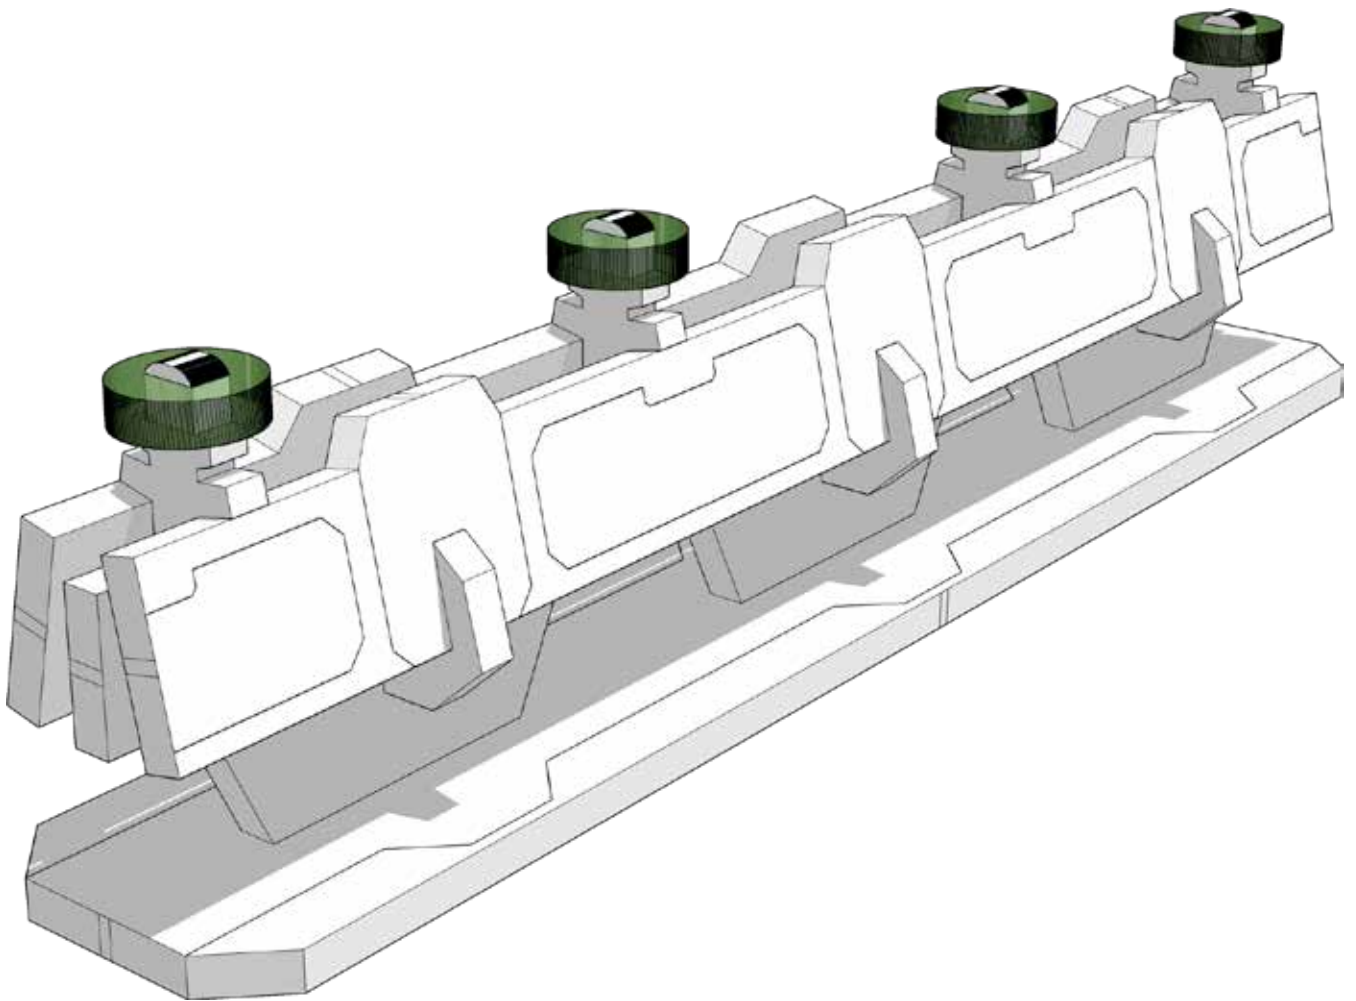

TABLETOP SCENICS

TTSCW-SFU-158
Slab Street
Barriers

9

Medium Barrier