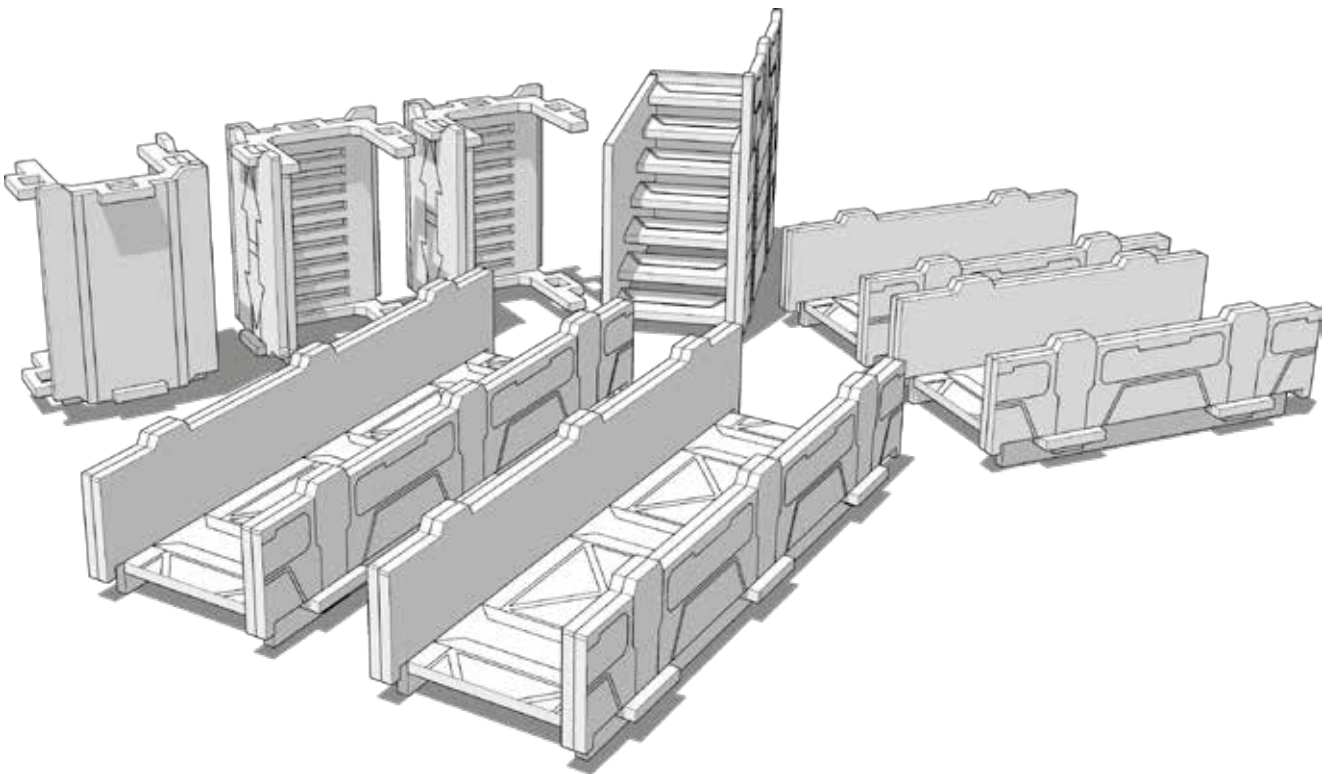

**TABLETOP
SCENICS**

**TTSCW-SFU-157
Slab Streets
Access points and Walkways**

 **TTCOMBAT**

TABLETOP SCENICS

TTSCW-SFU-157 Slab Streets Access points and Walkways

2

These are a series of icons that may be used throughout the instructions to help your assembly.
If in doubt, scroll ahead to confirm.

Do not glue this part

Carefully score and
fold this part

This part - or its placement is
completely optional

Look closely at this step -
The process order or part
used, may be specific

Repeat making this part
the specified number
of times

The next instruction step
will be the same assembly
so far, but from a different
angle

Sub-assembly complete.
This smaller construction
is ready to add to the
main kit

Assembly Complete! There
could be more optional
parts - check to the very end
of instructions