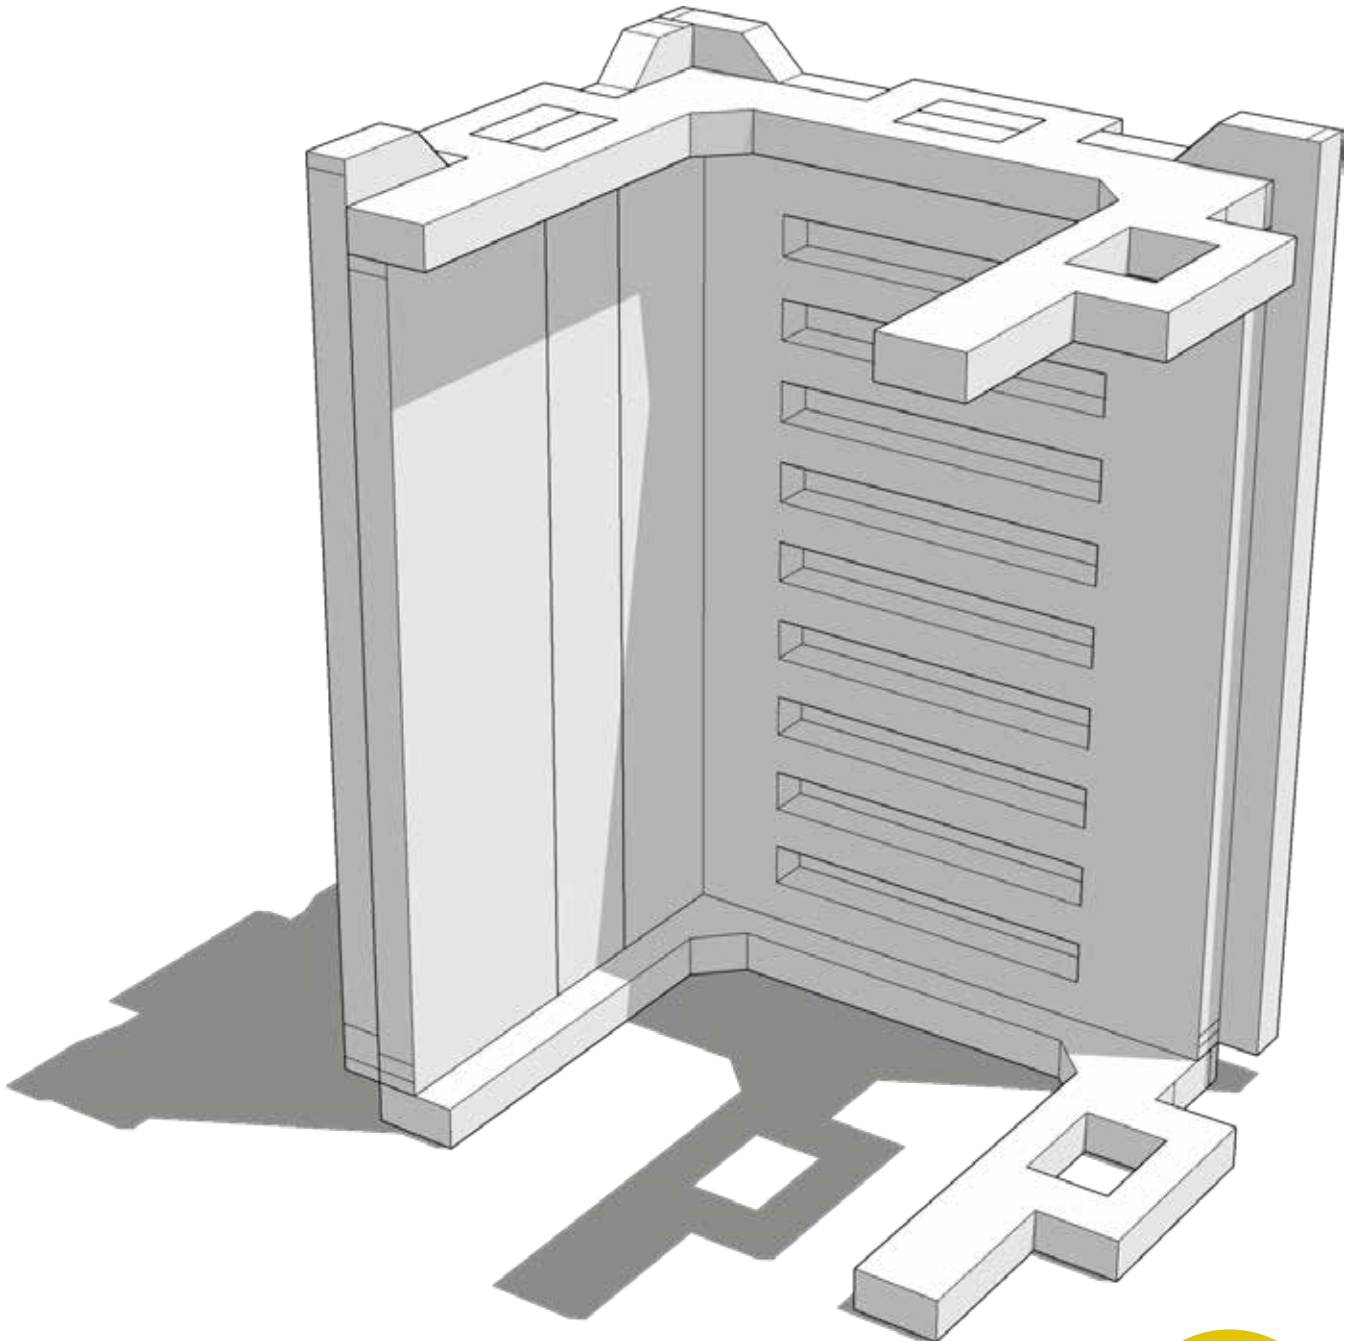

22

TABLETOP SCENICS

TTSCW-SFU-157
Slab Streets
Access points and Walkways

23

TABLETOP SCENICS

TTSCW-SFU-157
Slab Streets
Access points and Walkways

24

x3