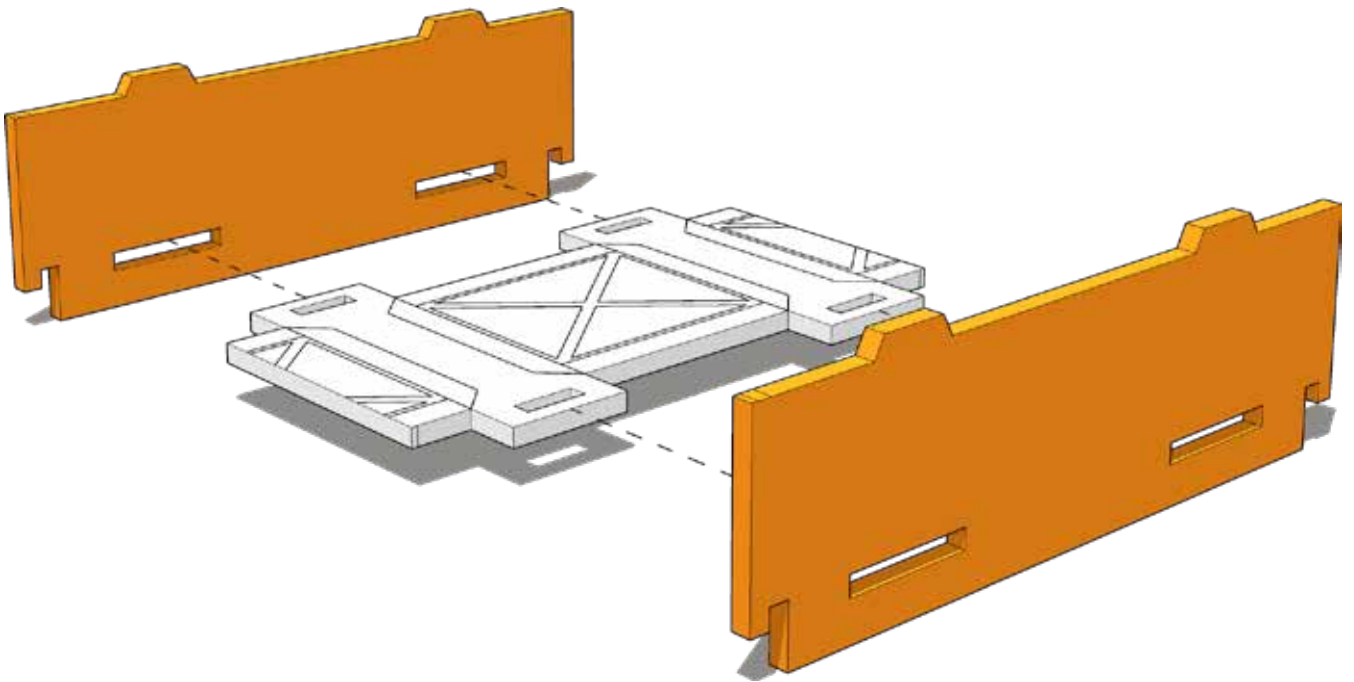

Small walkway/Bridge

TABLETOP SCENICS

TTSCW-SFU-157
Slab Streets
Access points and Walkways

4