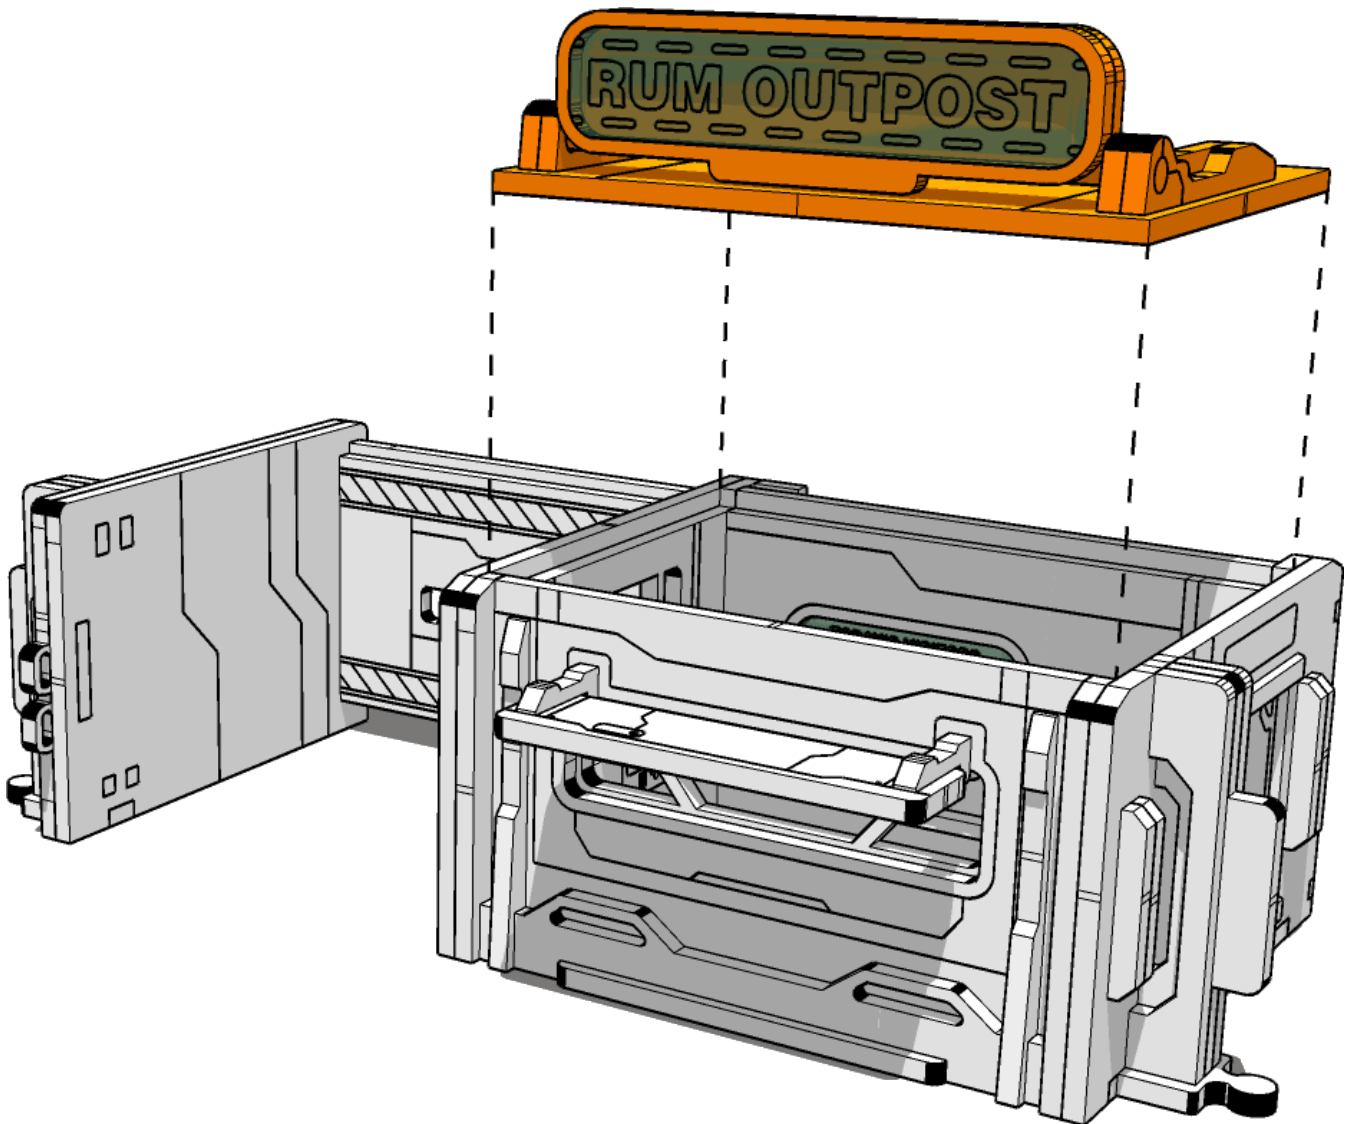

TABLETOP SCENICS

TTSCW-SFU-149
QDSC
Gatehouse

66