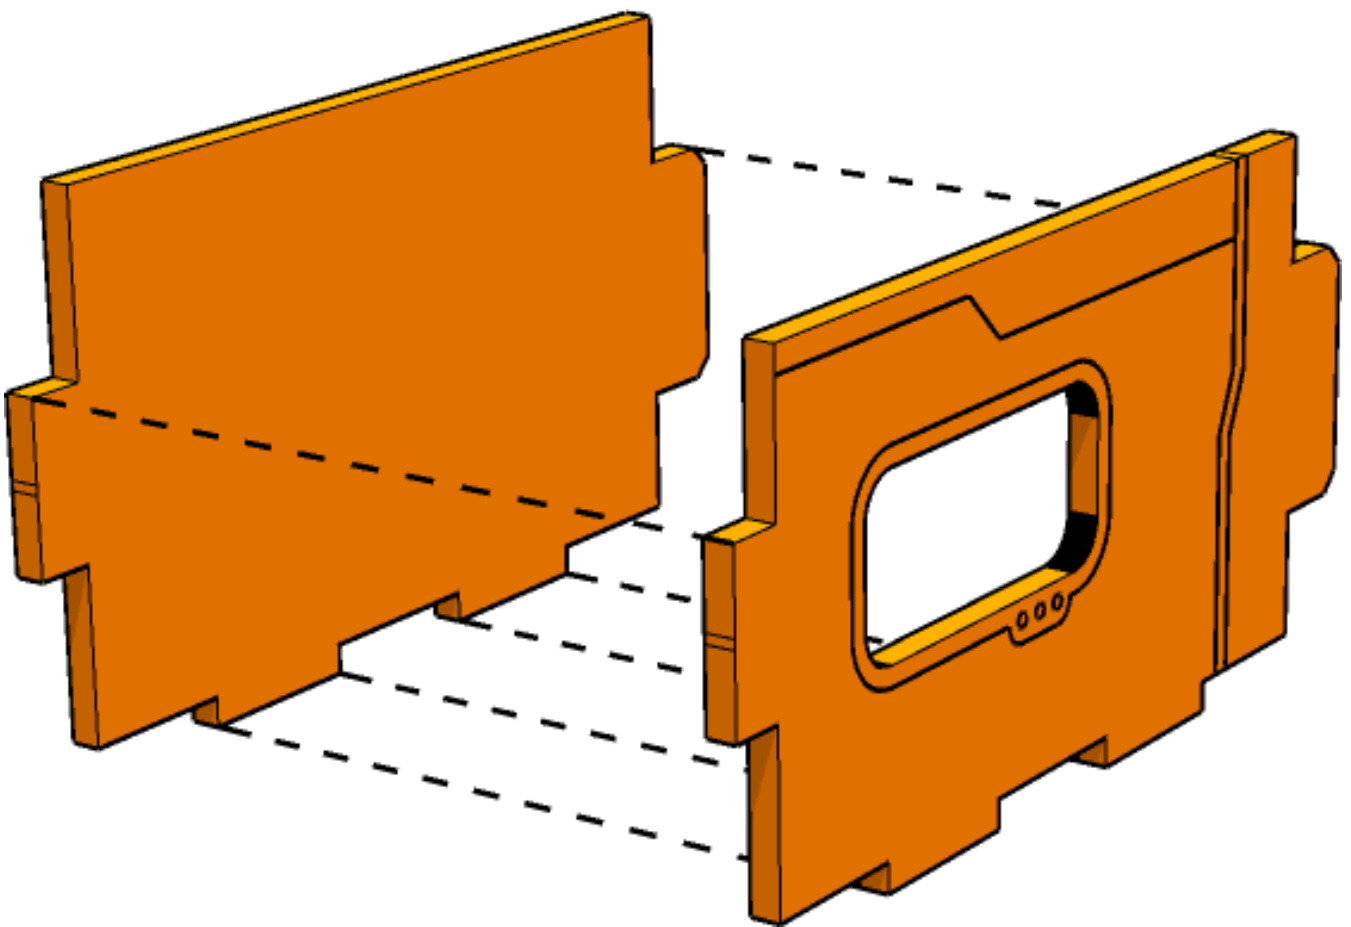

TABLETOP SCENICS

TTSCW-SFU-149
QDSC
Gatehouse

39

Detailing on both panels face outwards