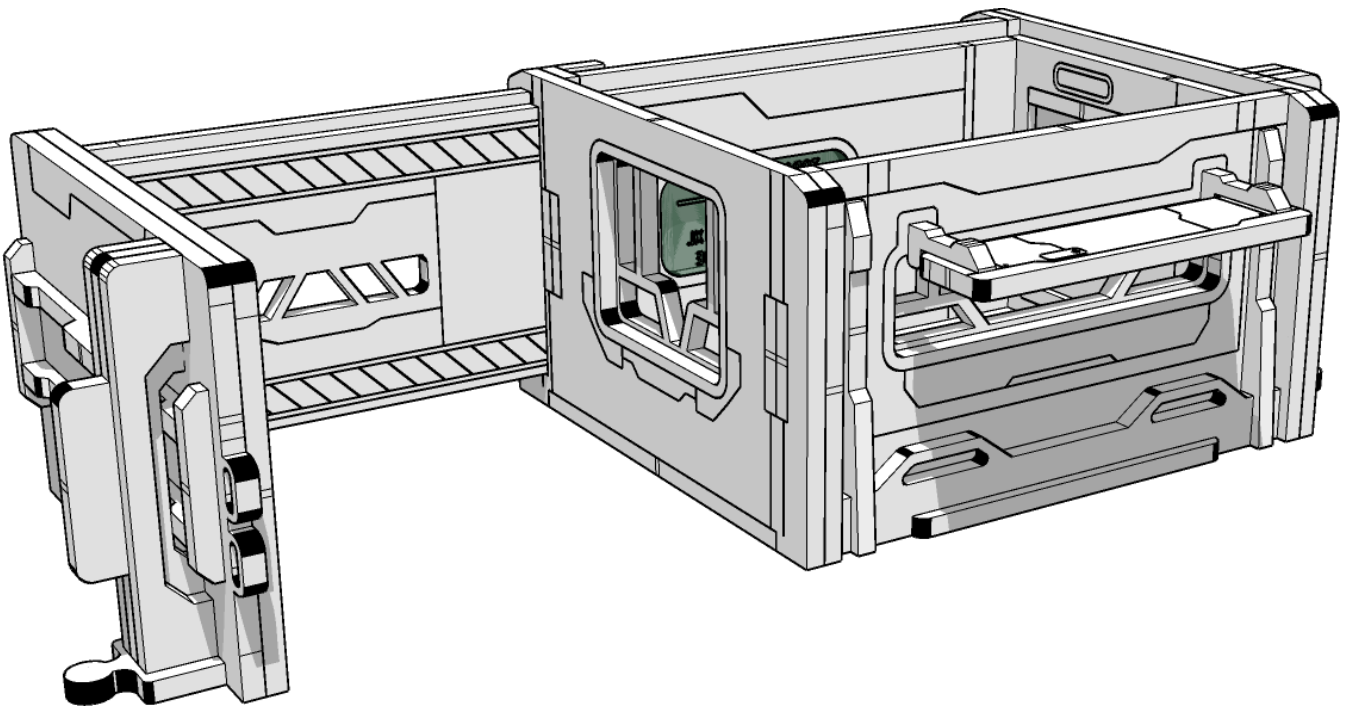

TABLETOP SCENICS

TTSCW-SFU-149
QDSC
Gatehouse

65

TTCOMBAT