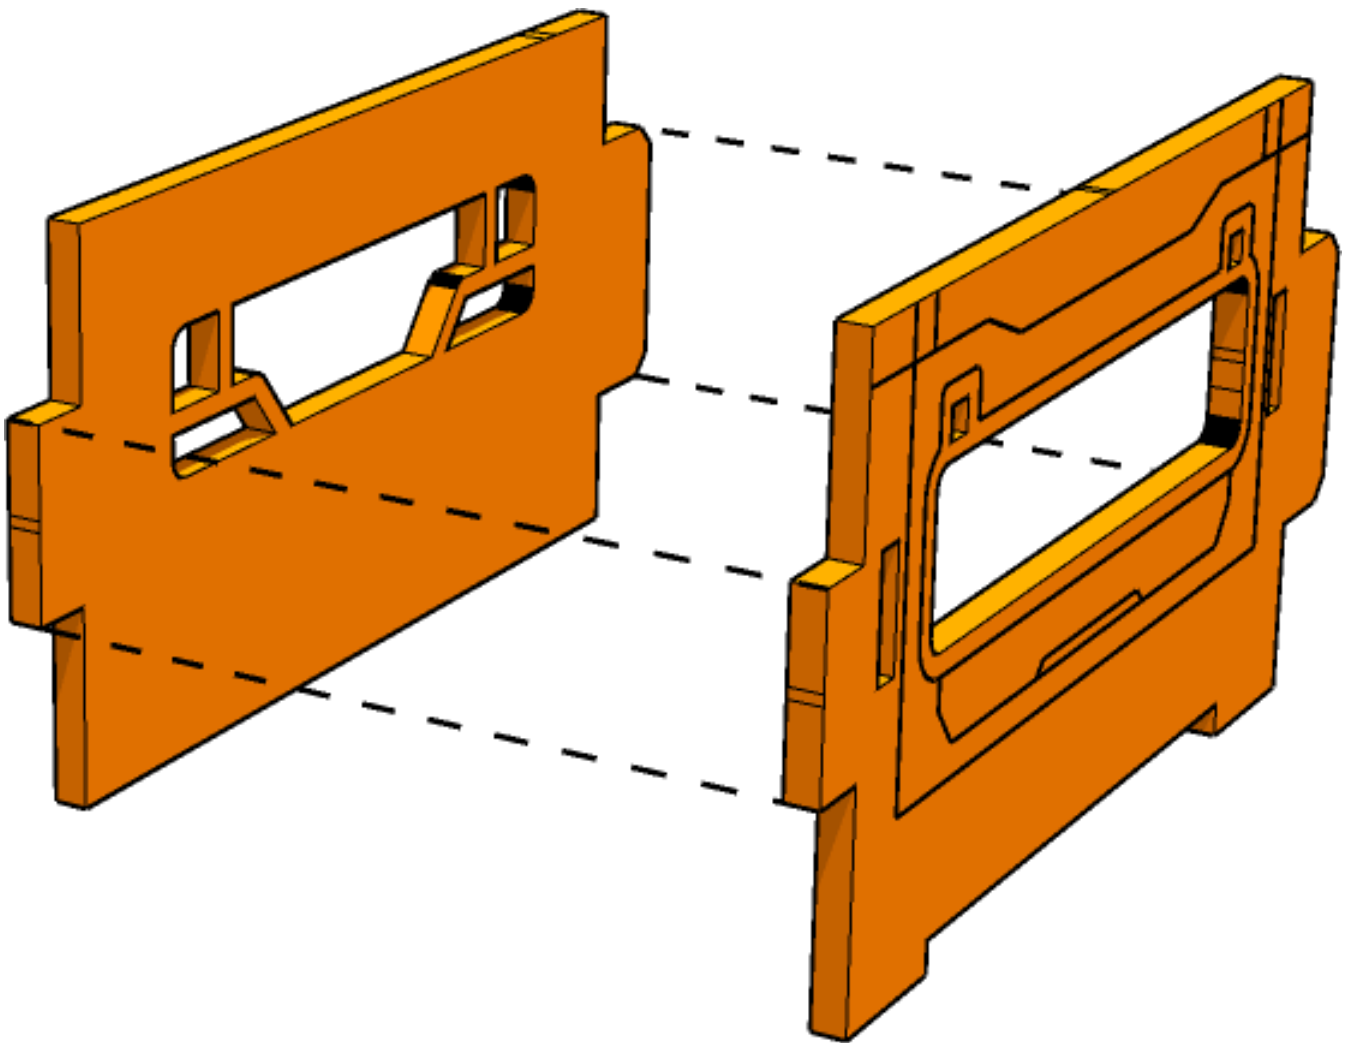

# TABLETOP SCENICS

TTSCW-SFU-149  
QDSC  
Gatehouse

38

Detailing on both panels face outwards