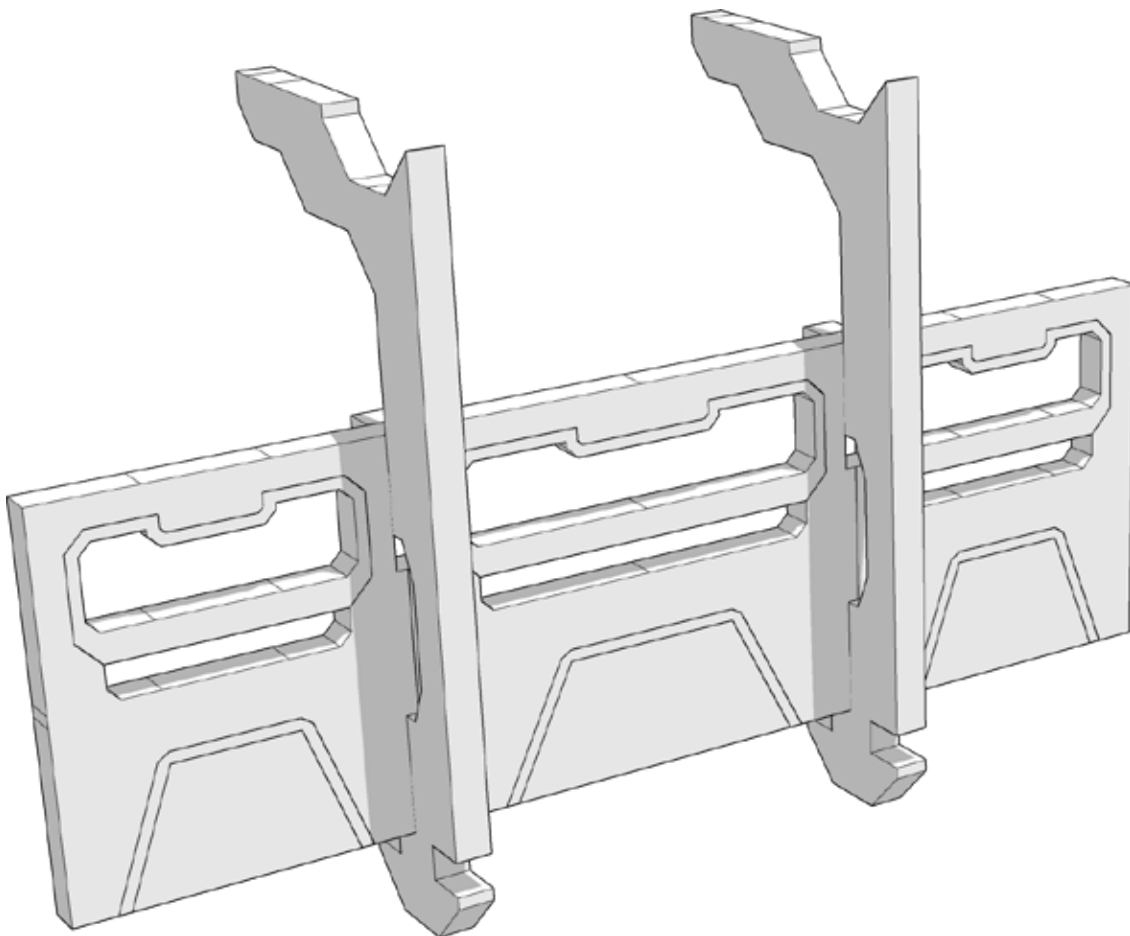

TABLETOP SCENICS

TTSCW-SFU-147

P.U.P:

Dual P.U.P's w/walkways

51

x2