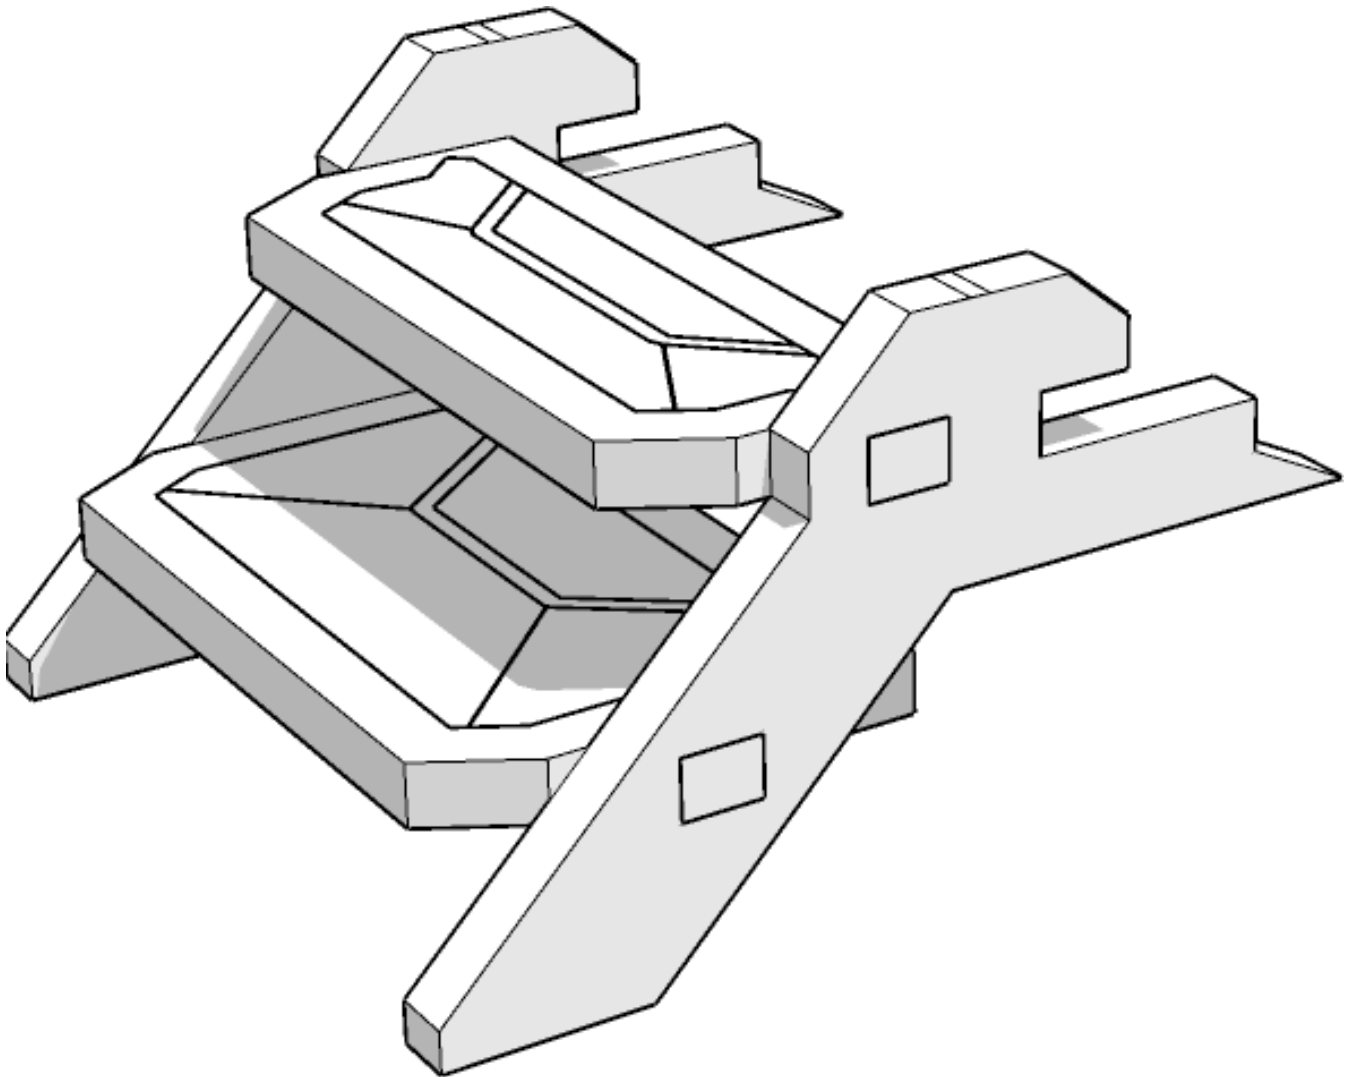

TABLETOP SCENICS

TTSCW-SFU-147

P.U.P:

Dual P.U.P's w/walkways

34