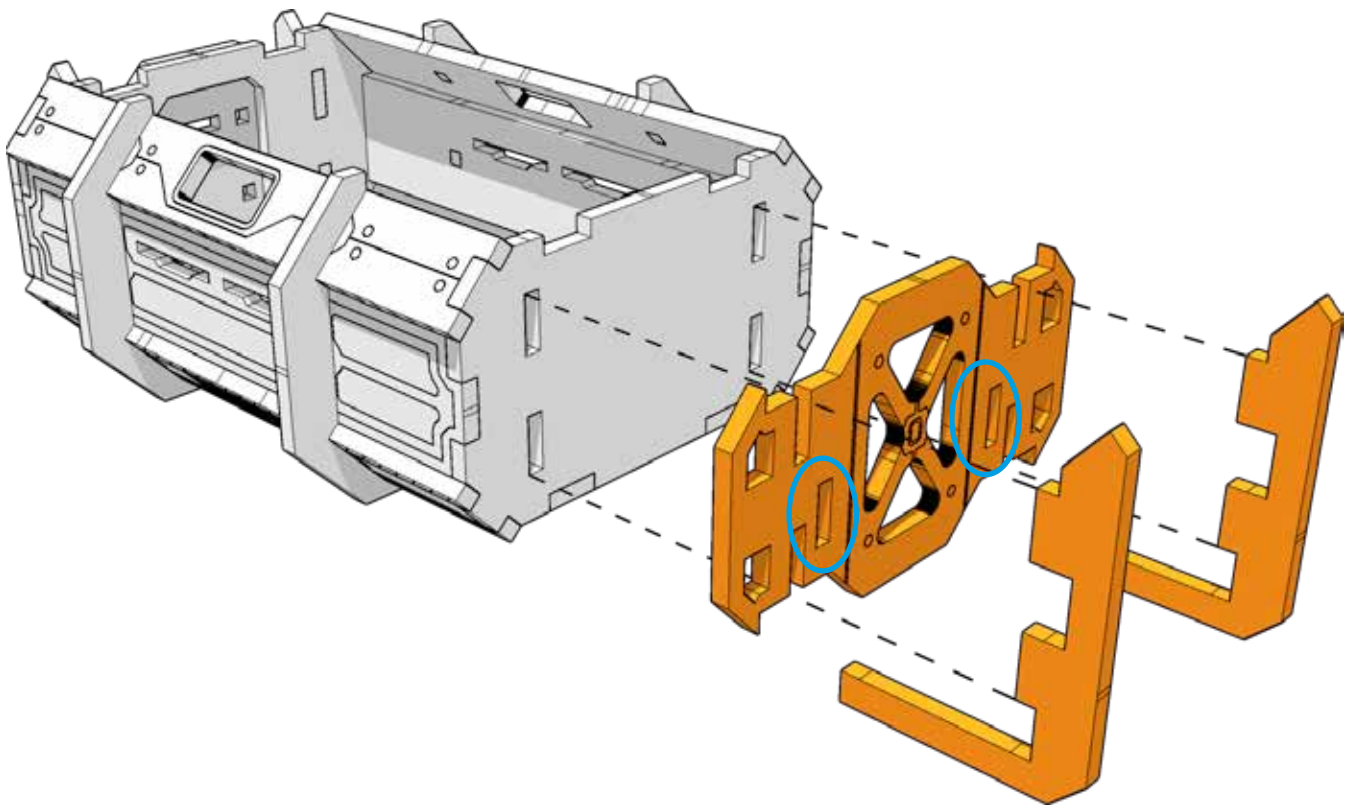

TABLETOP SCENICS

TTSCW-SFU-147

P.U.P:

Dual P.U.P's w/walkways

17

Circled parts should be at the bottom

TTCOMBAT