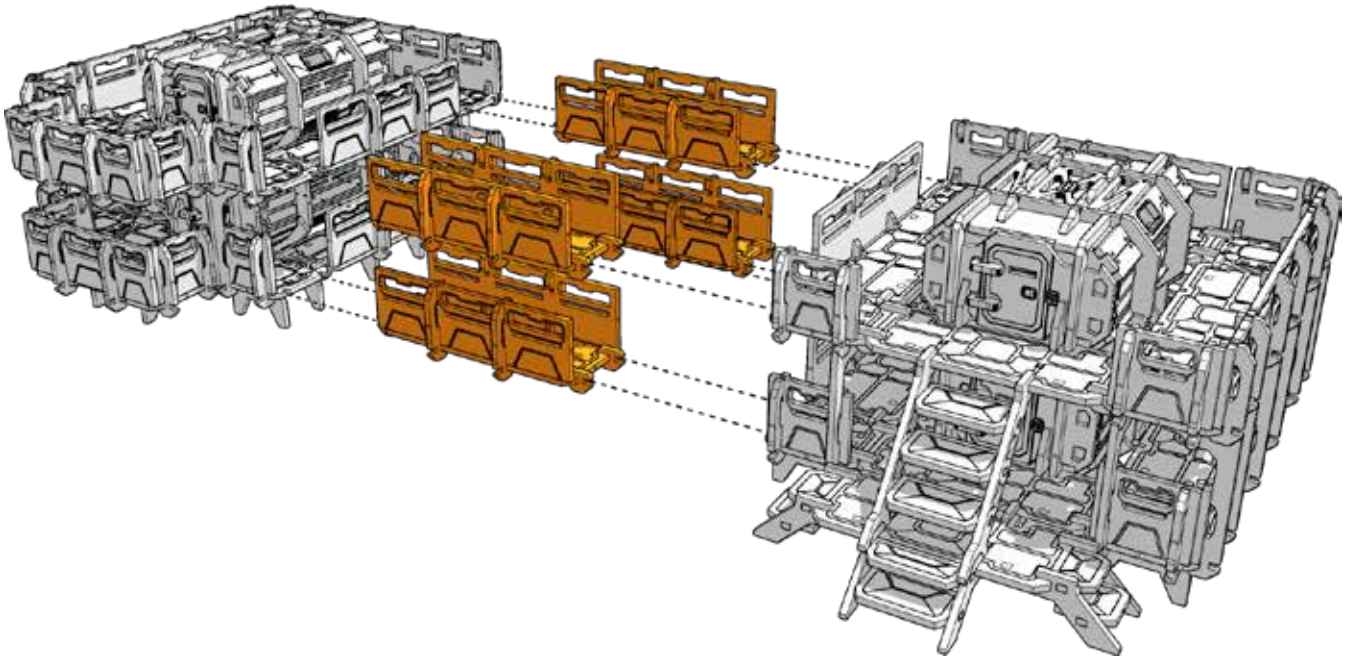

TABLETOP SCENICS

84

TTSCW-SFU-147
P.U.P:
Dual P.U.P's w/walkways

Walkways previously unused replace corner fences to
join multiple kits together