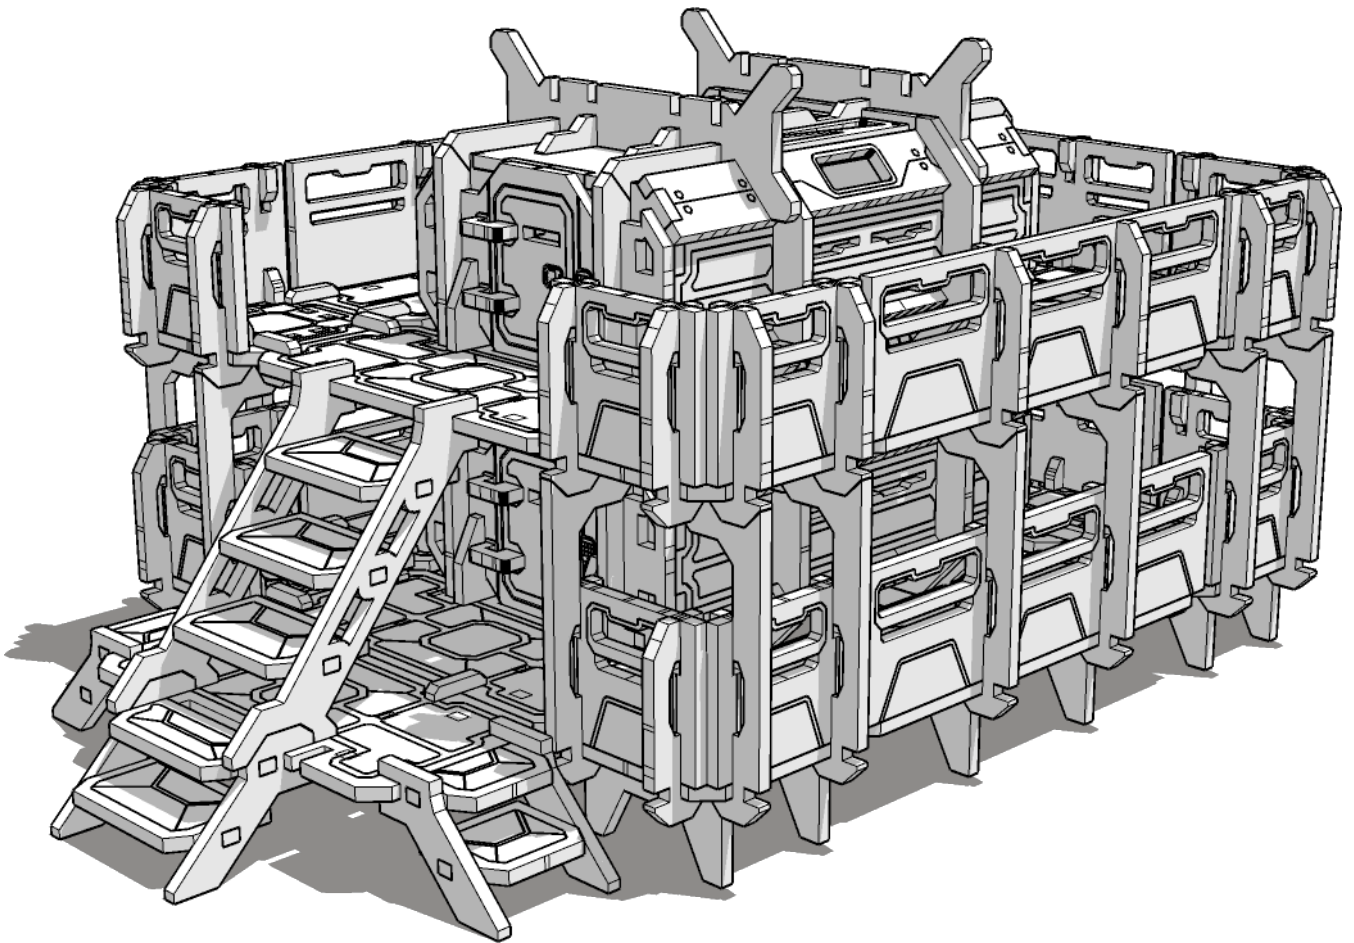

TABLETOP SCENICS

TTSCW-SFU-147

P.U.P:

Dual P.U.P's w/walkways

82