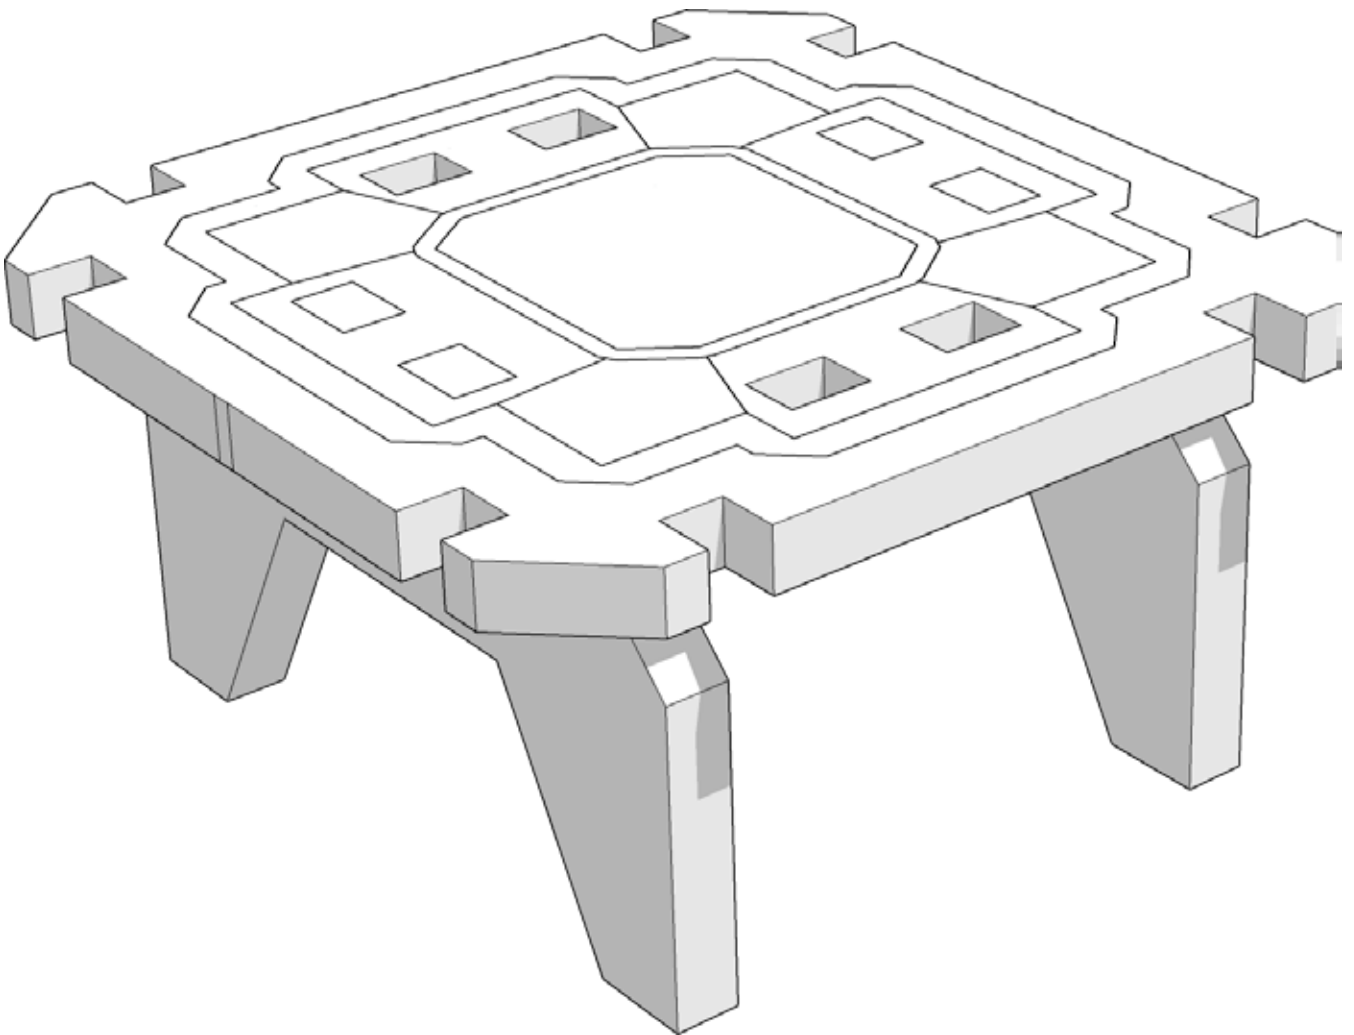

TABLETOP SCENICS

TTSCW-SFU-147

P.U.P:

Dual P.U.P's w/walkways

55

x4

TTCOMBAT