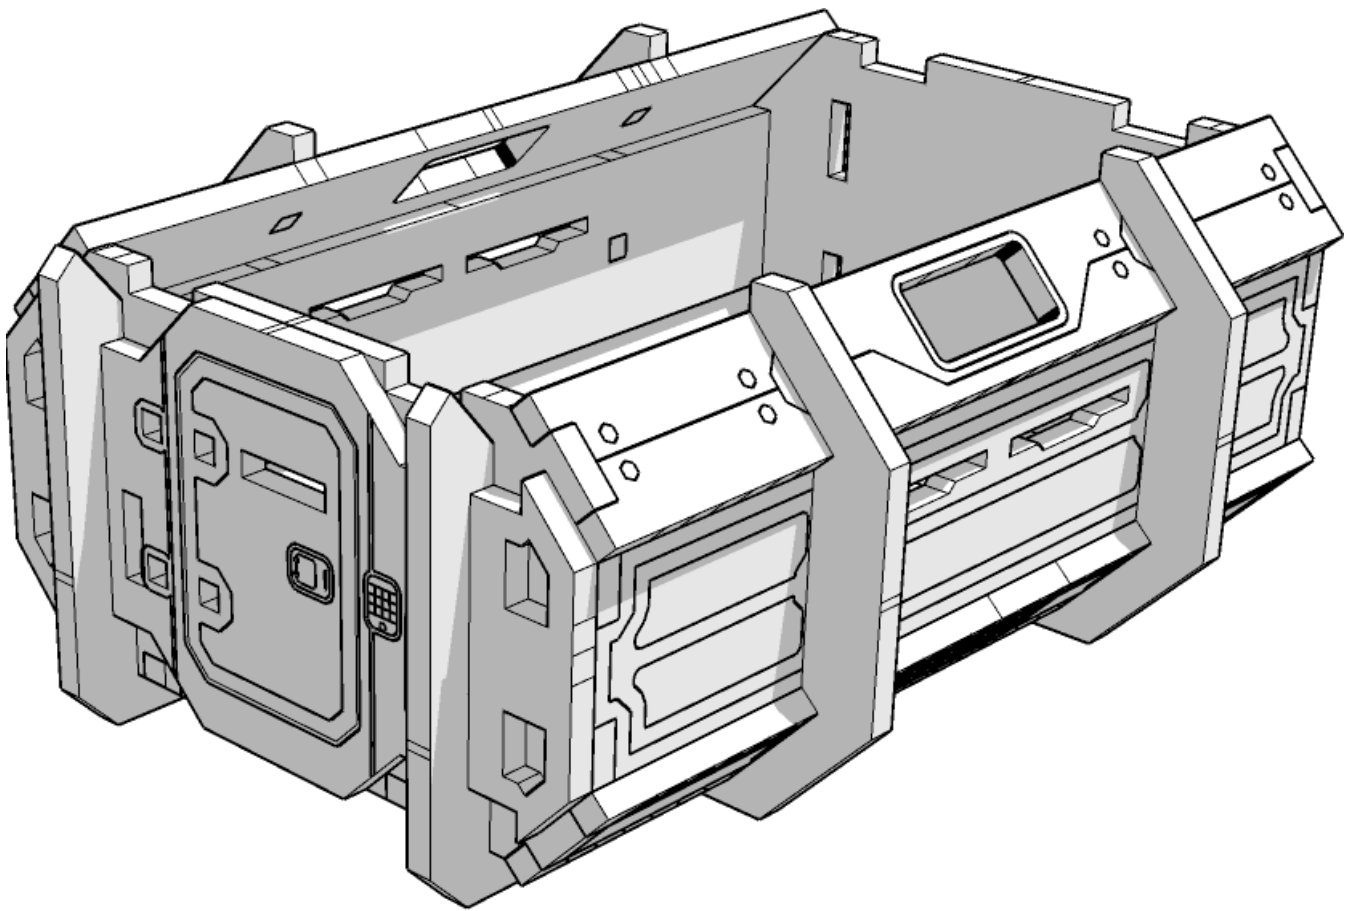

TABLETOP SCENICS

TTSCW-SFU-147

P.U.P:

Dual P.U.P's w/walkways

16