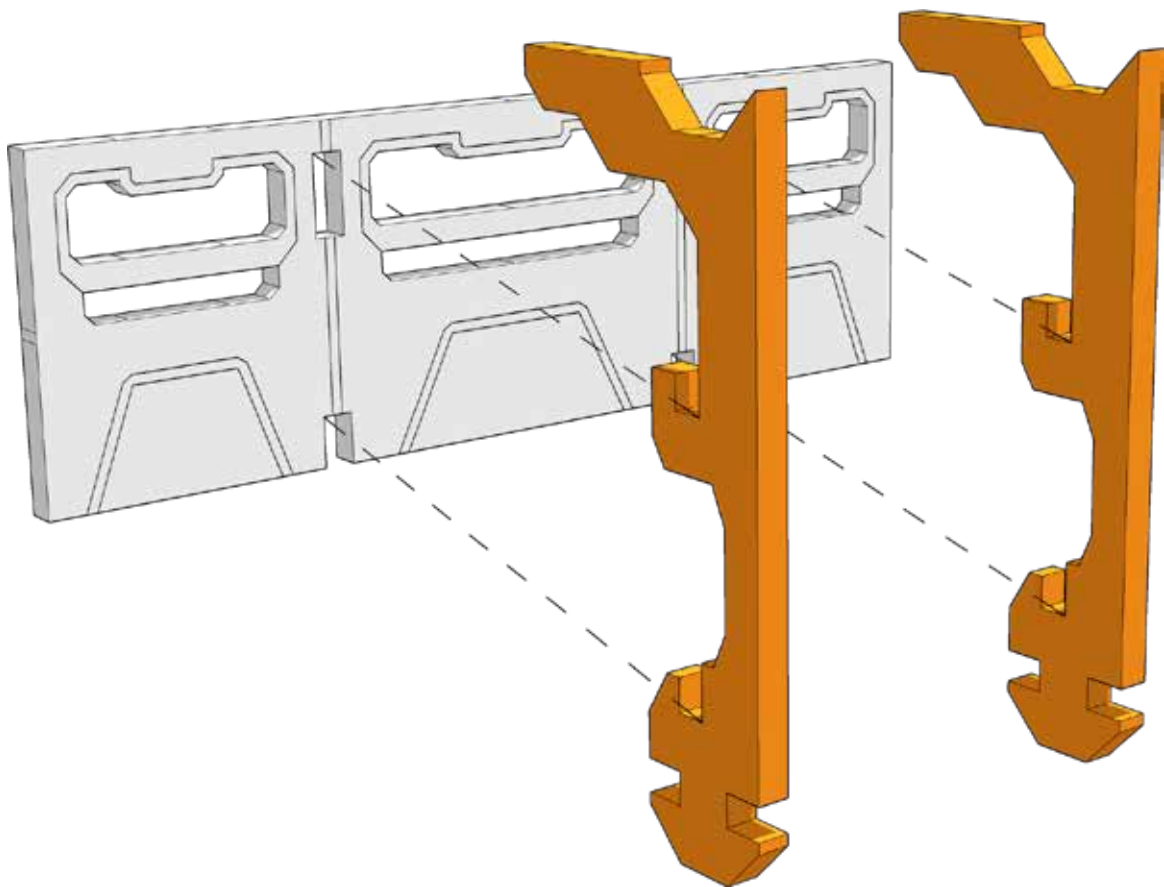

TABLETOP SCENICS

50

TTSCW-SFU-147
P.U.P:
Dual P.U.P's w/walkways

This the medium sized fence