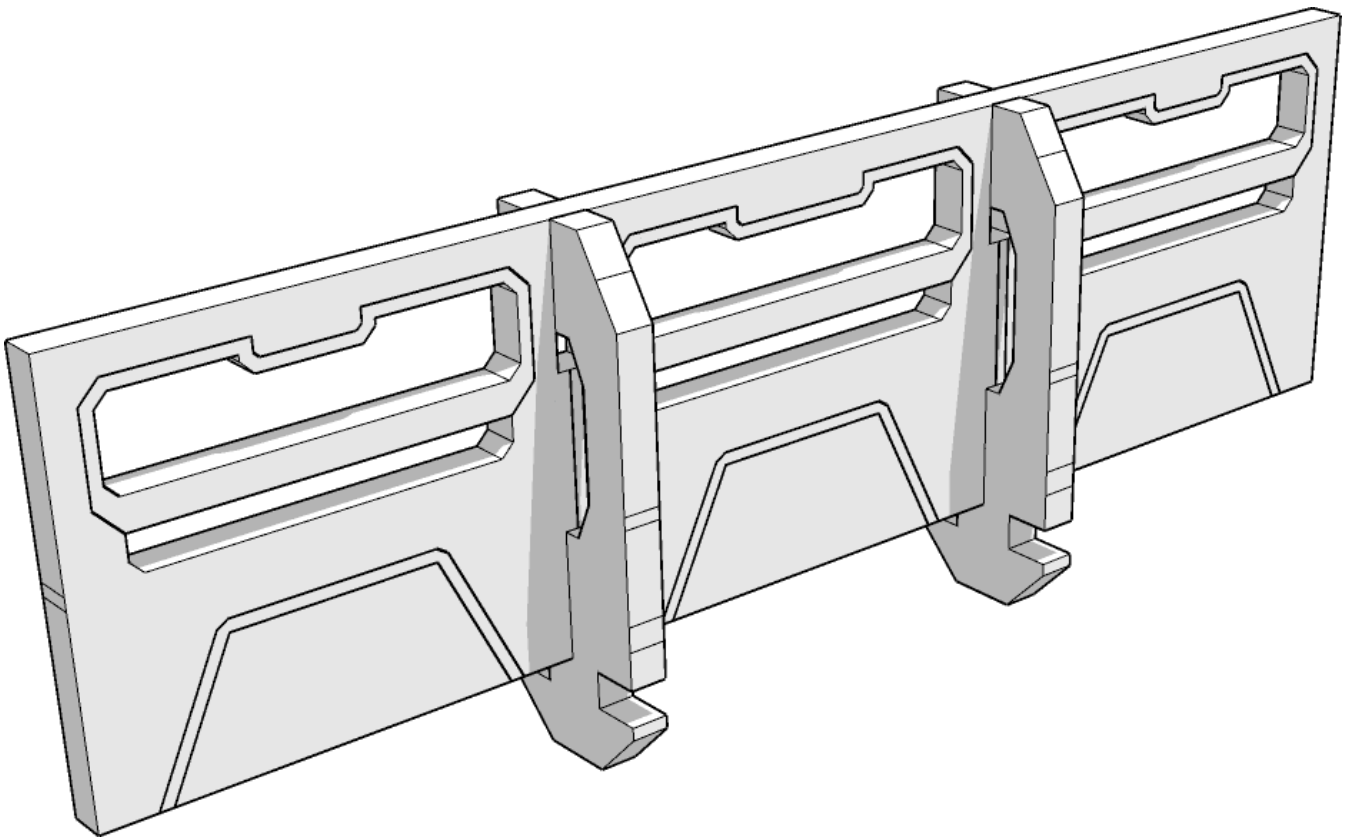

Fence panel is the longest style

TABLETOP SCENICS

TTSCW-SFU-147

P.U.P:

Dual P.U.P's w/walkways

38

TABLETOP SCENICS

TTSCW-SFU-147