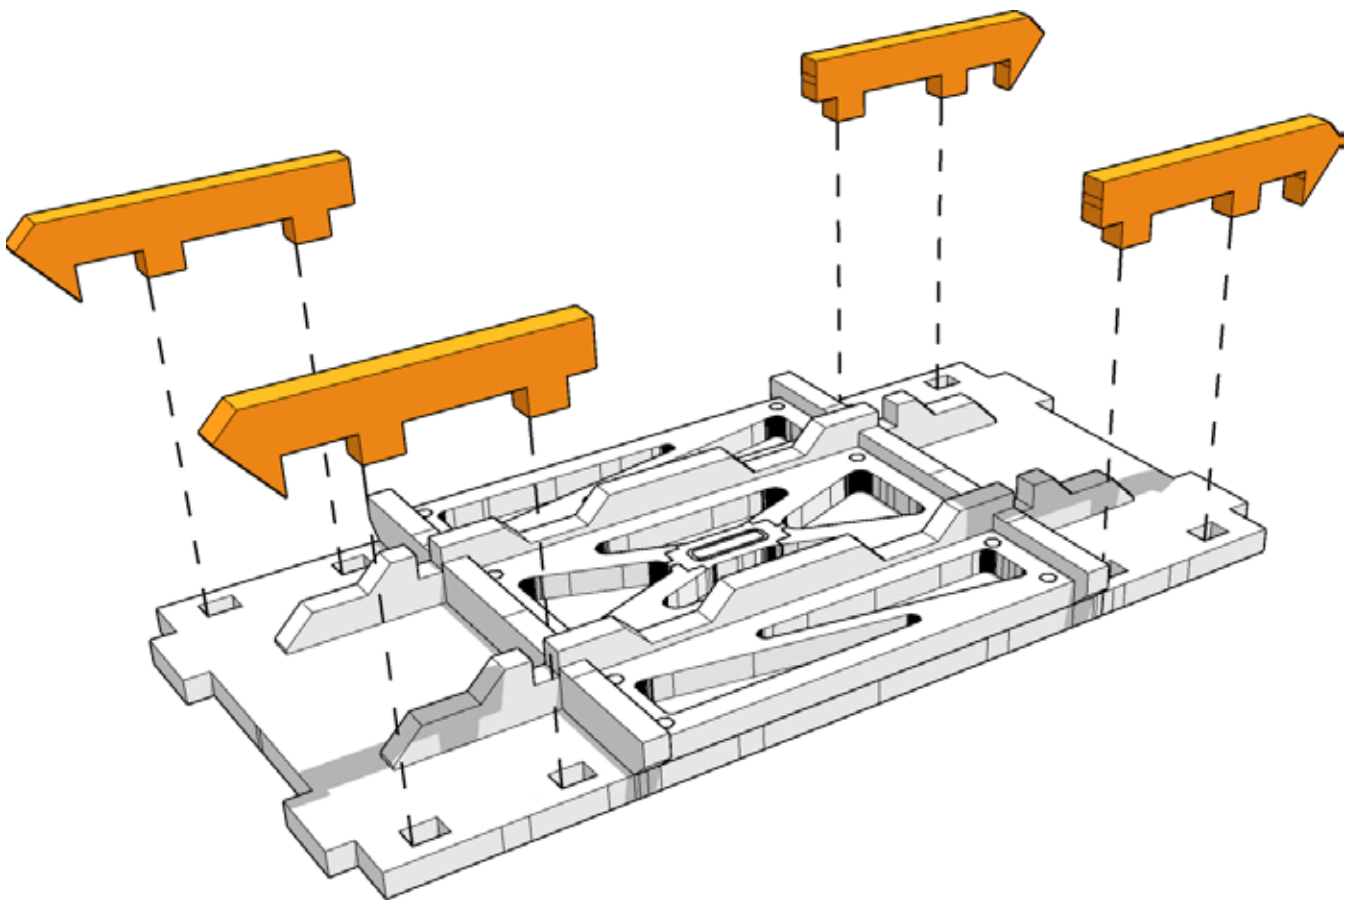

TABLETOP SCENICS

25

TTSCW-SFU-147
P.U.P:
Dual P.U.P's w/walkways