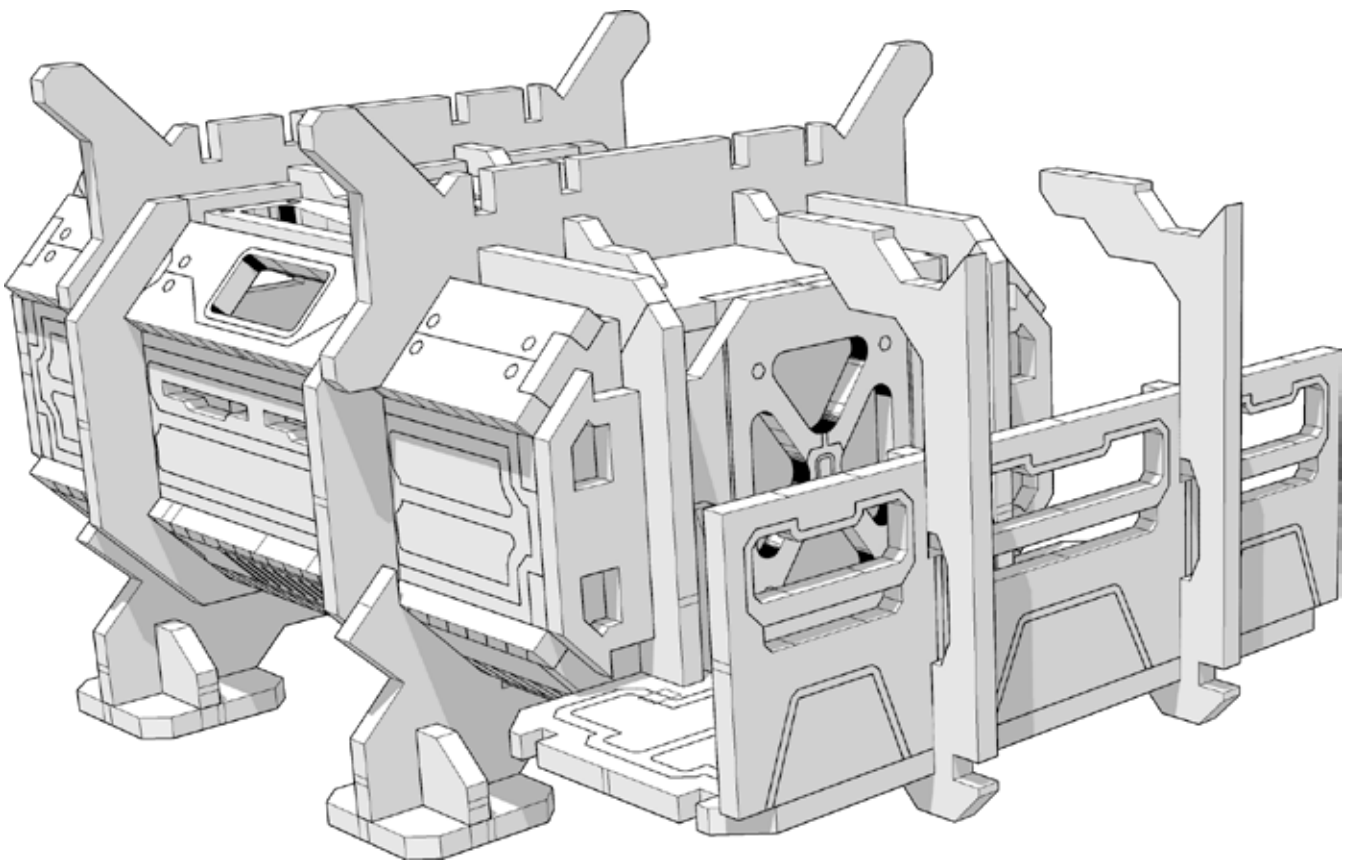

TABLETOP SCENICS

TTSCW-SFU-147

P.U.P:

Dual P.U.P's w/walkways

62