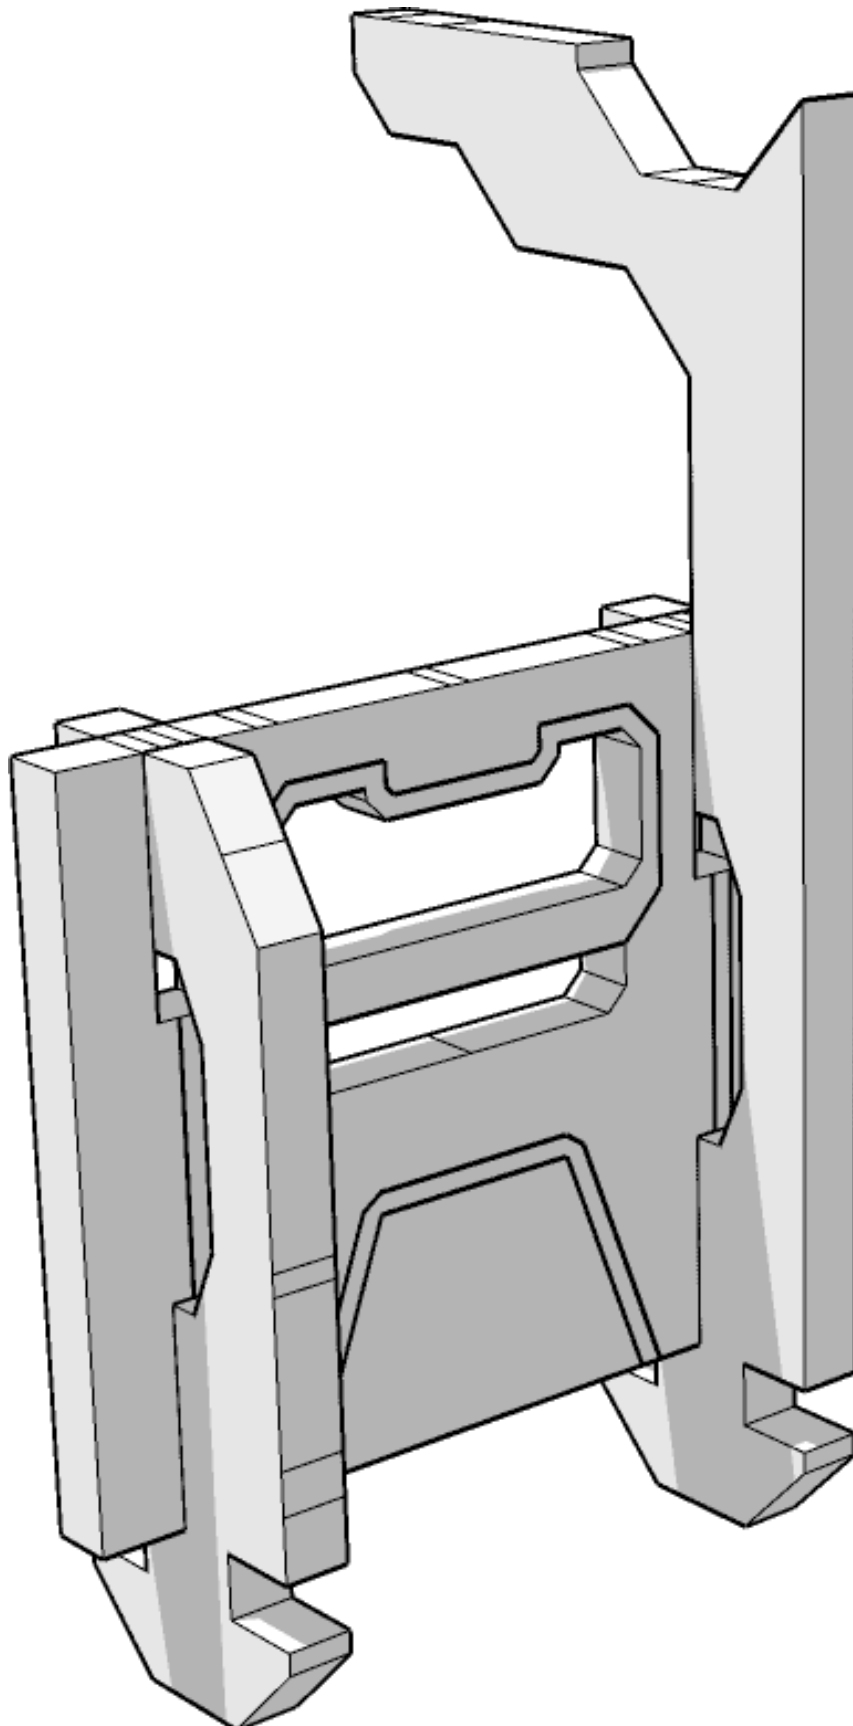

TABLETOP SCENICS

TTSCW-SFU-147

P.U.P:

Dual P.U.P's w/walkways

69

Two mirrored versions of the previous step also
required