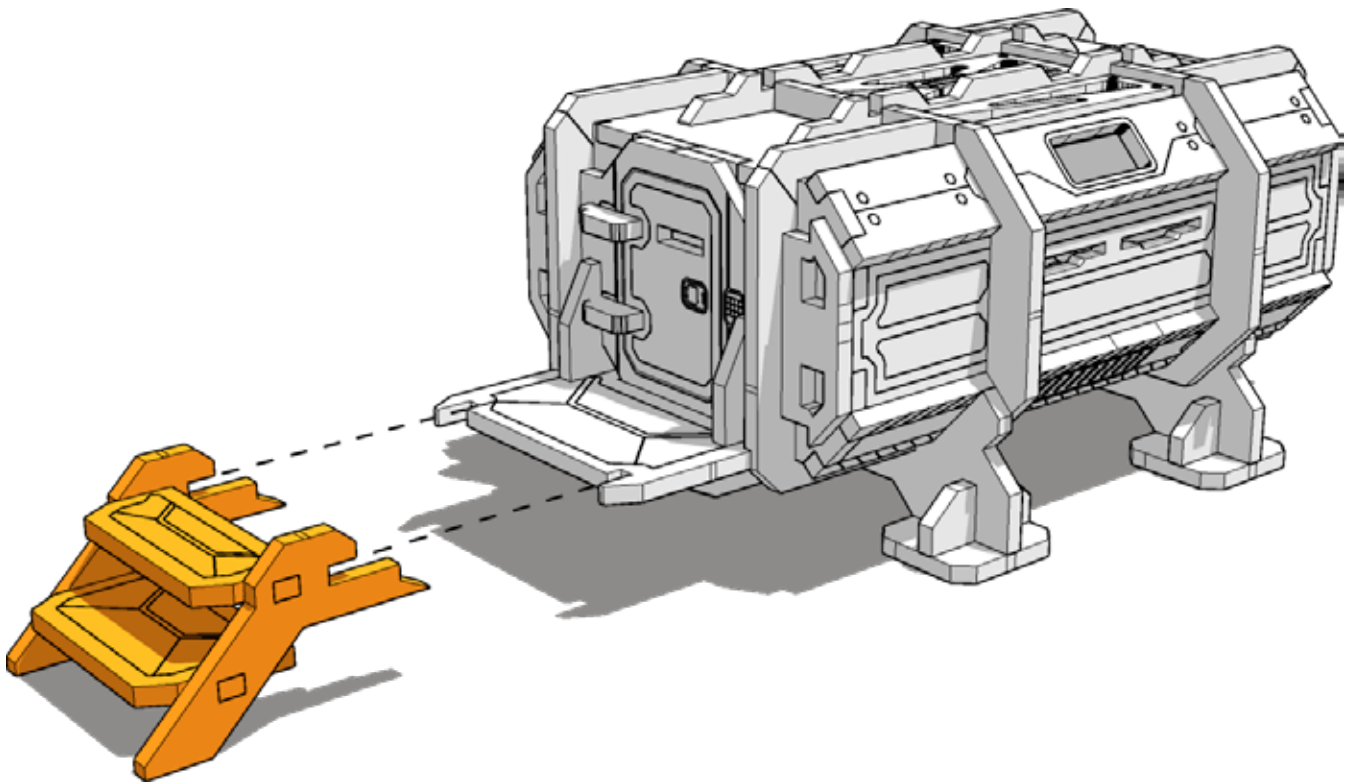

TABLETOP SCENICS

35

TTSCW-SFU-147

P.U.P:

Dual P.U.P's w/walkways

Recommended to NOT GLUE in place. This allows it to be modular with walkways and other P.U.P Kits

TTCOMBAT