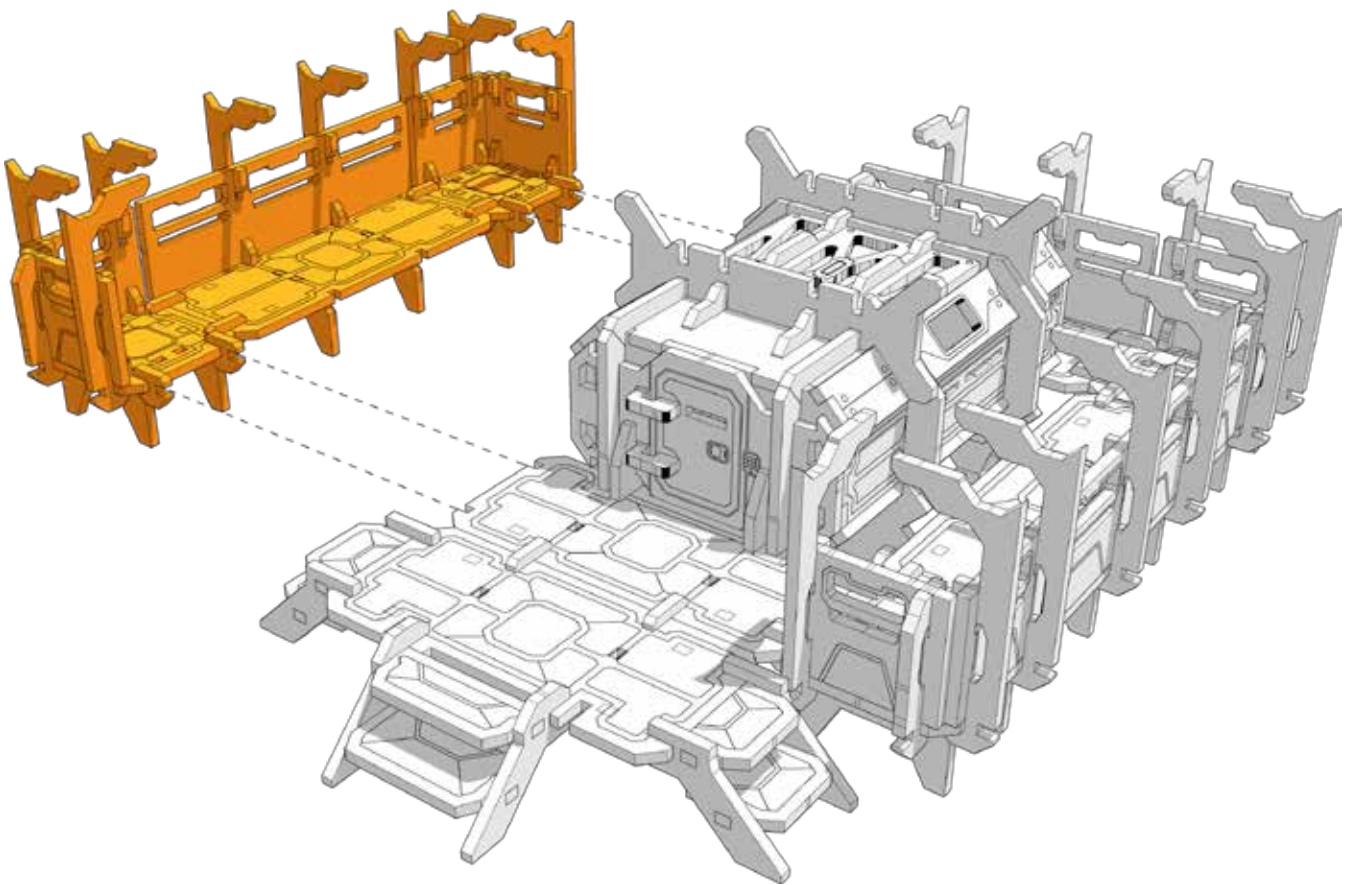

Note: short fence support must be in the corner as circled. The back one is also the same

 **TTCOMBAT**

TABLETOP SCENICS

73

TTSCW-SFU-147

P.U.P:

Dual P.U.P's w/walkways

TABLETOP SCENICS