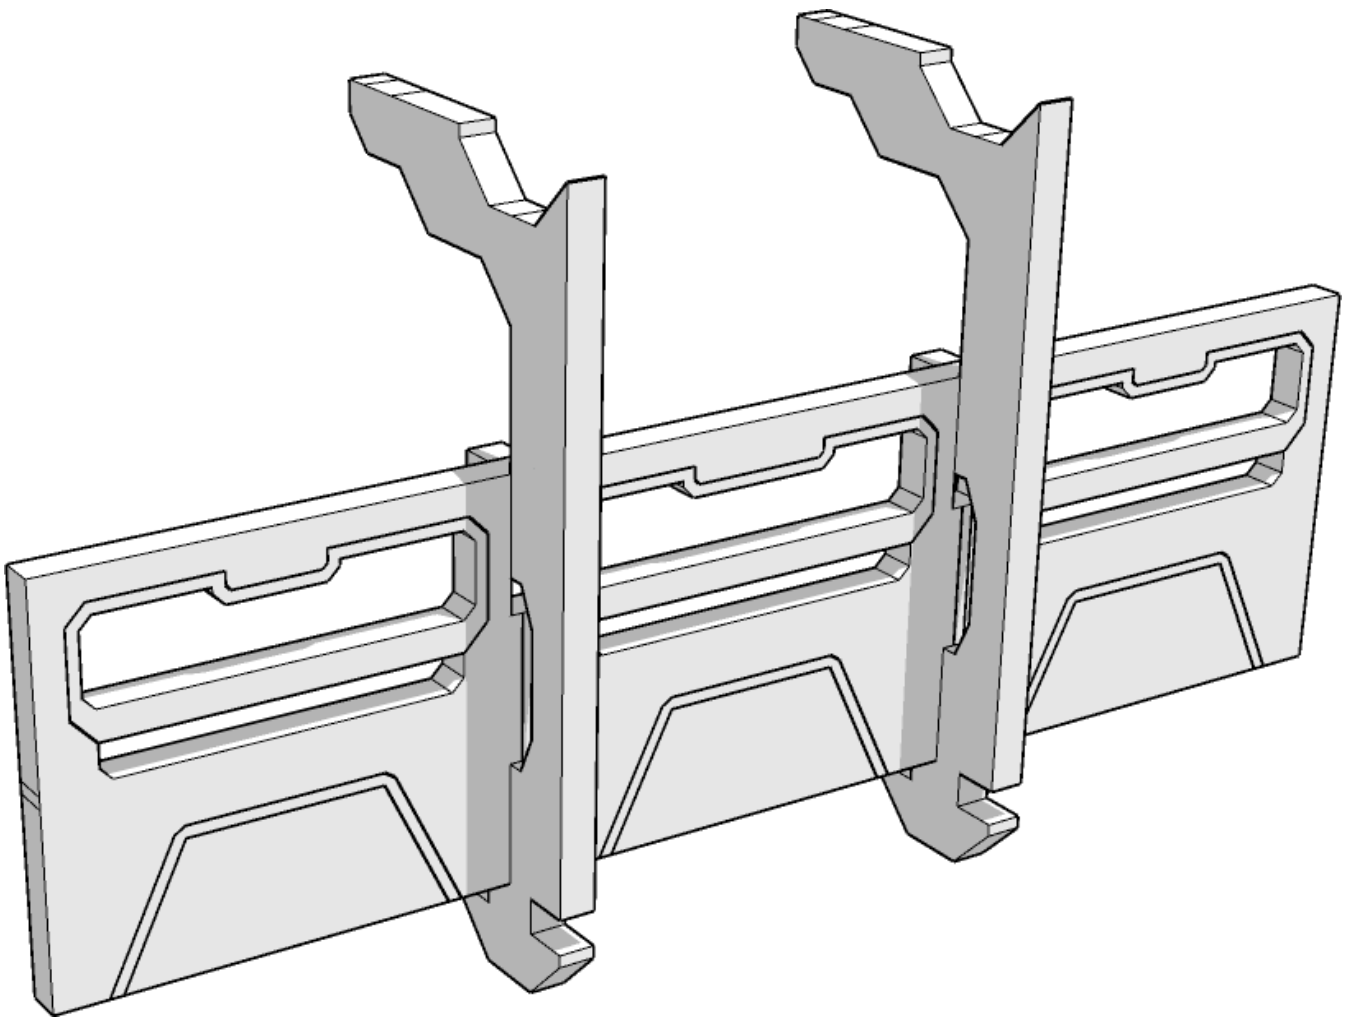

TABLETOP SCENICS

43

TTSCW-SFU-147

P.U.P:

Dual P.U.P's w/walkways

x2