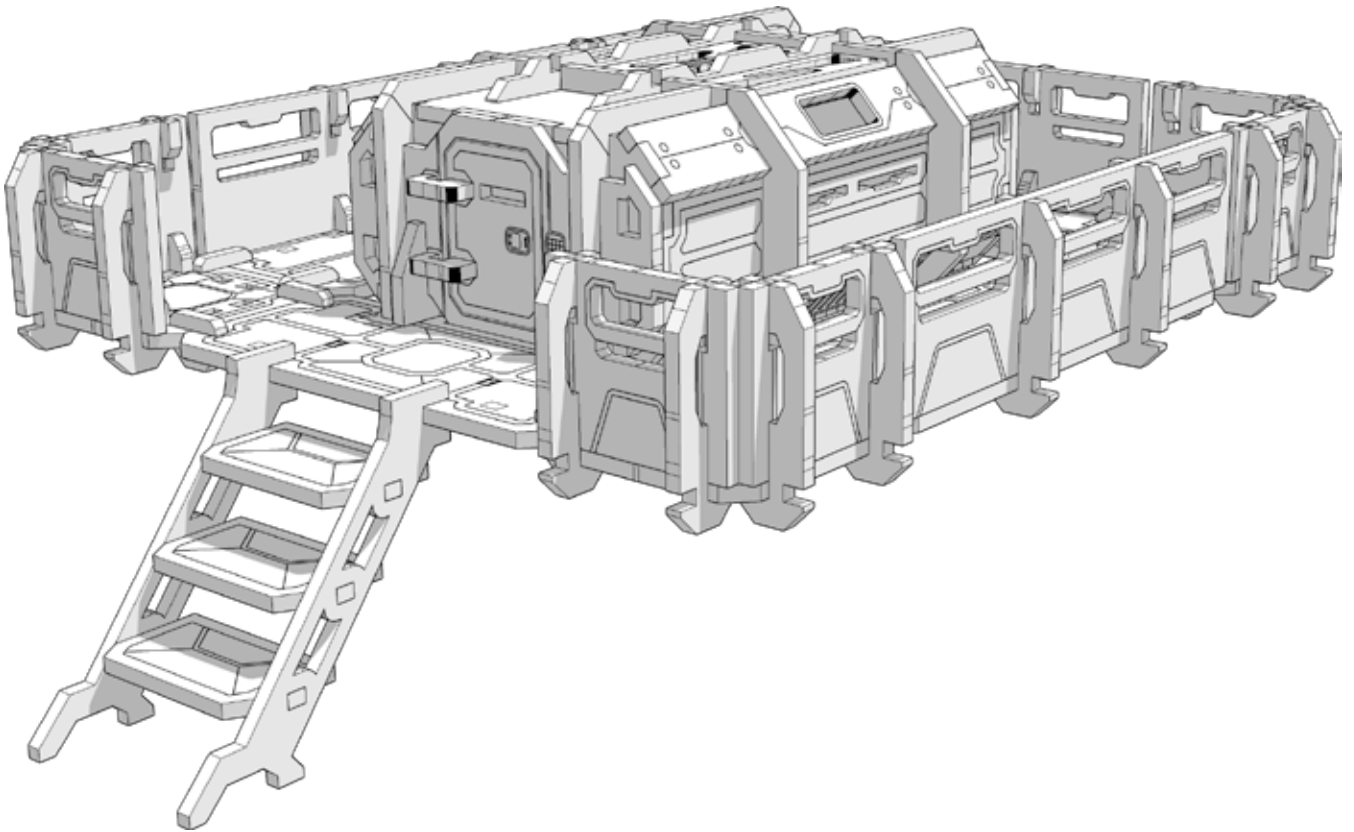

TABLETOP SCENICS

80

TTSCW-SFU-147
P.U.P:
Dual P.U.P's w/walkways