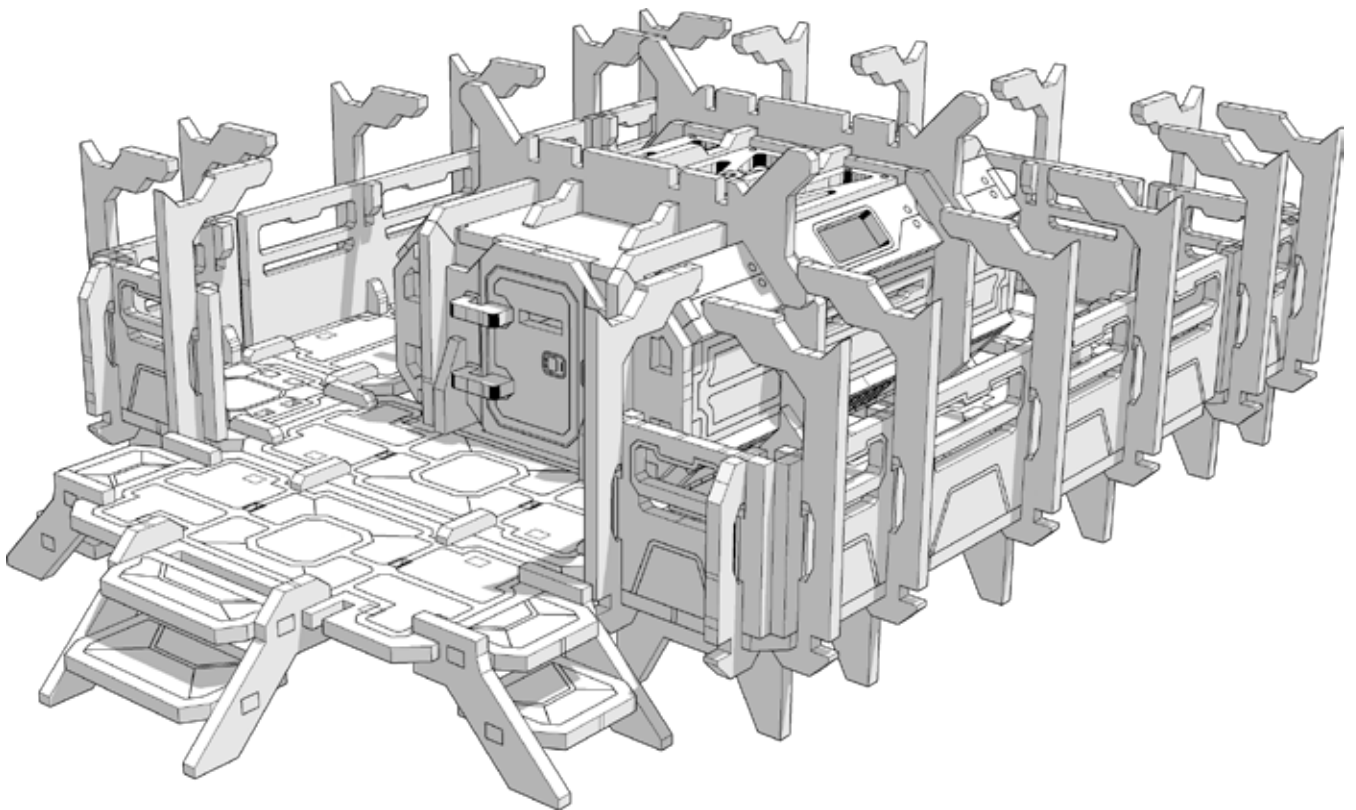

TABLETOP SCENICS

TTSCW-SFU-147

P.U.P:

Dual P.U.P's w/walkways

74

Lower section complete

TTCOMBAT