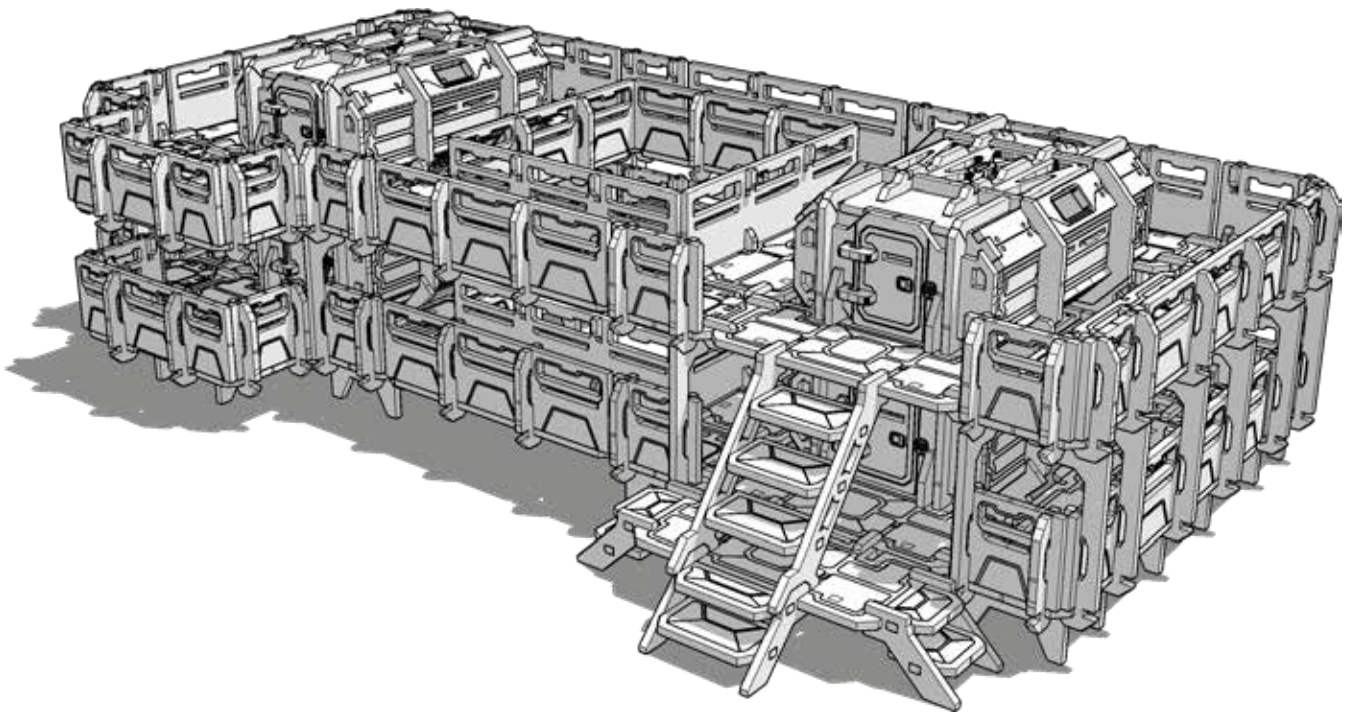

Walkways previously unused replace corner fences to
join multiple kits together

TABLETOP SCENICS

85

TTSCW-SFU-147

P.U.P:

Dual P.U.P's w/walkways

 TTCOMBAT

TABLETOP SCENICS