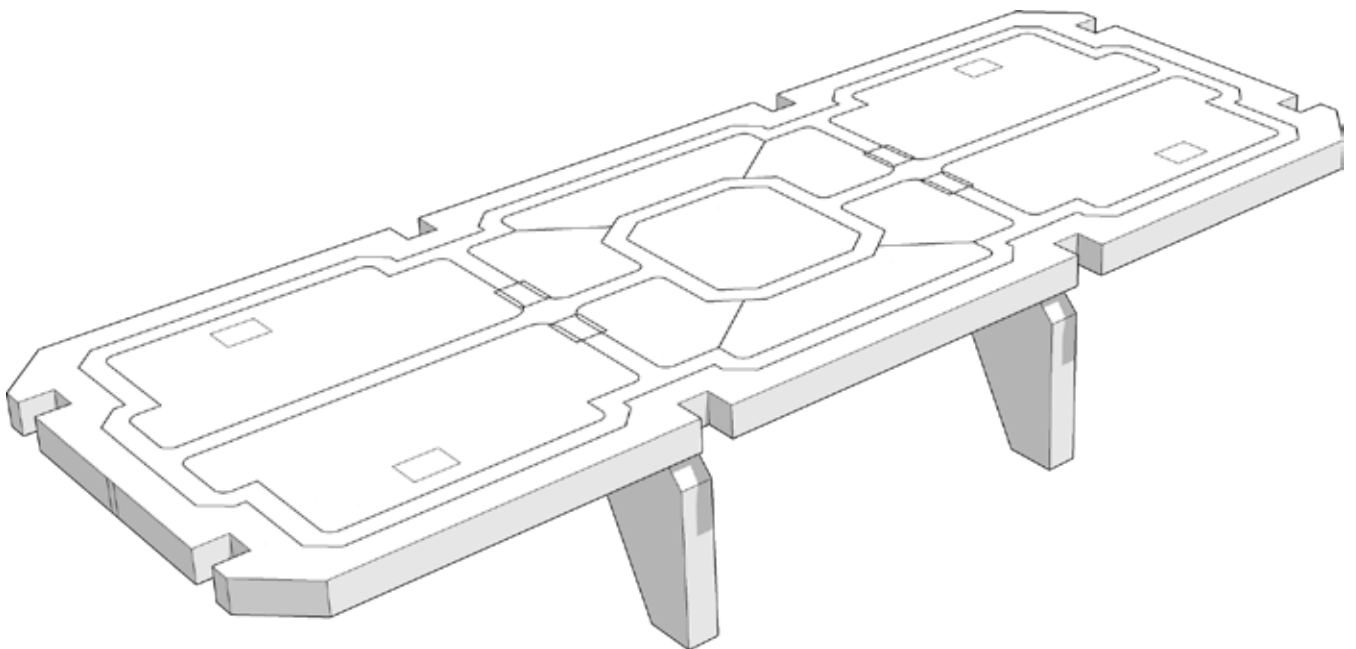

These parts will need to be removed to stack kits
therefore recommended to not glue if you want to vary layouts

 **TTCOMBAT**

TABLETOP SCENICS

TTSCW-SFU-147

P.U.P:

Dual P.U.P's w/walkways

53

x2