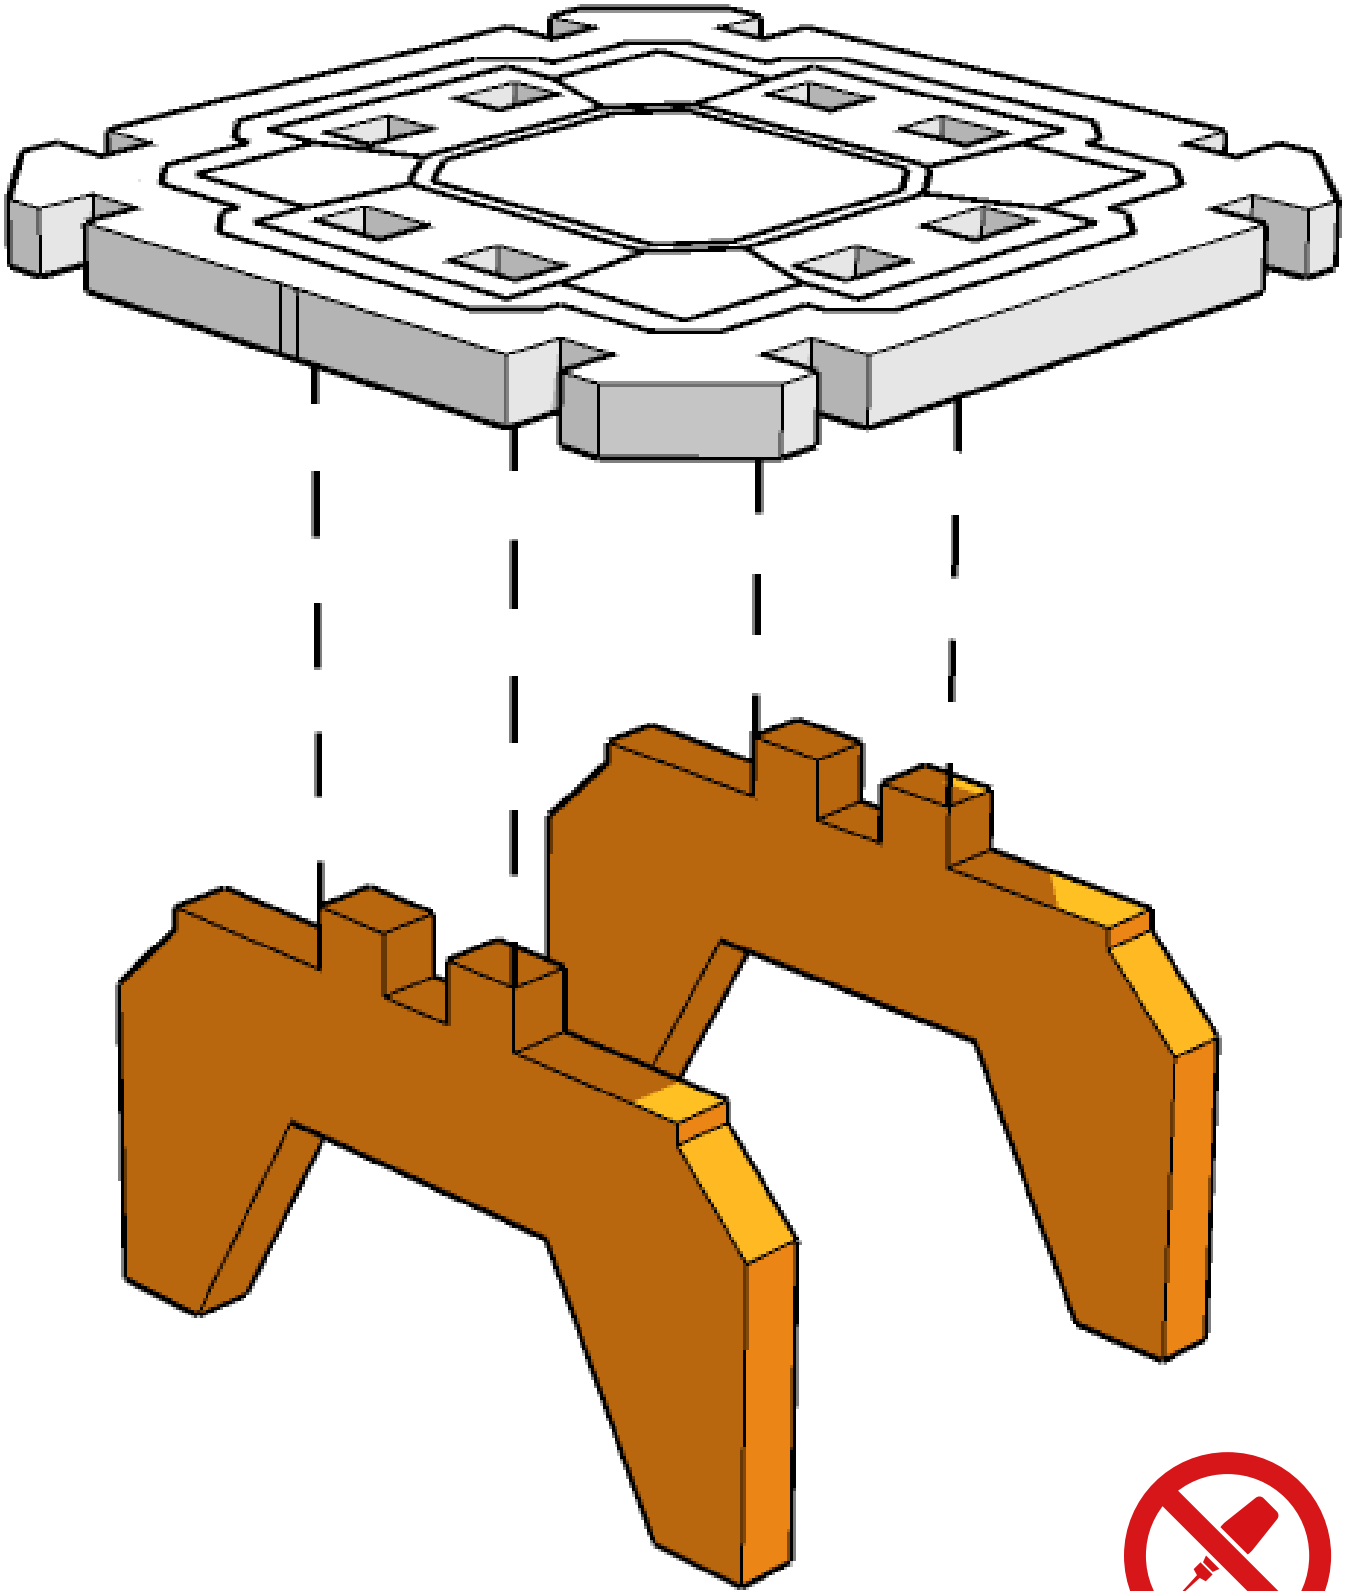

TABLETOP SCENICS

TTSCW-SFU-147

P.U.P:

Dual P.U.P's w/walkways

54

These parts will need to be removed to stack kits
therefore recommended to not glue