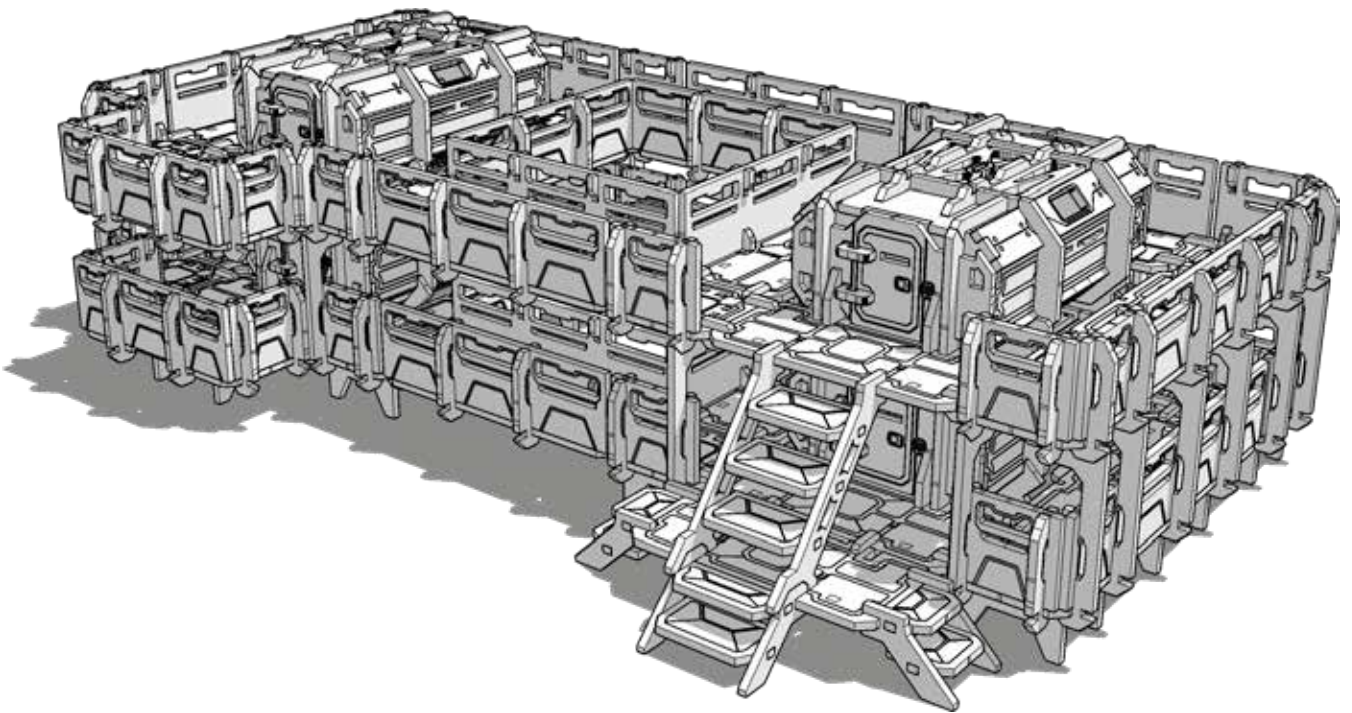

TABLETOP SCENICS

83

TTSCW-SFU-147
P.U.P:
Dual P.U.P's w/walkways

Colony Layout