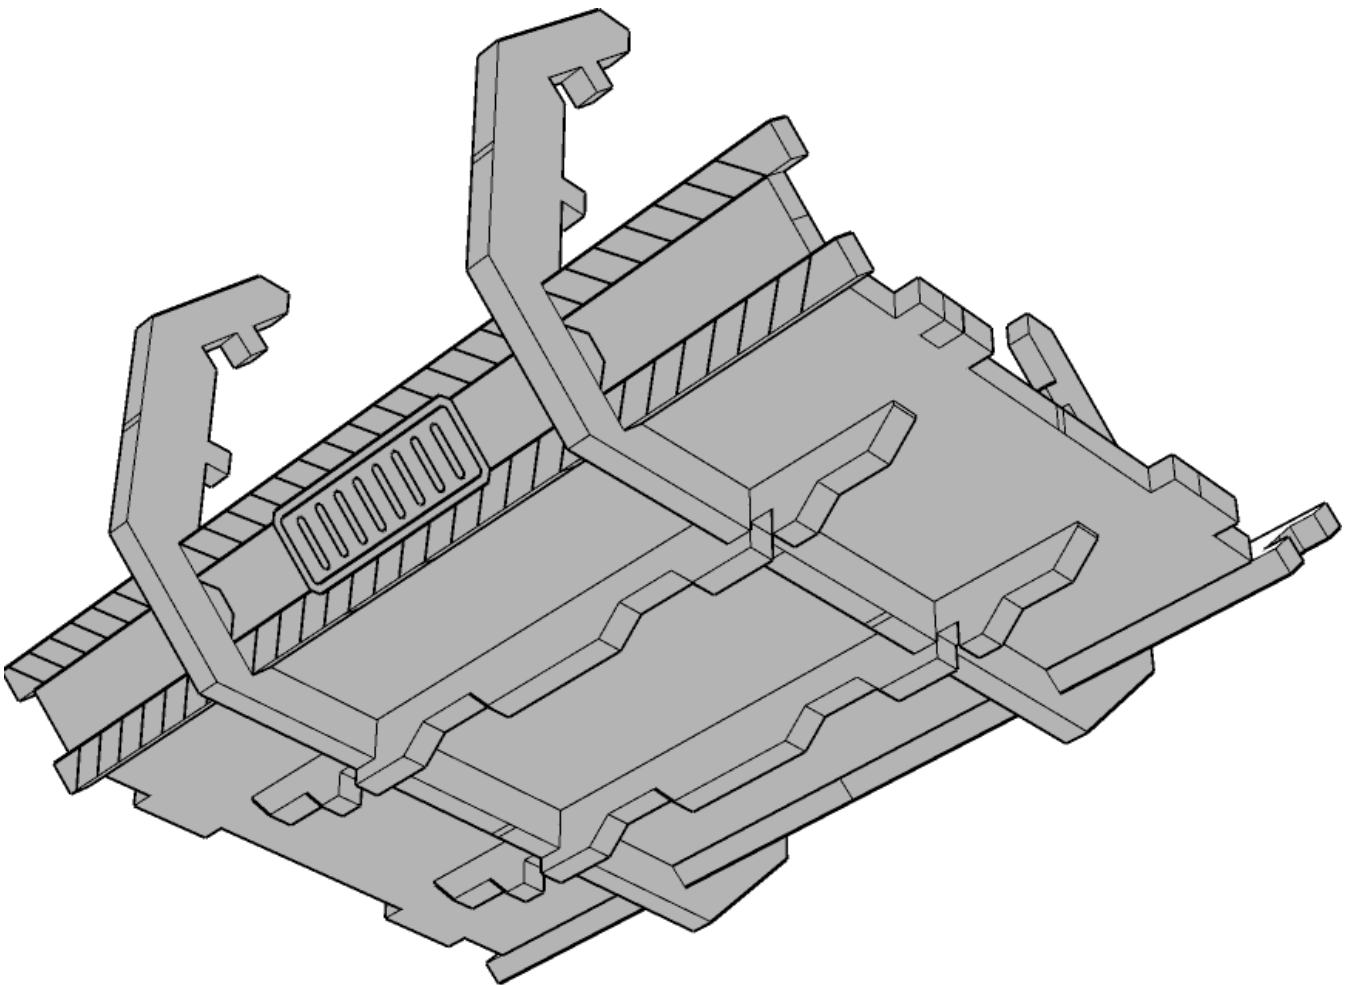

TABLETOP SCENICS

TTSCW-SFU-147

P.U.P:

Dual P.U.P's w/walkways

8