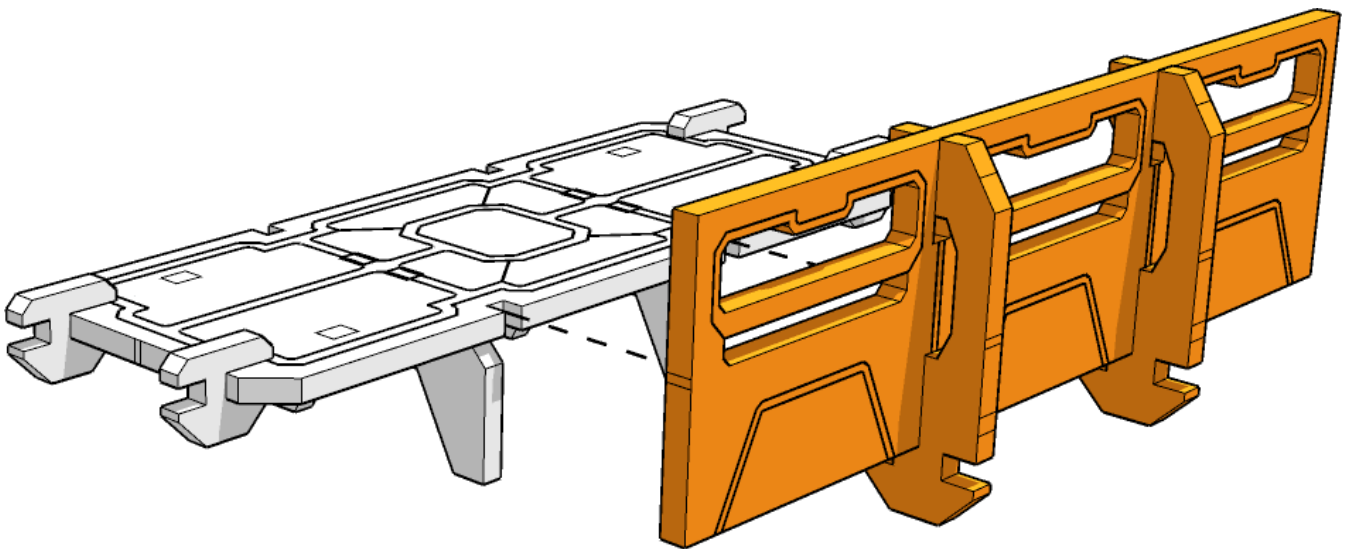

TABLETOP SCENICS

TTSCW-SFU-147

P.U.P:

Dual P.U.P's w/walkways

56

Do not glue to allow for different layouts