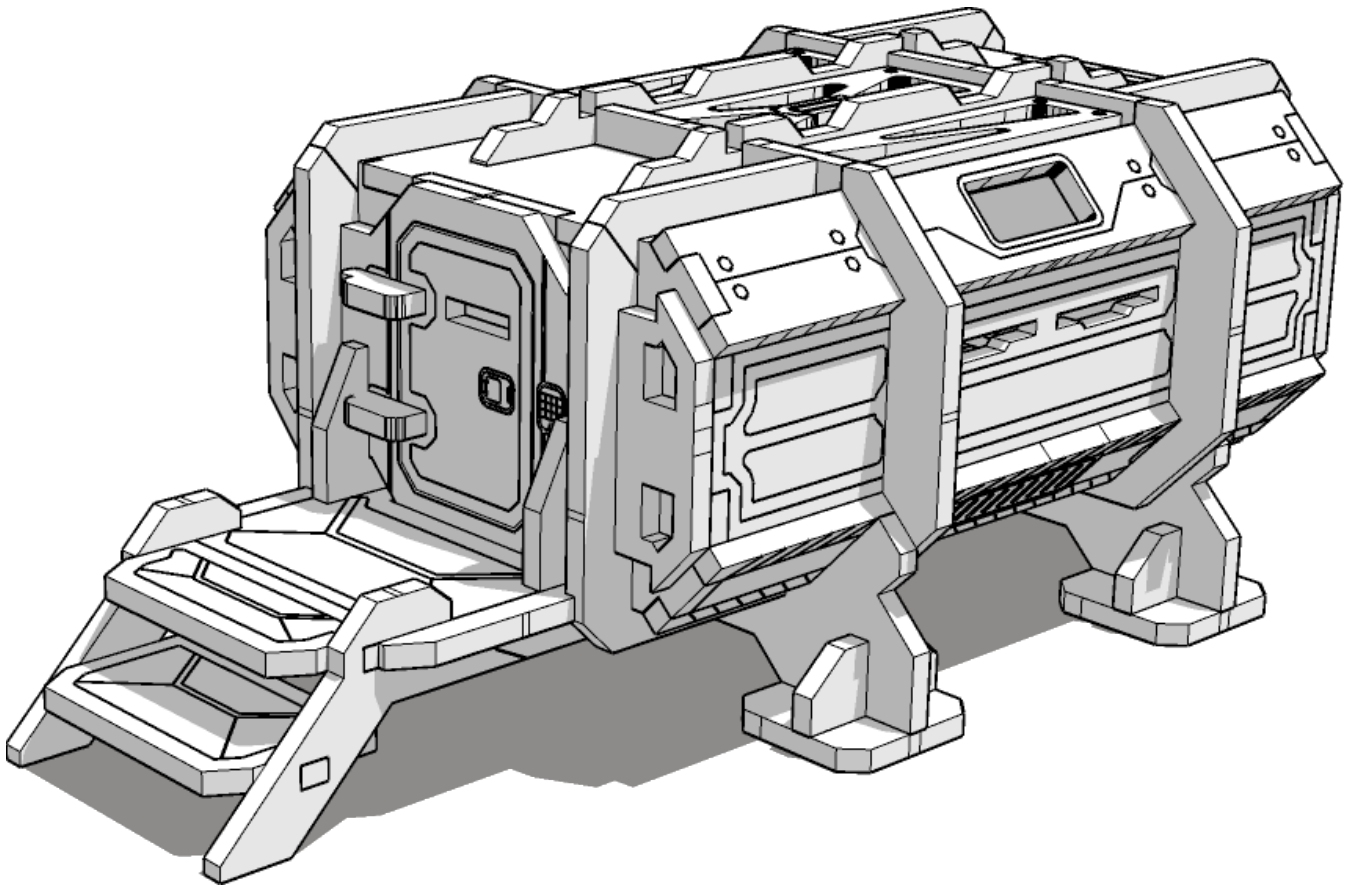

Dual P.U.P's w/walkways

Recommended to NOT GLUE in place. This allows it to be modular with walkways and other P.U.P Kits

 **TTCOMBAT**

TABLETOP SCENICS

36

TTSCW-SFU-147

P.U.P:

Dual P.U.P's w/walkways