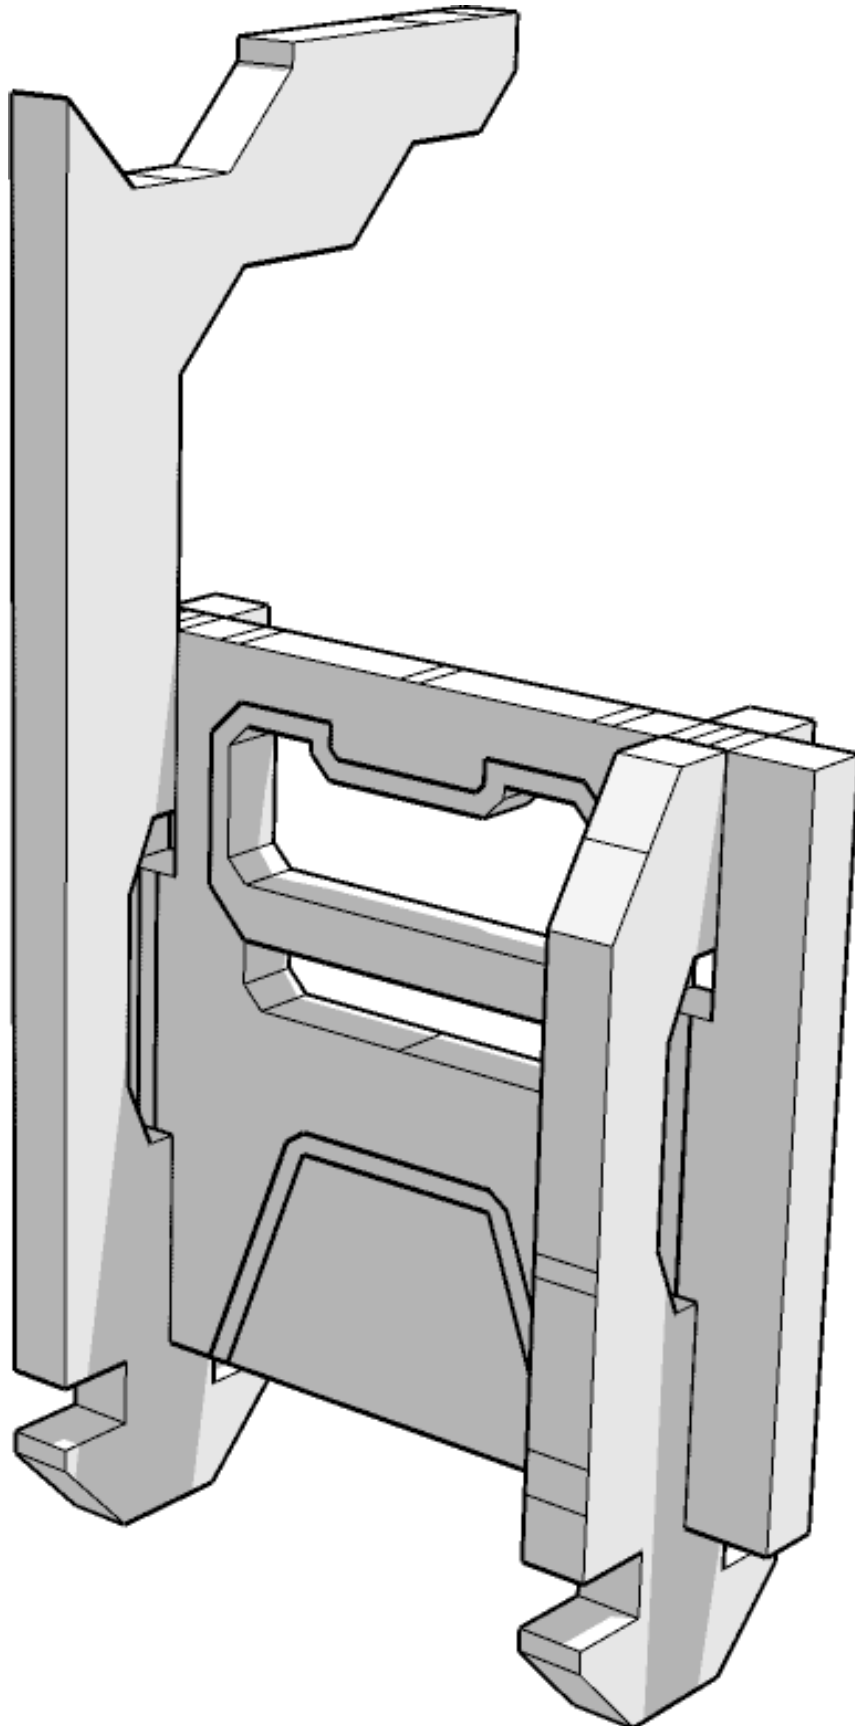

67

TABLETOP SCENICS

TTSCW-SFU-147

P.U.P:

Dual P.U.P's w/walkways

68

x2

TABLETOP SCENICS