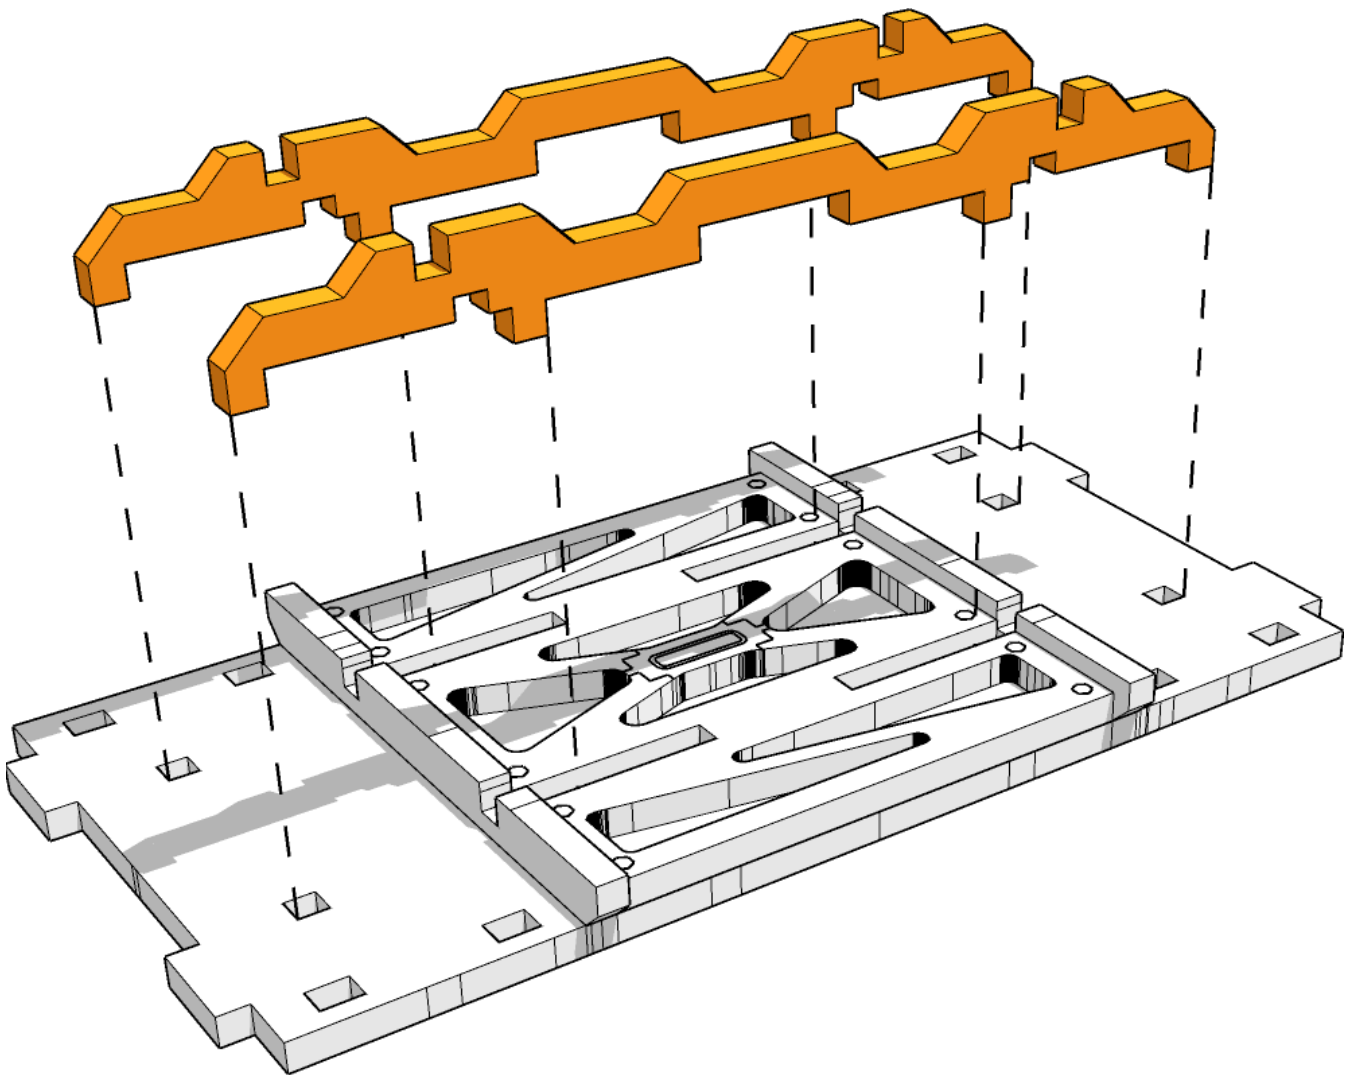

Dual P.U.P's w/walkways

23

TABLETOP SCENICS

24

TTSCW-SFU-147

P.U.P:

Dual P.U.P's w/walkways

TABLETOP SCENICS