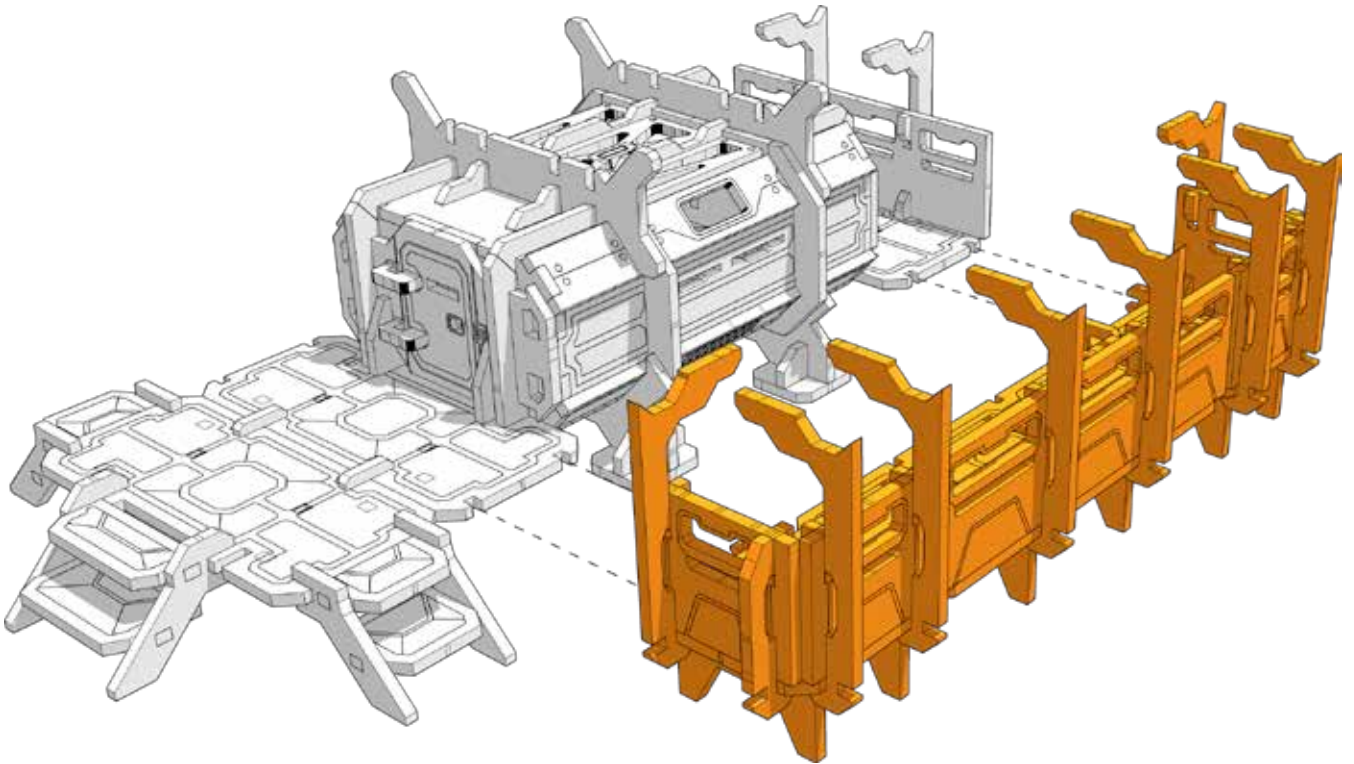

Note: short fence support must be in the corner as circled. The back one is also the same

 **TTCOMBAT**

TABLETOP SCENICS

71

TTSCW-SFU-147
P.U.P:
Dual P.U.P's w/walkways

TABLETOP SCENICS

72

TTSCW-SFU-147
P.U.P:
Dual P.U.P's w/walkways