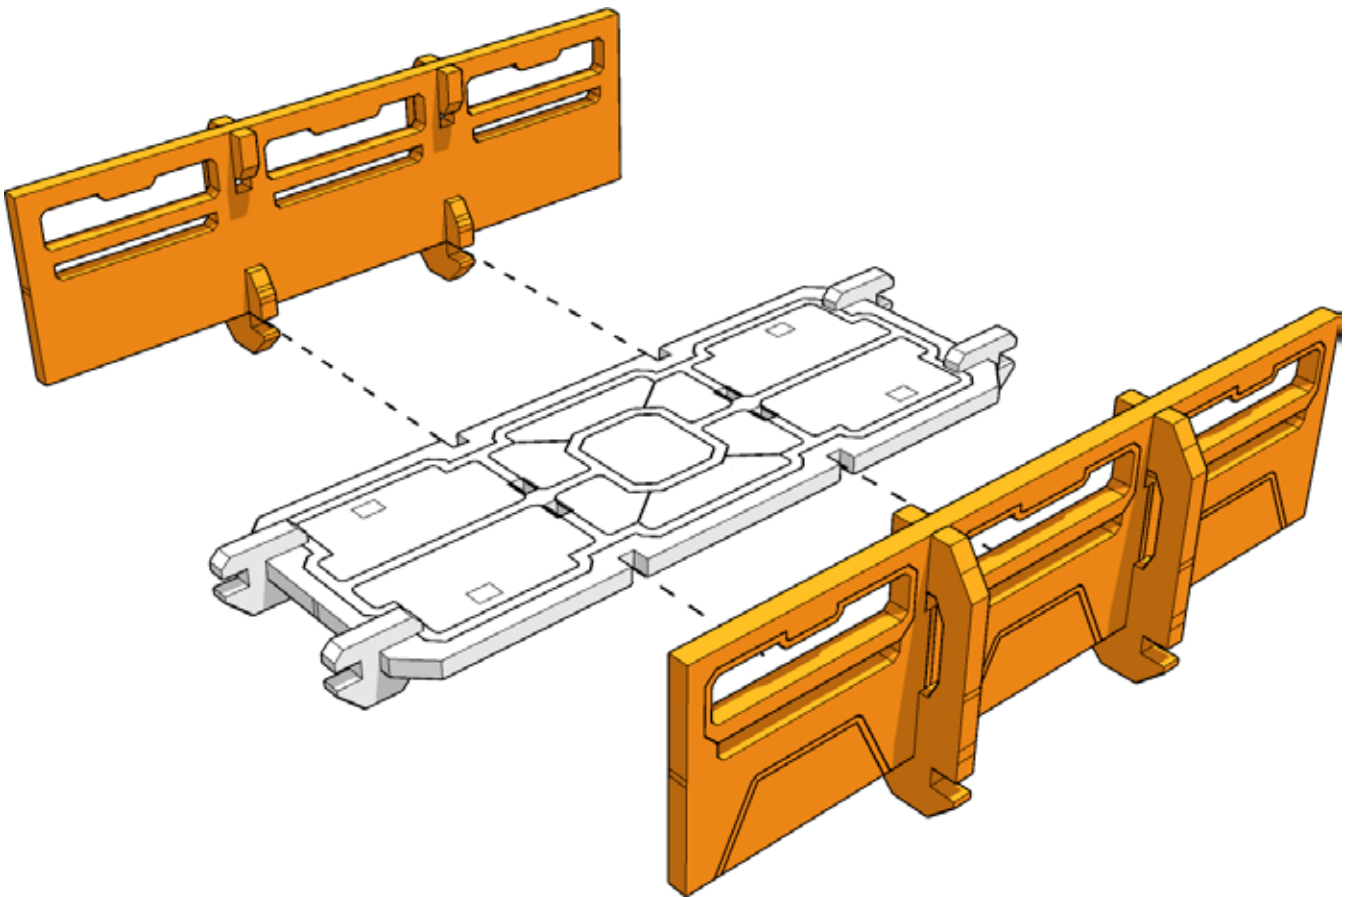

P.U.P:

Dual P.U.P's w/walkways

39

TABLETOP SCENICS

40

TTSCW-SFU-147

P.U.P:

Dual P.U.P's w/walkways