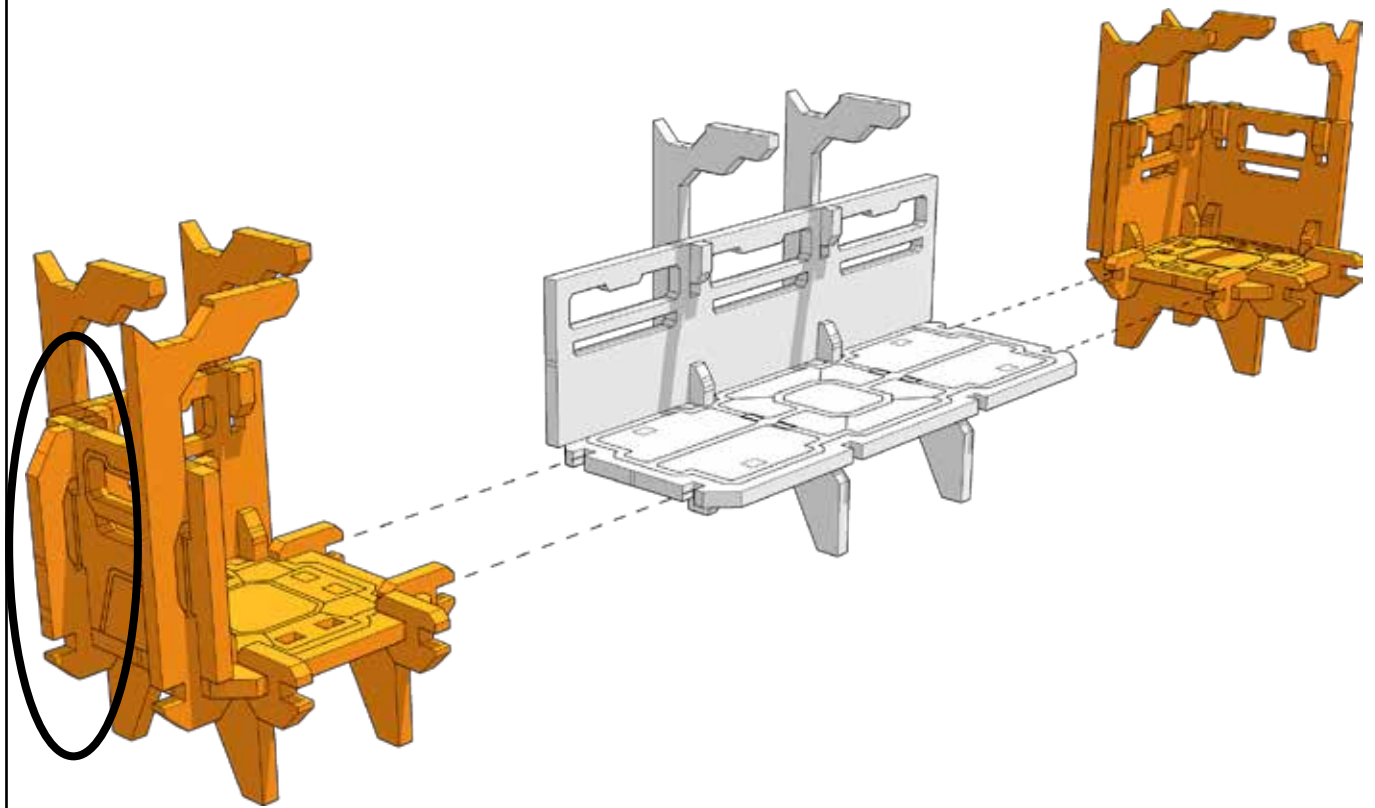

Note: short fence support must be in the corner as circled. The back one is also the same

 **TTCOMBAT**

TABLETOP SCENICS

71

TTSCW-SFU-147
P.U.P:
Dual P.U.P's w/walkways

TABLETOP SCENICS

72

TTSCW-SFU-147
P.U.P:
Dual P.U.P's w/walkways