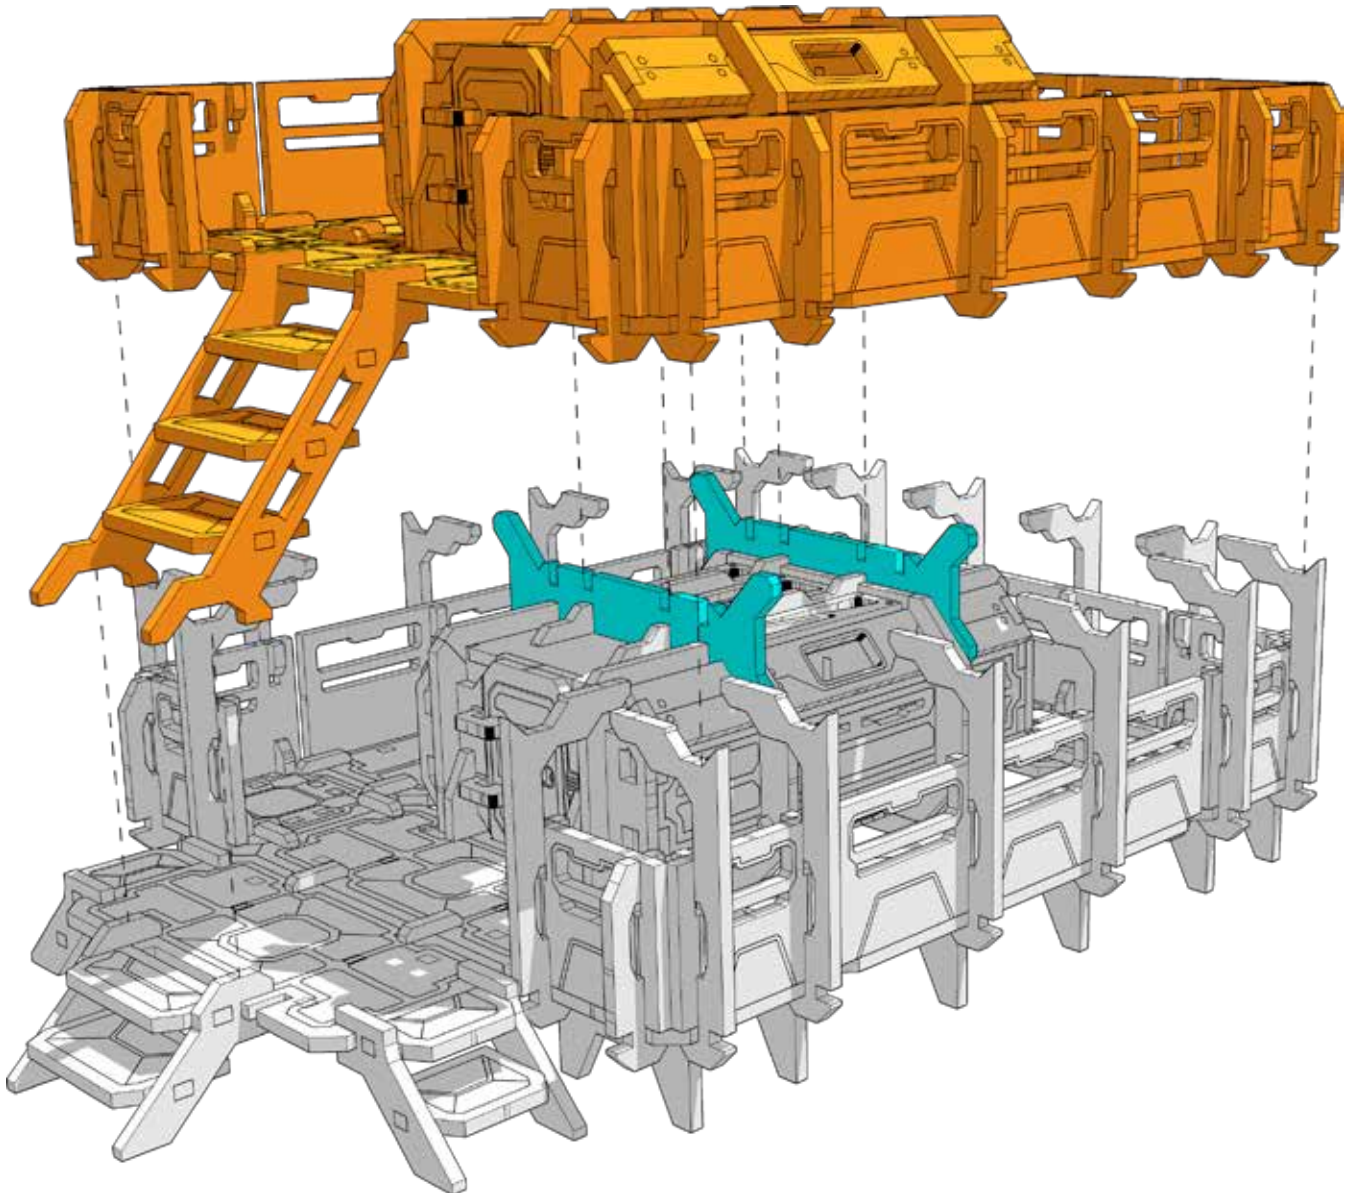

81

P.U.P can lock into place by slotting the X pieces (blue) into where the legs would go. The raised fence supports will hold the platforms in place

TABLETOP SCENICS

TTSCW-SFU-147

P.U.P:

Dual P.U.P's w/walkways