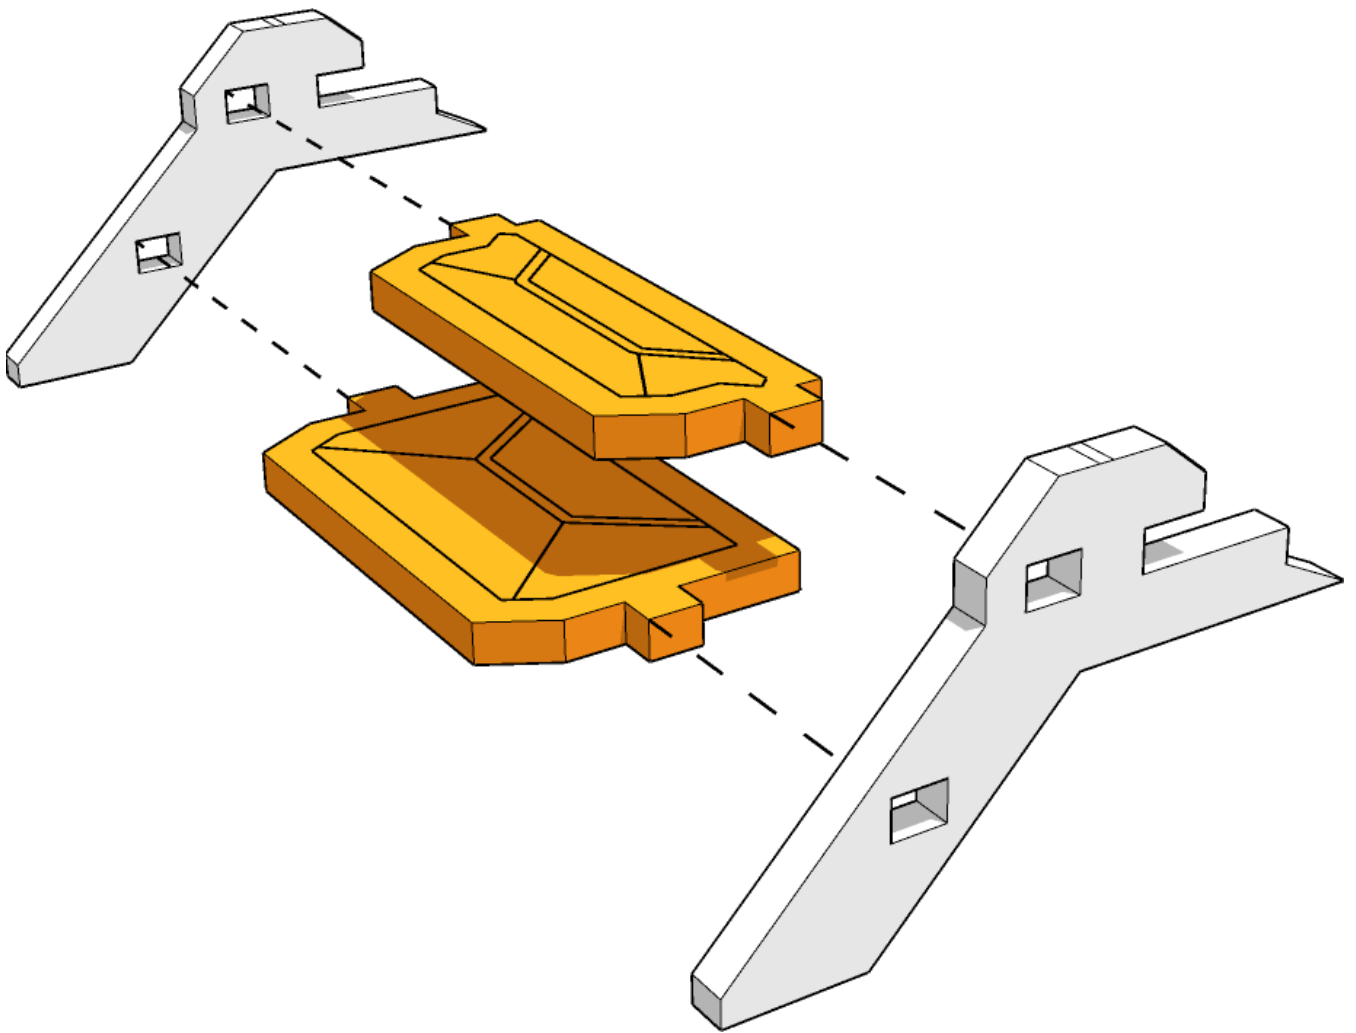

Recommended to NOT GLUE in place. This allows it to be modular with walkways and other P.U.P Kits

 **TTCOMBAT**

TABLETOP SCENICS

TTSCW-SFU-147

P.U.P:

Dual P.U.P's w/walkways

33

TABLETOP SCENICS