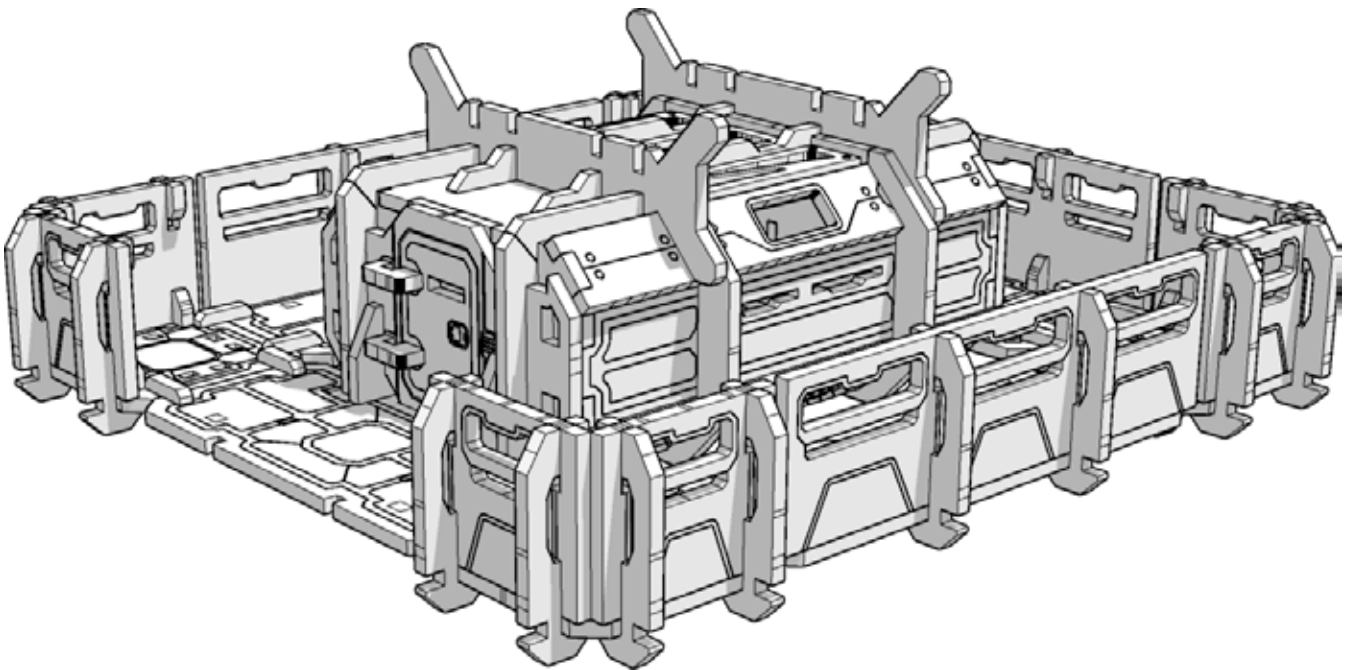

TABLETOP SCENICS

75

TTSCW-SFU-147

P.U.P:

Dual P.U.P's w/walkways

Upper level