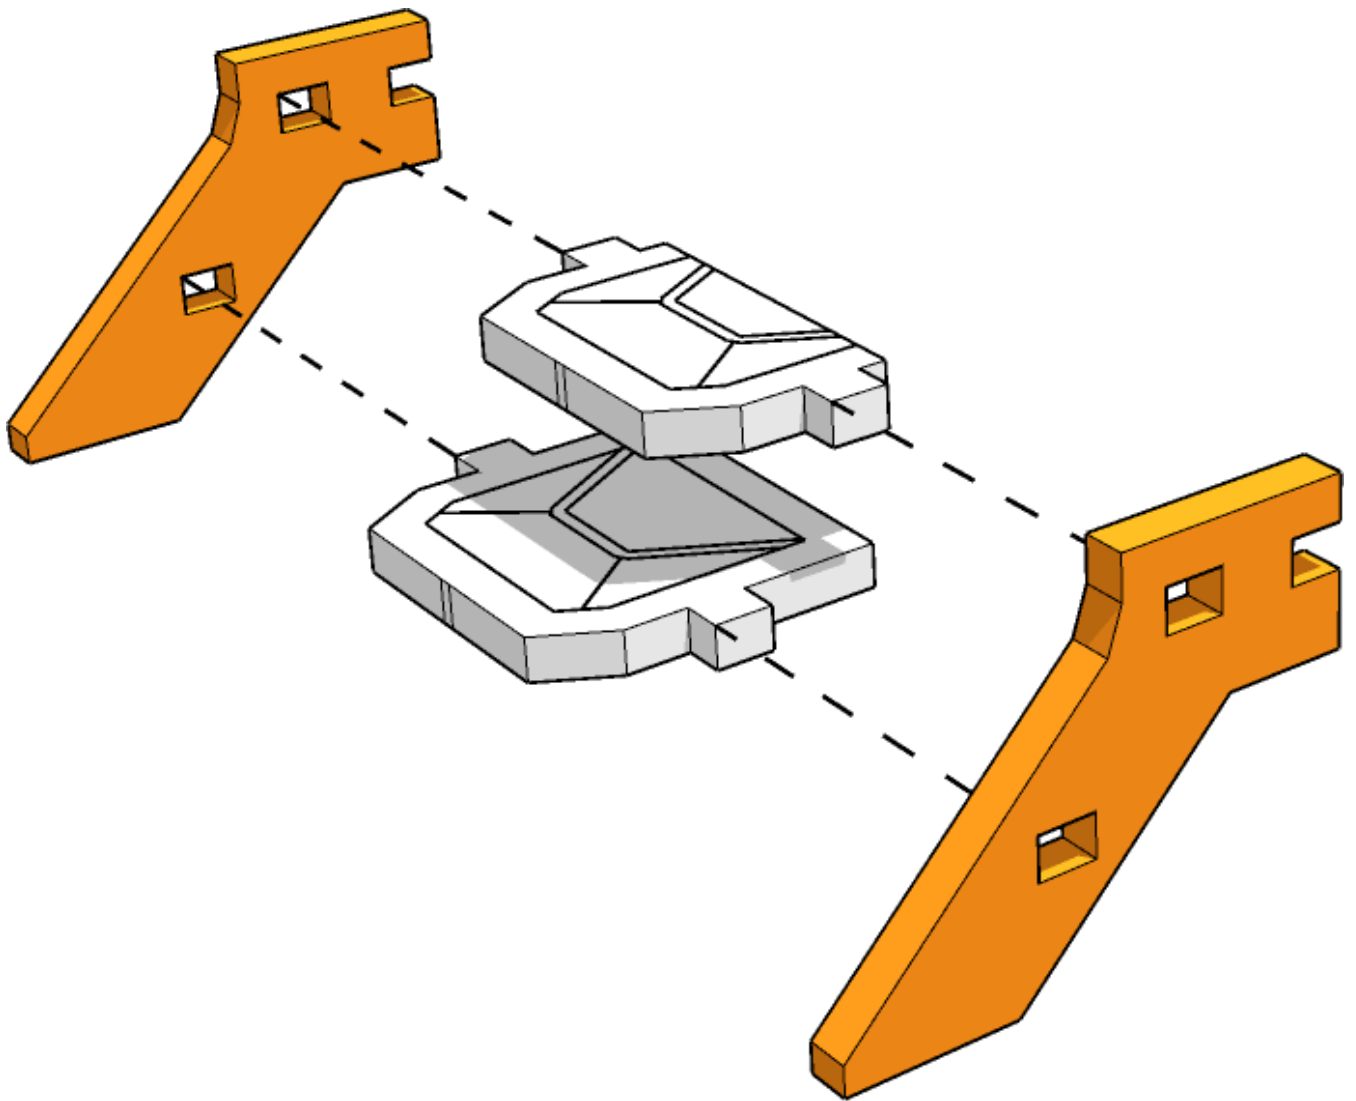

TABLETOP SCENICS

TTSCW-SFU-147

P.U.P:

Dual P.U.P's w/walkways

59