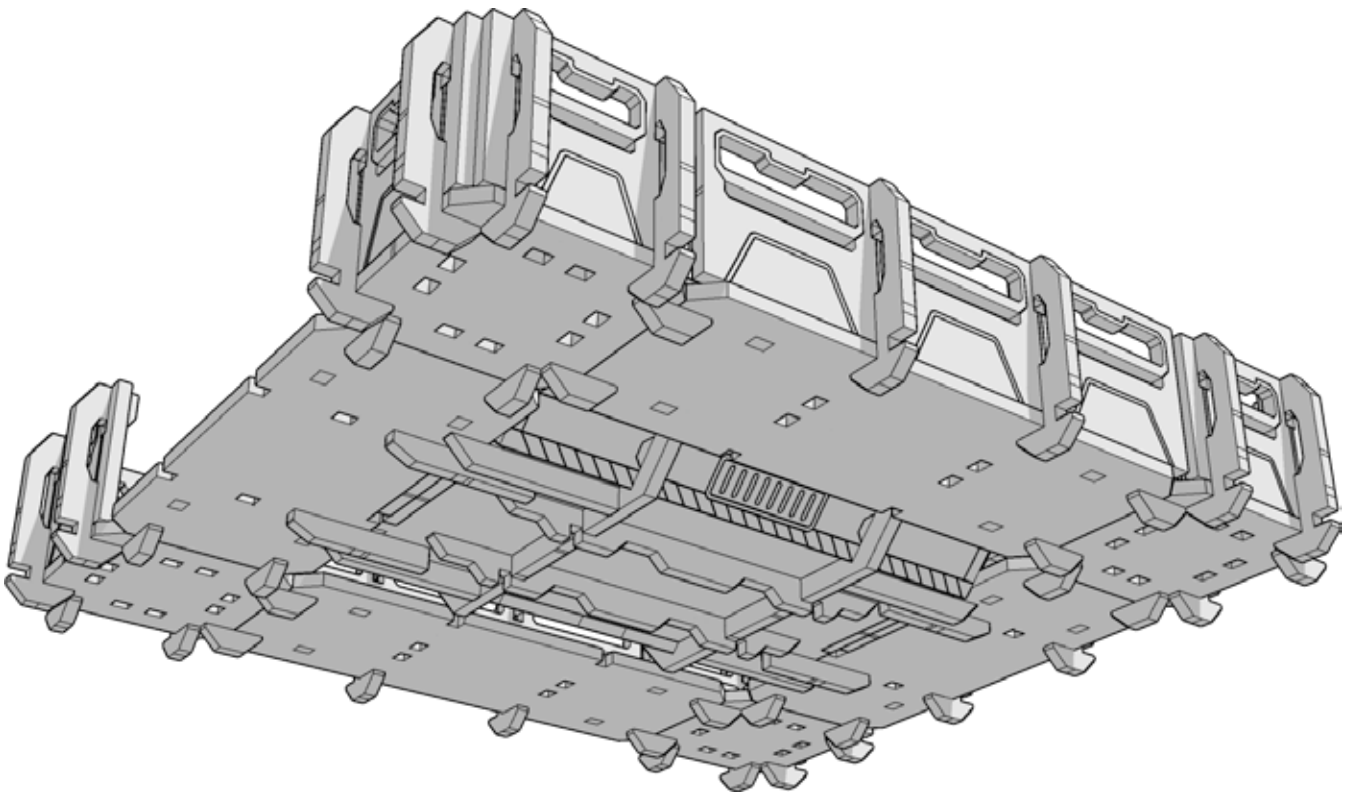

TABLETOP SCENICS

76

TTSCW-SFU-147

P.U.P:

Dual P.U.P's w/walkways

Attach platforms as done in previous steps. DO NOT use the platform legs
and upper level P.U.P doesnt require legs