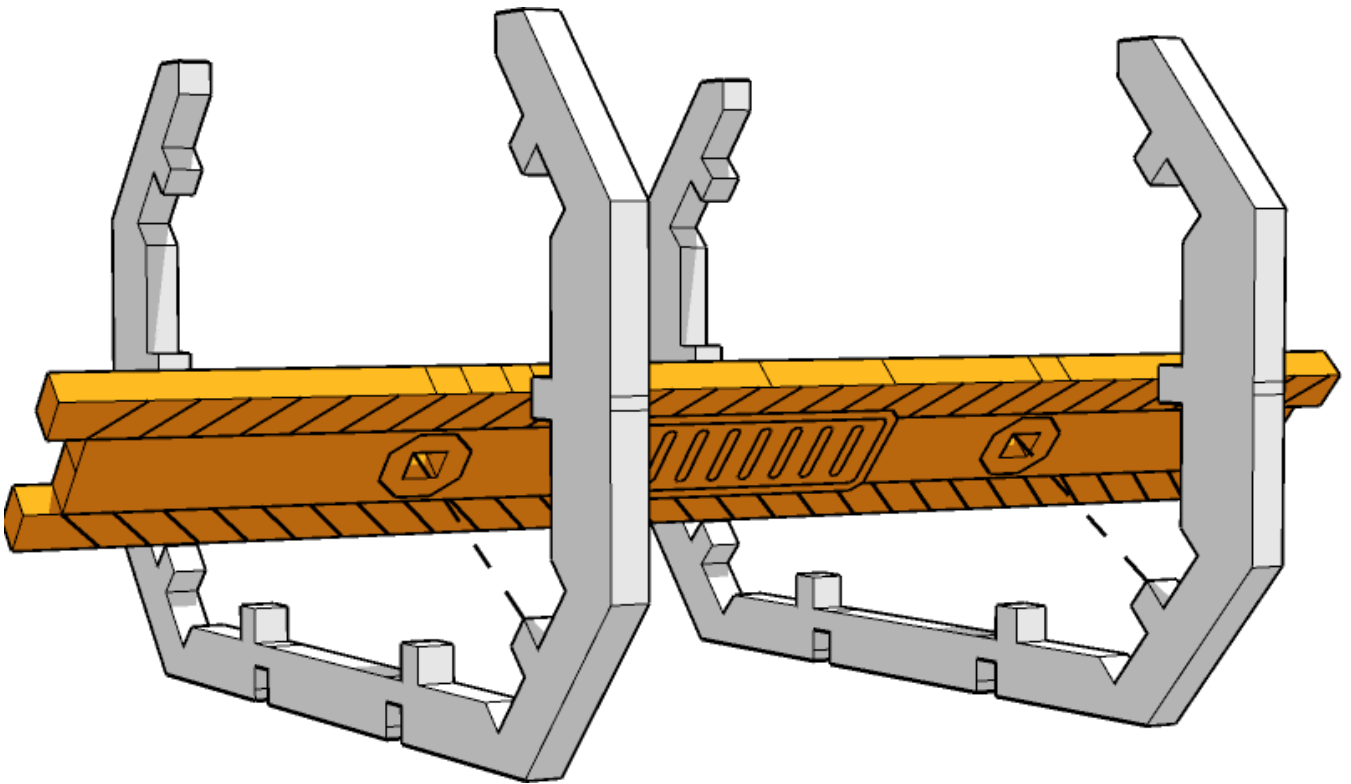

The next instruction step
will be the same assembly
so far, but from a different
angle

Sub-assembly complete.
This smaller construction
is ready to add to the
main kit

Assembly Complete! There
could be more optional
parts - check to the very end
of instructions

FRAGILE: DO NOT BEND.
“Bendy wood” is designed to
curve around a designed
frame only.

TABLETOP SCENICS

TTSCW-SFU-147

P.U.P:

Dual P.U.P's w/walkways

3

TABLETOP SCENICS

TTSCW-SFU-147