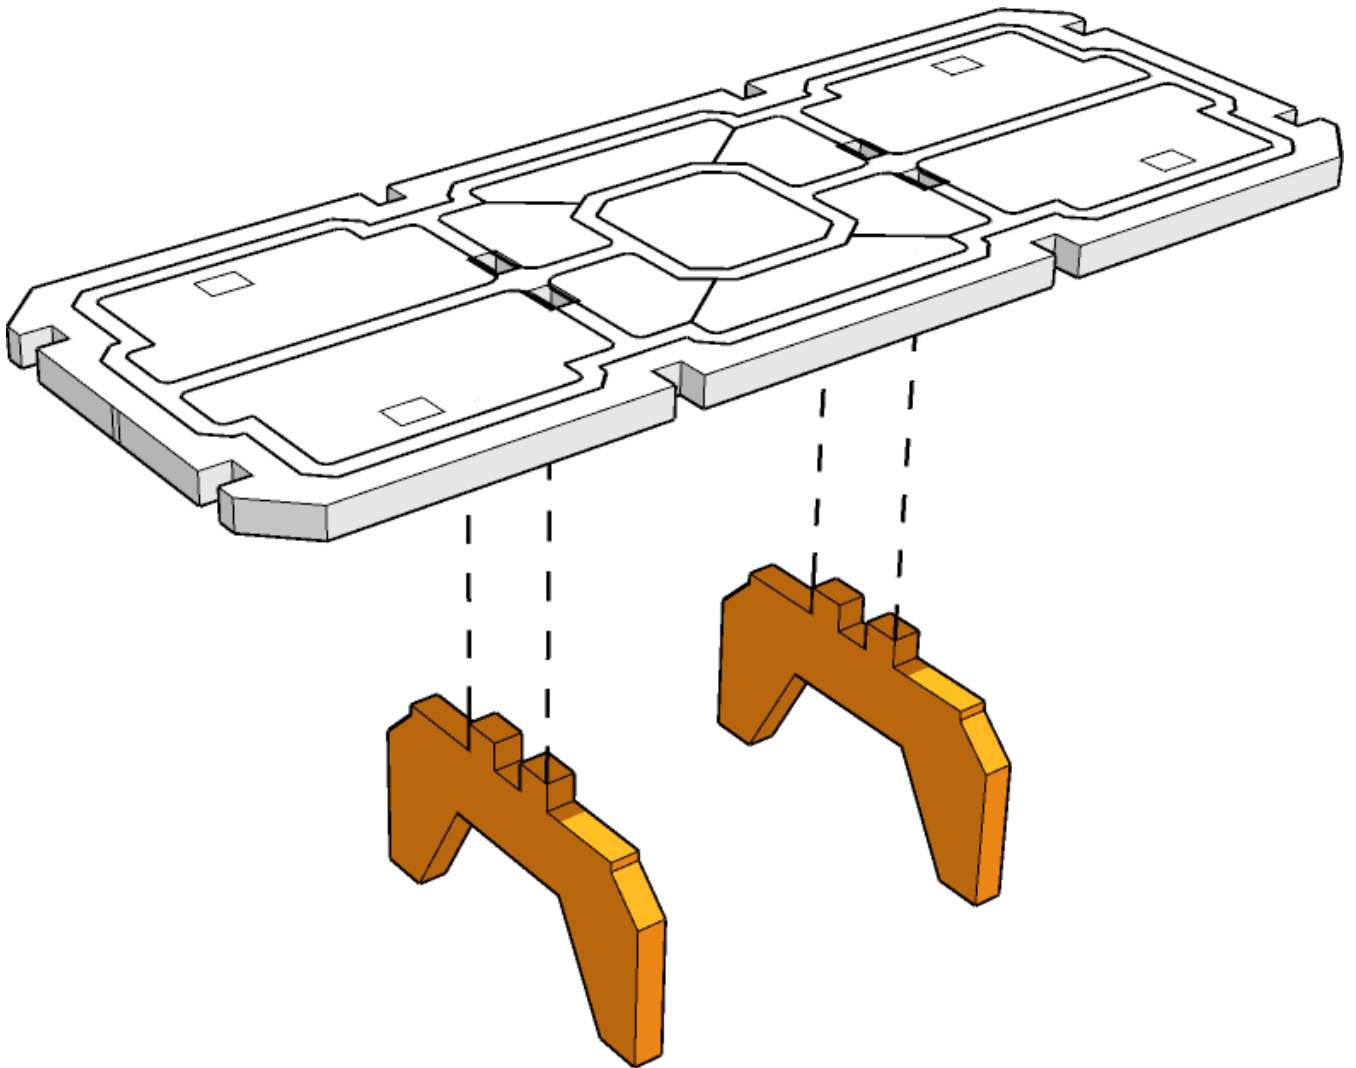

Dual P.U.P's w/walkways

51

x2

TABLETOP SCENICS

TTSCW-SFU-147

P.U.P:

Dual P.U.P's w/walkways

52