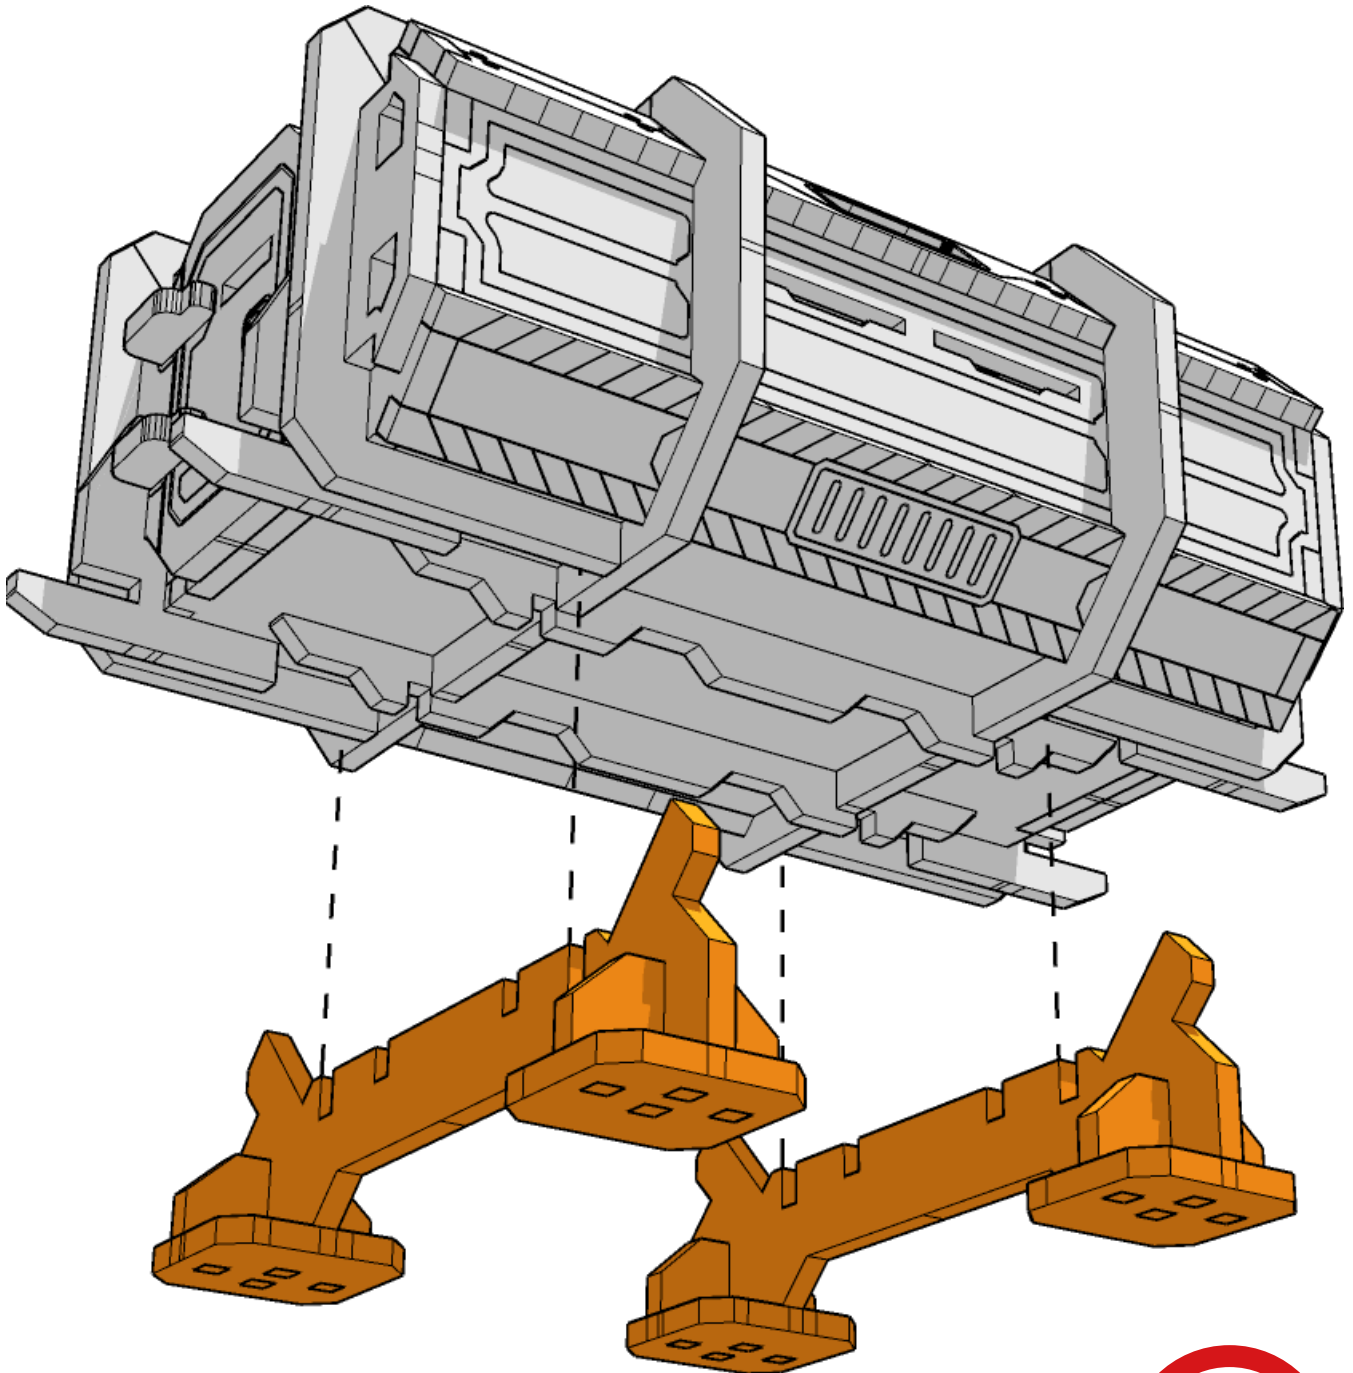

TABLETOP SCENICS

TTSCW-SFU-147

P.U.P:

Dual P.U.P's w/walkways

31

Recommended to NOT GLUE in place. This allows it to be modular with walkways and other P.U.P Kits

TTCOMBAT