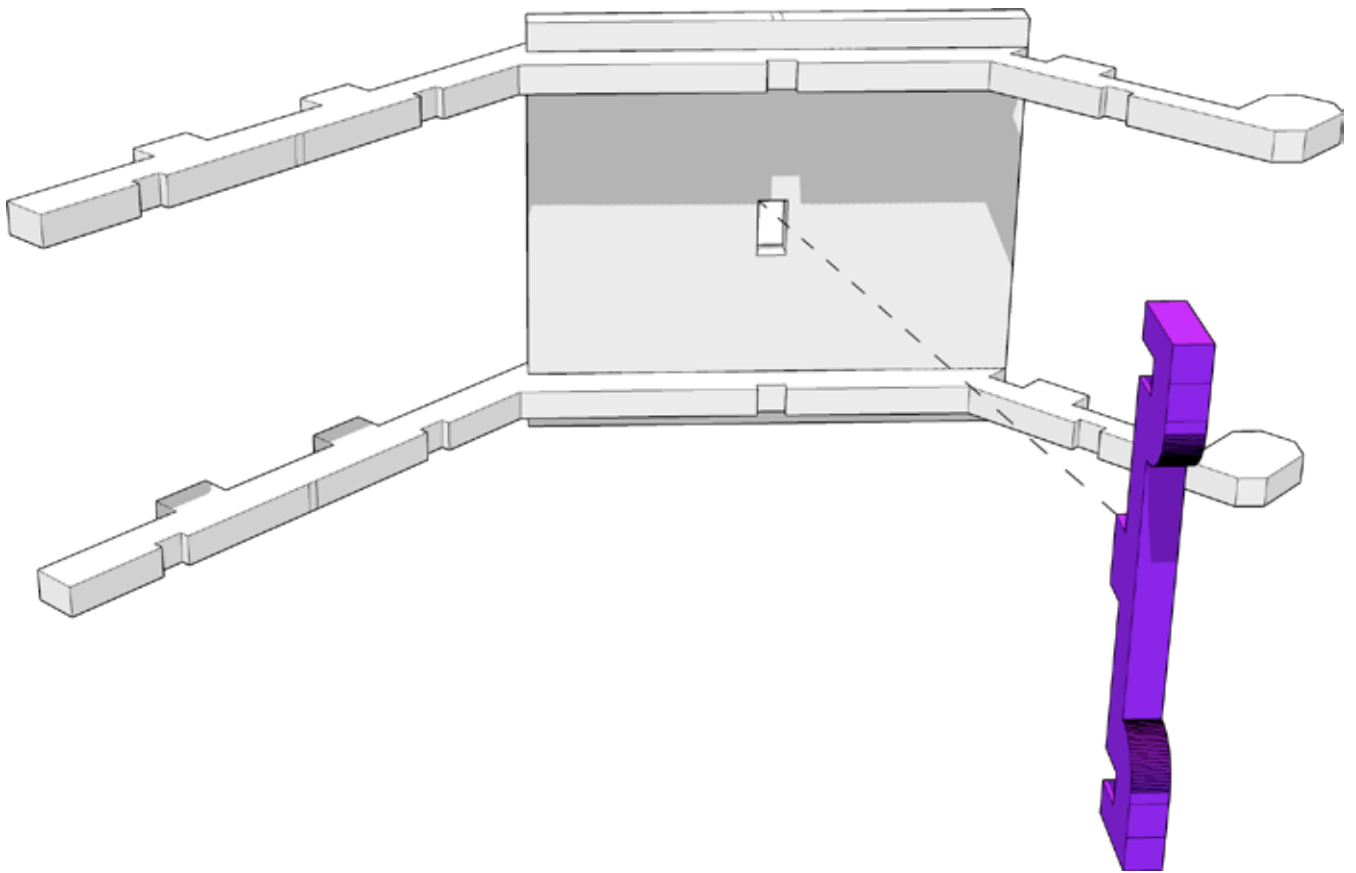

Mule:
Office

43

44

The white/yellow coloured parts are split
into two separate pieces

TABLETOP SCENICS

TTSCW-SFU-139

Mule:
Office

45