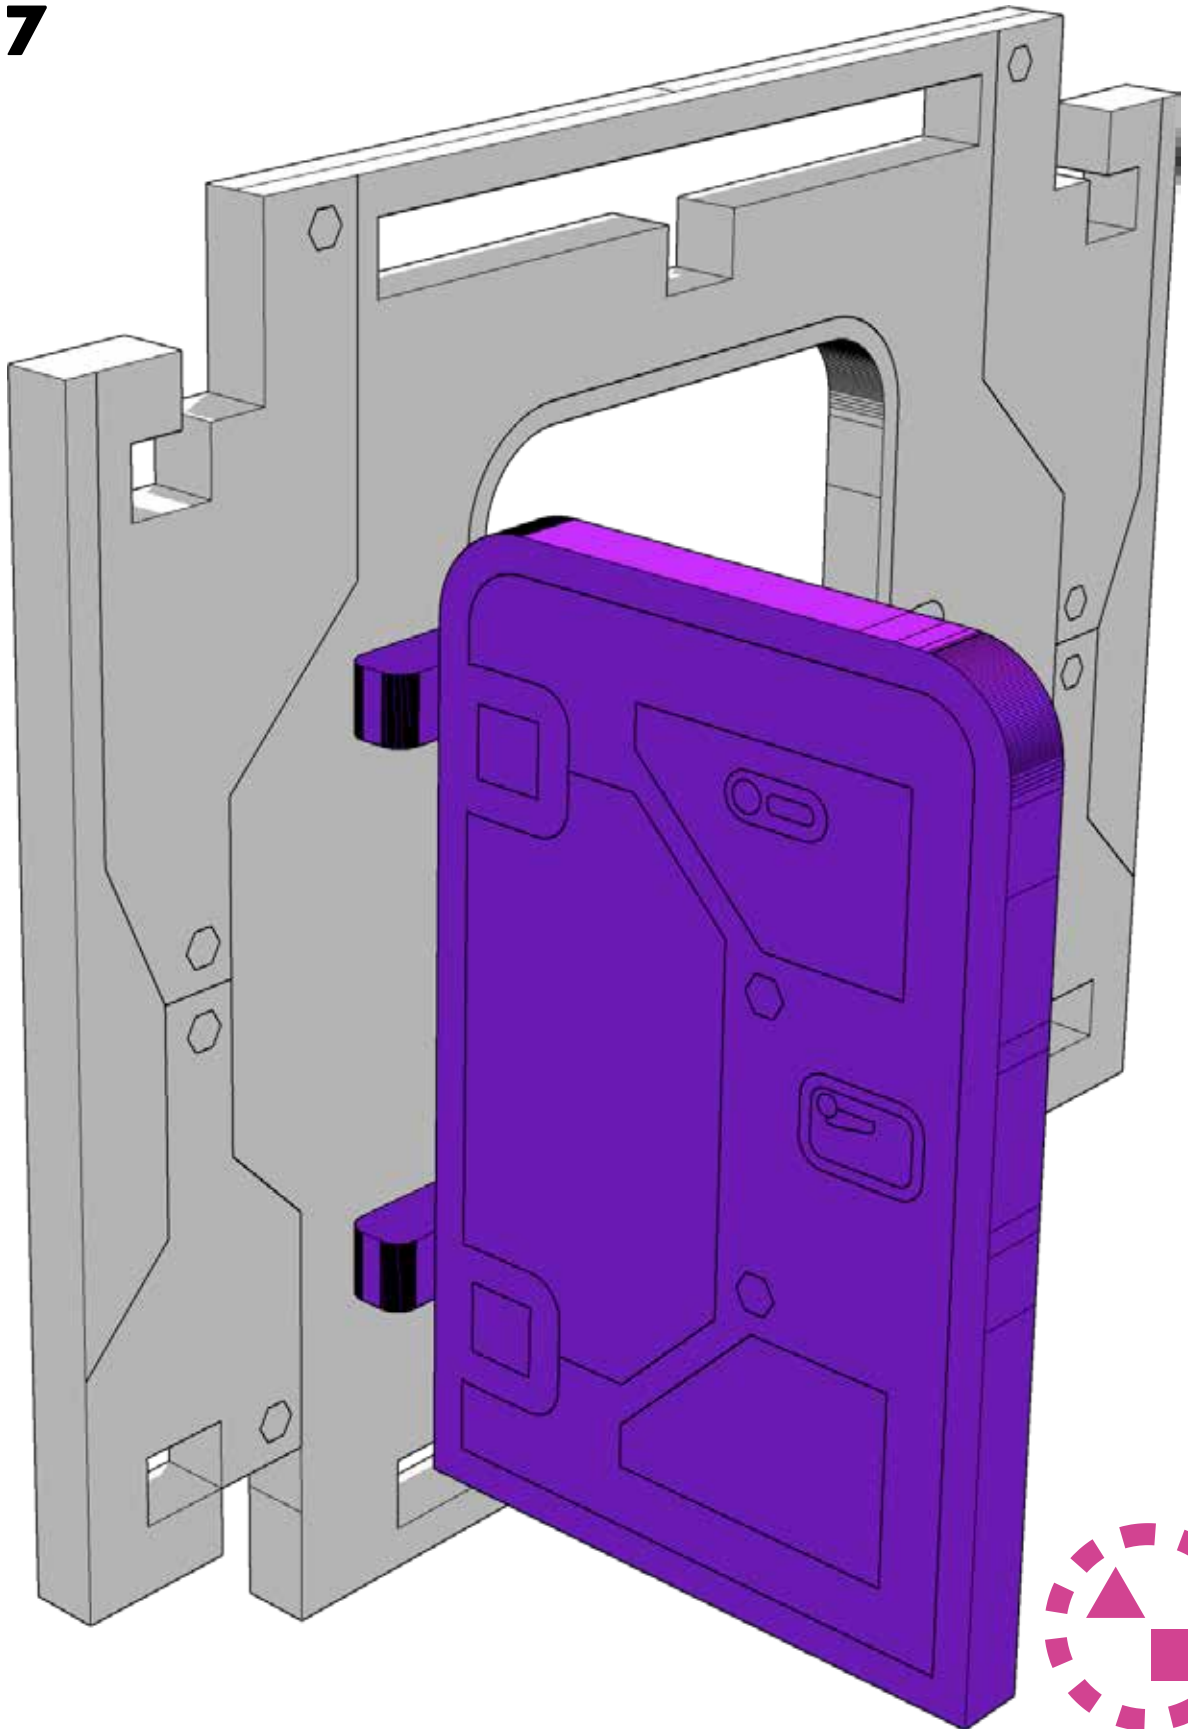

Dont glue door to frame, it can be
open or closed. See next step

TABLETOP SCENICS

TTSCW-SFU-139

Mule:
Office

27

Open positional optional

 **TTCOMBAT**

28