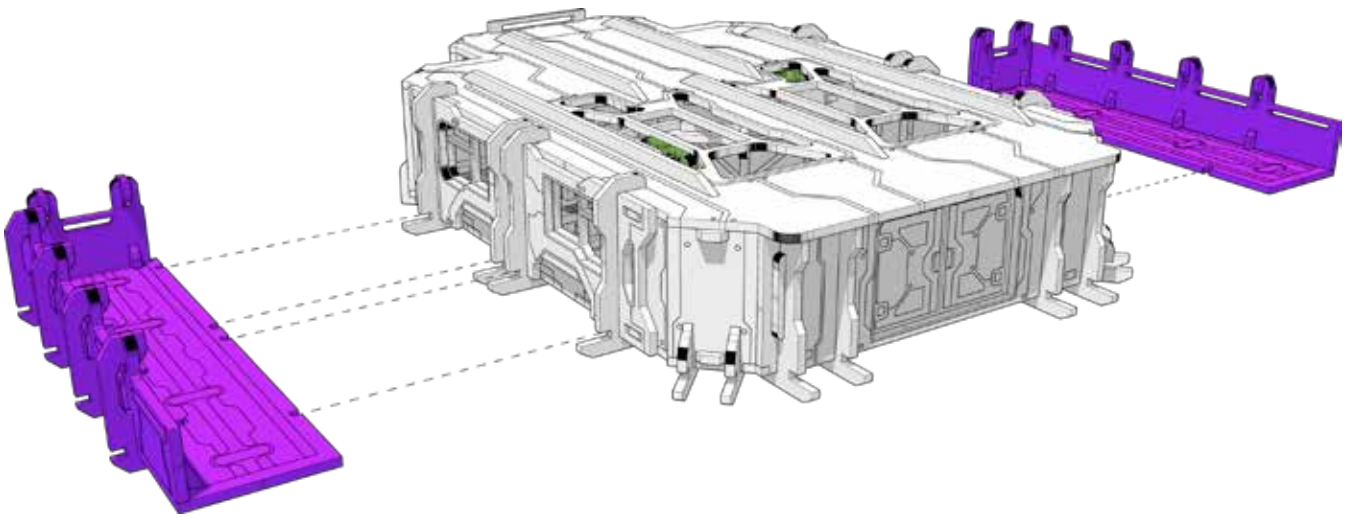

TABLETOP SCENICS

TTSCW-SFU-139

Mule:
Office

65