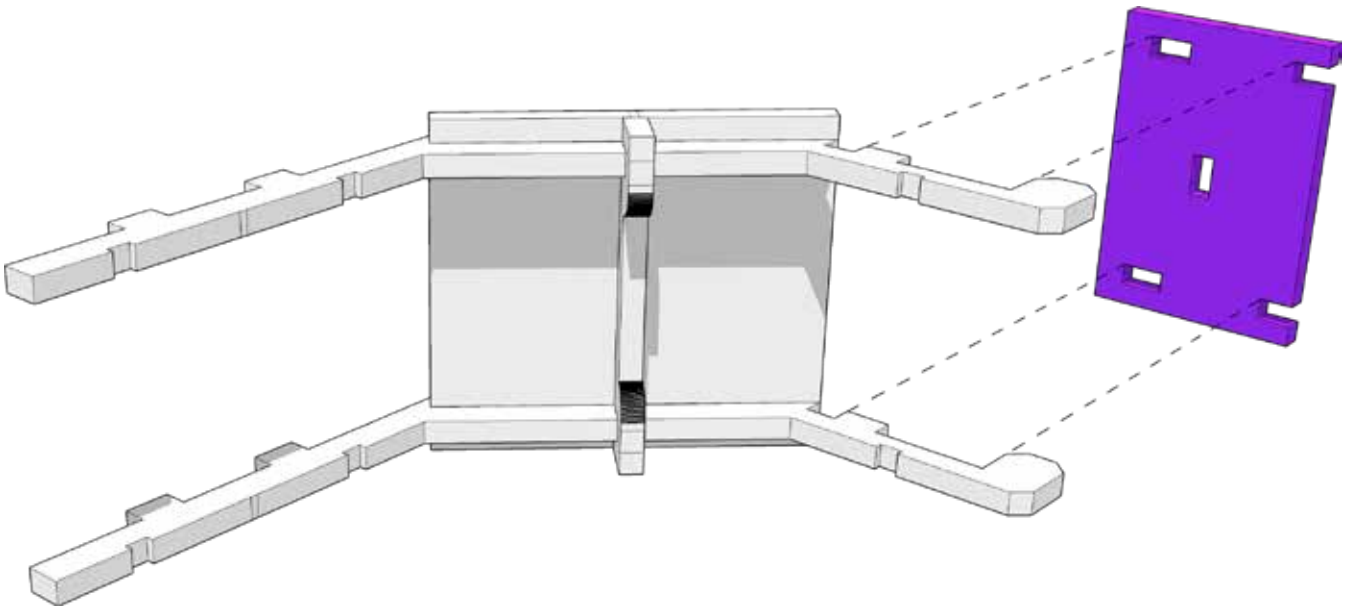

TABLETOP SCENICS

TTSCW-SFU-139

Mule:
Office

46