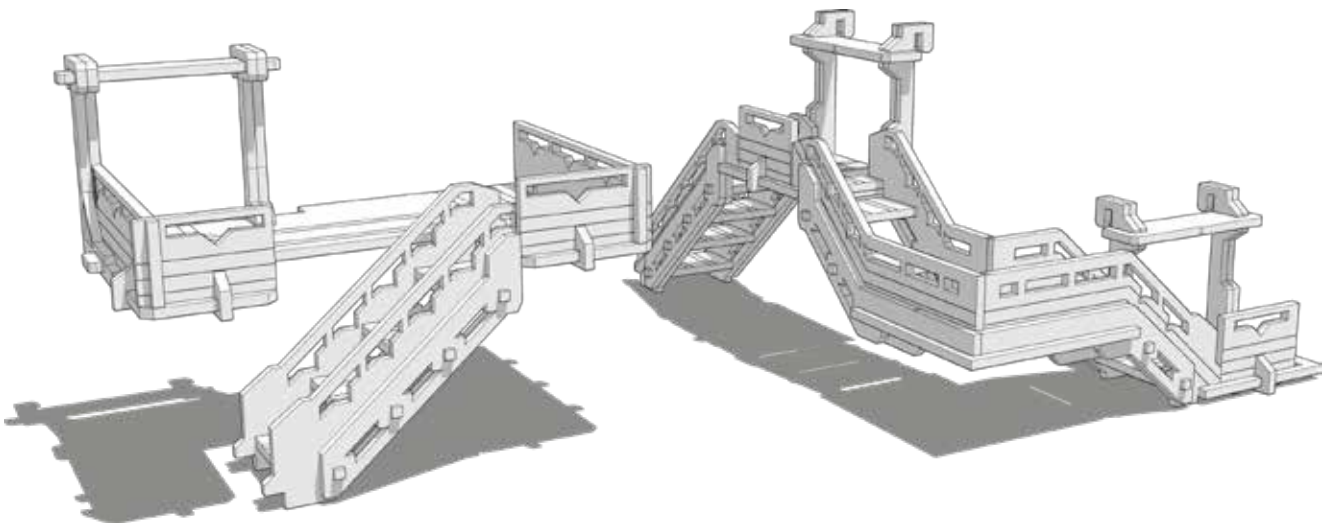

**TABLETOP
SCENICS**

**TTSCW-SFU-135
Cashstack:
Fire Escape & Helix Stairs**

 **TTCOMBAT**

TABLETOP SCENICS

TTSCW-SFU-135 Cashstack: Fire Escape & Helix Stairs

2

These are a series of icons that may be used throughout the instructions to help your assembly.
If in doubt, scroll ahead to confirm.

Do not glue this part

Carefully score and
fold this part

This part - or its placement is
completely optional

Look closely at this step -
The process order or part
used, may be specific

Repeat making this part
the specified number
of times

The next instruction step
will be the same assembly
so far, but from a different
angle

Sub-assembly complete.
This smaller construction
is ready to add to the
main kit

Assembly Complete! There
could be more optional
parts - check to the very end
of instructions