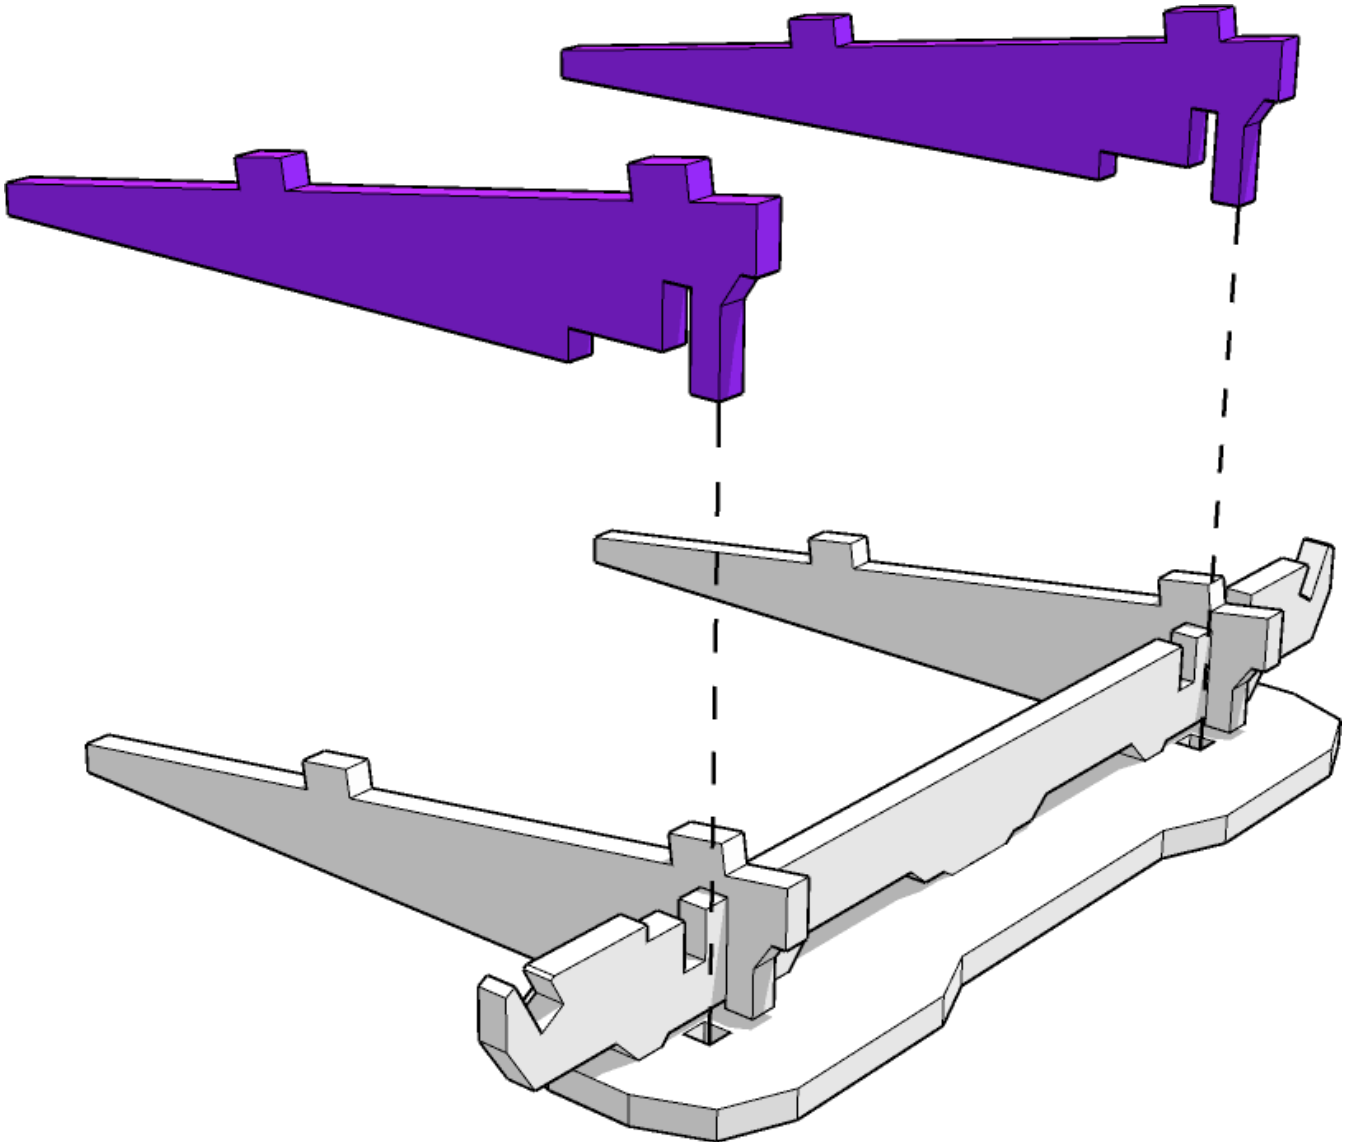

The next instruction step
will be the same assembly
so far, but from a different
angle

Sub-assembly complete.
This smaller construction
is ready to add to the
main kit

Assembly Complete! There
could be more optional
parts - check to the very end
of instructions

FRAGILE: DO NOT BEND.
“Bendy wood” is designed to
curve around a designed
frame only.

TABLETOP SCENICS

TTSCW-SFU-122
ELMOR:
Low Junction

3

TABLETOP SCENICS

TTSCW-SFU-122
ELMOR:
Low Junction

4

TABLETOP SCENICS

TTSCW-SFU-122
ELMOR:
Low Junction

5

TABLETOP SCENICS

TTSCW-SFU-122
ELMOR:
Low Junction

6

TABLETOP SCENICS

TTSCW-SFU-122
ELMOR:
Low Junction

7