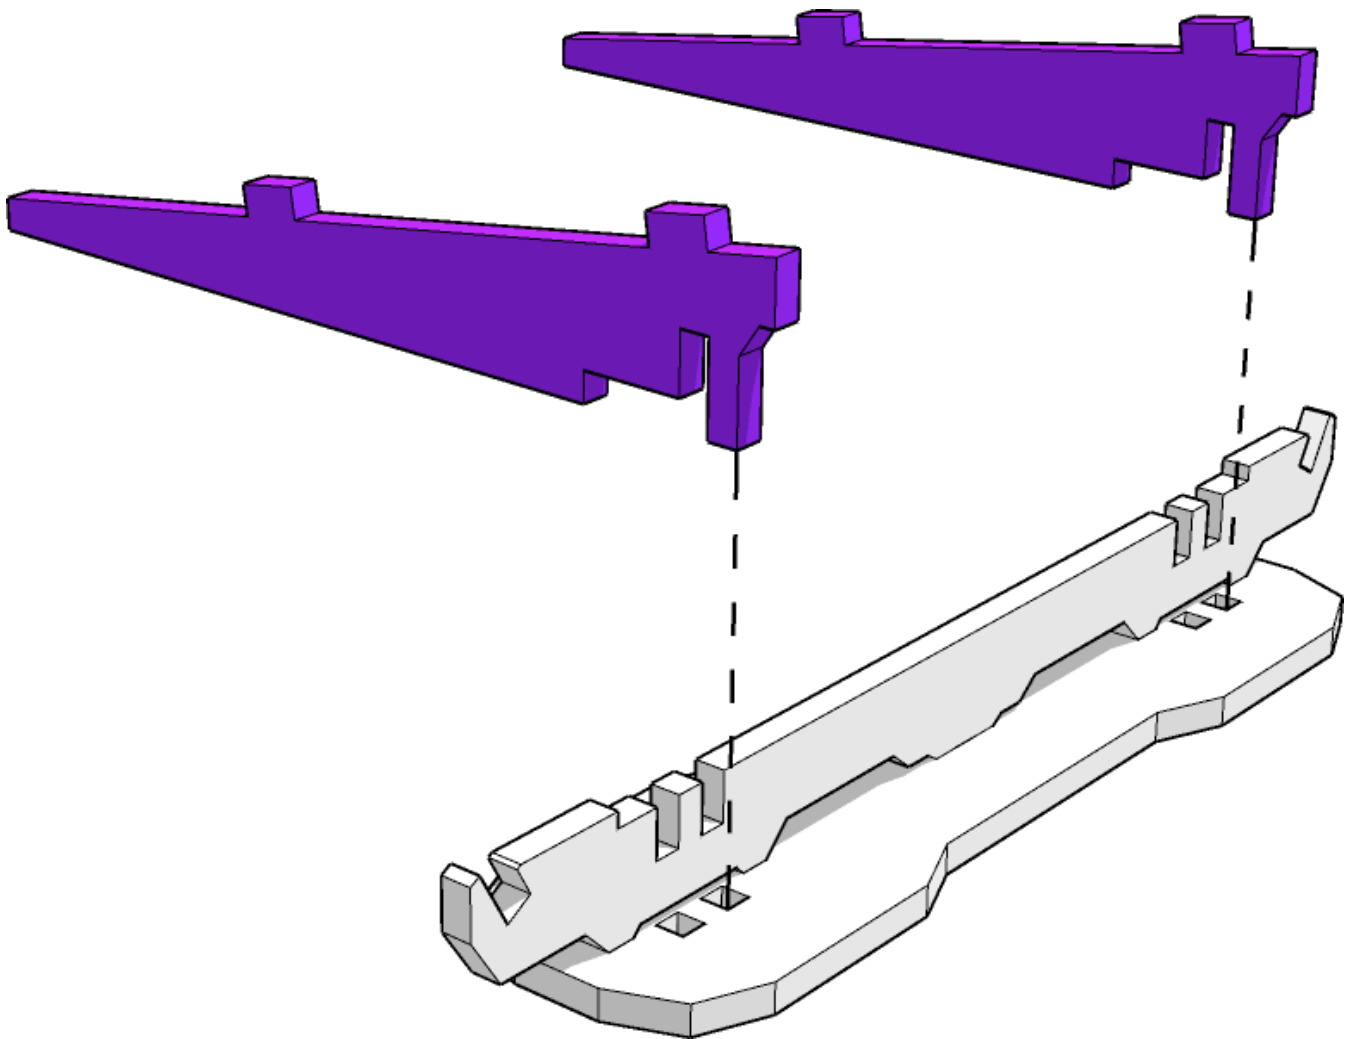

The next instruction step
will be the same assembly
so far, but from a different
angle

Sub-assembly complete.
This smaller construction
is ready to add to the
main kit

Assembly Complete! There
could be more optional
parts - check to the very end
of instructions

FRAGILE: DO NOT BEND.
“Bendy wood” is designed to
curve around a designed
frame only.

TABLETOP SCENICS

TTSCW-SFU-122
ELMOR:
Low Junction

3

TABLETOP SCENICS

TTSCW-SFU-122
ELMOR:
Low Junction

4

TABLETOP SCENICS