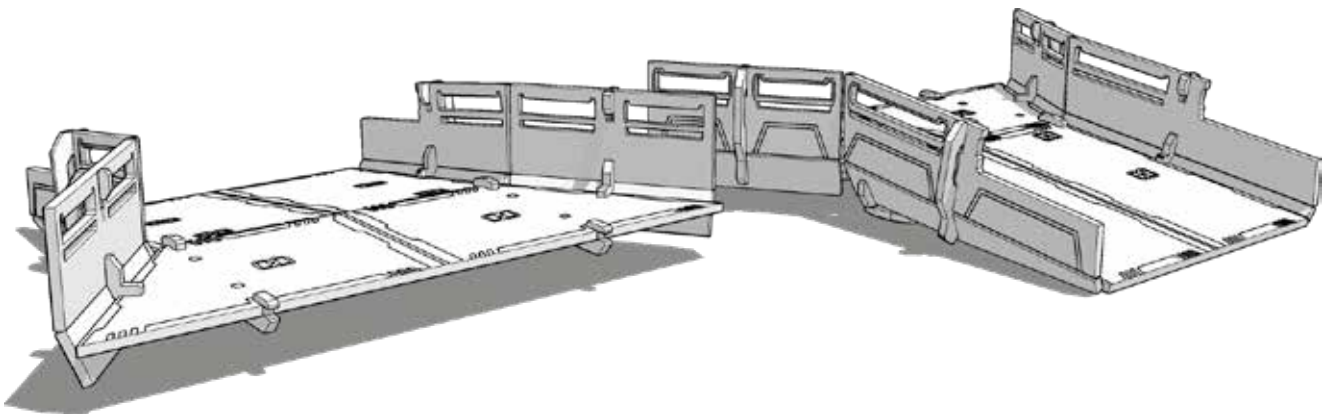

TABLETOP SCENICS

TTSCW-SFU-122
ELMOR:
Low Junction

 **TTCOMBAT**

TABLETOP SCENICS

TTSCW-SFU-122
ELMOR:
Low Junction

2

These are a series of icons that may be used throughout the instructions to help your assembly.
If in doubt, scroll ahead to confirm.

Do not glue this part

Carefully score and
fold this part

This part - or its placement is
completely optional

Look closely at this step -
The process order or part
used, may be specific

Repeat making this part
the specified number
of times

The next instruction step
will be the same assembly
so far, but from a different
angle

Sub-assembly complete.
This smaller construction
is ready to add to the
main kit

Assembly Complete! There
could be more optional
parts - check to the very end
of instructions