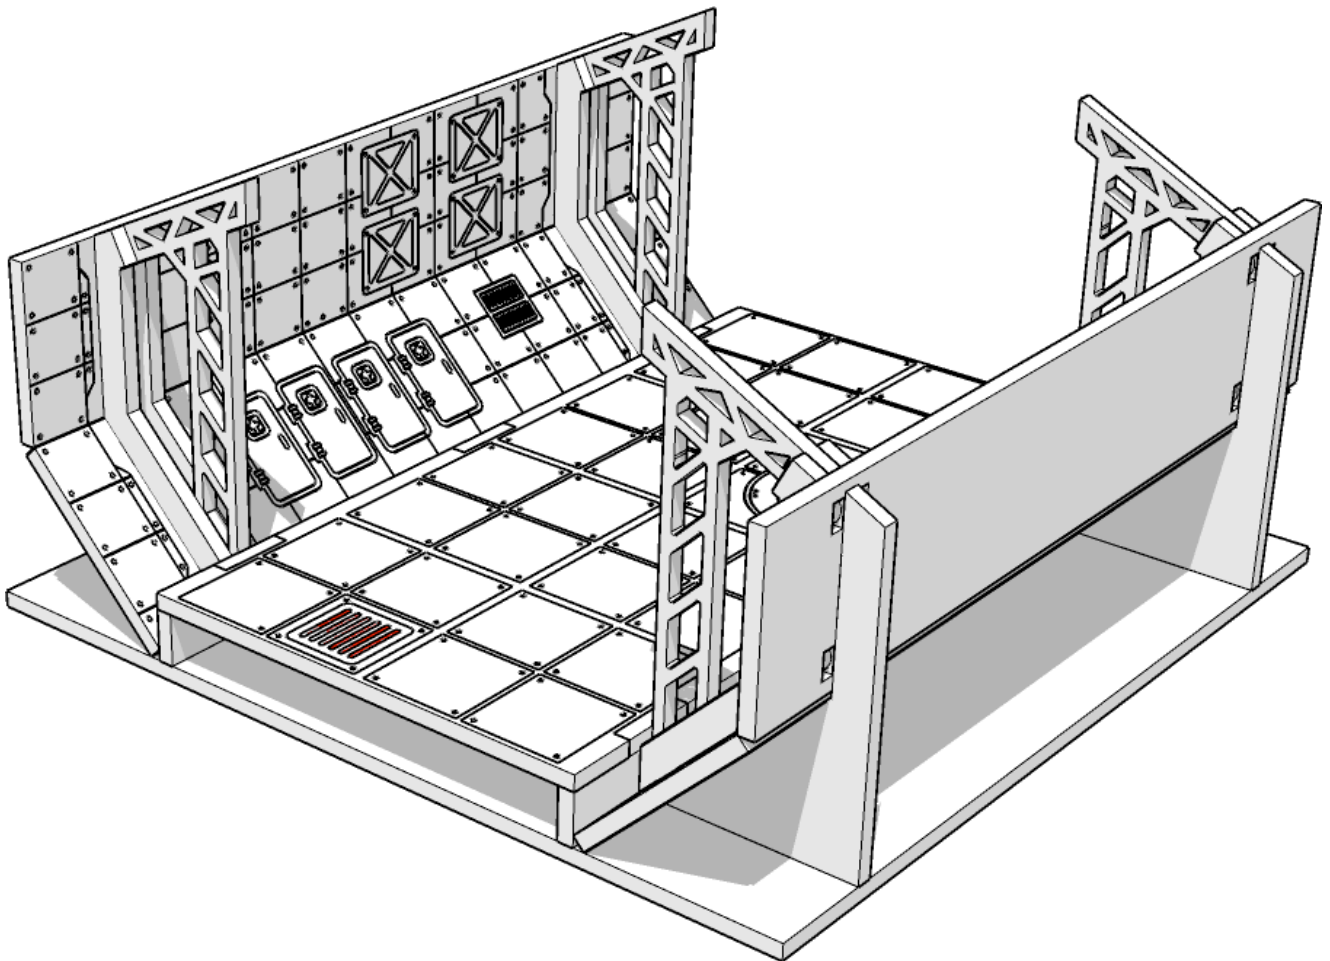

TABLETOP SCENICS

TTSCW-SFU-113
Mod.Co.N
4x2 Straight

 **TTCOMBAT**

TABLETOP SCENICS

TTSCW-SFU-113
Mod.Co.N
4x2 Straight

2

These are a series of icons that may be used throughout the instructions to help your assembly.
If in doubt, scroll ahead to confirm.

Do not glue this part

Carefully score and
fold this part

This part - or its placement is
completely optional

Look closely at this step -
The process order or part
used, may be specific

Repeat making this part
the specified number
of times

The next instruction step
will be the same assembly
so far, but from a different
angle

Sub-assembly complete.
This smaller construction
is ready to add to the
main kit

Assembly Complete! There
could be more optional
parts - check to the very end
of instructions