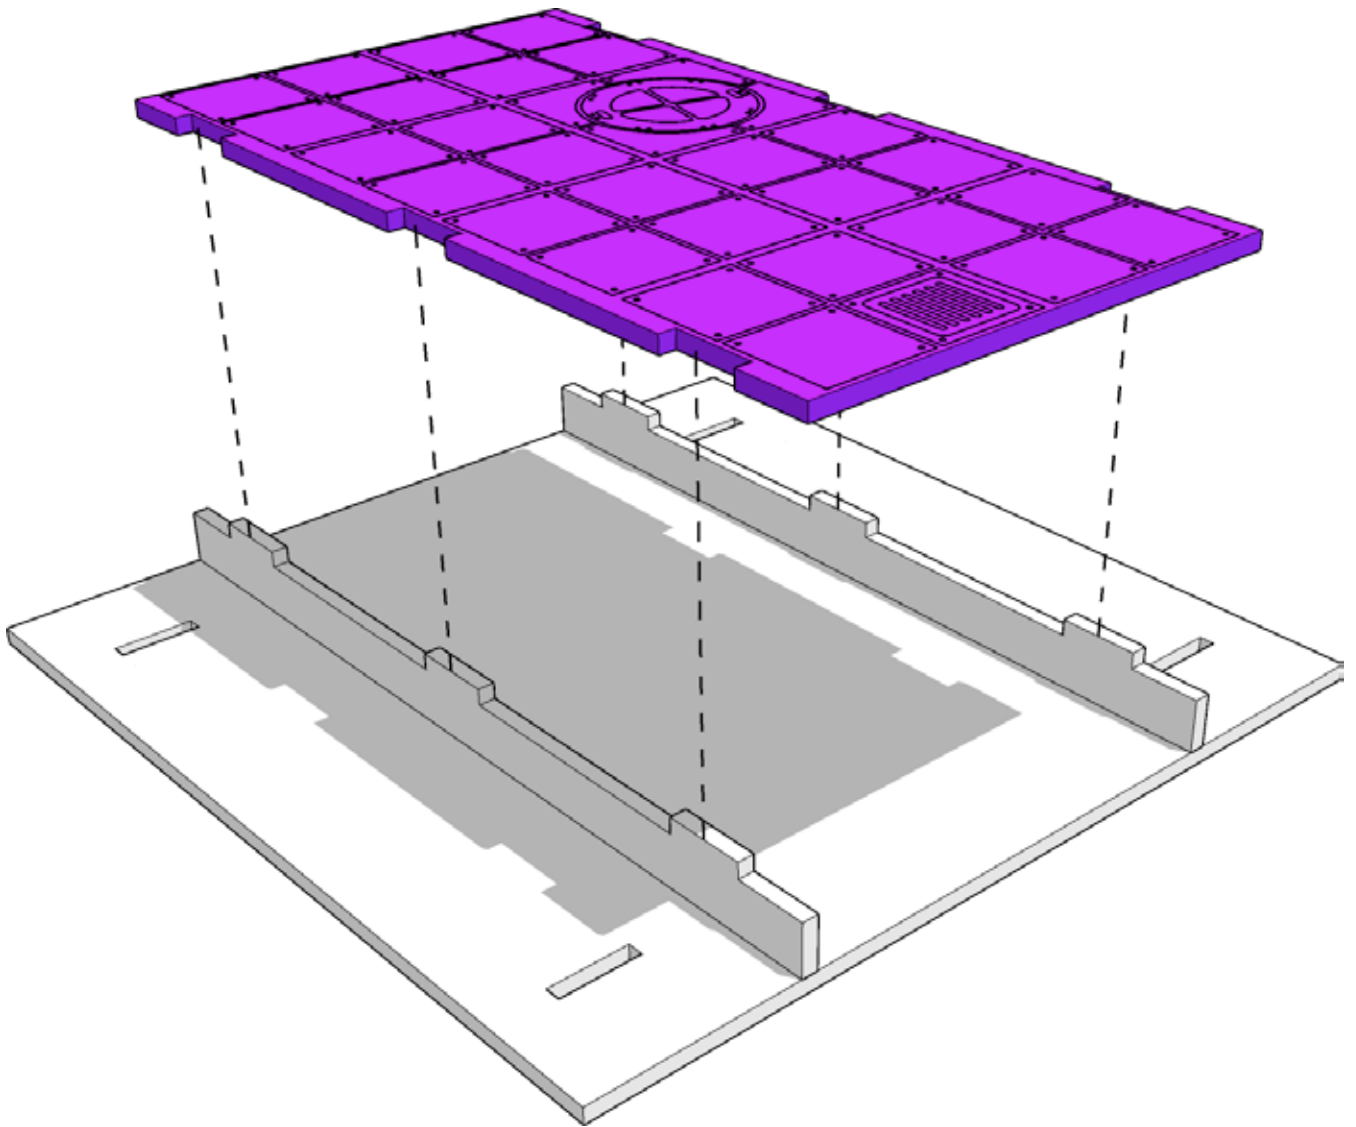

The next instruction step
will be the same assembly
so far, but from a different
angle

Sub-assembly complete.
This smaller construction
is ready to add to the
main kit

Assembly Complete! There
could be more optional
parts - check to the very end
of instructions

FRAGILE: DO NOT BEND.
“Bendy wood” is designed to
curve around a designed
frame only.

TABLETOP SCENICS

TTSCW-SFU-113
Mod.Co.N
4x2 Straight

3

TABLETOP SCENICS

TTSCW-SFU-113
Mod.Co.N
4x2 Straight

4

TABLETOP SCENICS