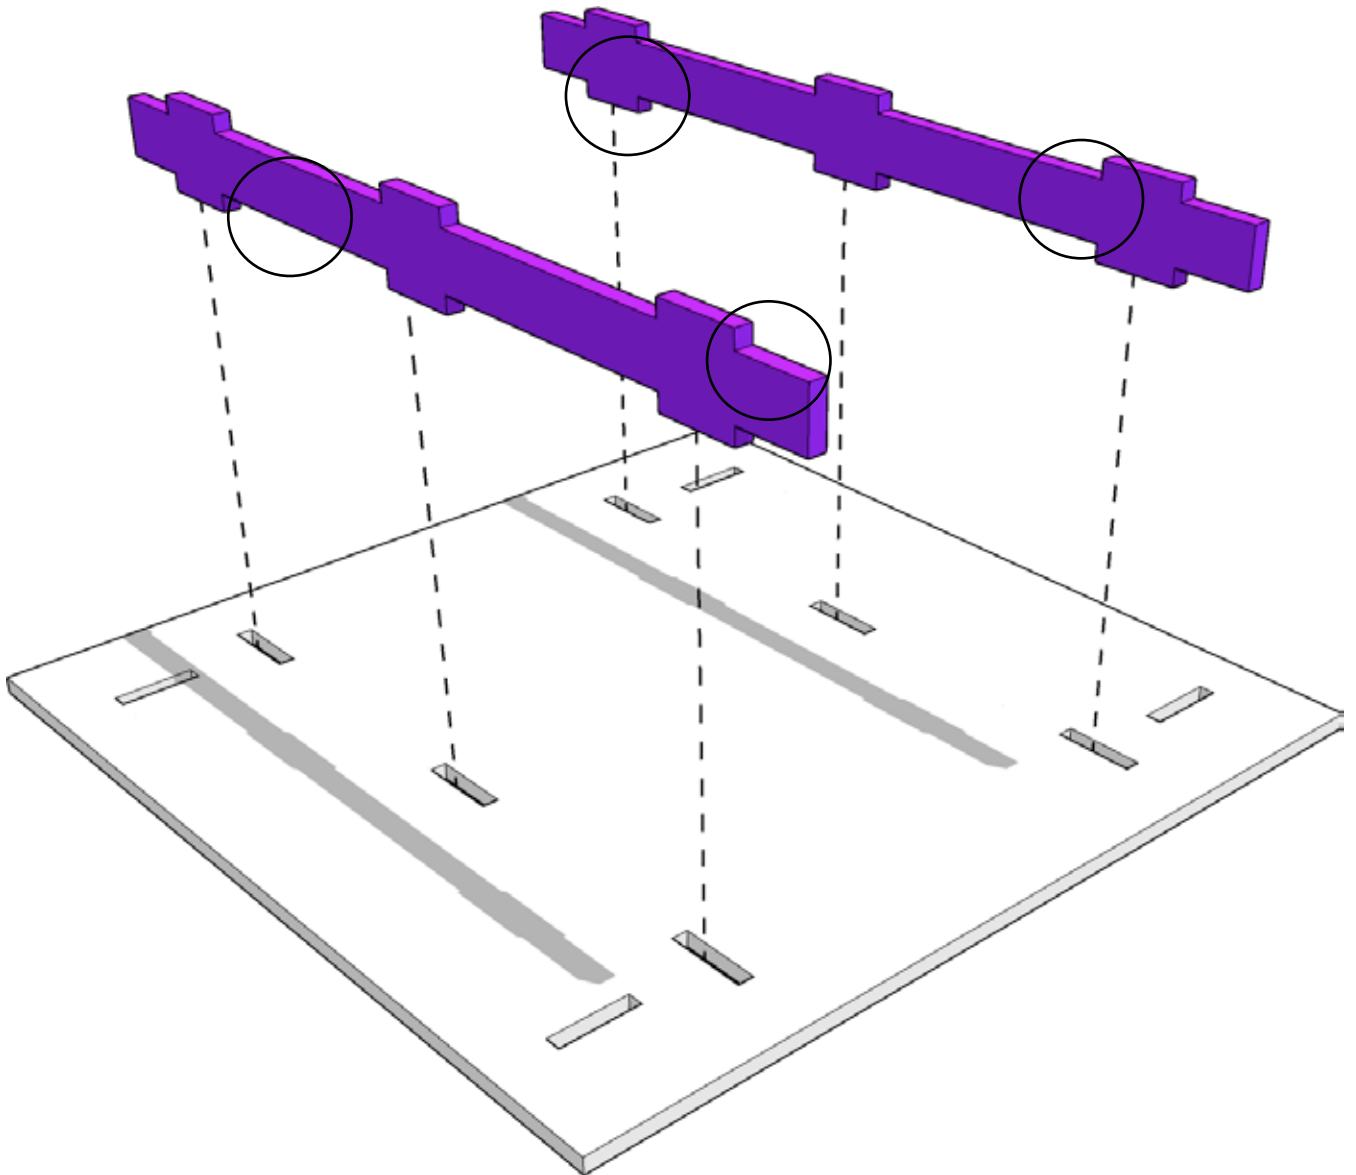

TABLETOP SCENICS

TTSCW-SFU-113
Mod.Co.N
4x2 Straight

 **TTCOMBAT**

TABLETOP SCENICS

TTSCW-SFU-113
Mod.Co.N
4x2 Straight

2

These are a series of icons that may be used throughout the instructions to help your assembly.
If in doubt, scroll ahead to confirm.

Do not glue this part

Carefully score and
fold this part

This part - or its placement is
completely optional

Look closely at this step -
The process order or part
used, may be specific

Repeat making this part
the specified number
of times

The next instruction step
will be the same assembly
so far, but from a different
angle

Sub-assembly complete.
This smaller construction
is ready to add to the
main kit

Assembly Complete! There
could be more optional
parts - check to the very end
of instructions

FRAGILE: DO NOT BEND.
“Bendy wood” is designed to
curve around a designed
frame only.

TABLETOP SCENICS

TTSCW-SFU-113
Mod.Co.N
4x2 Straight

3

TABLETOP SCENICS

TTSCW-SFU-113
Mod.Co.N
4x2 Straight

4

TABLETOP SCENICS