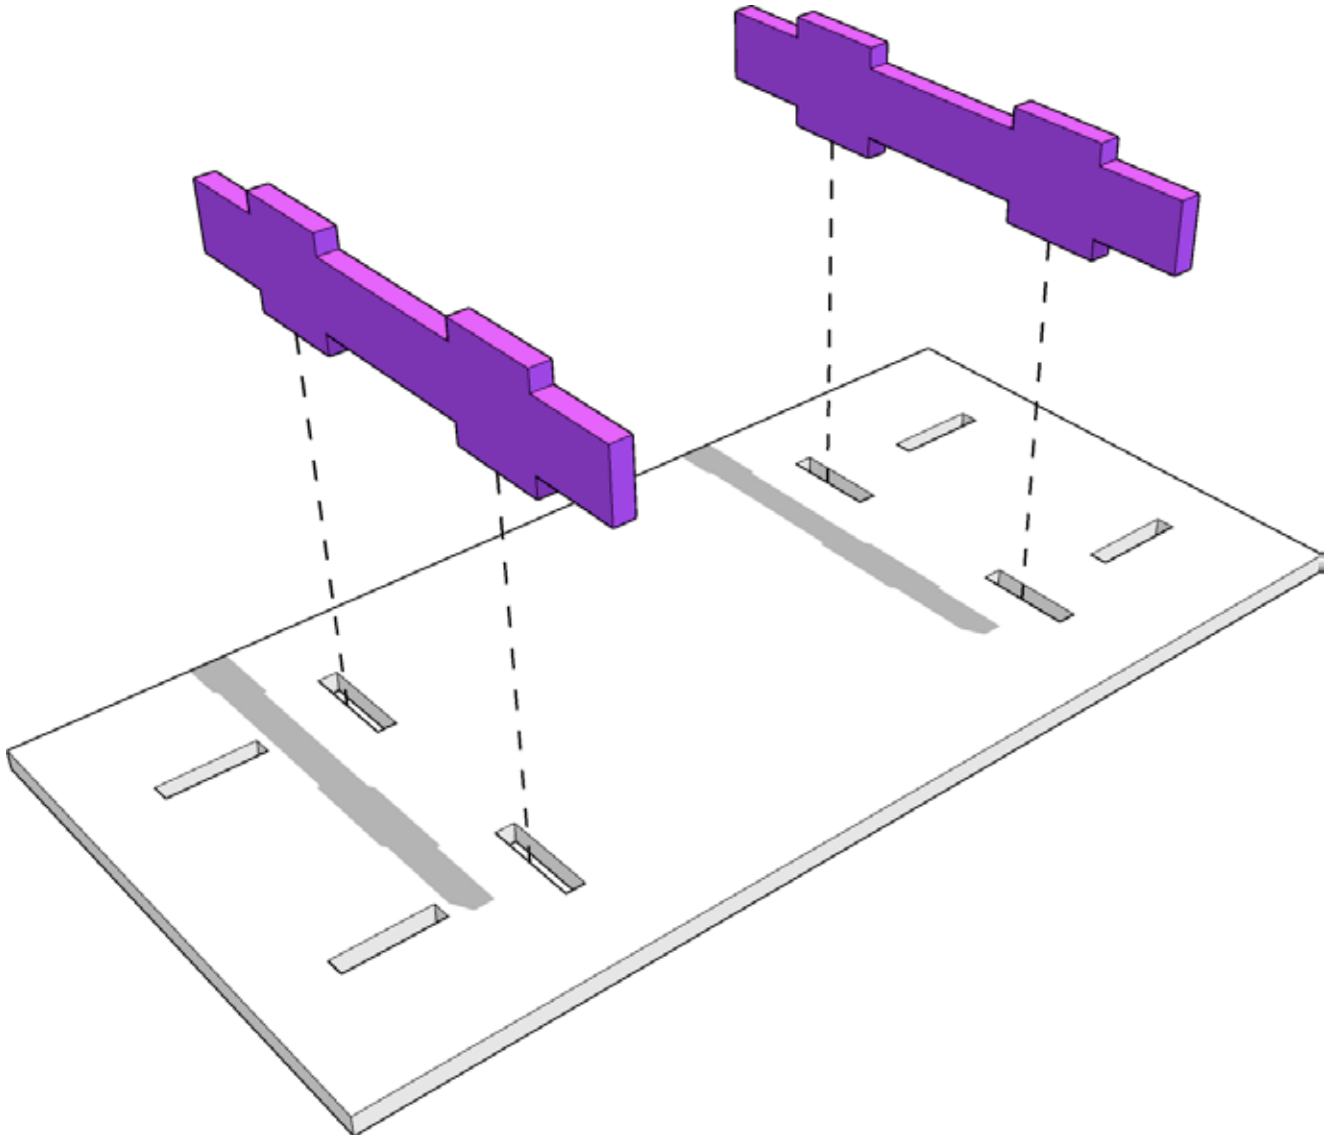

TABLETOP SCENICS

TTSCW-SFU-111
Mod.Co.N
2x2 Straights

 **TTCOMBAT**

TABLETOP SCENICS

TTSCW-SFU-111
Mod.Co.N
2x2 Straights

2

These are a series of icons that may be used throughout the instructions to help your assembly.
If in doubt, scroll ahead to confirm.

Do not glue this part

Carefully score and
fold this part

This part - or its placement is
completely optional

Look closely at this step -
The process order or part
used, may be specific

Repeat making this part
the specified number
of times

The next instruction step
will be the same assembly
so far, but from a different
angle

Sub-assembly complete.
This smaller construction
is ready to add to the
main kit

Assembly Complete! There
could be more optional
parts - check to the very end
of instructions

FRAGILE: DO NOT BEND.
“Bendy wood” is designed to
curve around a designed
frame only.

TABLETOP SCENICS

TTSCW-SFU-111
Mod.Co.N
2x2 Straights

3

TABLETOP SCENICS

TTSCW-SFU-111
Mod.Co.N
2x2 Straights

4

TABLETOP SCENICS