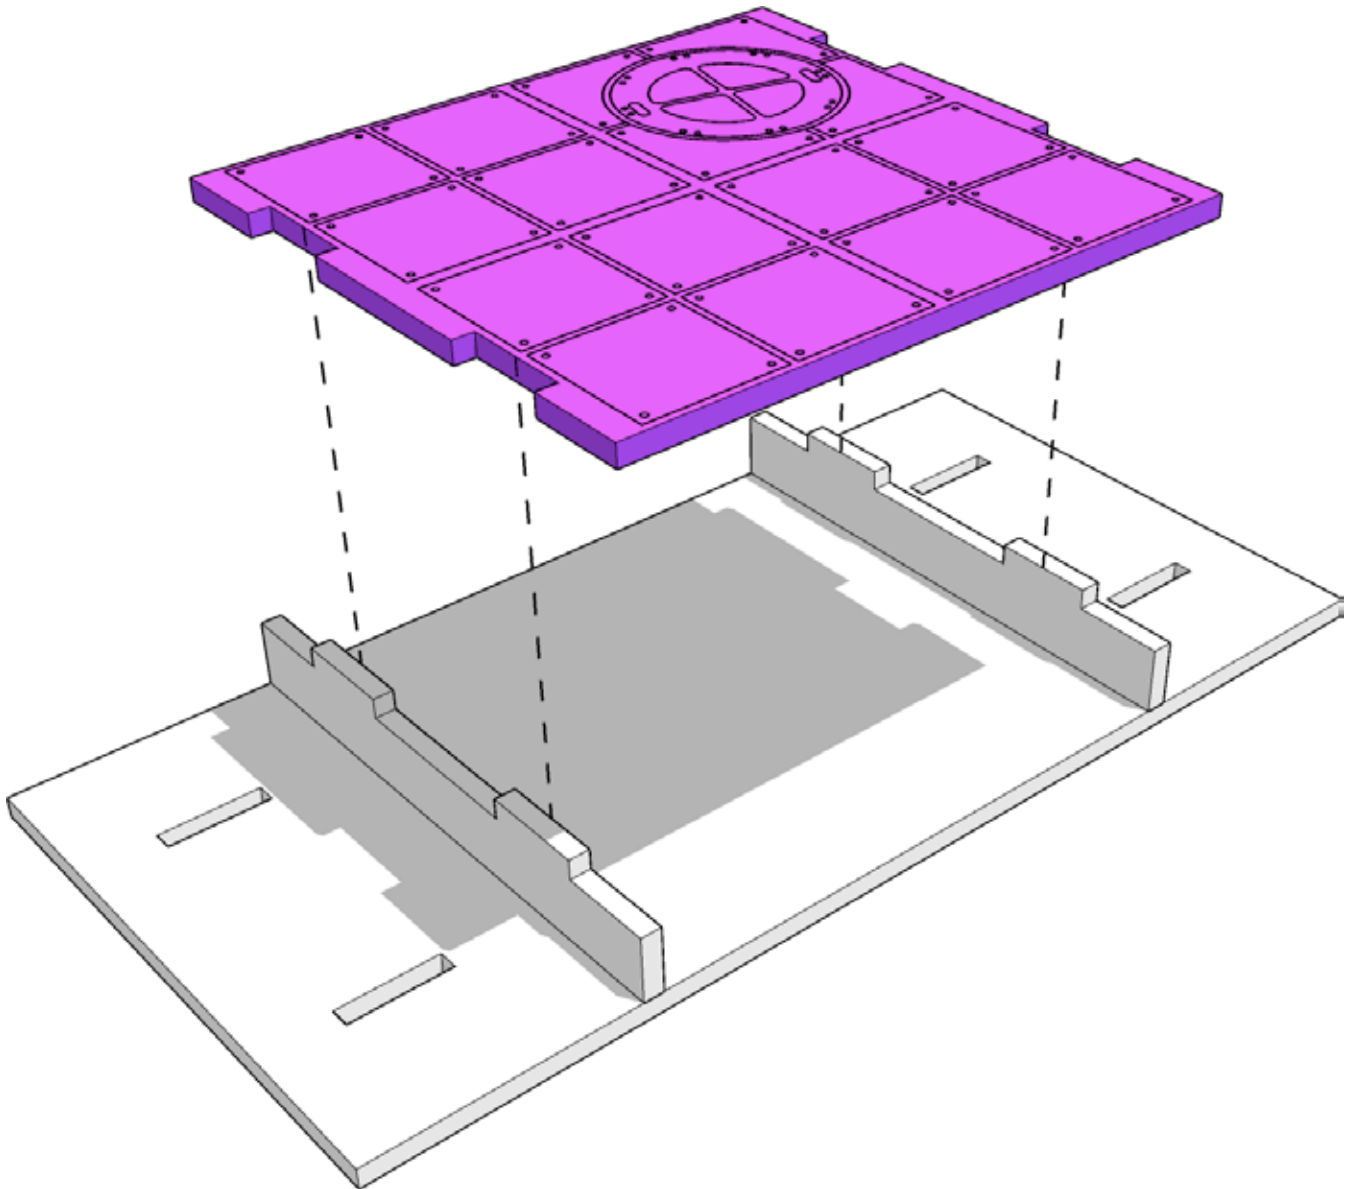

The next instruction step
will be the same assembly
so far, but from a different
angle

Sub-assembly complete.
This smaller construction
is ready to add to the
main kit

Assembly Complete! There
could be more optional
parts - check to the very end
of instructions

FRAGILE: DO NOT BEND.
“Bendy wood” is designed to
curve around a designed
frame only.

TABLETOP SCENICS

TTSCW-SFU-111
Mod.Co.N
2x2 Straights

3

TABLETOP SCENICS

TTSCW-SFU-111
Mod.Co.N
2x2 Straights

4

TABLETOP SCENICS