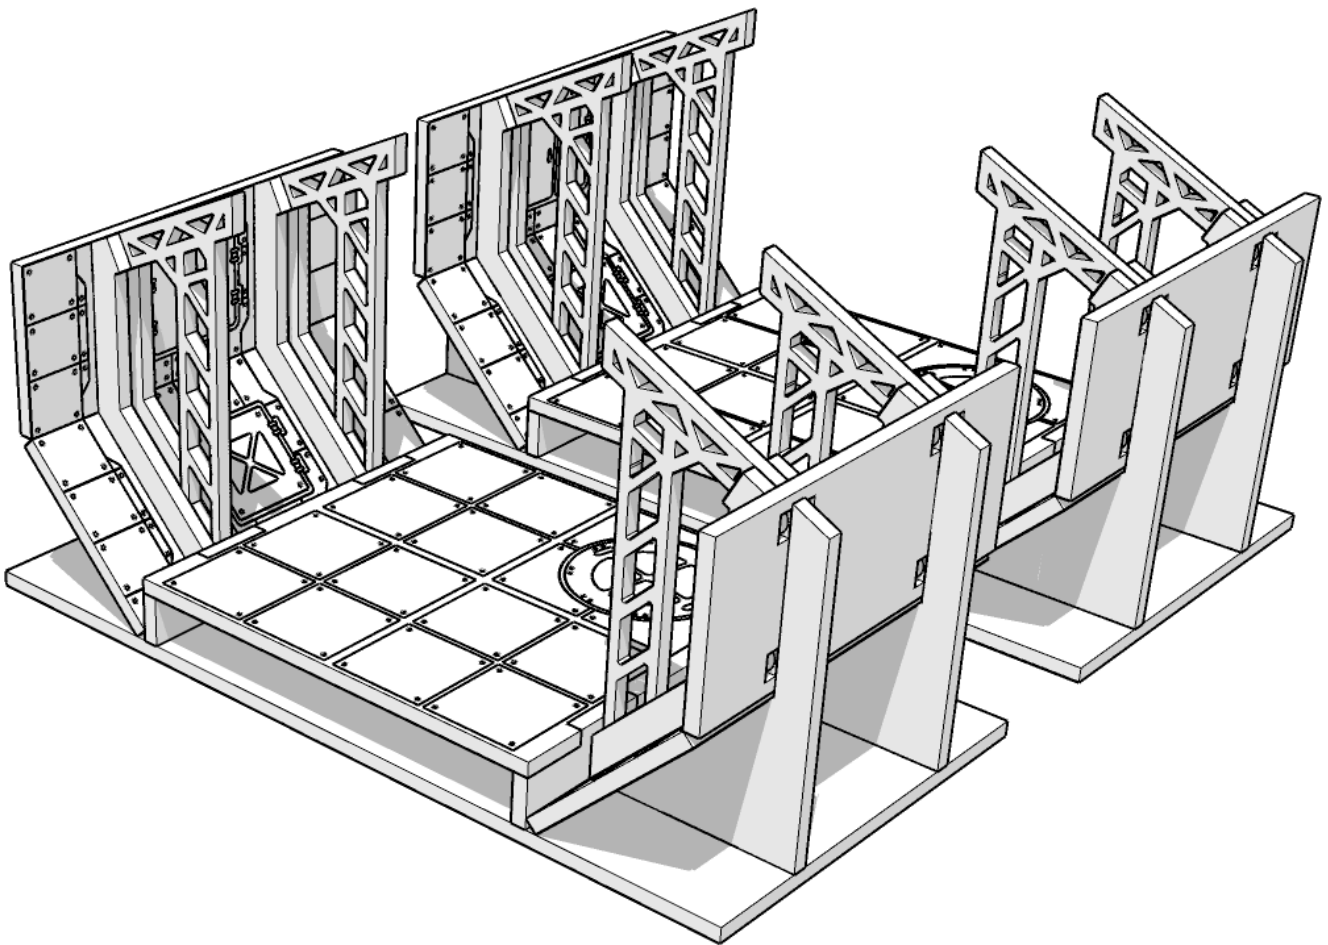

TABLETOP SCENICS

TTSCW-SFU-111
Mod.Co.N
2x2 Straights

 **TTCOMBAT**

TABLETOP SCENICS

TTSCW-SFU-111
Mod.Co.N
2x2 Straights

2

These are a series of icons that may be used throughout the instructions to help your assembly.
If in doubt, scroll ahead to confirm.

Do not glue this part

Carefully score and
fold this part

This part - or its placement is
completely optional

Look closely at this step -
The process order or part
used, may be specific

Repeat making this part
the specified number
of times

The next instruction step
will be the same assembly
so far, but from a different
angle

Sub-assembly complete.
This smaller construction
is ready to add to the
main kit

Assembly Complete! There
could be more optional
parts - check to the very end
of instructions