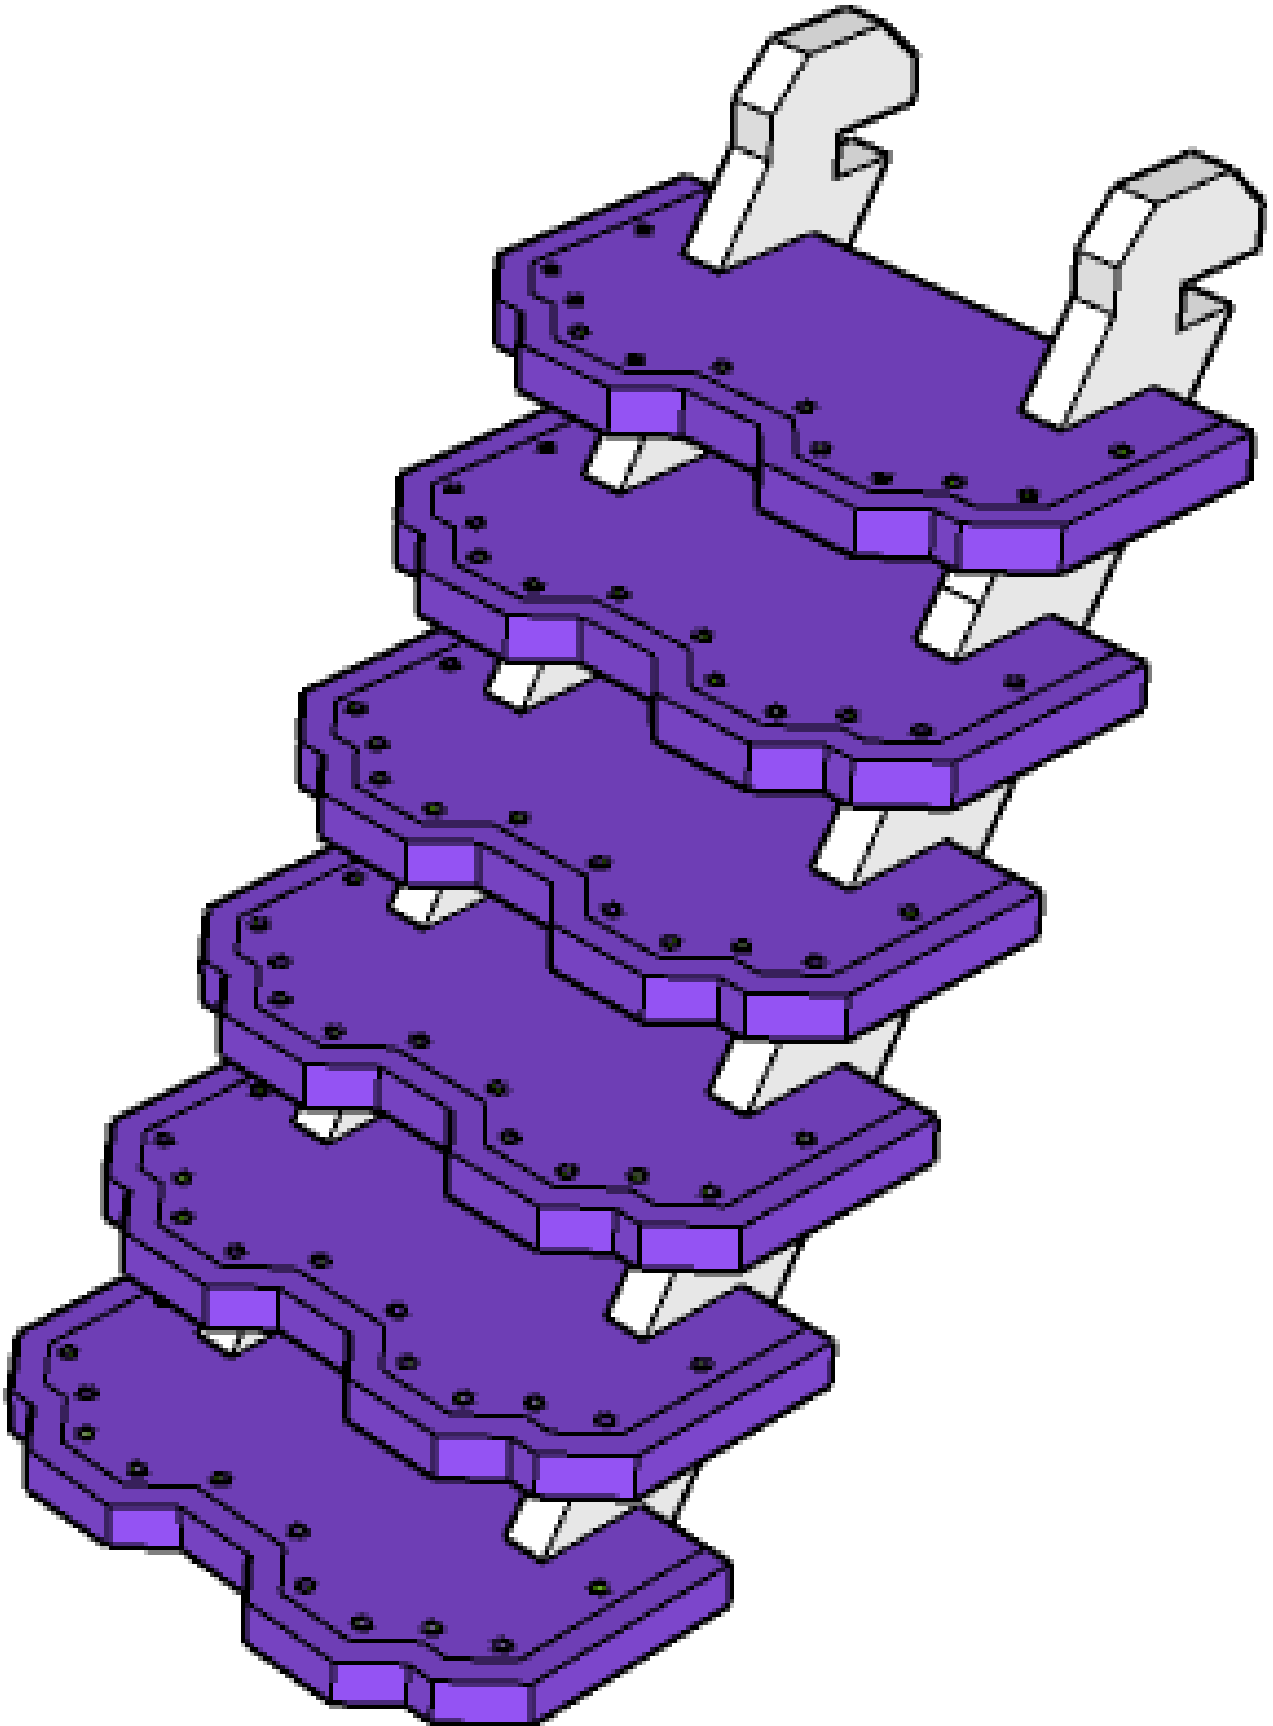

The next instruction step
will be the same
assembly but from
a different angle

Sub-assembly complete.
This smaller construction
is ready to add to the
main kit

Assembly Complete!
There may be more
optional parts so check
to the very end
of the instructions

FRAGILE: DO NOT BEND.
"Bendy wood" is designed
to curve around
a designed frame only.

TABLETOP
SCENICS

TTSC-SFU-108
Prefab Complex

x2

3

 **TTCOMBAT**

TABLETOP
SCENICS

TTSC-SFU-108
Prefab Complex