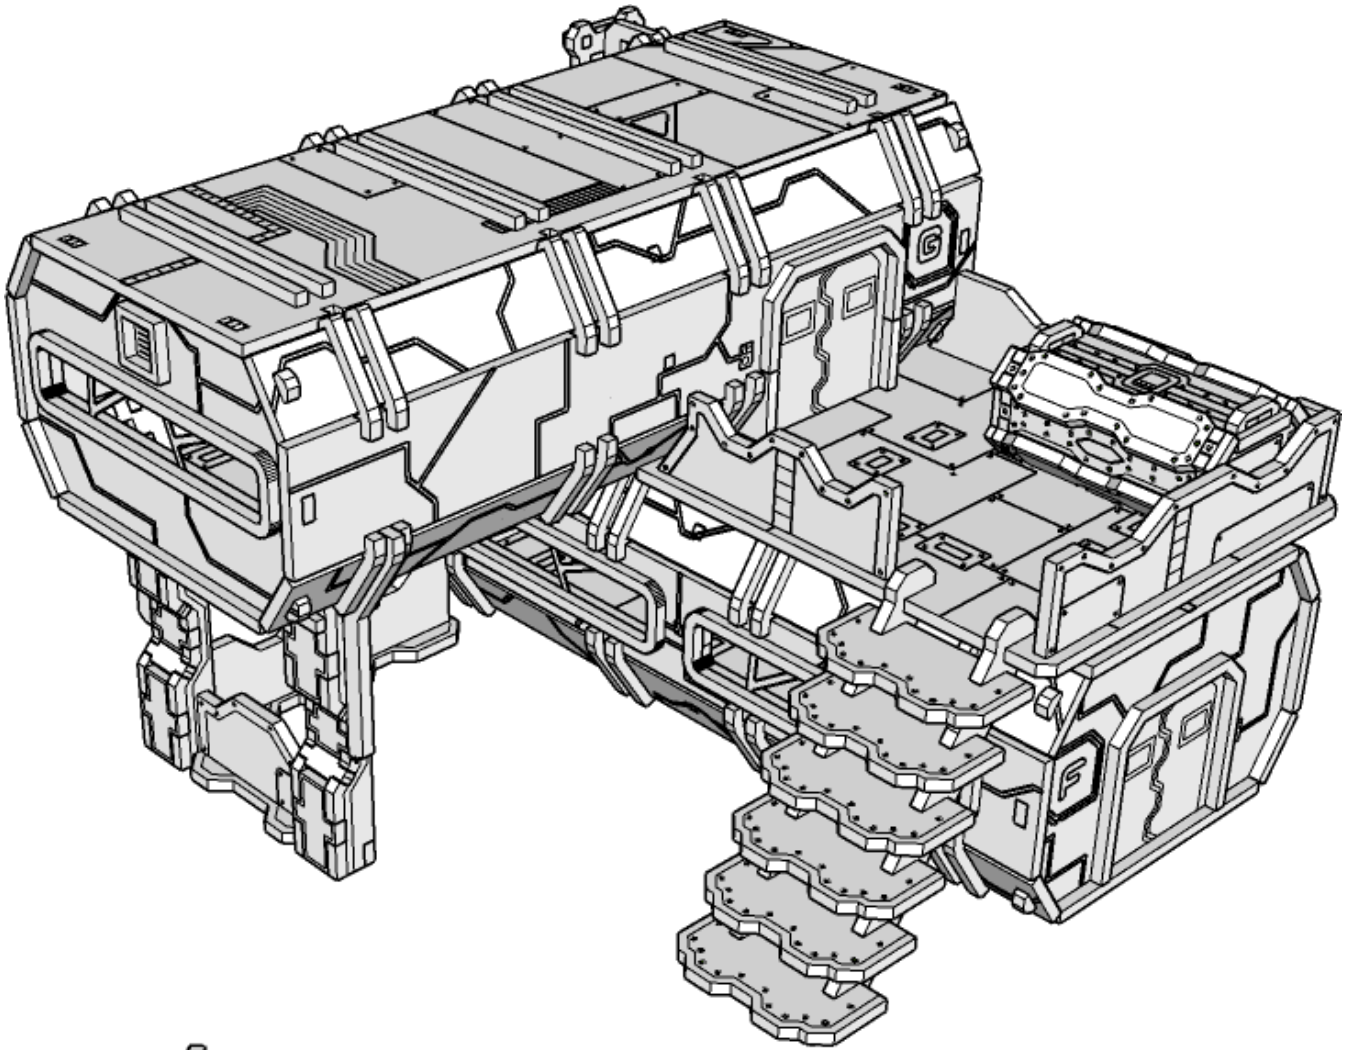

TABLETOP SCENICS

TTSCW-SFU-105 Prefab Alpha

1

 **TTCOMBAT**

These are a series of icons that may be used throughout the instructions to help your assembly. If in doubt, scroll ahead to confirm.

Do not glue

The next instruction step
will be the same
assembly but from
a different angle

Sub-assembly complete.
This smaller construction
is ready to add to the
main kit

Assembly Complete!
There may be more
optional parts so check
to the very end
of the instructions