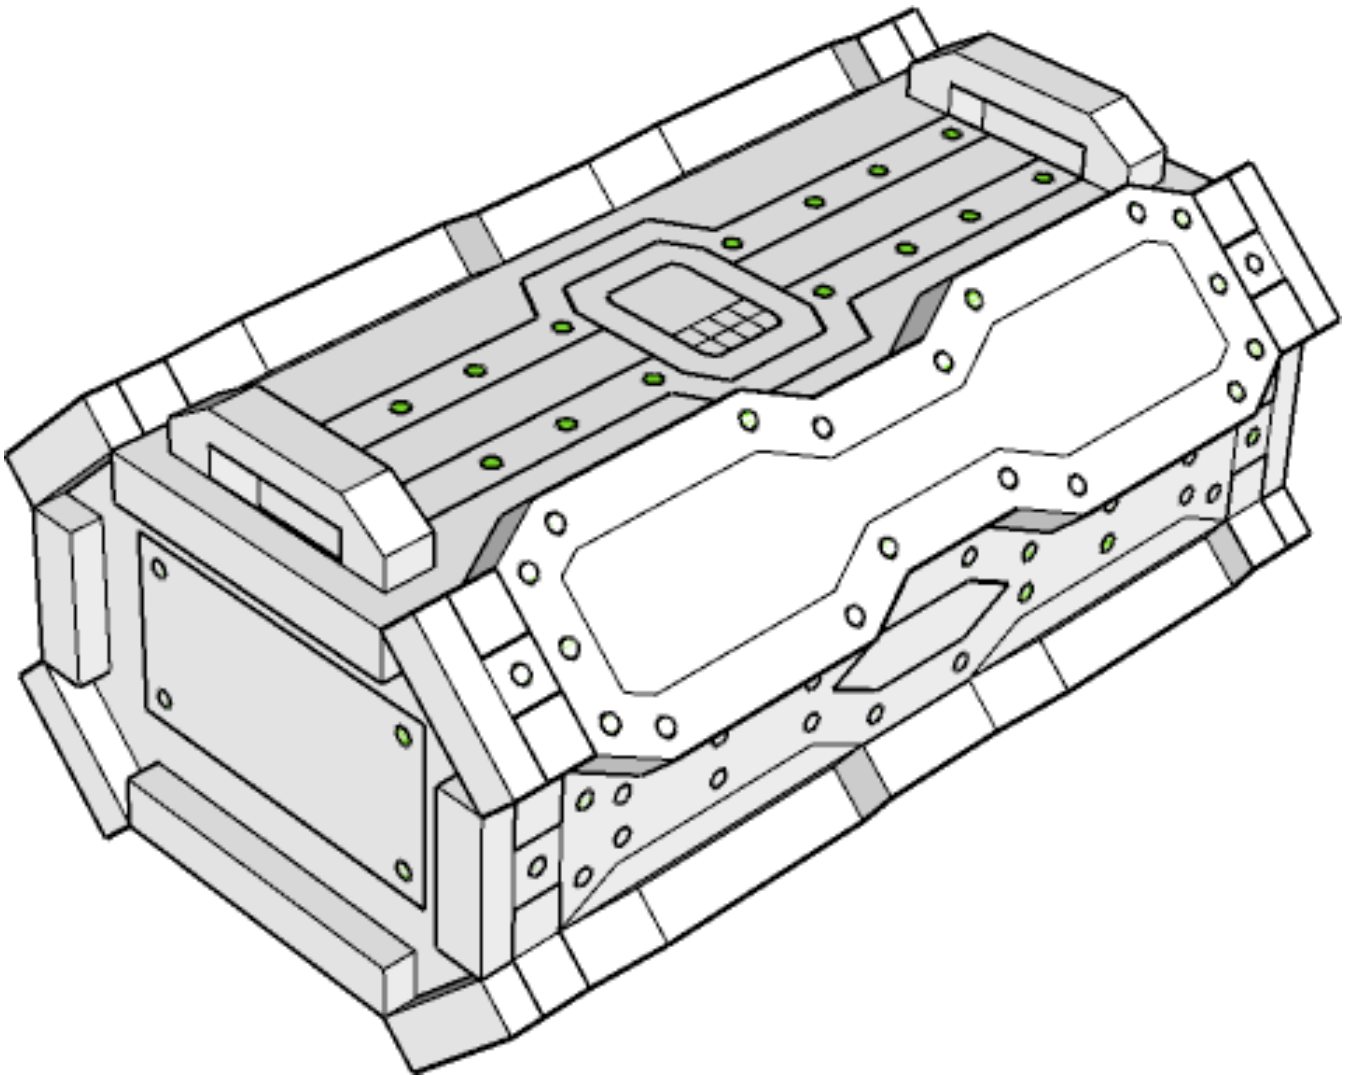

TABLETOP
SCENICS

TTSC-SFU-104
Prefab Housing Pods

1

x2

TTCOMBAT