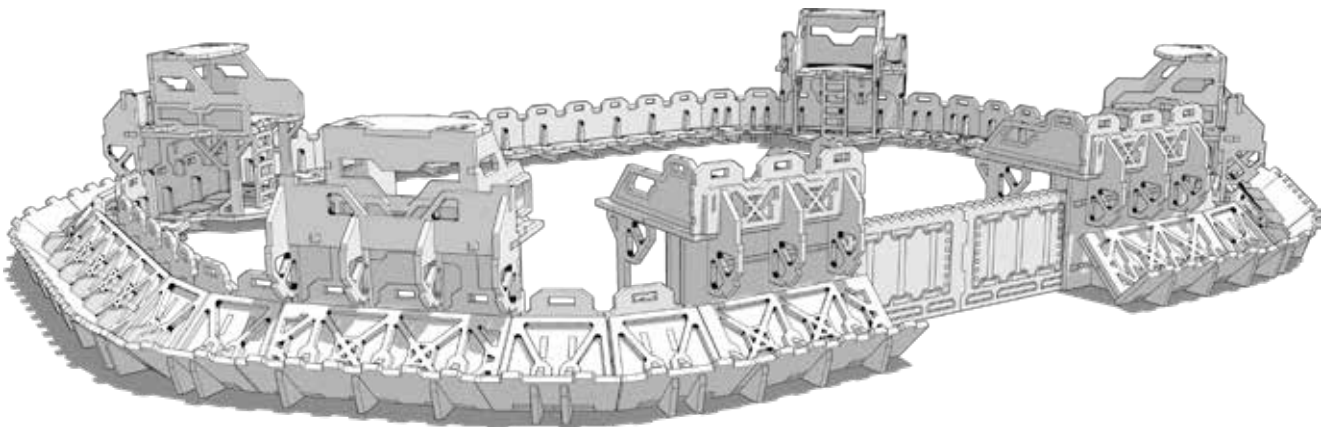

**TABLETOP
SCENICS**

**TTSCW-SFG-188
Battlesnap:
Outpost**

 **TTCOMBAT**

TABLETOP SCENICS

TTSCW-SFG-188
Battlesnap:
Outpost

2

These are a series of icons that may be used throughout the instructions to help your assembly.
If in doubt, scroll ahead to confirm.

The next instruction step
will be the same assembly
so far, but from a different
angle

Sub-assembly complete.
This smaller construction
is ready to add to the
main kit

Assembly Complete! There
could be more optional
parts - check to the very end
of instructions