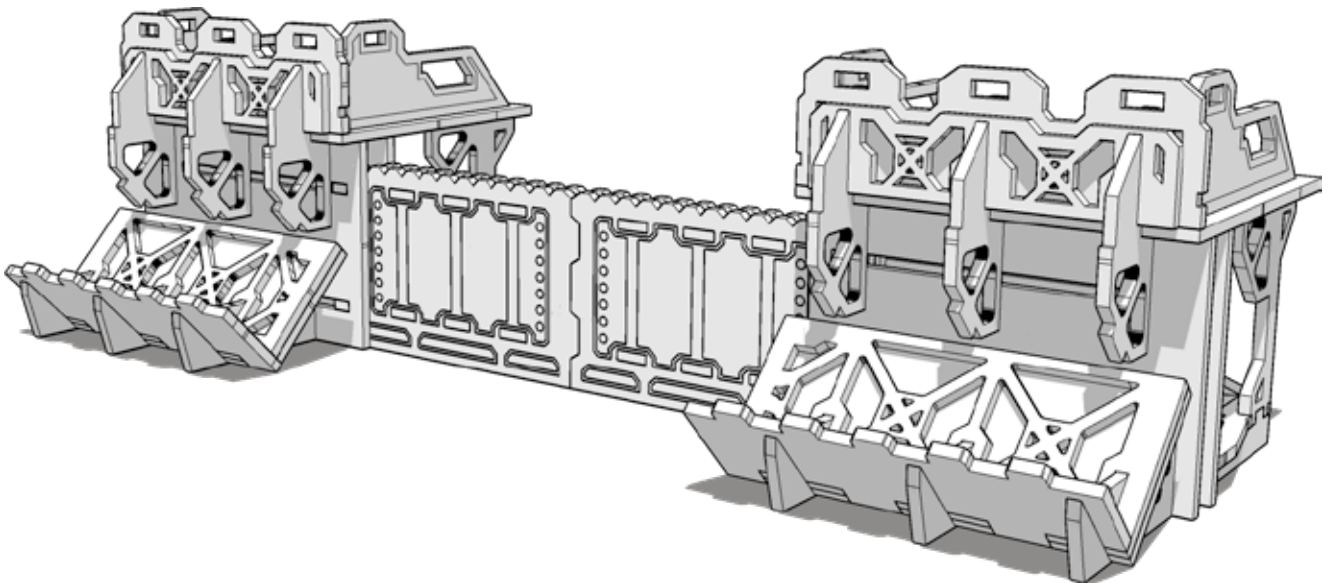

TABLETOP SCENICS

TTSCW-SFG-178
Battlesnap:
Gatehouse

 **TTCOMBAT**

TABLETOP SCENICS

TTSCW-SFG-178
Battlesnap:
Gatehouse

2

These are a series of icons that may be used throughout the instructions to help your assembly.
If in doubt, scroll ahead to confirm.

Do not glue this part

Carefully score and
fold this part

This part - or its placement is
completely optional

Look closely at this step -
The process order or part
used, may be specific

Repeat making this part
the specified number
of times

The next instruction step
will be the same assembly
so far, but from a different
angle

Sub-assembly complete.
This smaller construction
is ready to add to the
main kit

Assembly Complete! There
could be more optional
parts - check to the very end
of instructions