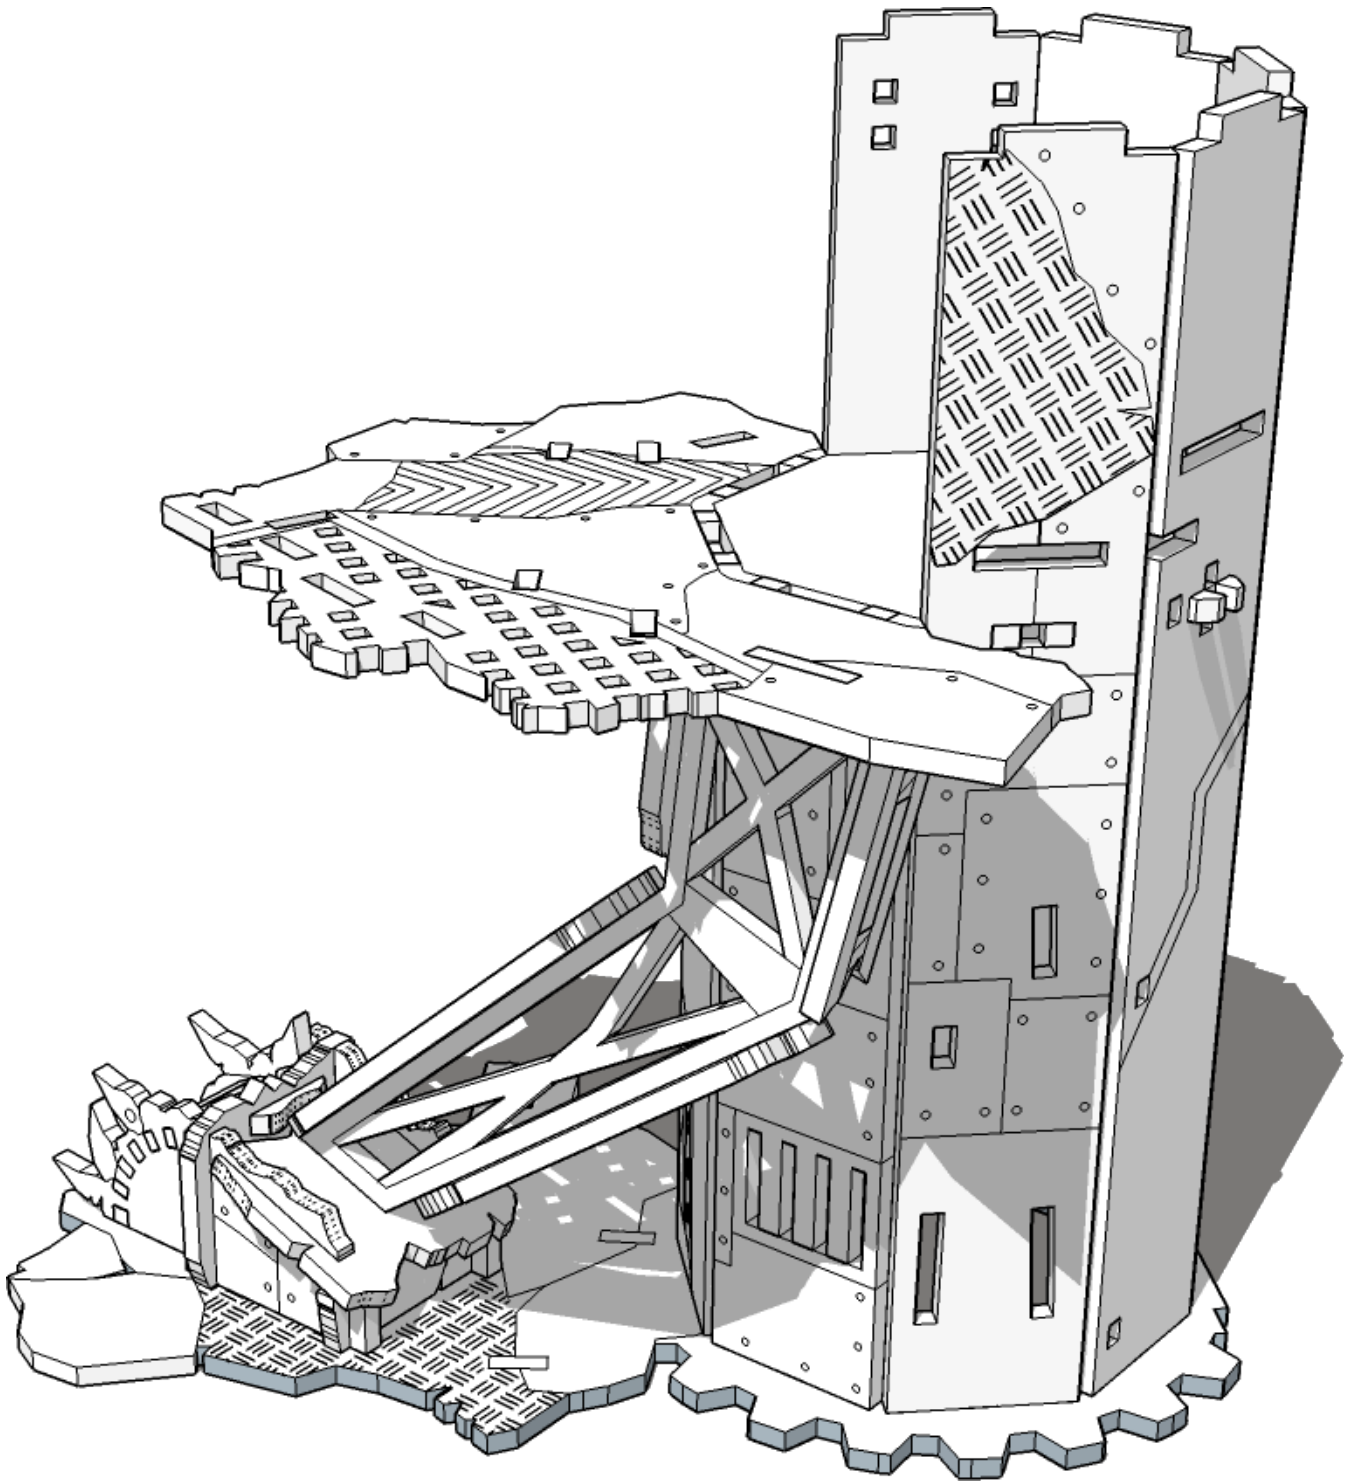

TABLETOP SCENICS

TTSCW-SFG-125
Orc Zzzap Tower

30