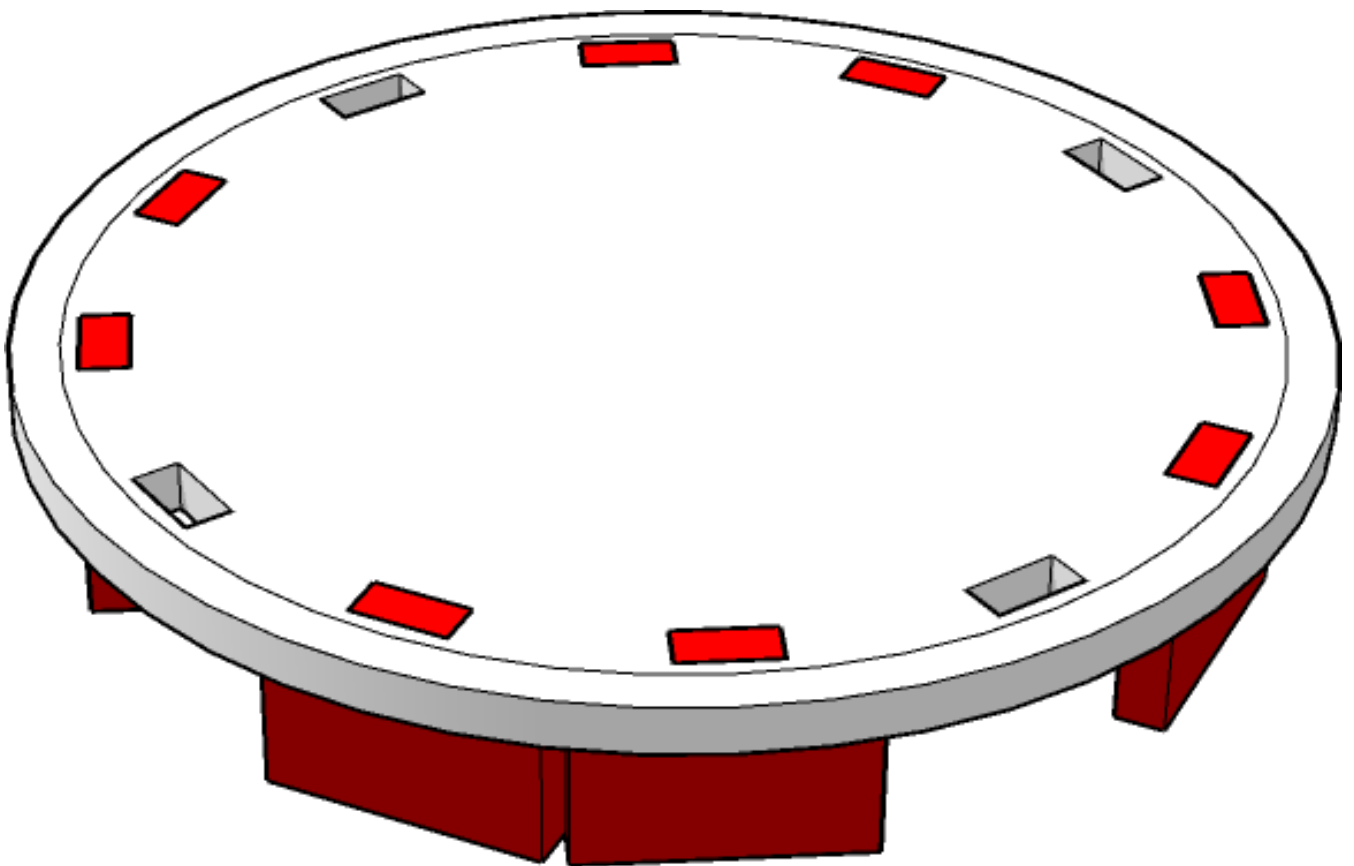

TABLETOP SCENICS

TTPSx-SOV-020
L'isola del Faro

107