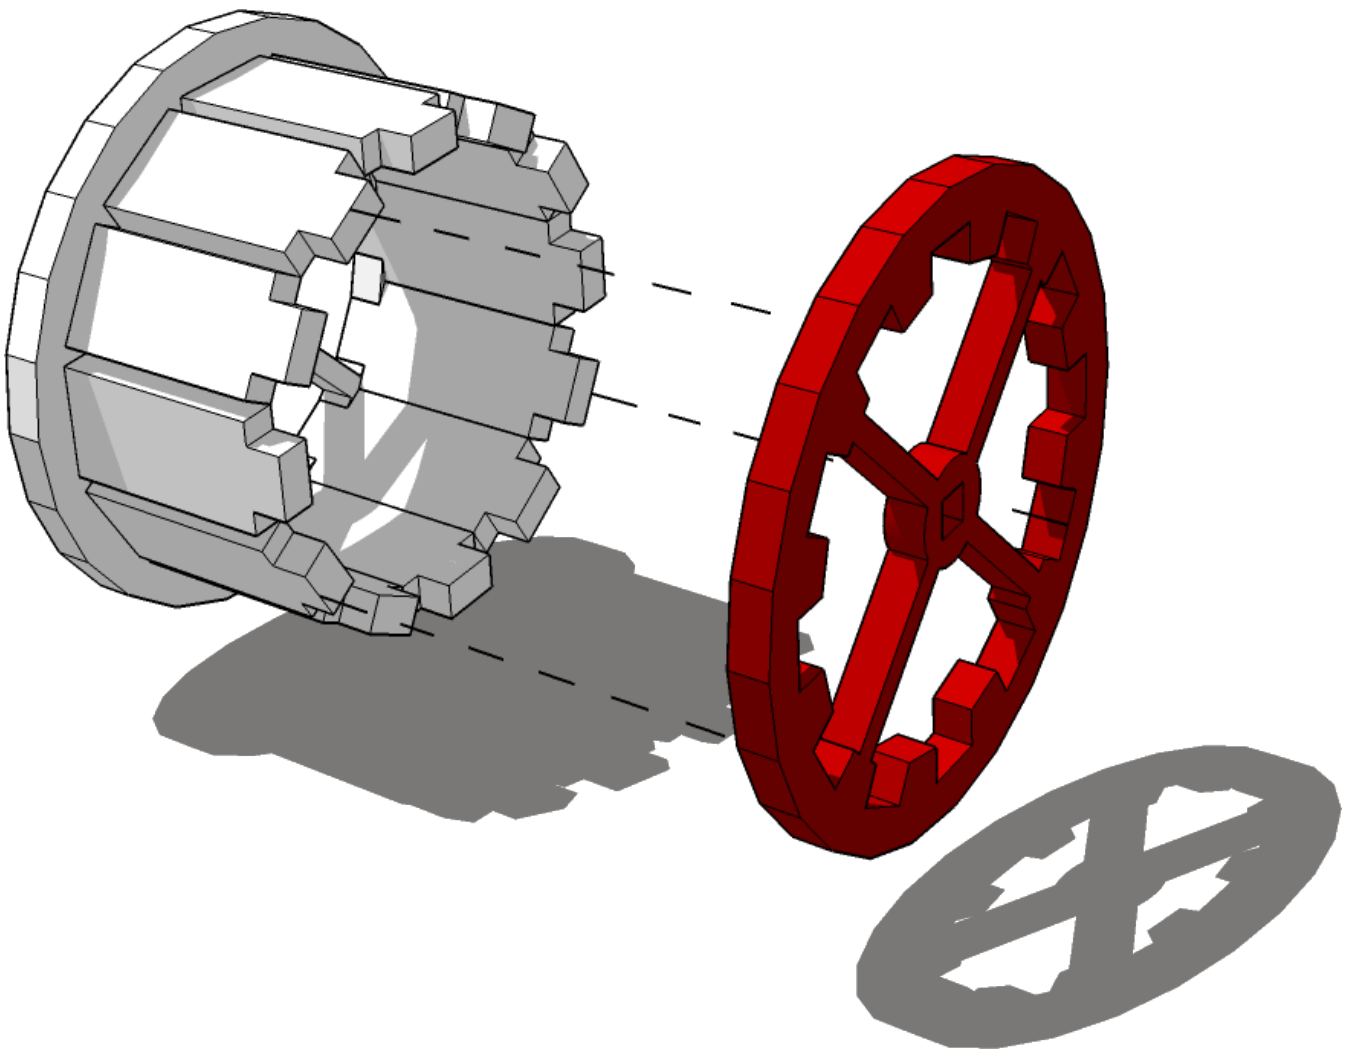

TABLETOP SCENICS

TTPSx-SOV-020
L'isola del Faro

17