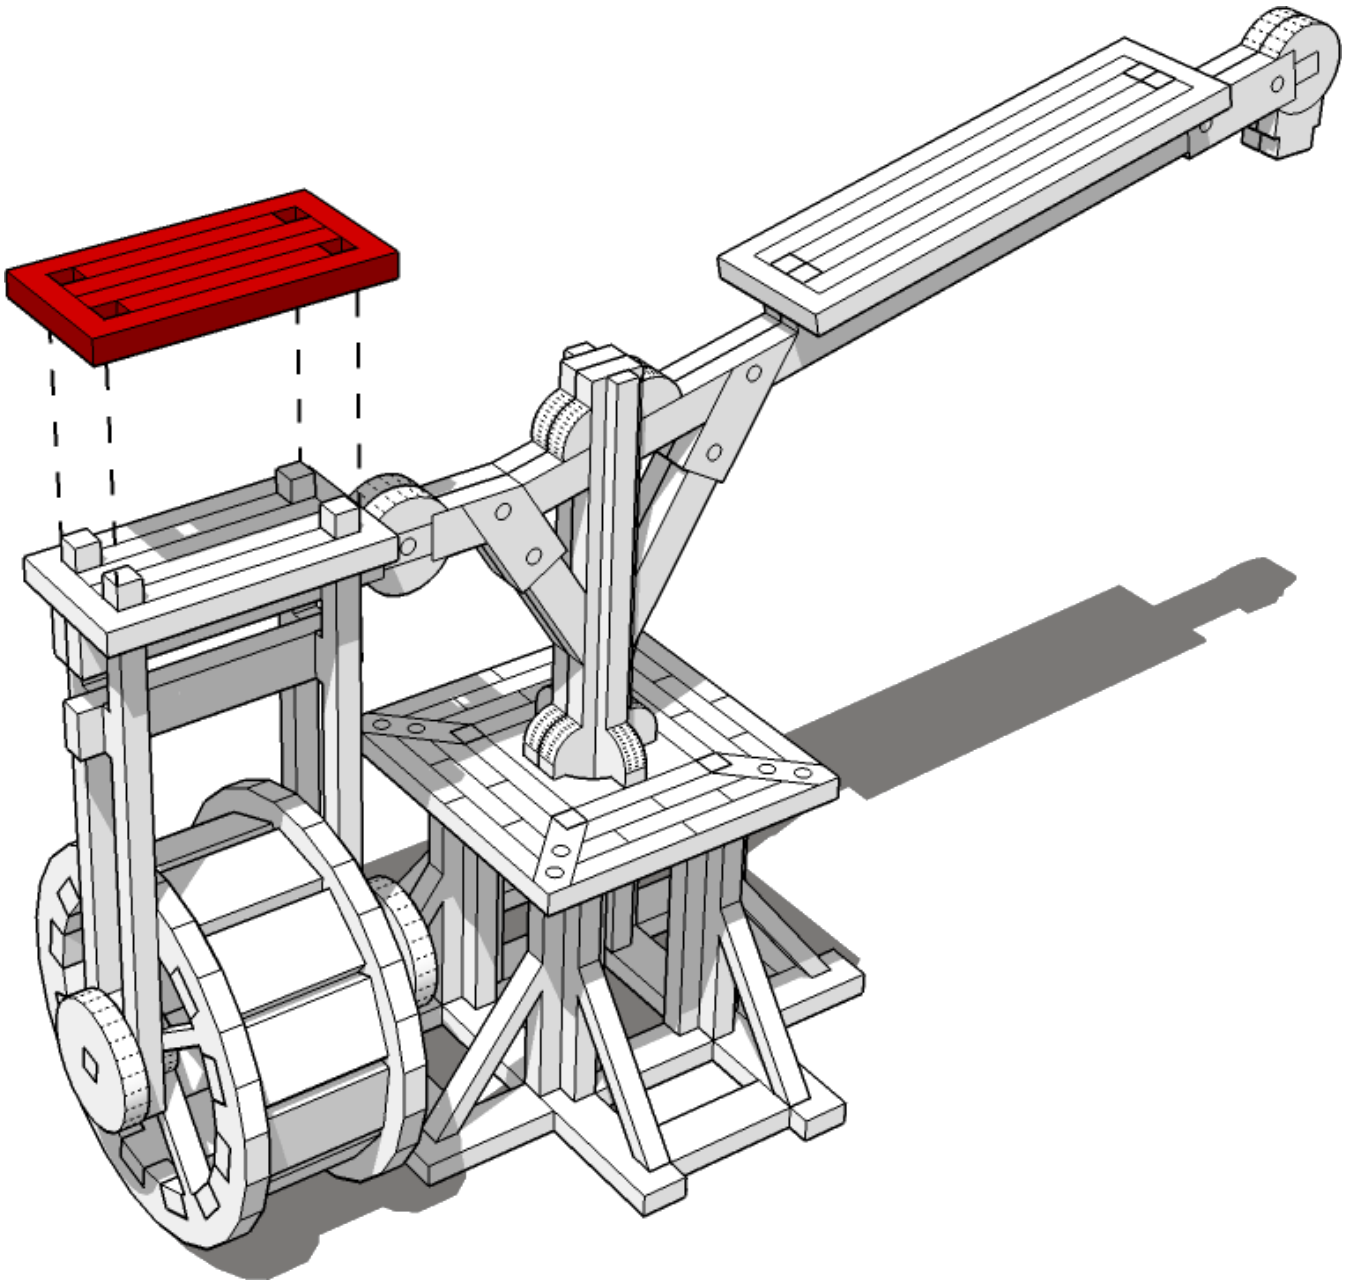

TABLETOP SCENICS

TTPSx-SOV-020
L'isola del Faro

27