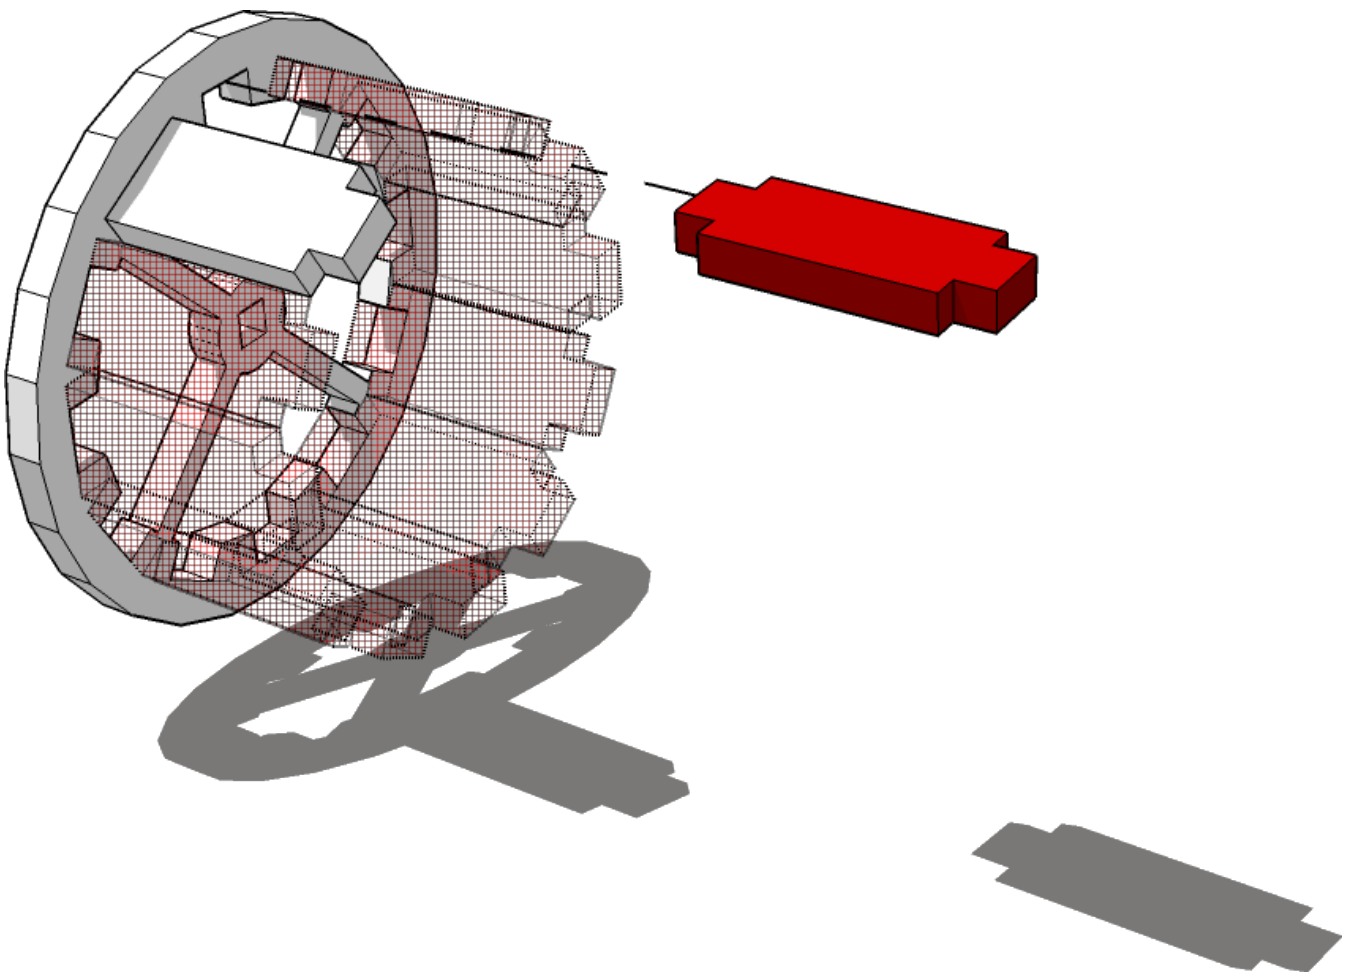

TABLETOP SCENICS

TTPSx-SOV-020
L'isola del Faro

16