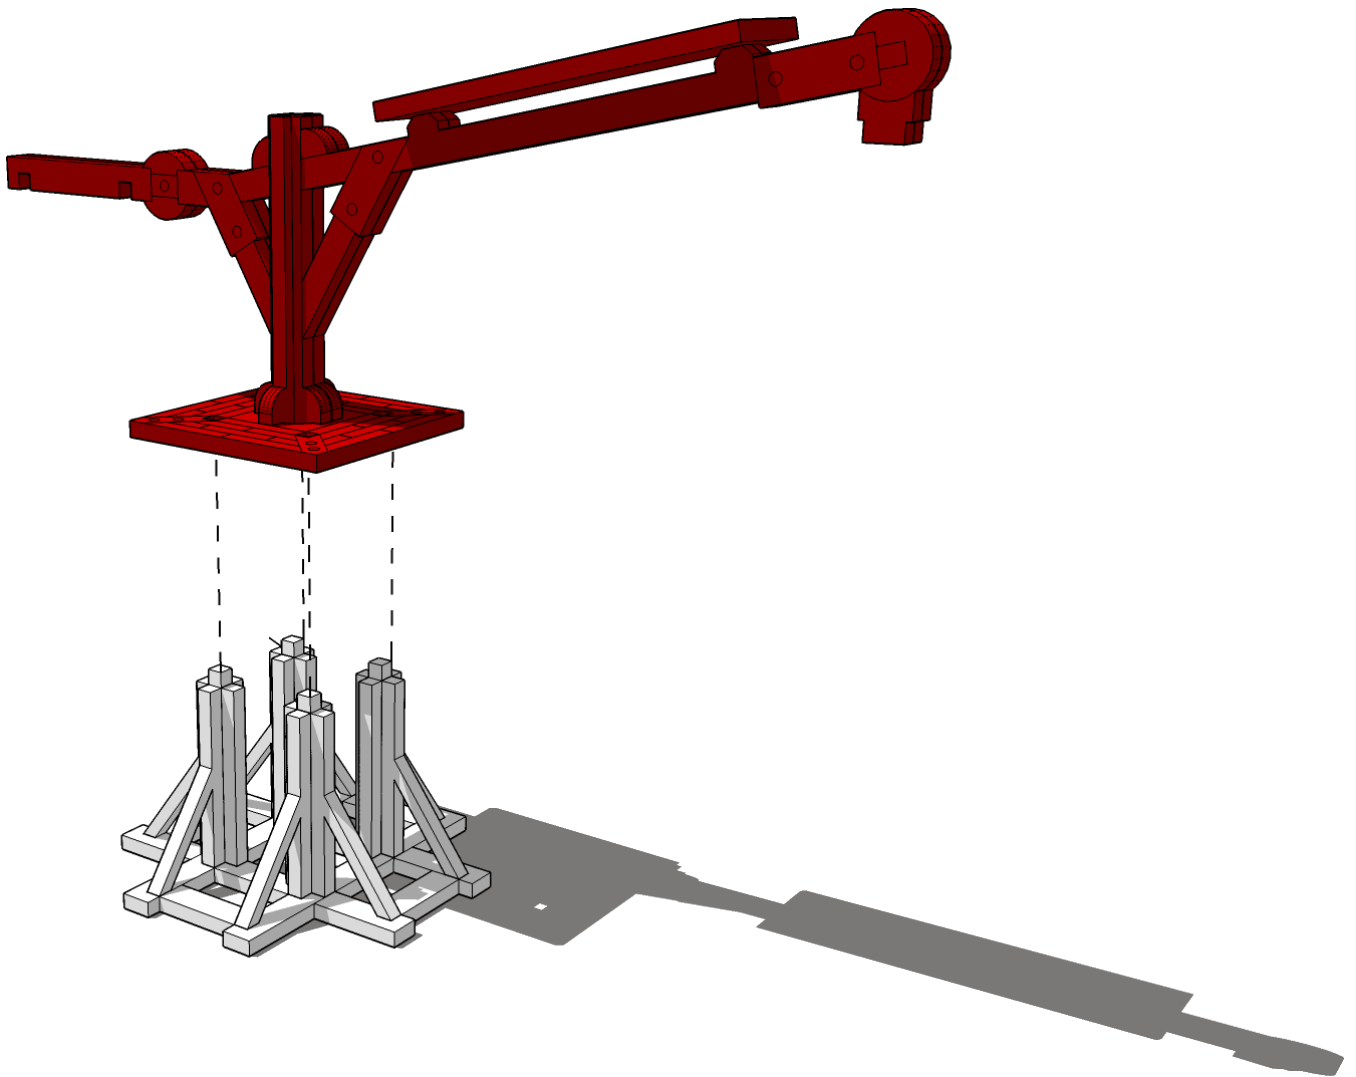

Do not glue the highlighted ring to the platform, only to the crane arms. This enables it to rotate

 **TTCOMBAT**

TABLETOP SCENICS

TTPSx-SOV-020
L'isola del Faro

14

TABLETOP SCENICS

TTPSx-SOV-020
L'isola del Faro