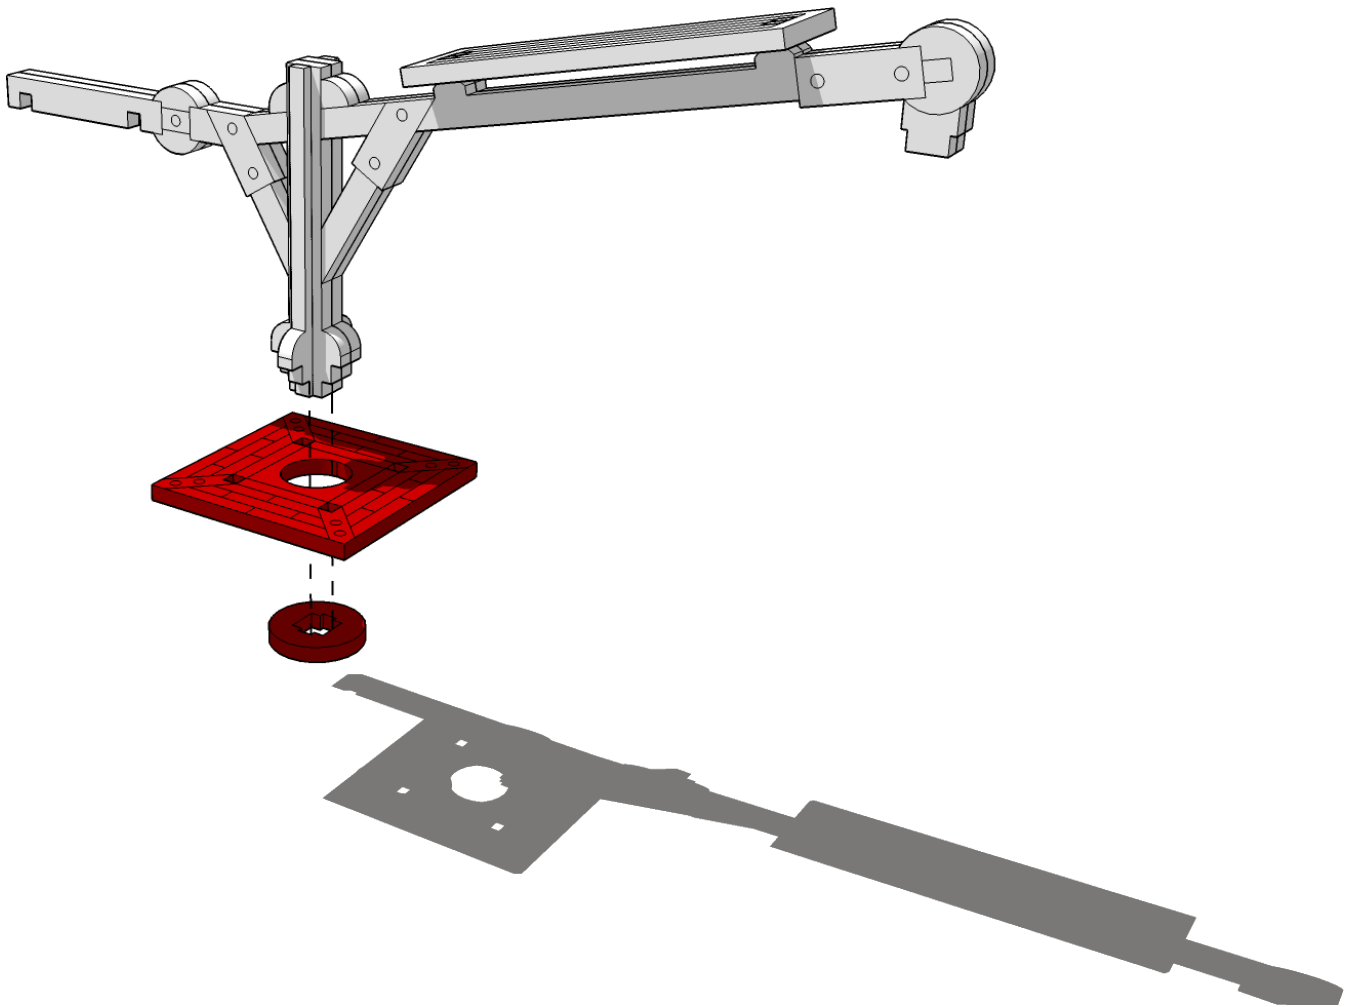

Do not glue the highlighted ring to the platform, only to the crane arms. This enables it to rotate

 **TTCOMBAT**

TABLETOP SCENICS

TTPSx-SOV-020
L'isola del Faro

14

TABLETOP SCENICS

TTPSx-SOV-020
L'isola del Faro