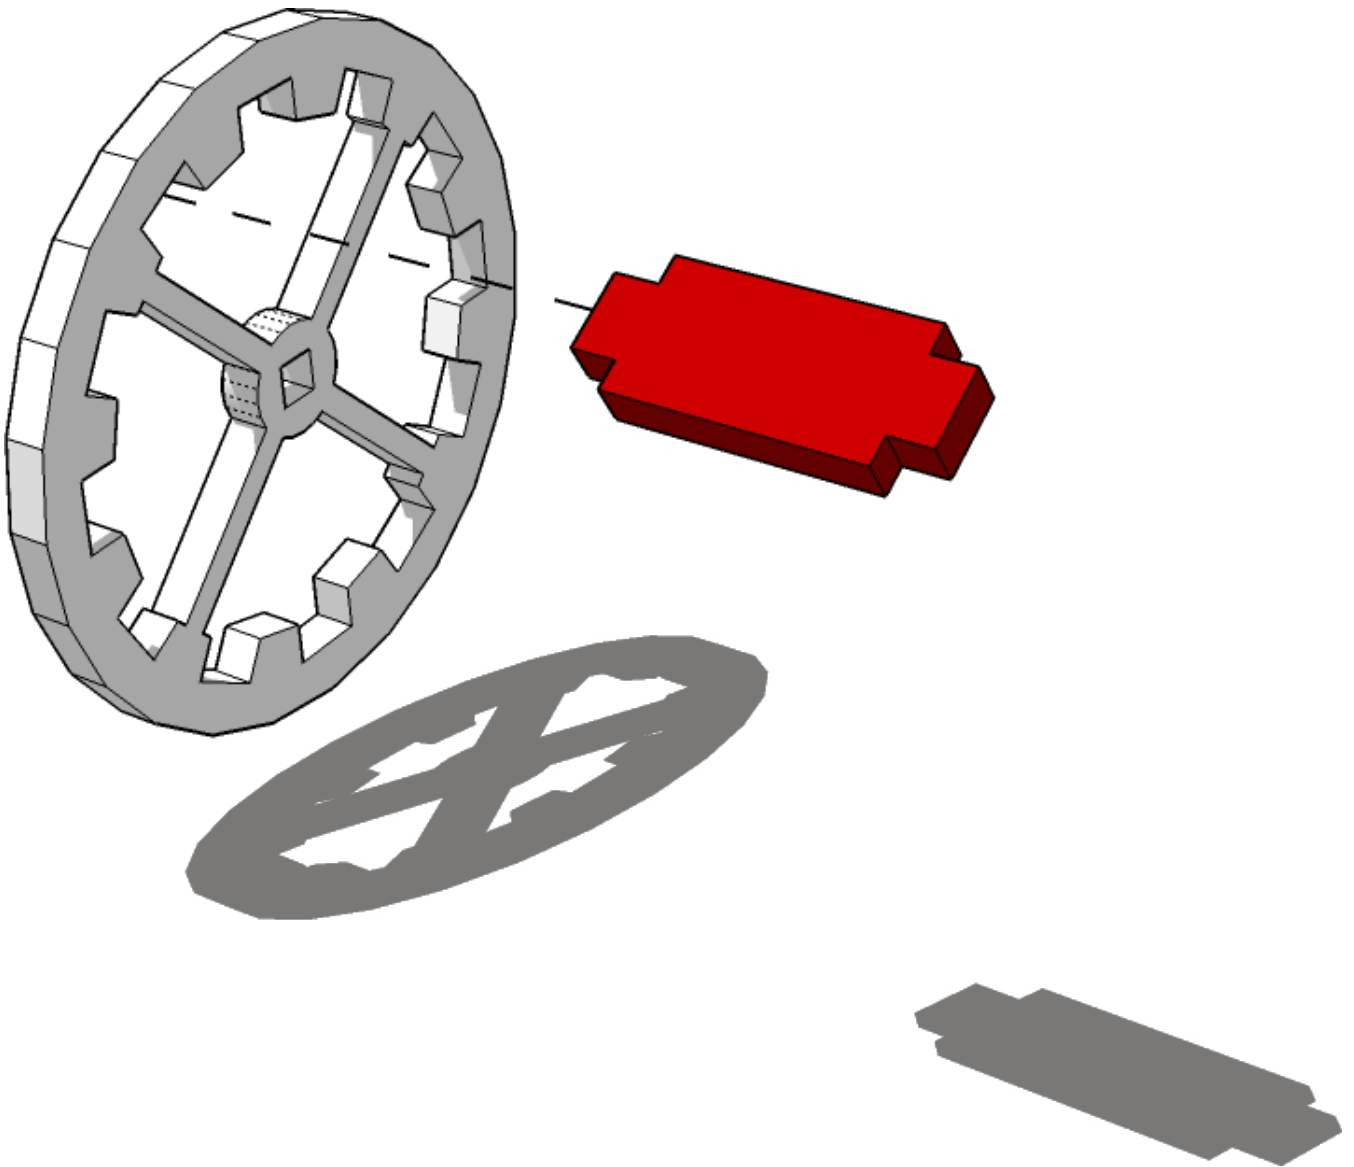

TABLETOP SCENICS

TTPSx-SOV-020
L'isola del Faro

15