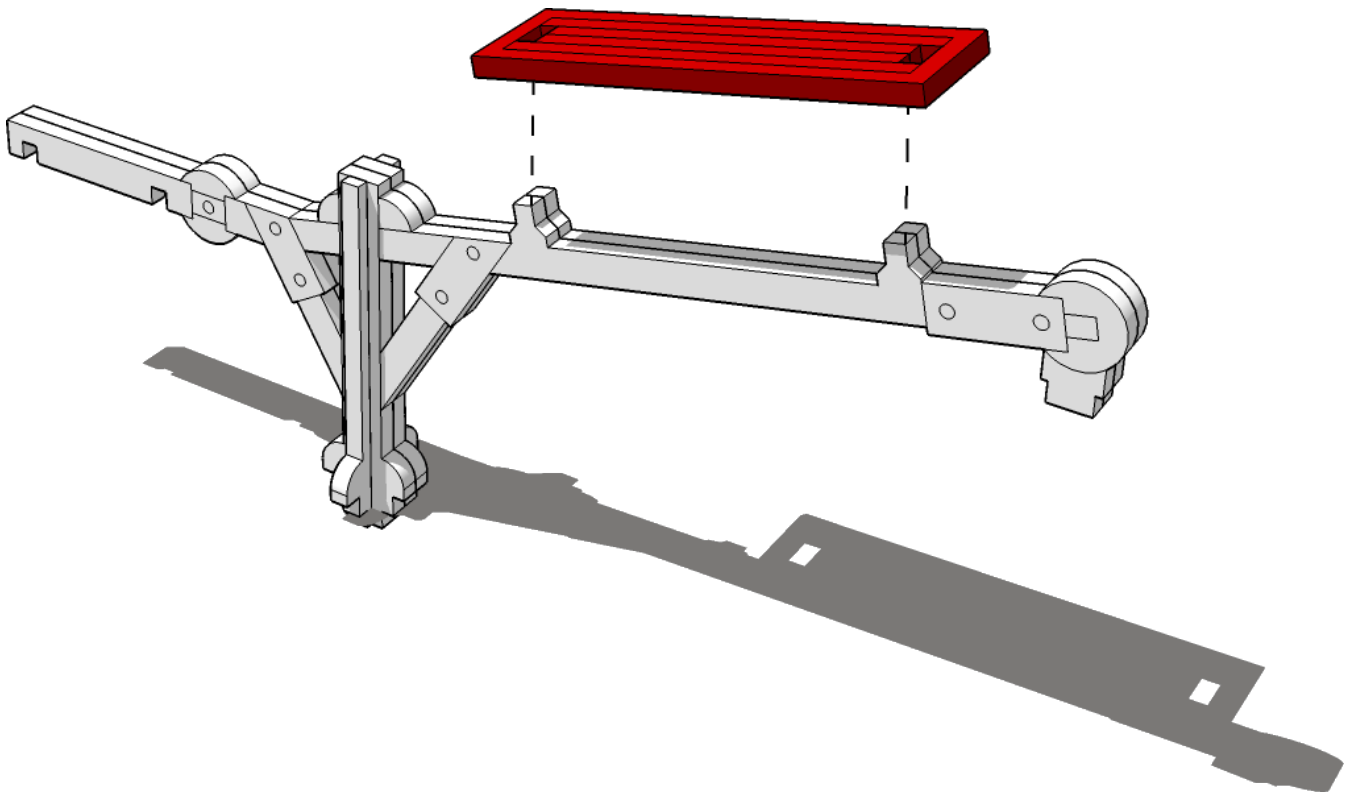

TABLETOP SCENICS

TTPSx-SOV-020
L'isola del Faro

12