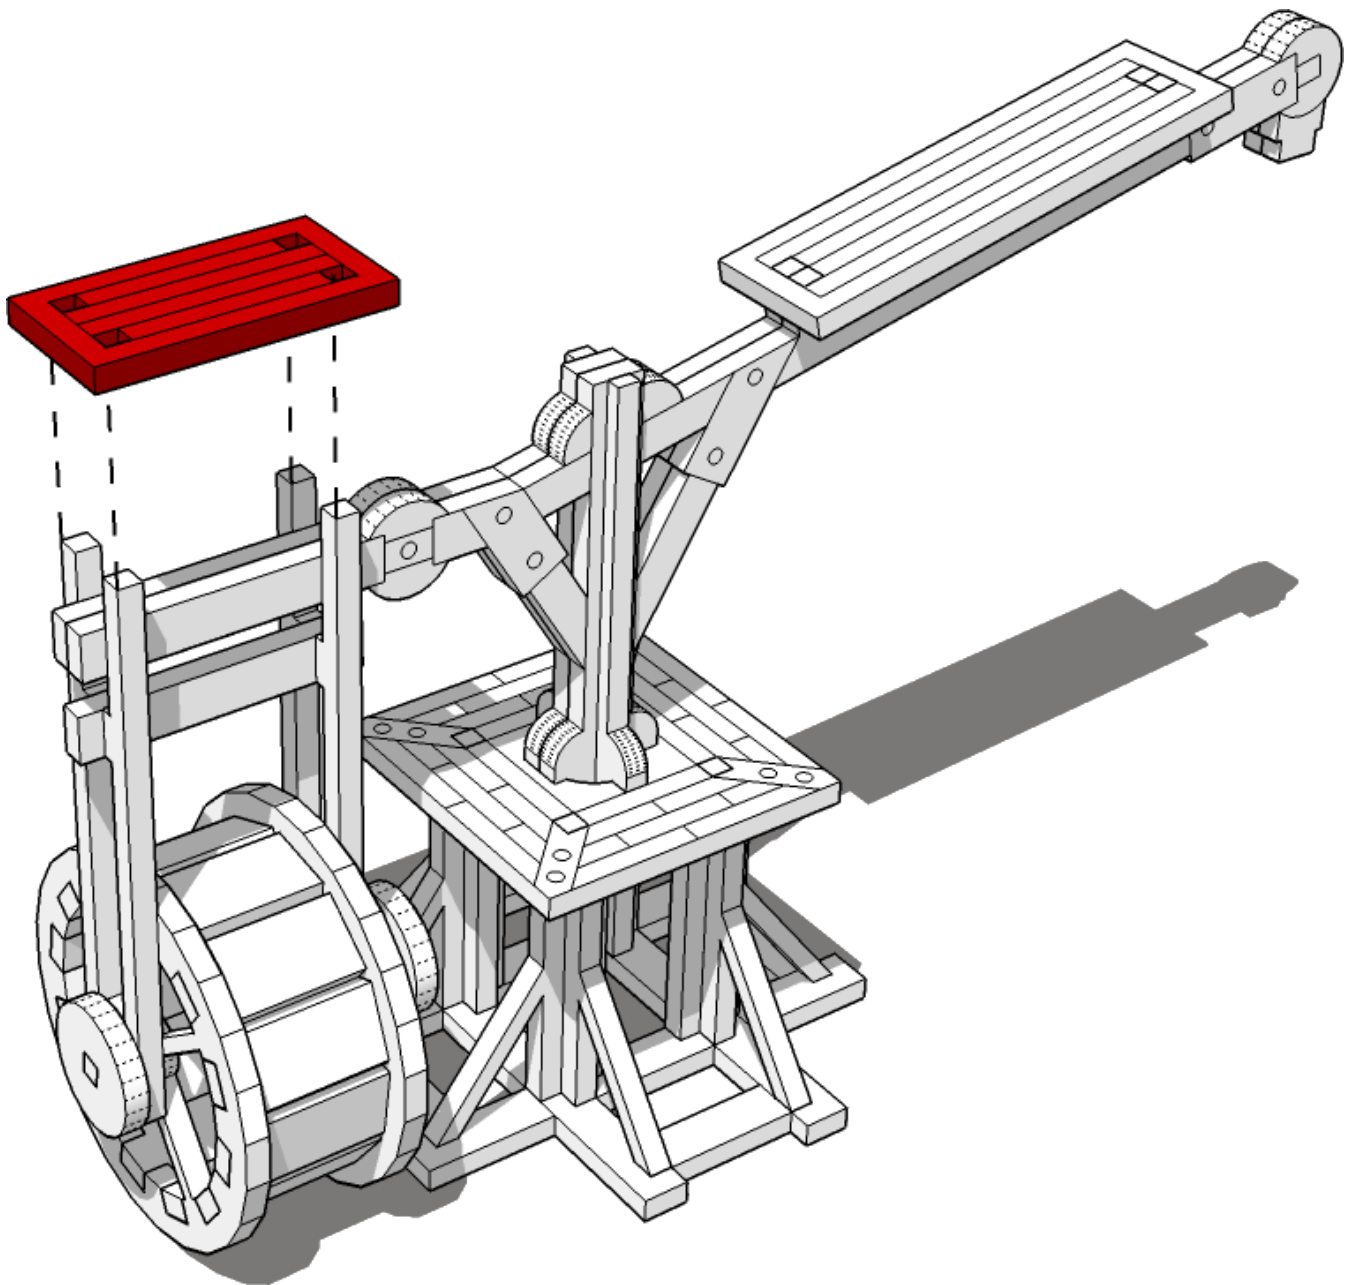

TABLETOP SCENICS

TTPSx-SOV-020
L'isola del Faro

26