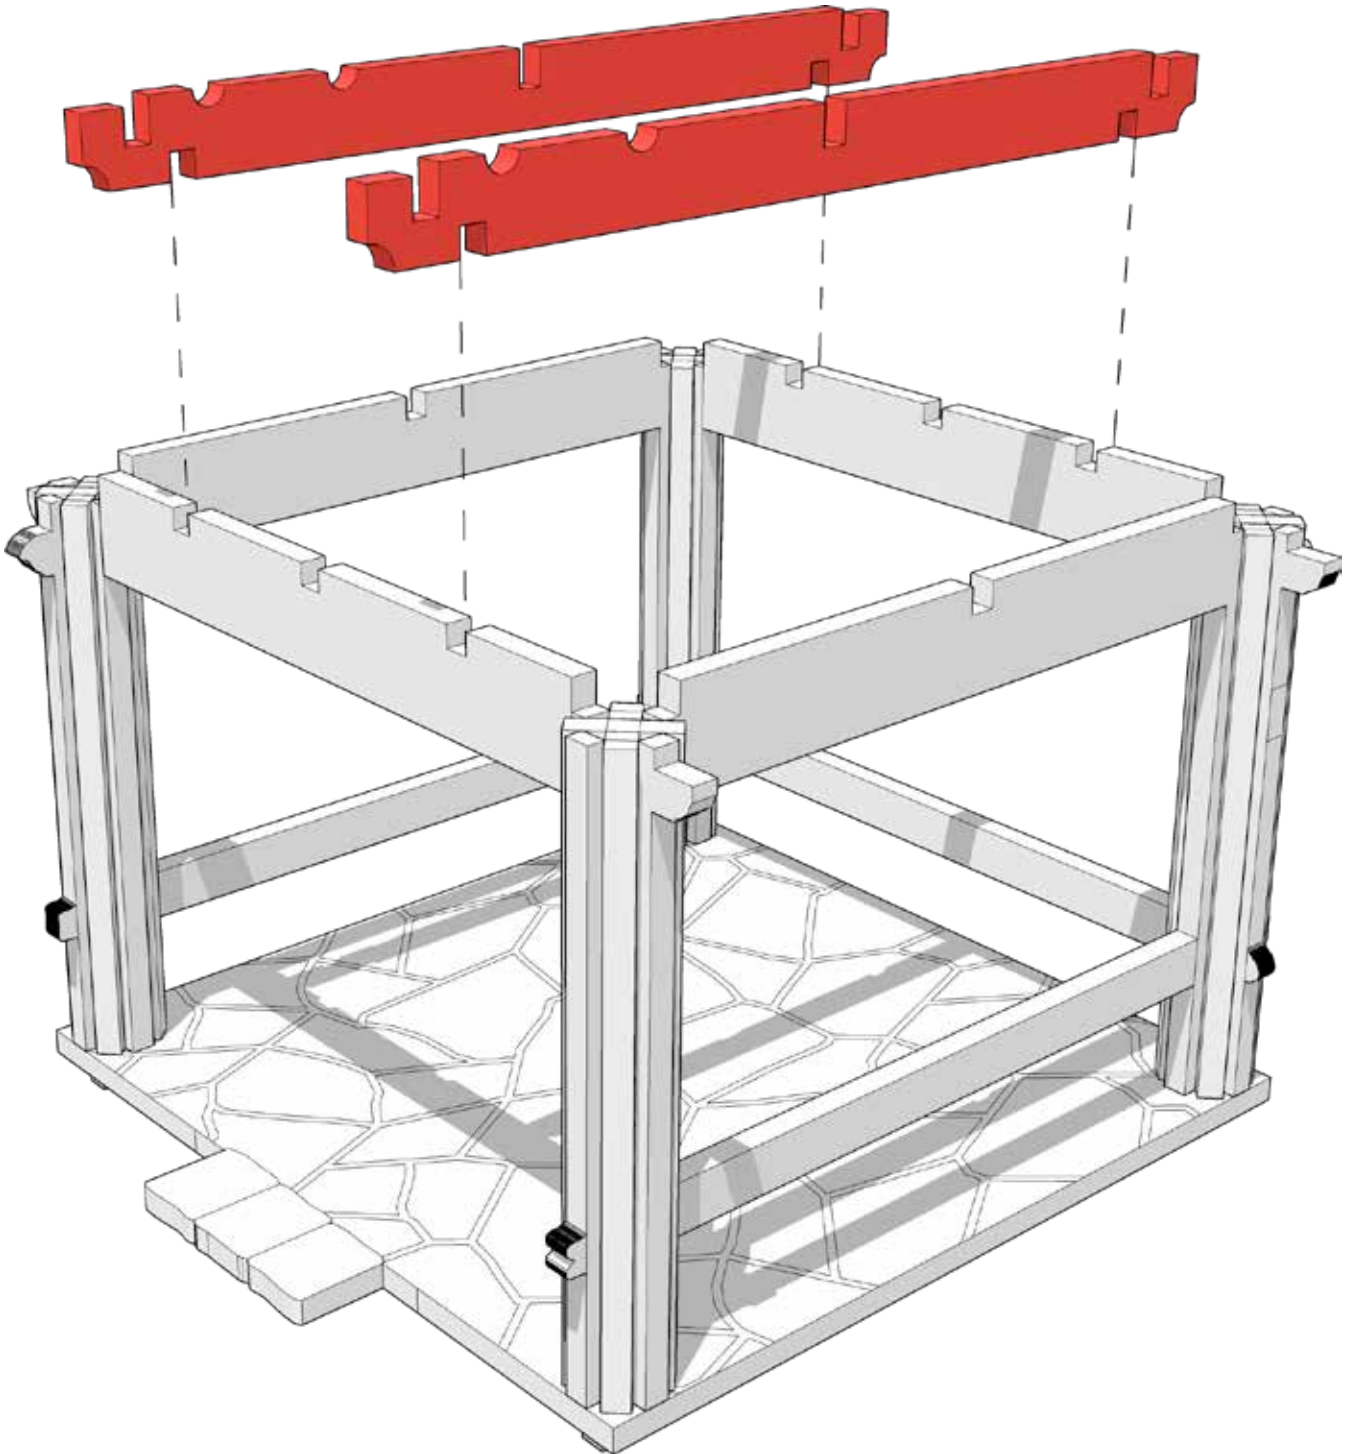

TABLETOP SCENICS

TTPSx-EES-018
Toshi:
Hakkaku-ji Temple

49