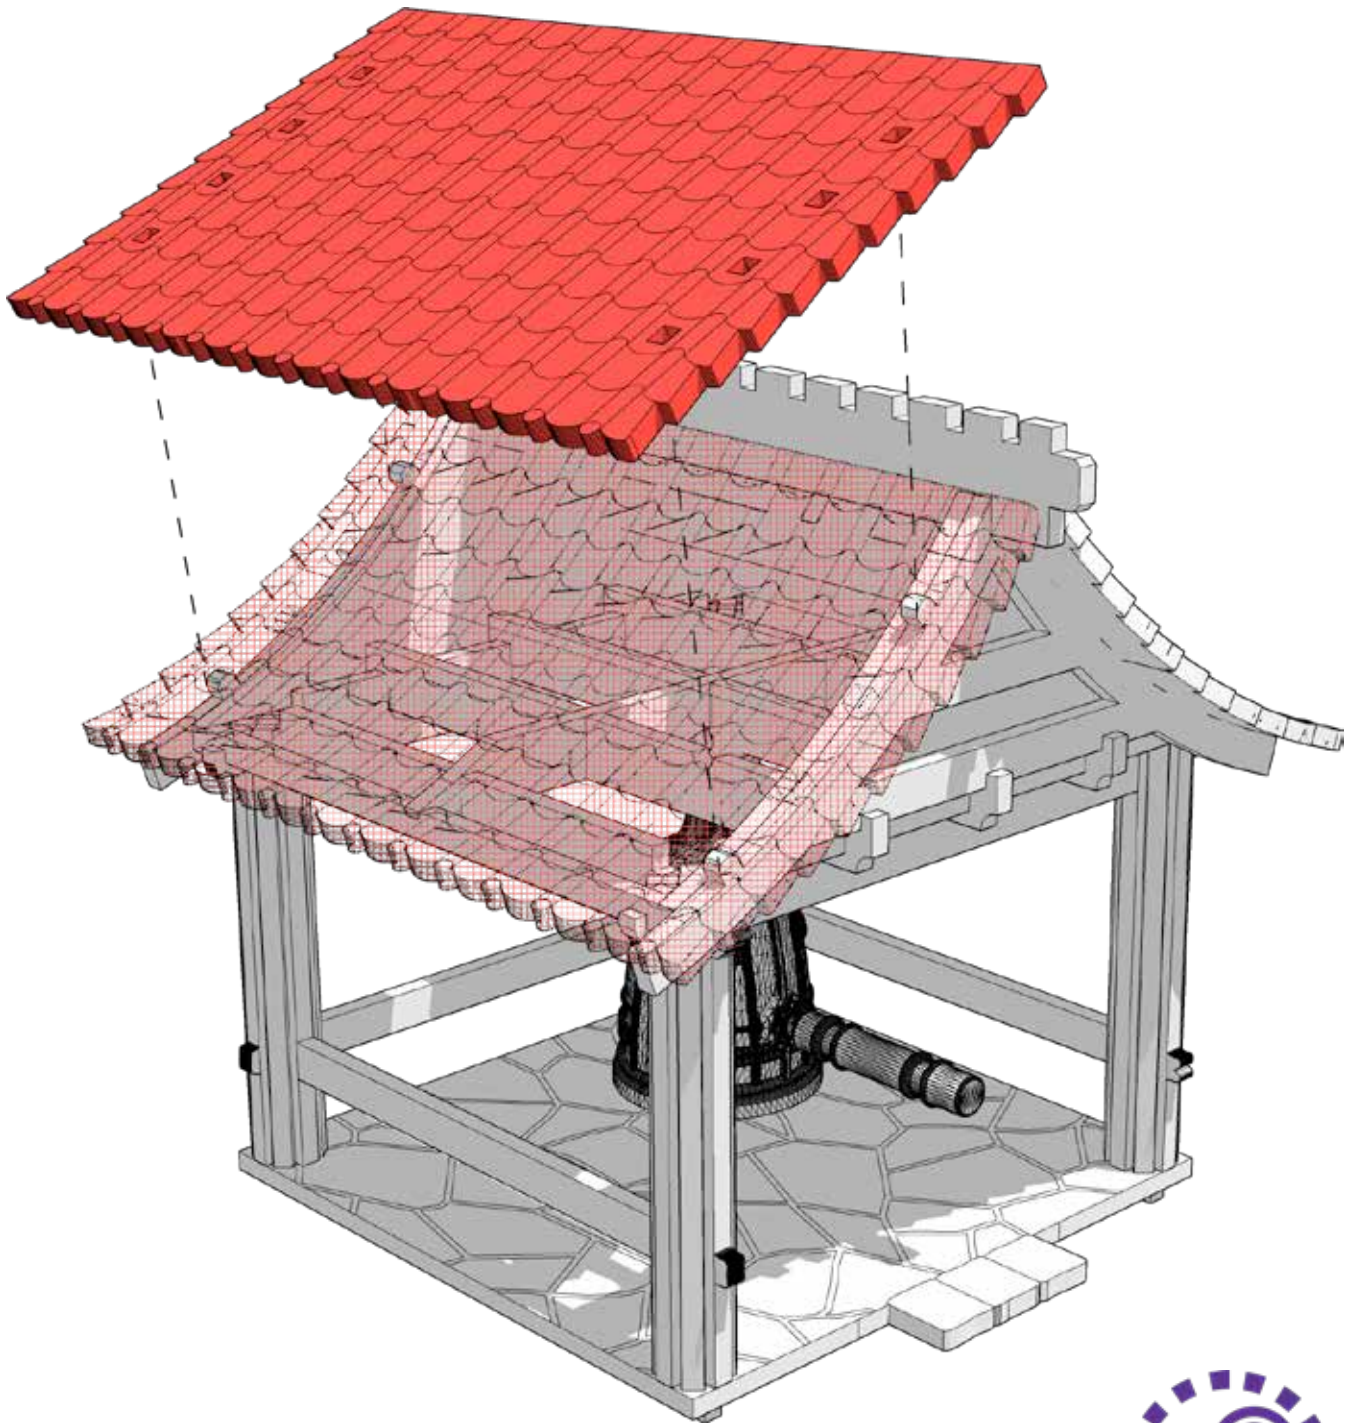

TABLETOP SCENICS

60

TTPSx-EES-018
Toshi:
Hakkaku-ji Temple

Align the tabs closest to the top on both sides. Gently press down the on the highlighted part, working down the roof towards lower tabs. It should curve into place. Fast drying glue recommended

TTCOMBAT