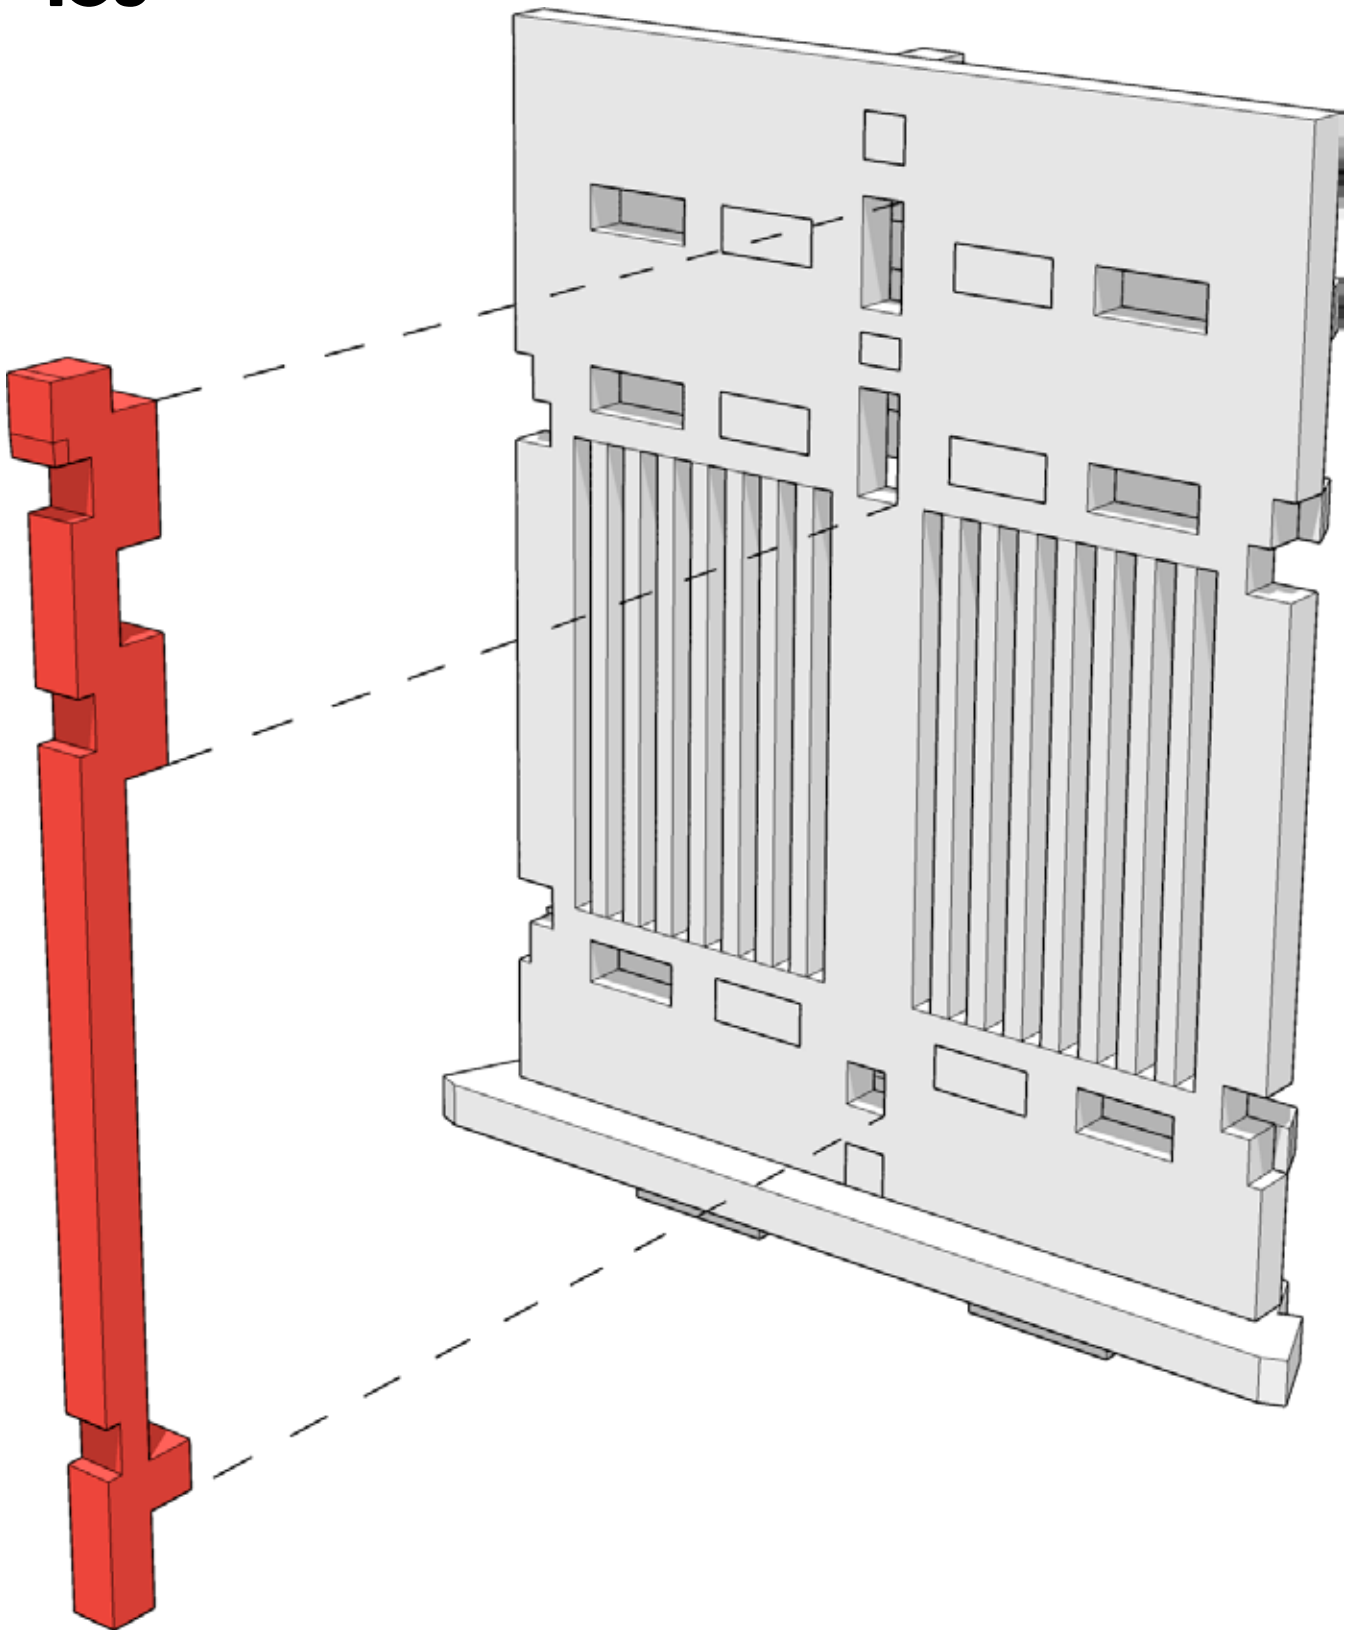

TABLETOP SCENICS

TTPSX-EES-018

Toshi:

Hakkaku-ji Temple

103