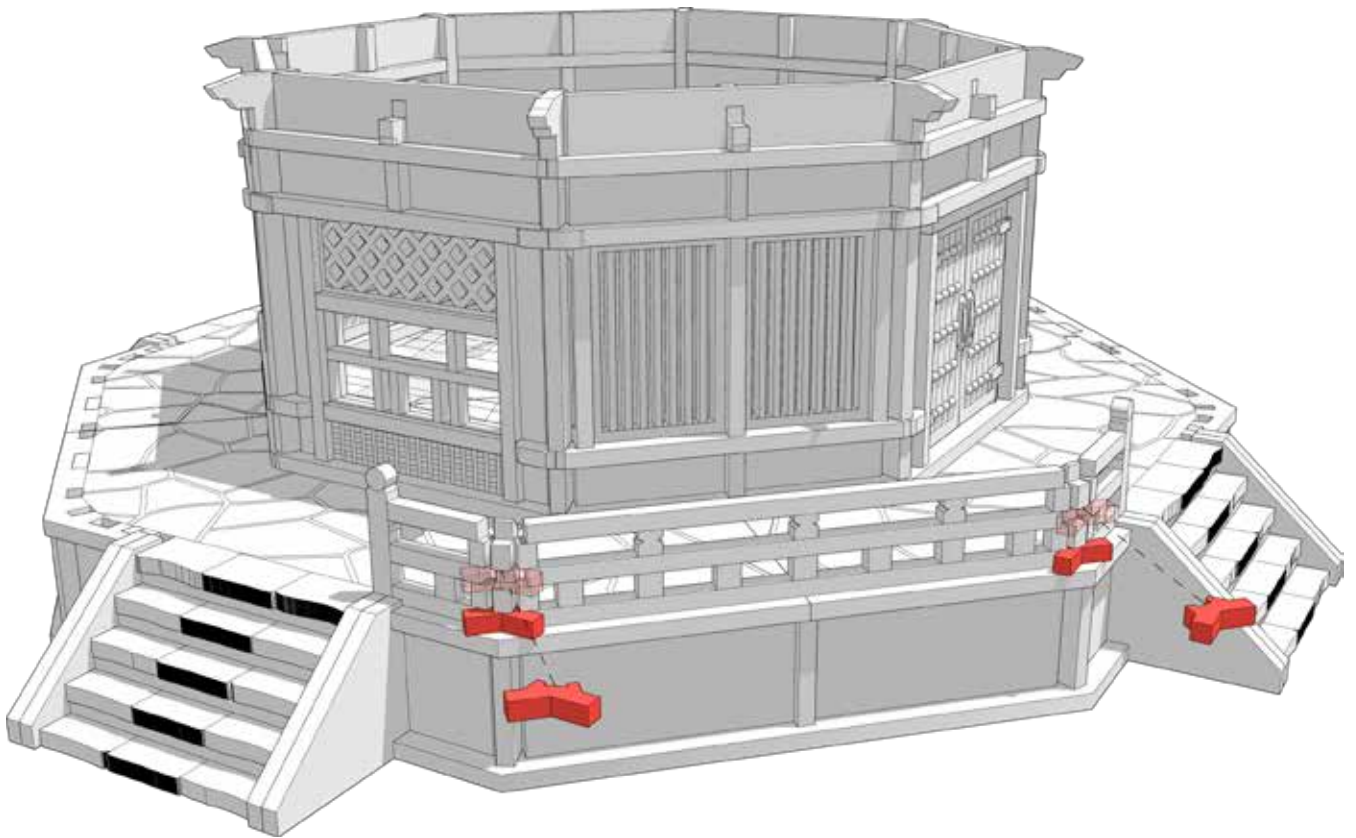

TABLETOP SCENICS

179

TTPSx-EES-018
Toshi:
Hakkaku-ji Temple