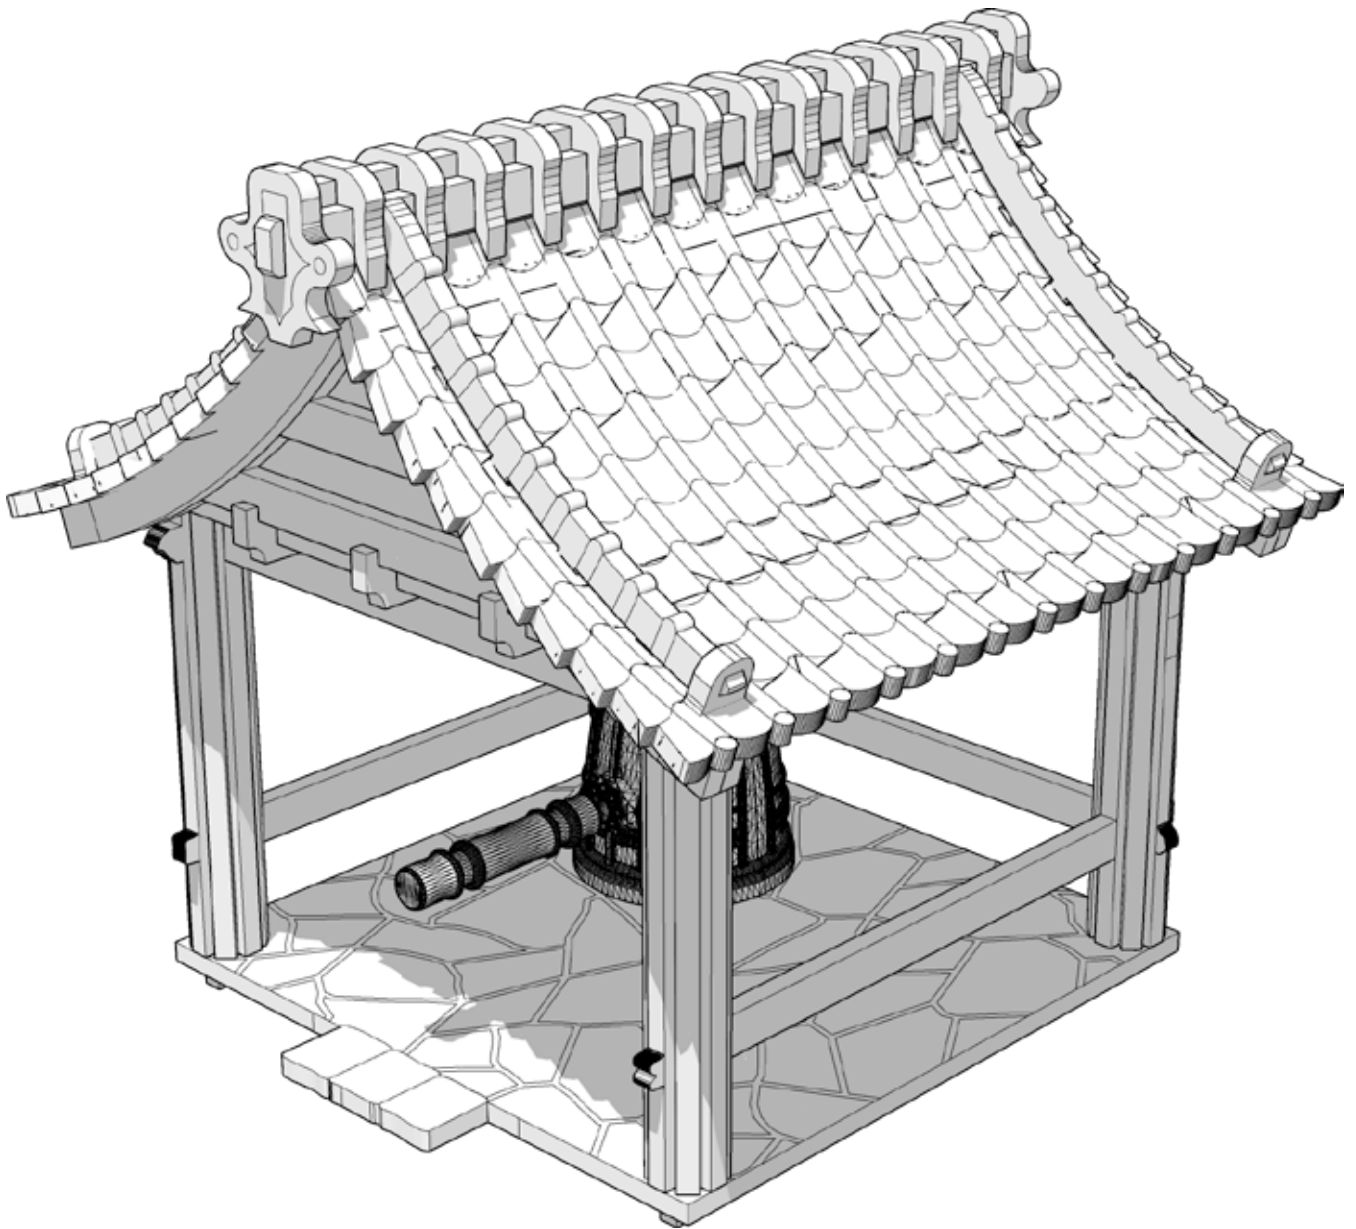

TABLETOP SCENICS

75

TTPSx-EES-018
Toshi:
Hakkaku-ji Temple