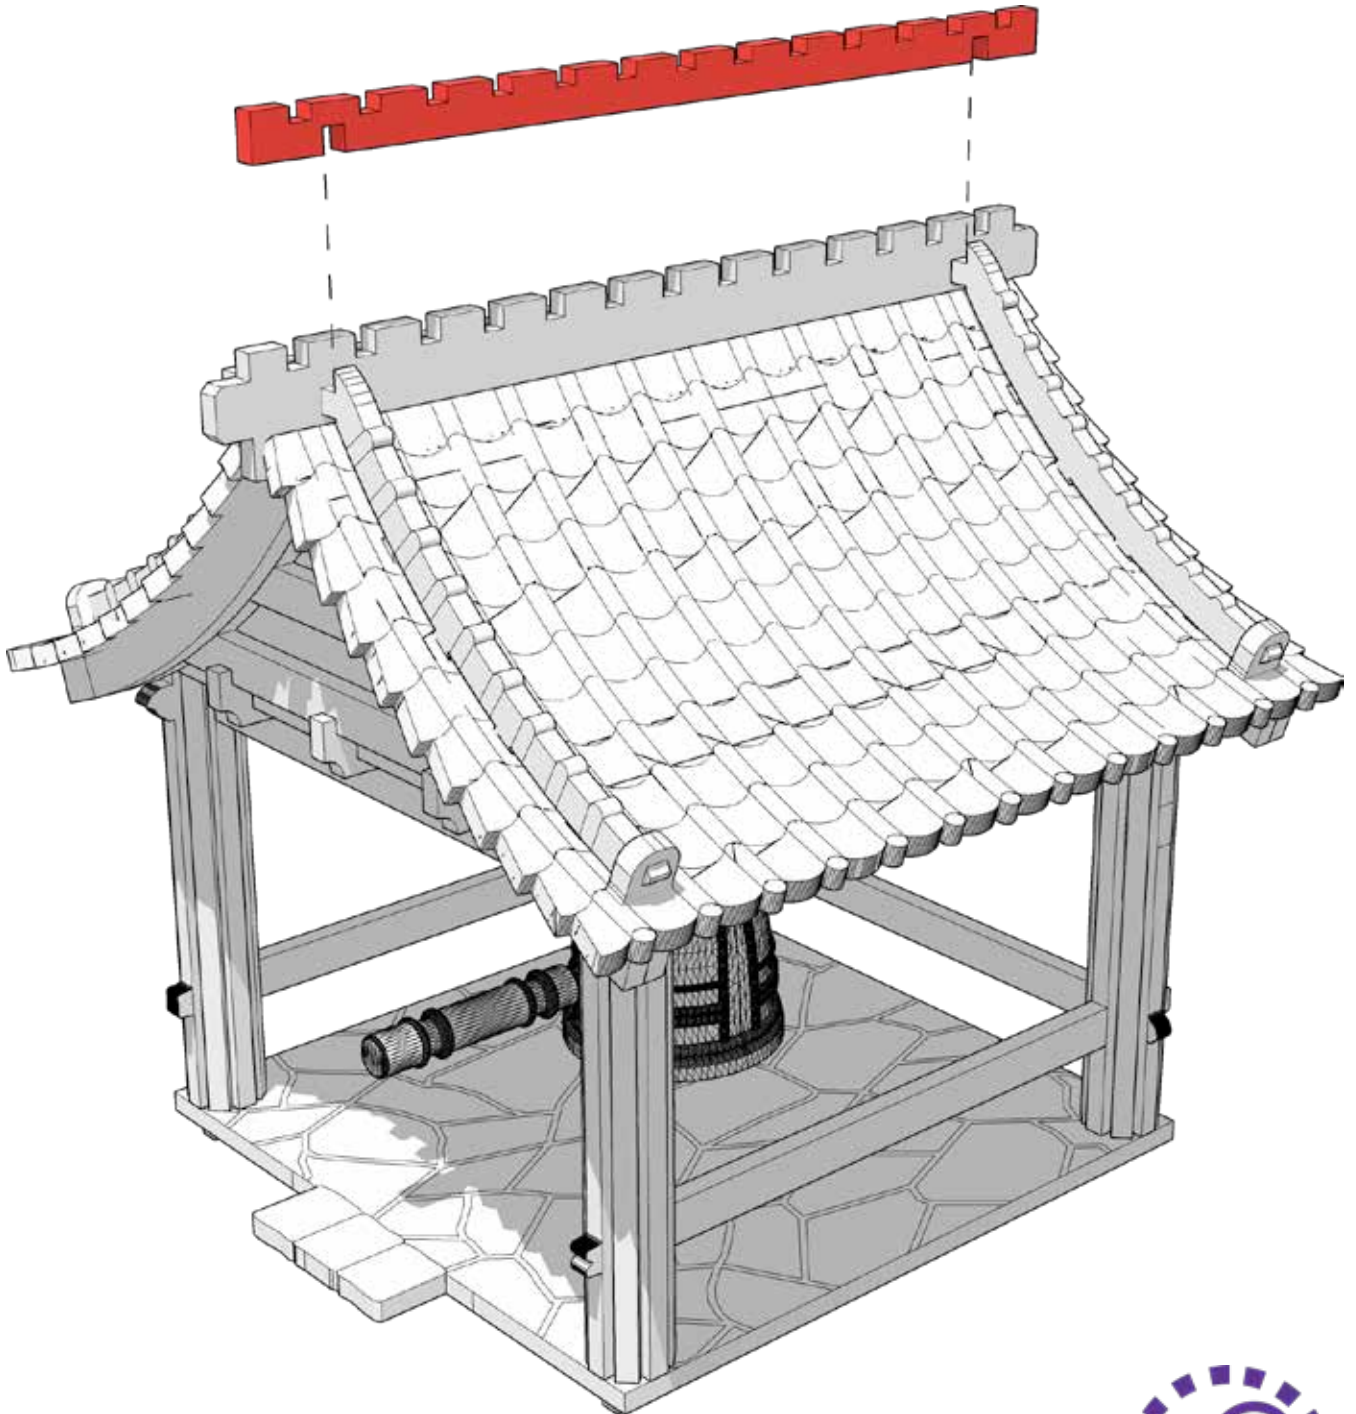

Make sure the slots in the highlighted part align with the slots of the main centre beam

 **TTCOMBAT**

TABLETOP SCENICS

TTPSx-EES-018

Toshi:

Hakkaku-ji Temple

72

TABLETOP SCENICS