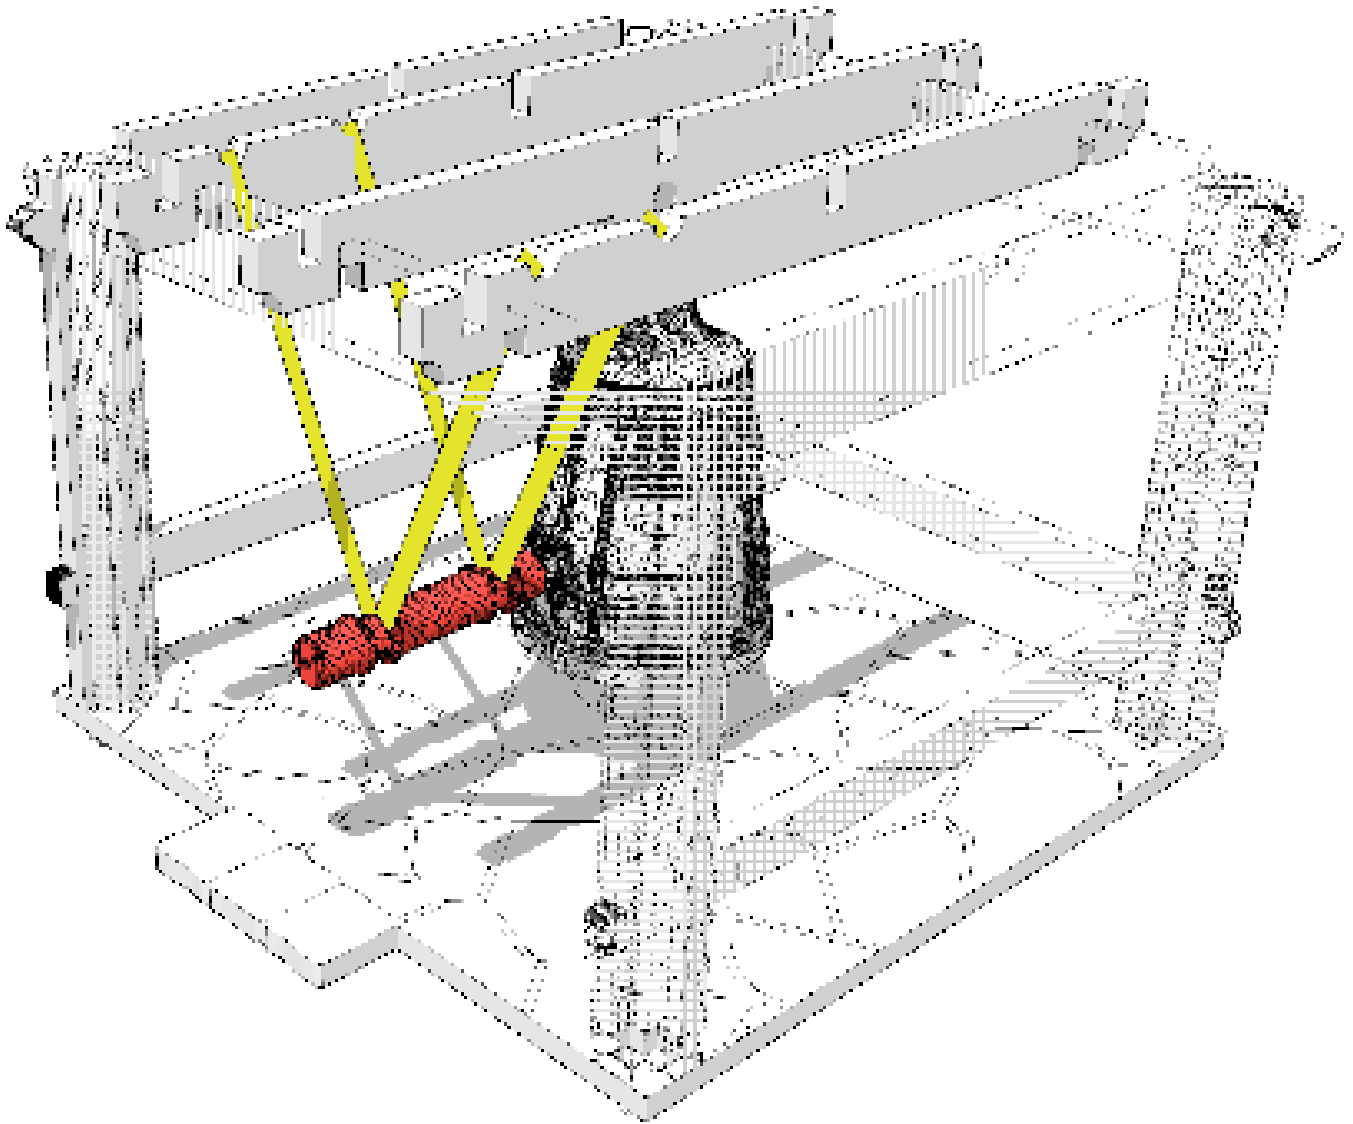

Circle flower should be facing the front as shown

TABLETOP SCENICS

52

TTPSx-EES-018
Toshi:
Hakkaku-ji Temple

The bell ringer is recommended to tie in as shown by the yellow lines and should align with the bell flower circle.