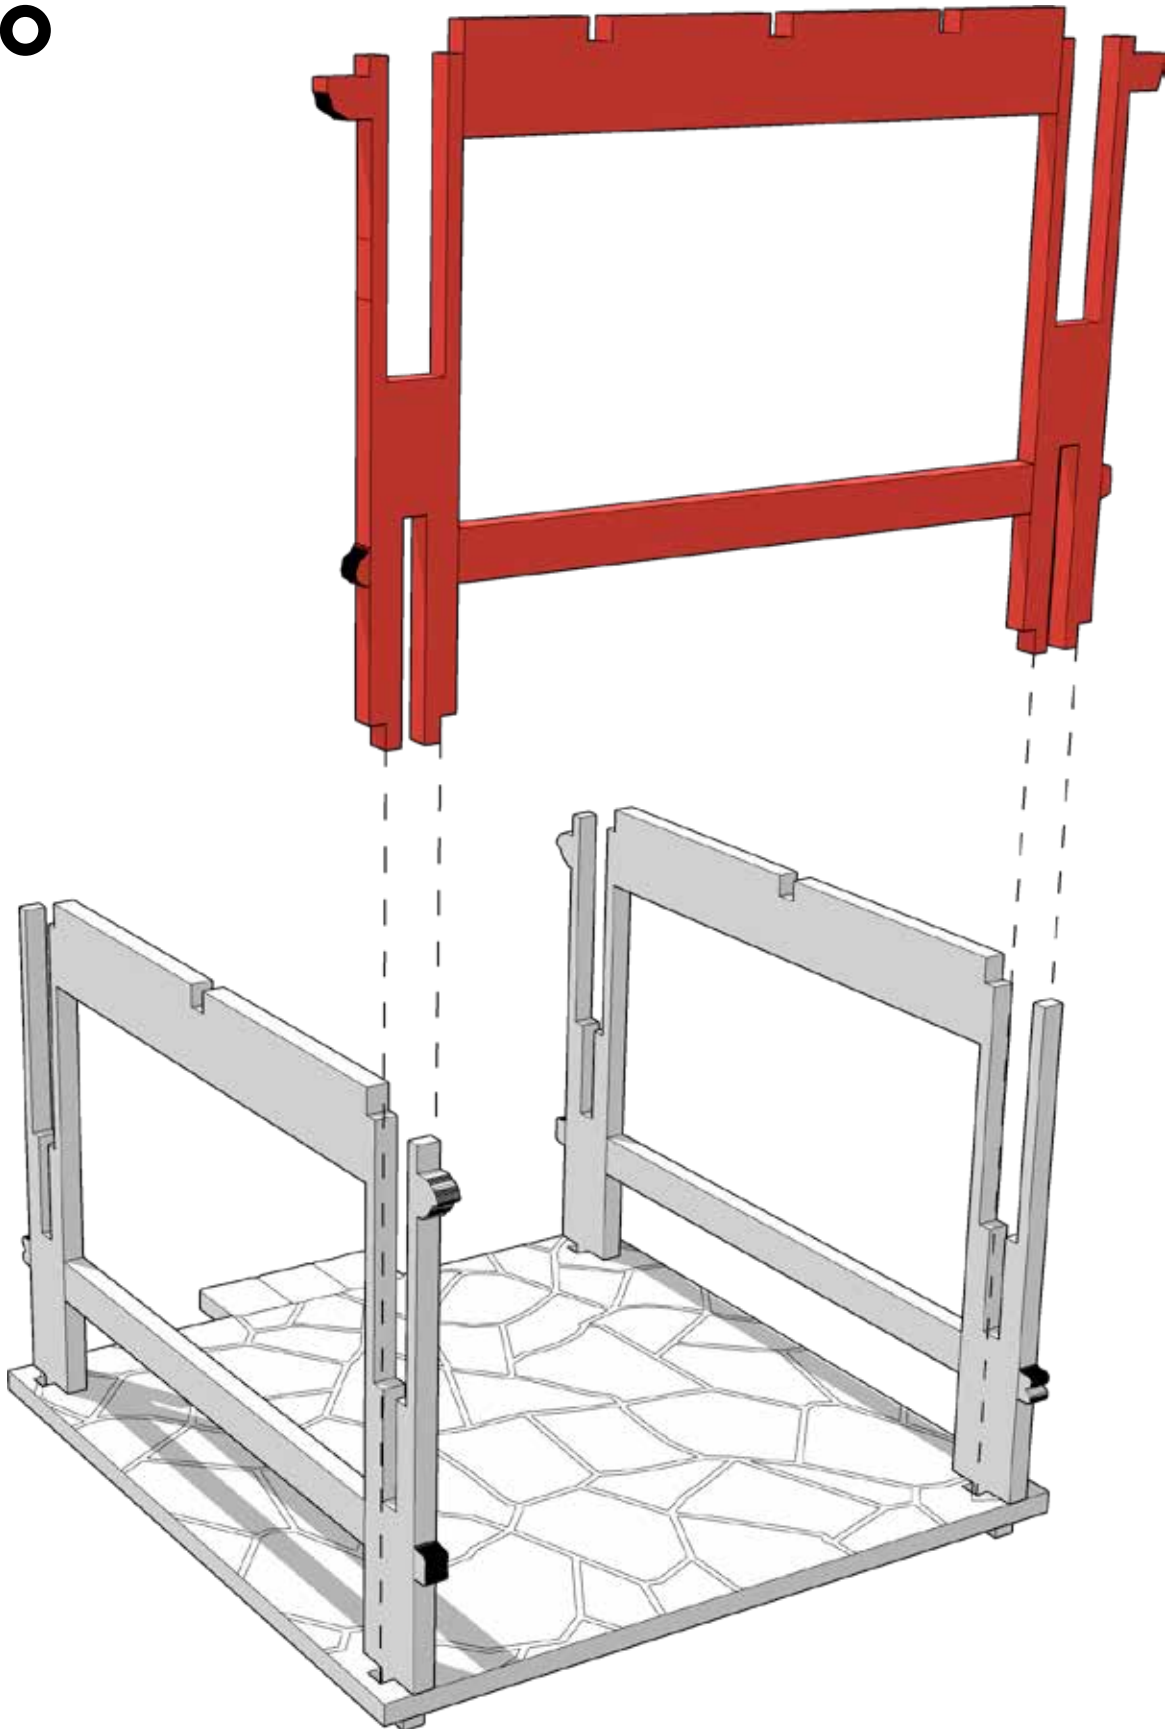

TABLETOP SCENICS

TTPSx-EES-018

Toshi:

Hakkaku-ji Temple

40