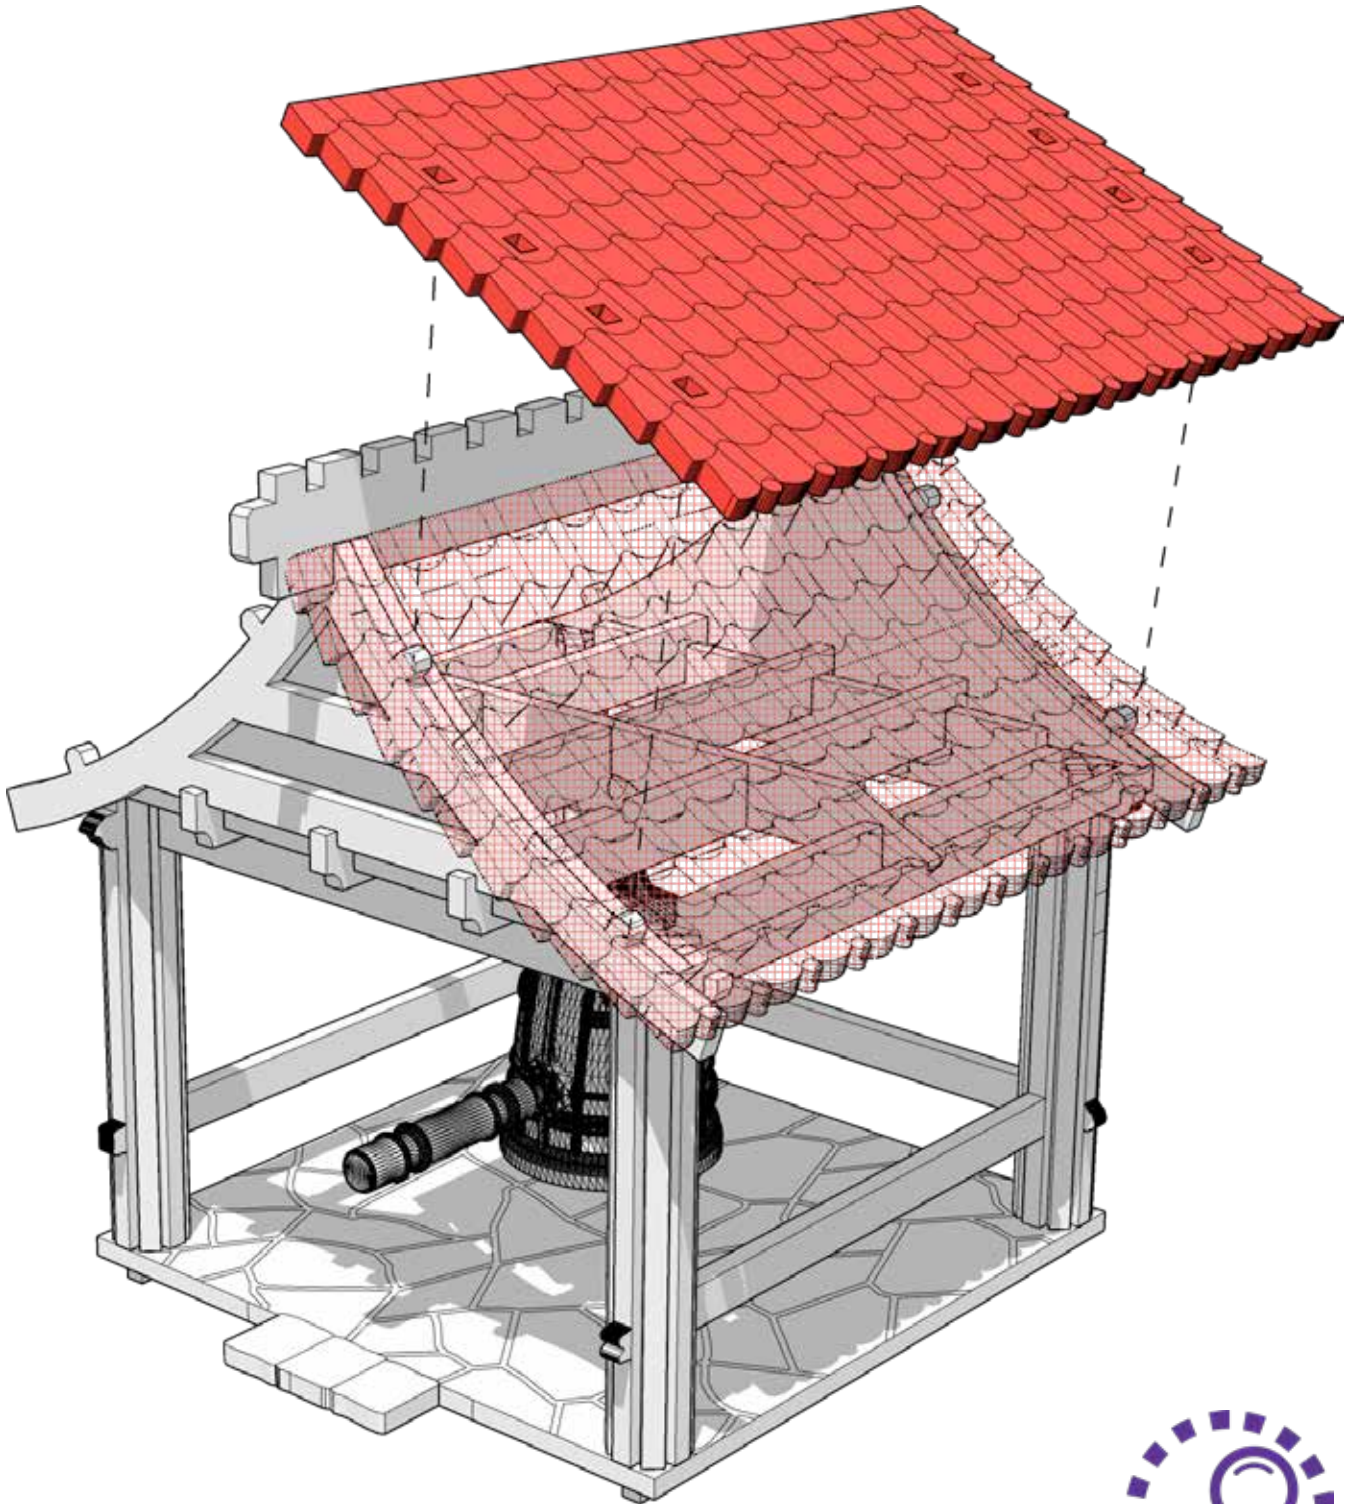

FRAGILE

Over bending will cause this to break
Do not bend freely

TABLETOP SCENICS

59

TTPSx-EES-018
Toshi:
Hakkaku-ji Temple

Align the tabs closest to the top on both sides. Gently press down the on the highlighted part, working down the roof towards lower tabs. It should curve into place. Fast drying glue recommended