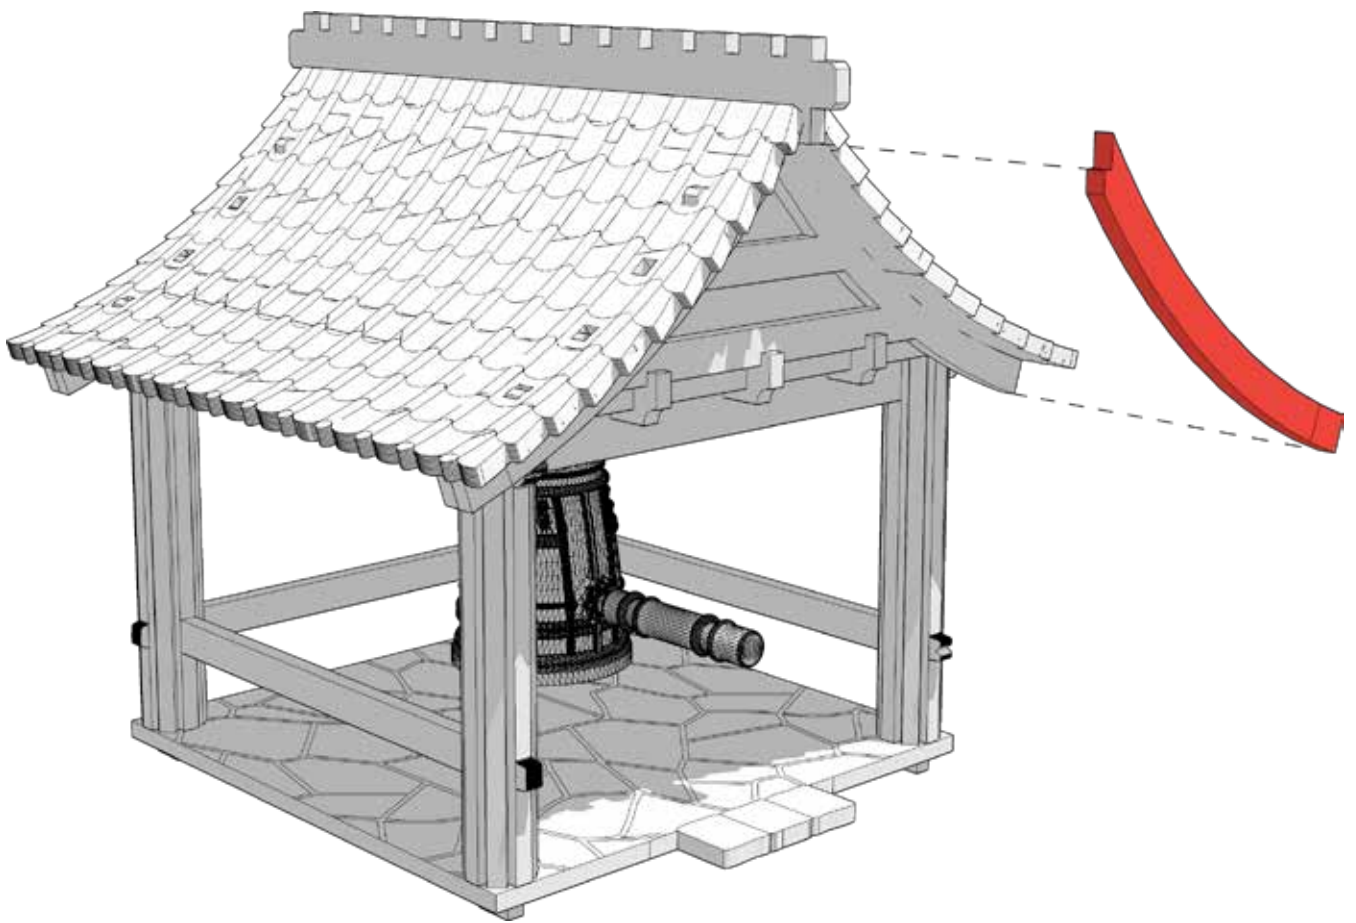

TABLETOP SCENICS

TTPSx-EES-018
Toshi:
Hakkaku-ji Temple

61