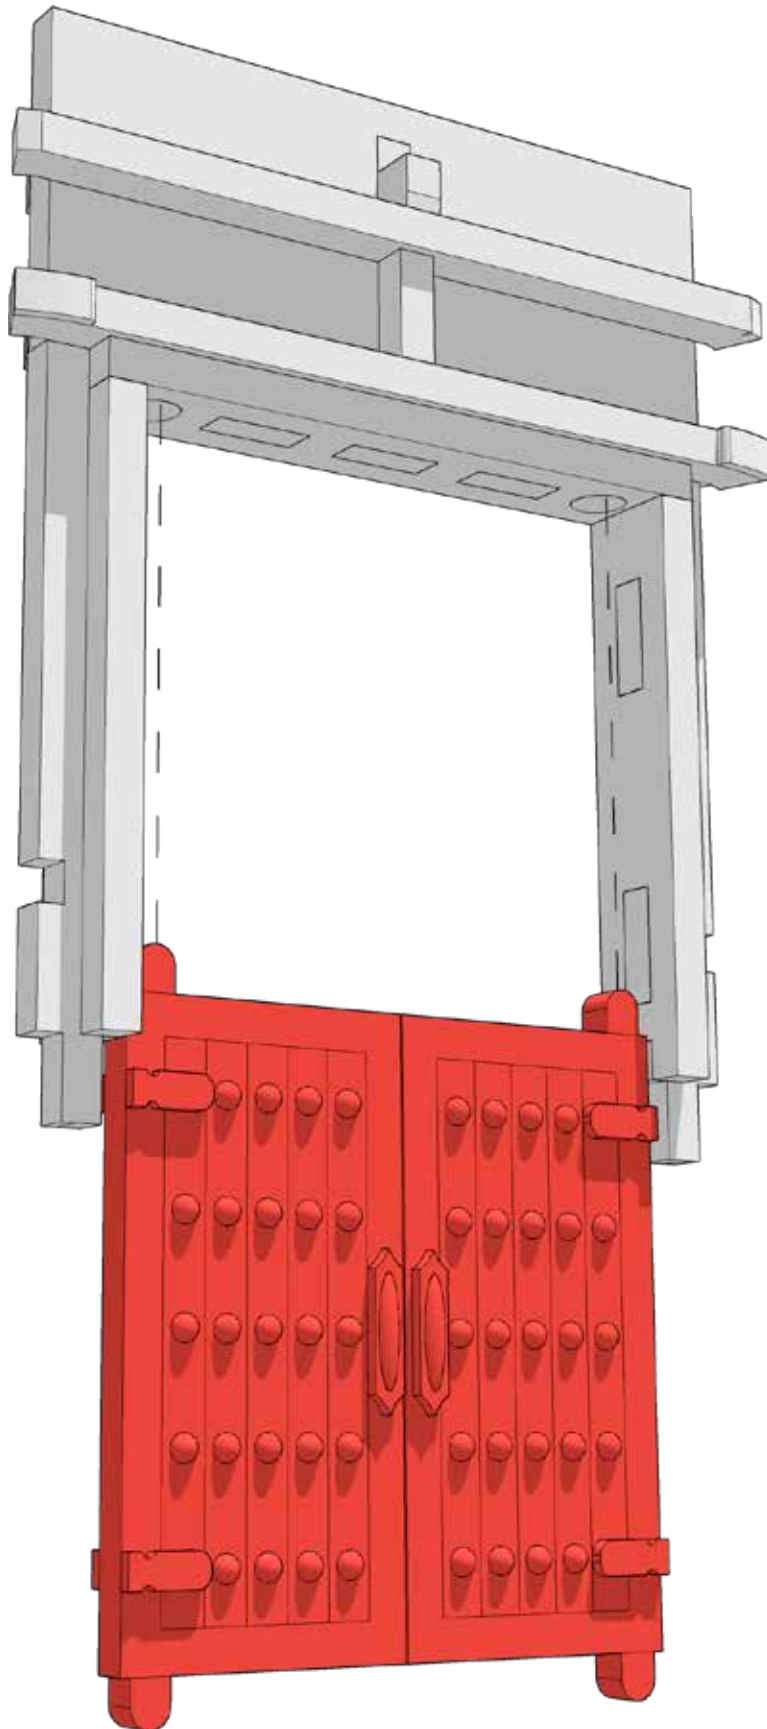

116

Resin doors may need filing on the flat side of the hinges to allow for smooth rotation when opening/closing. See next step.

 **TTCOMBAT**

TABLETOP SCENICS

TTPSx-EES-018
Toshi:
Hakkaku-ji Temple

117

Dry fit highlighted part and test door opening. If required, round over the flat side of the hinges. Do not get glue into the circles during final attachment.