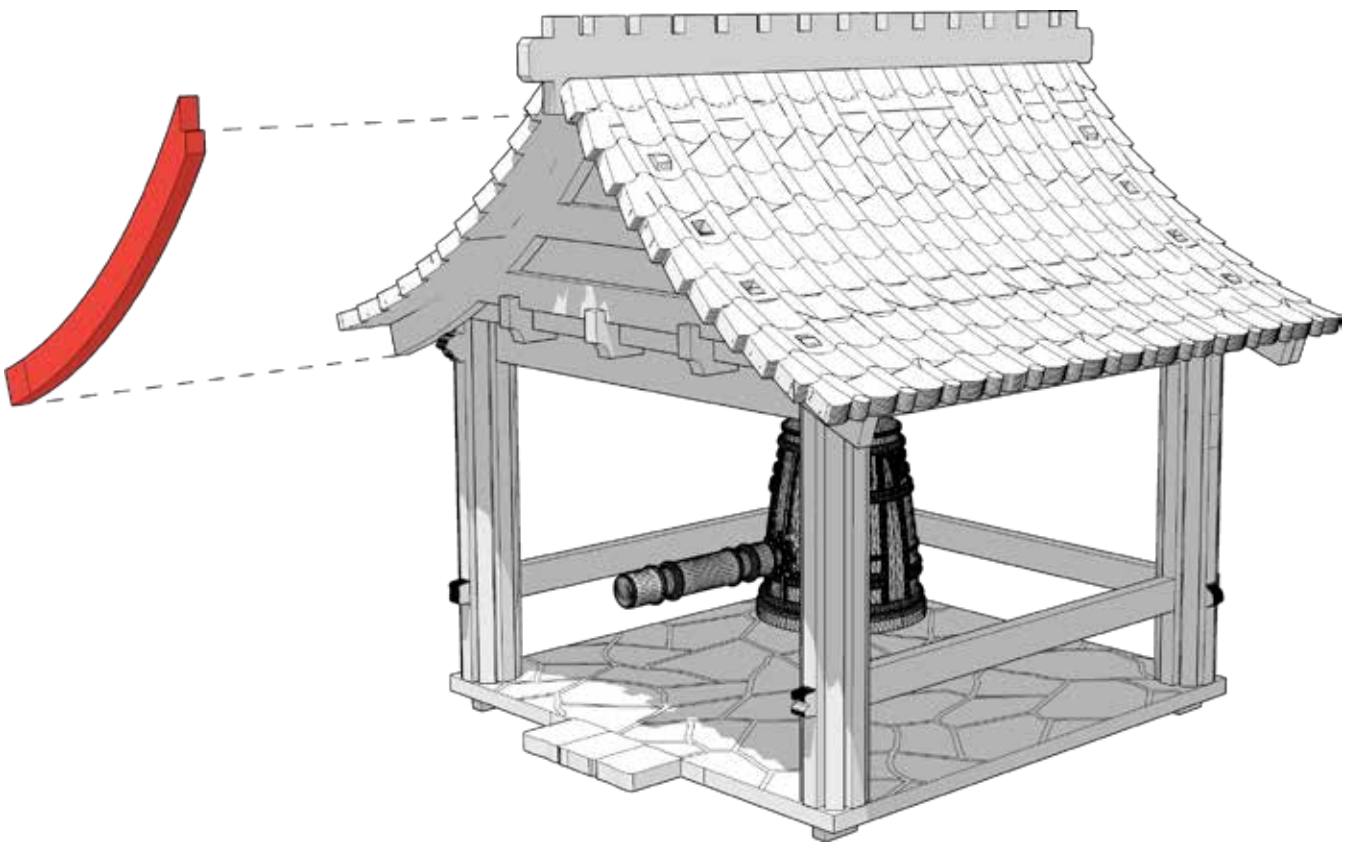

TABLETOP SCENICS

TTPSx-EES-018
Toshi:
Hakkaku-ji Temple

62