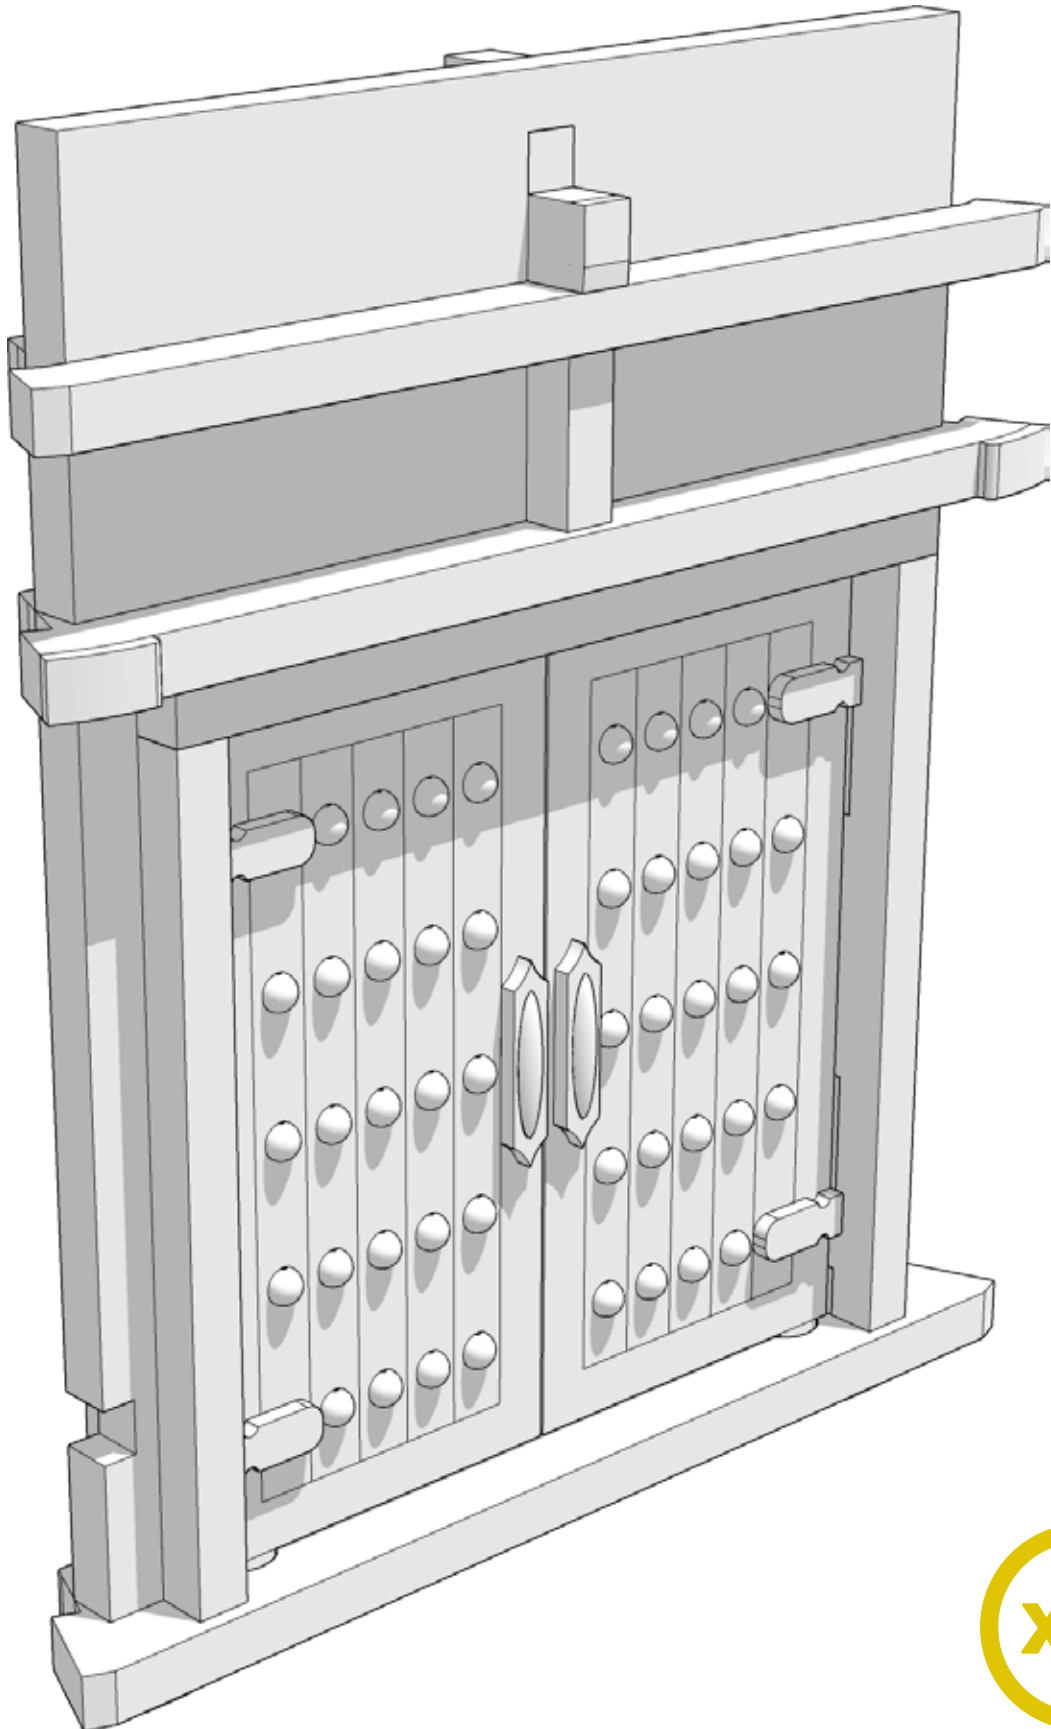

TABLETOP SCENICS

TTPSx-EES-018
Toshi:
Hakkaku-ji Temple

121

x2