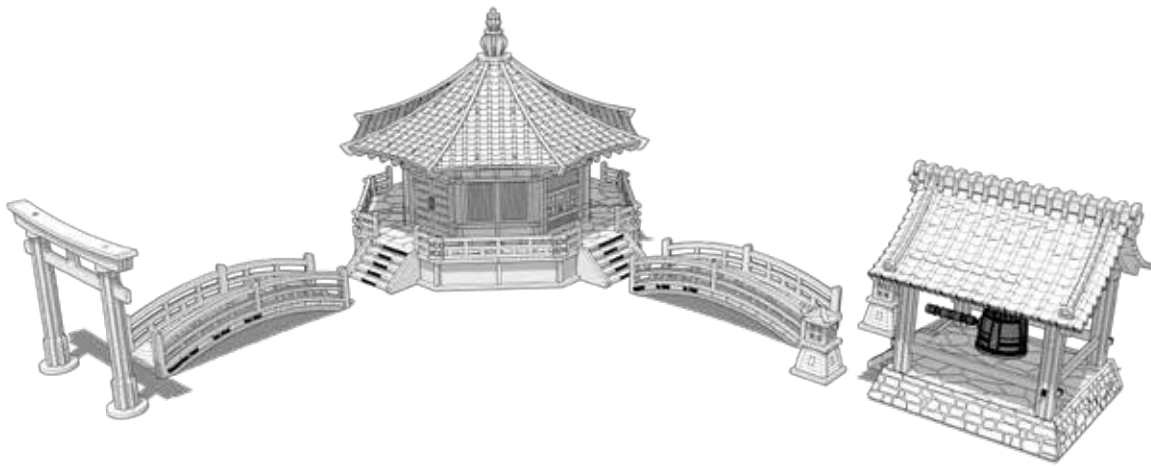

TABLETOP SCENICS

TTPSx-EES-018
Toshi:
Hakkaku-ji Temple

 **TTCOMBAT**

TABLETOP SCENICS

TTPSX-EES-018
Toshi:
Hakkaku-ji Temple

2

These are a series of icons that may be used throughout the instructions to help your assembly.
If in doubt, scroll ahead to confirm.