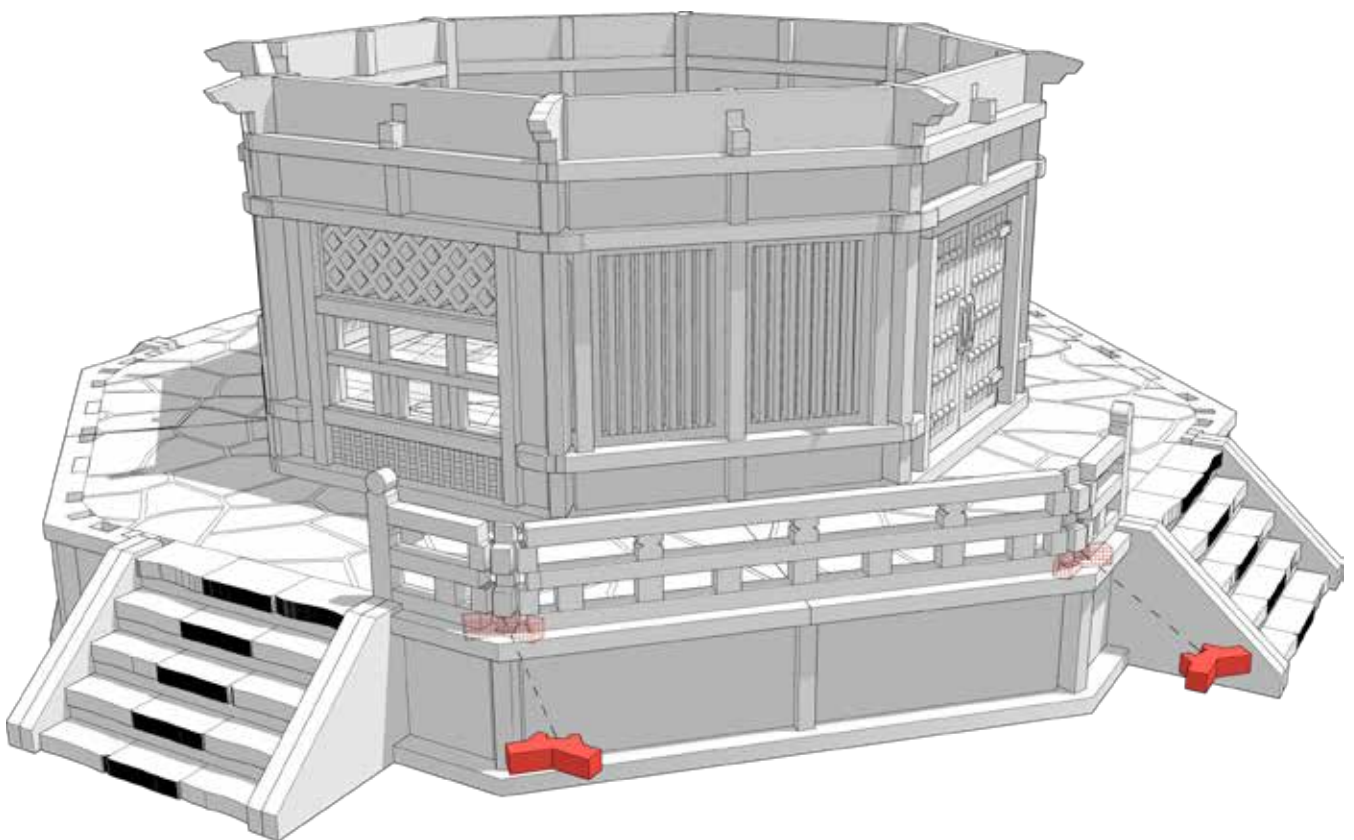

TTPSx-EES-018
Toshi:
Hakkaku-ji Temple

TABLETOP SCENICS

178

TTPSx-EES-018
Toshi:
Hakkaku-ji Temple

This slot in flush to align the fence panels and will overhang the floor
ever so slightly

 **TTCOMBAT**

TABLETOP SCENICS