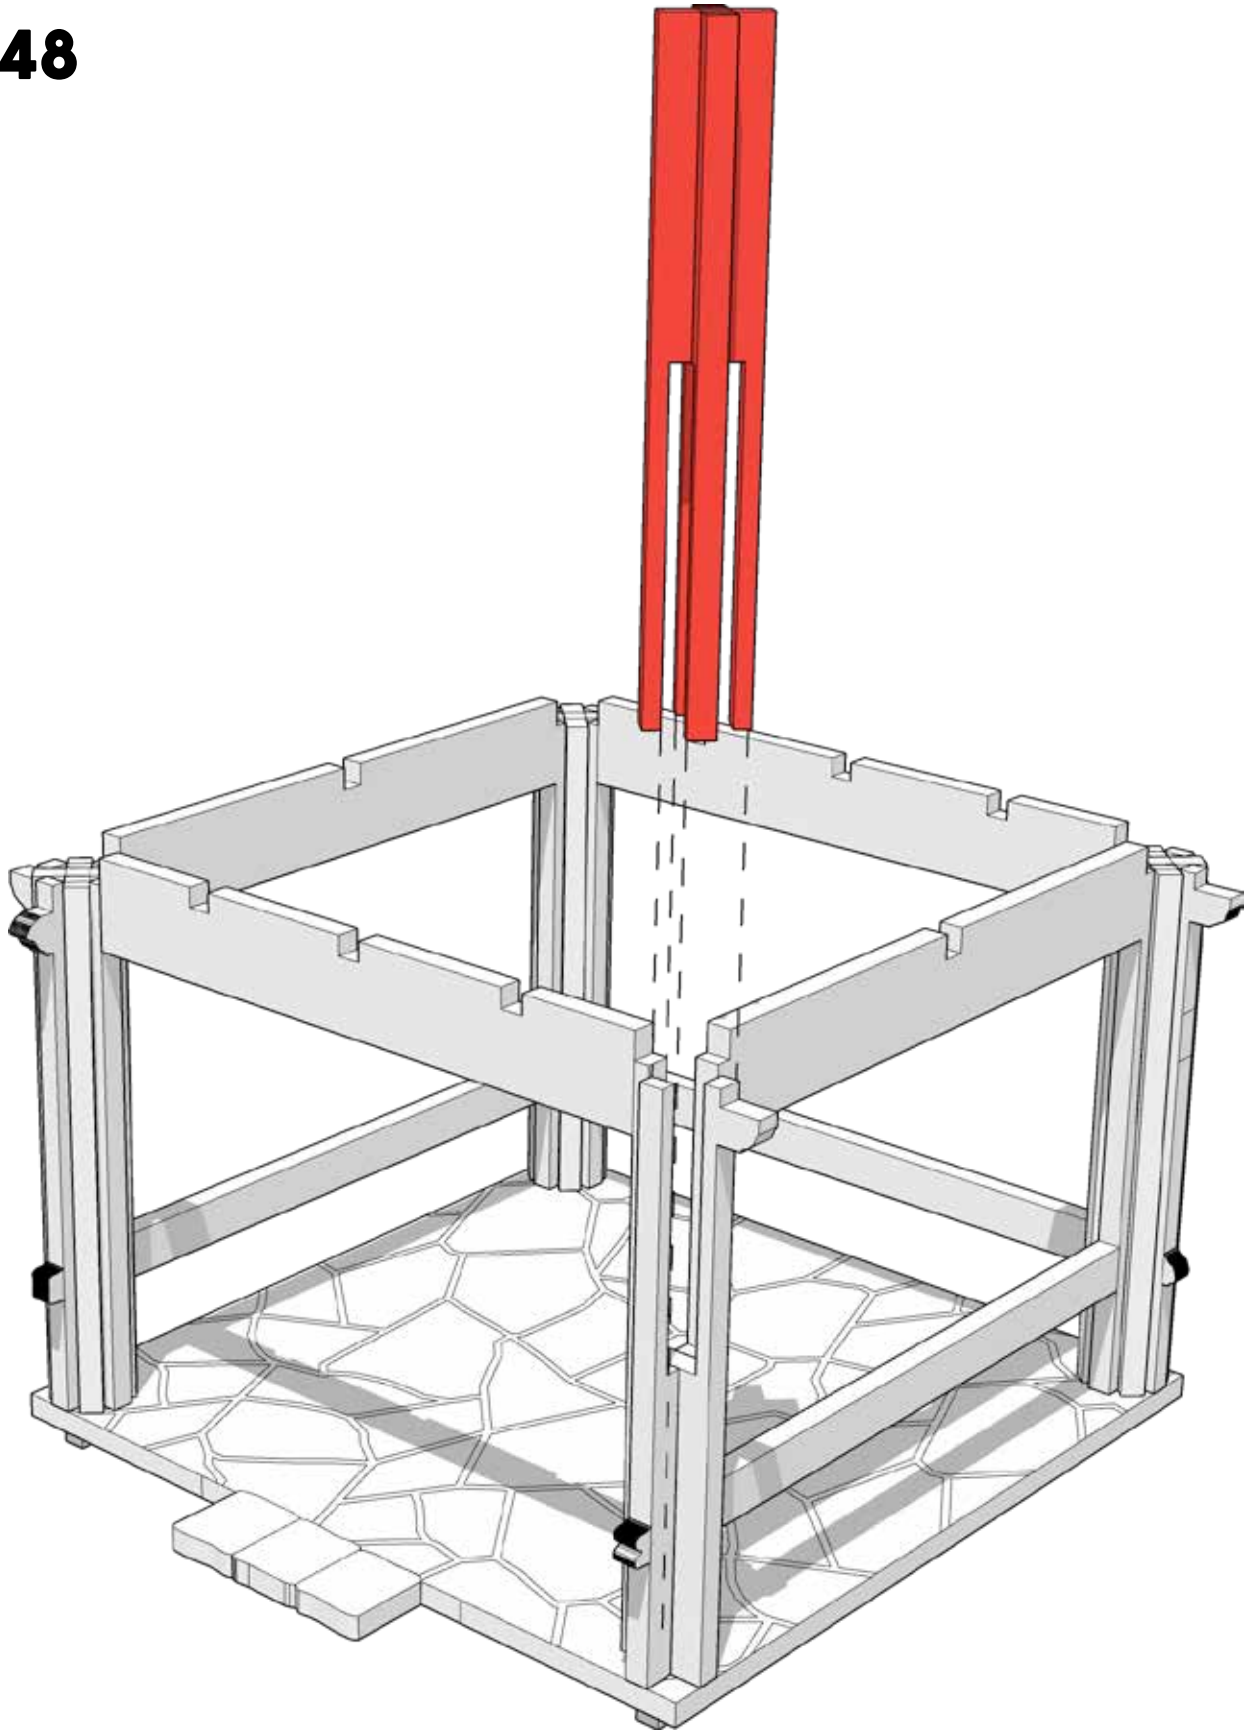

TABLETOP SCENICS

TTPSx-EES-018

Toshi:

Hakkaku-ji Temple

48