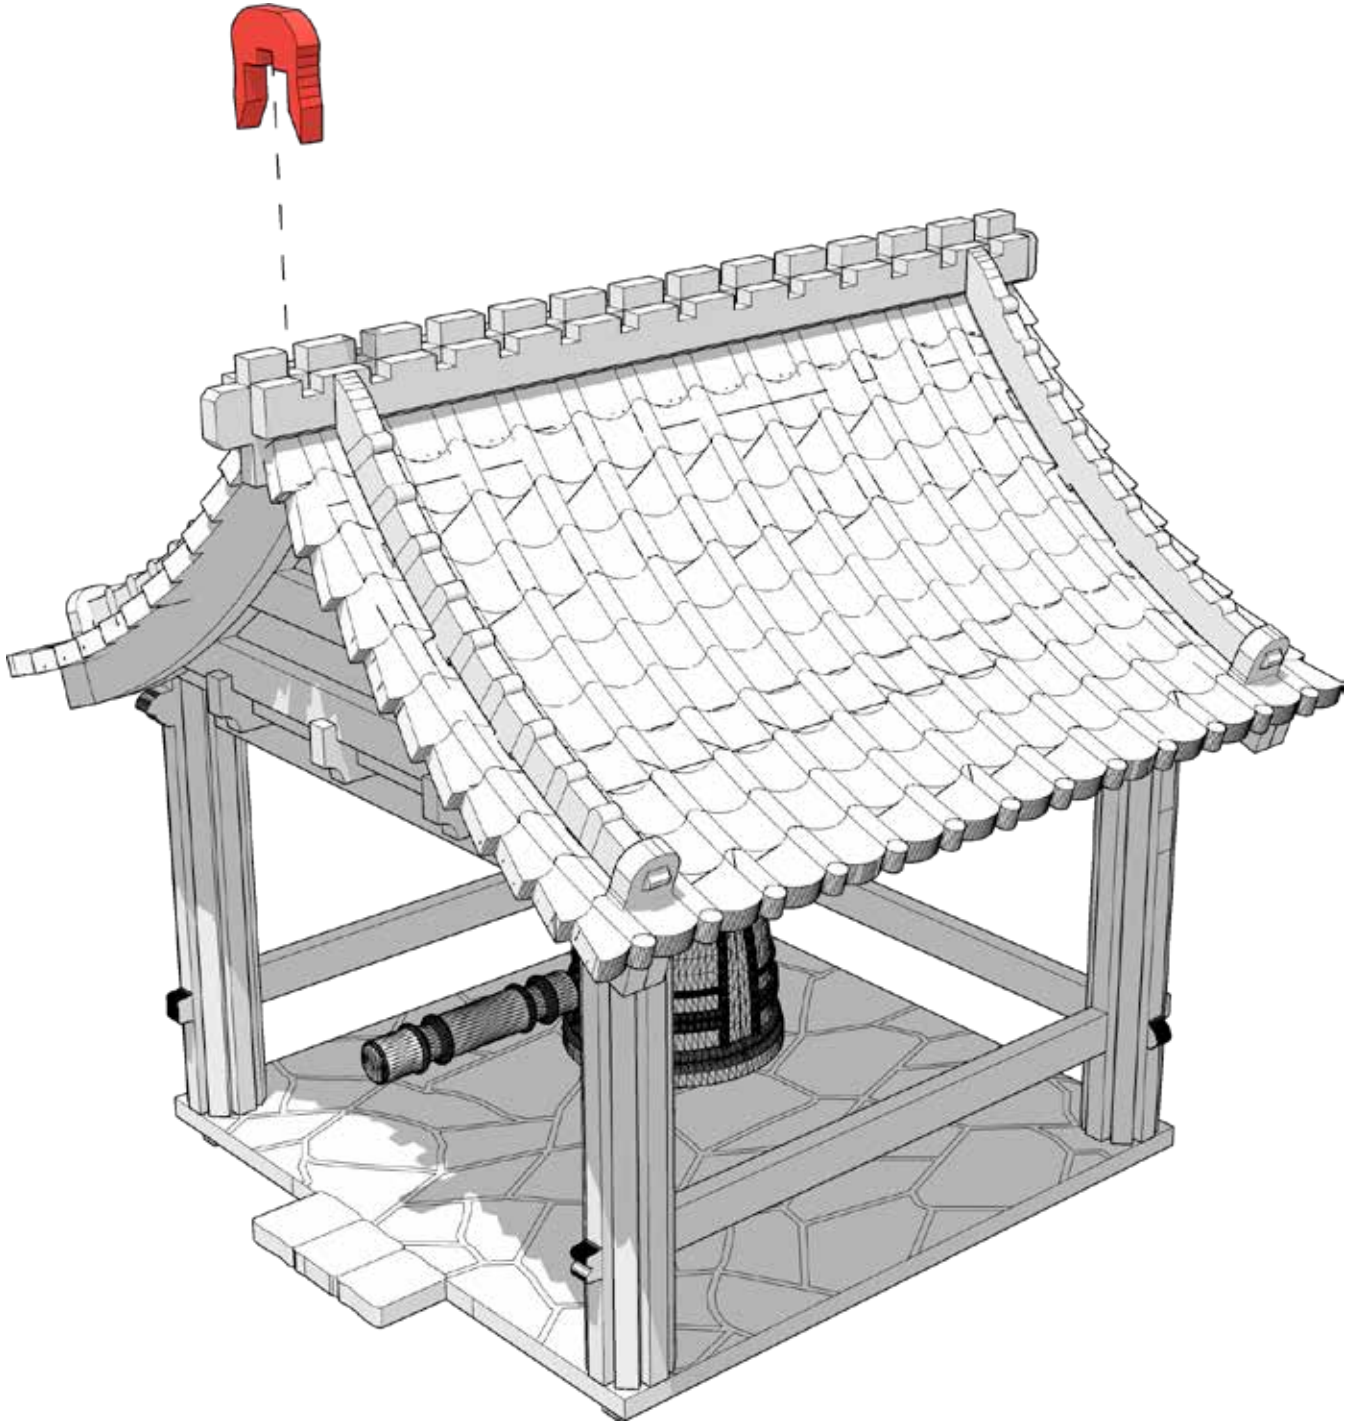

Make sure the slots in the highlighted part align with the slots of the main centre beam

 **TTCOMBAT**

TABLETOP SCENICS

TTPSx-EES-018

Toshi:

Hakkaku-ji Temple

72

TABLETOP SCENICS