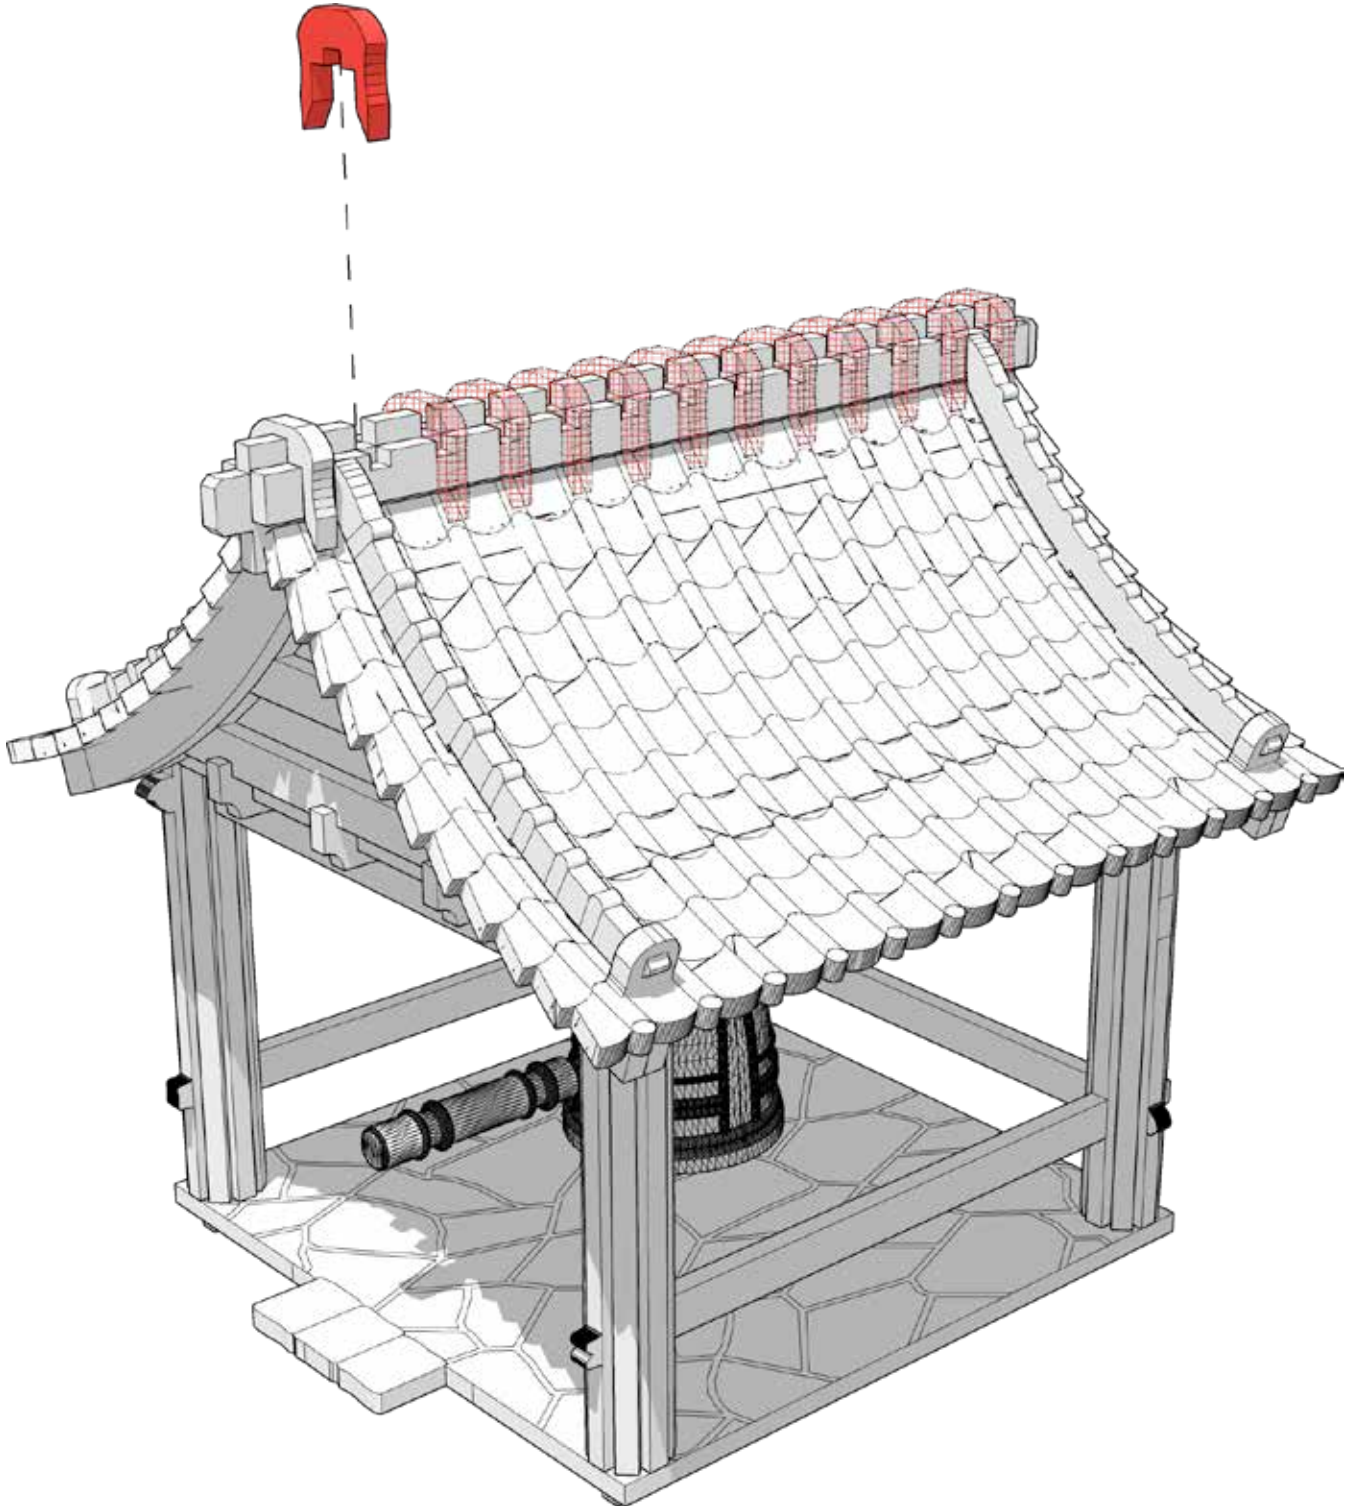

TABLETOP SCENICS

73

TTPSx-EES-018
Toshi:
Hakkaku-ji Temple