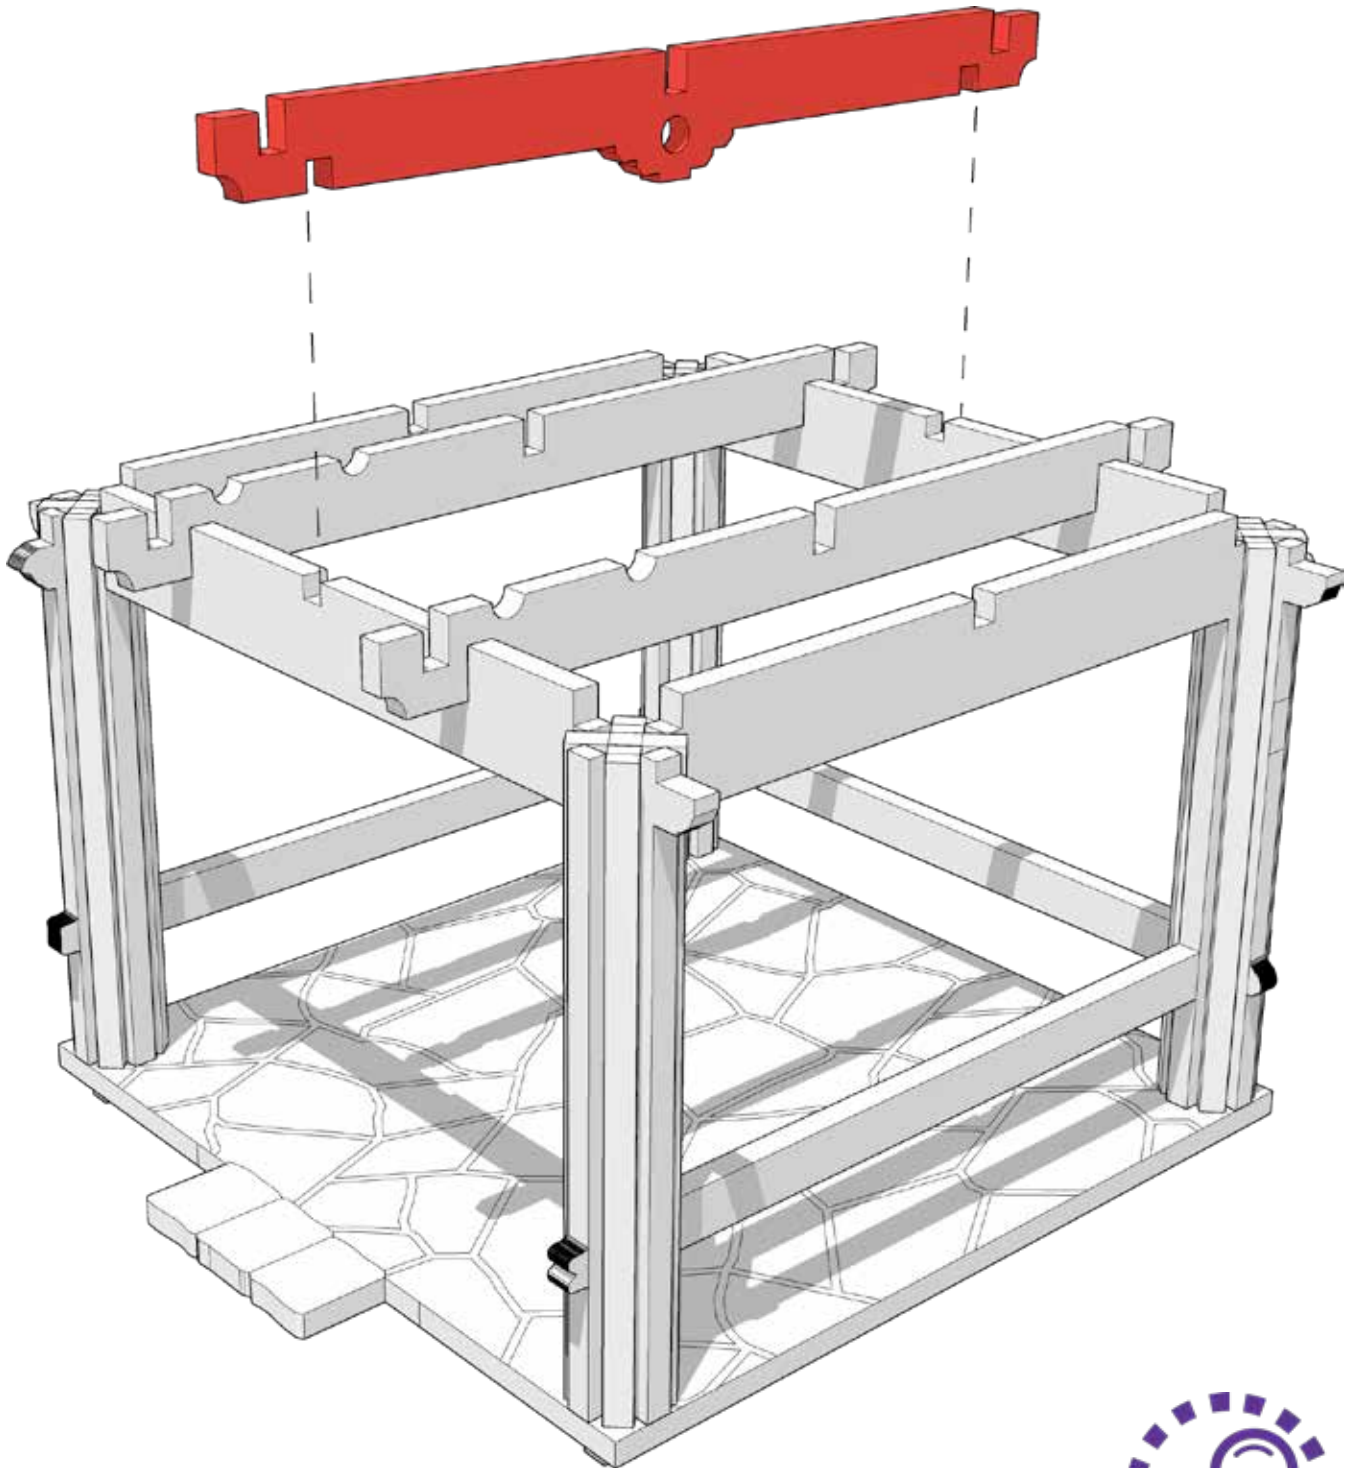

TABLETOP SCENICS

TTPSX-EES-018
Toshi:
Hakkaku-ji Temple

50

Check the following step before gluing into place

TTCOMBAT