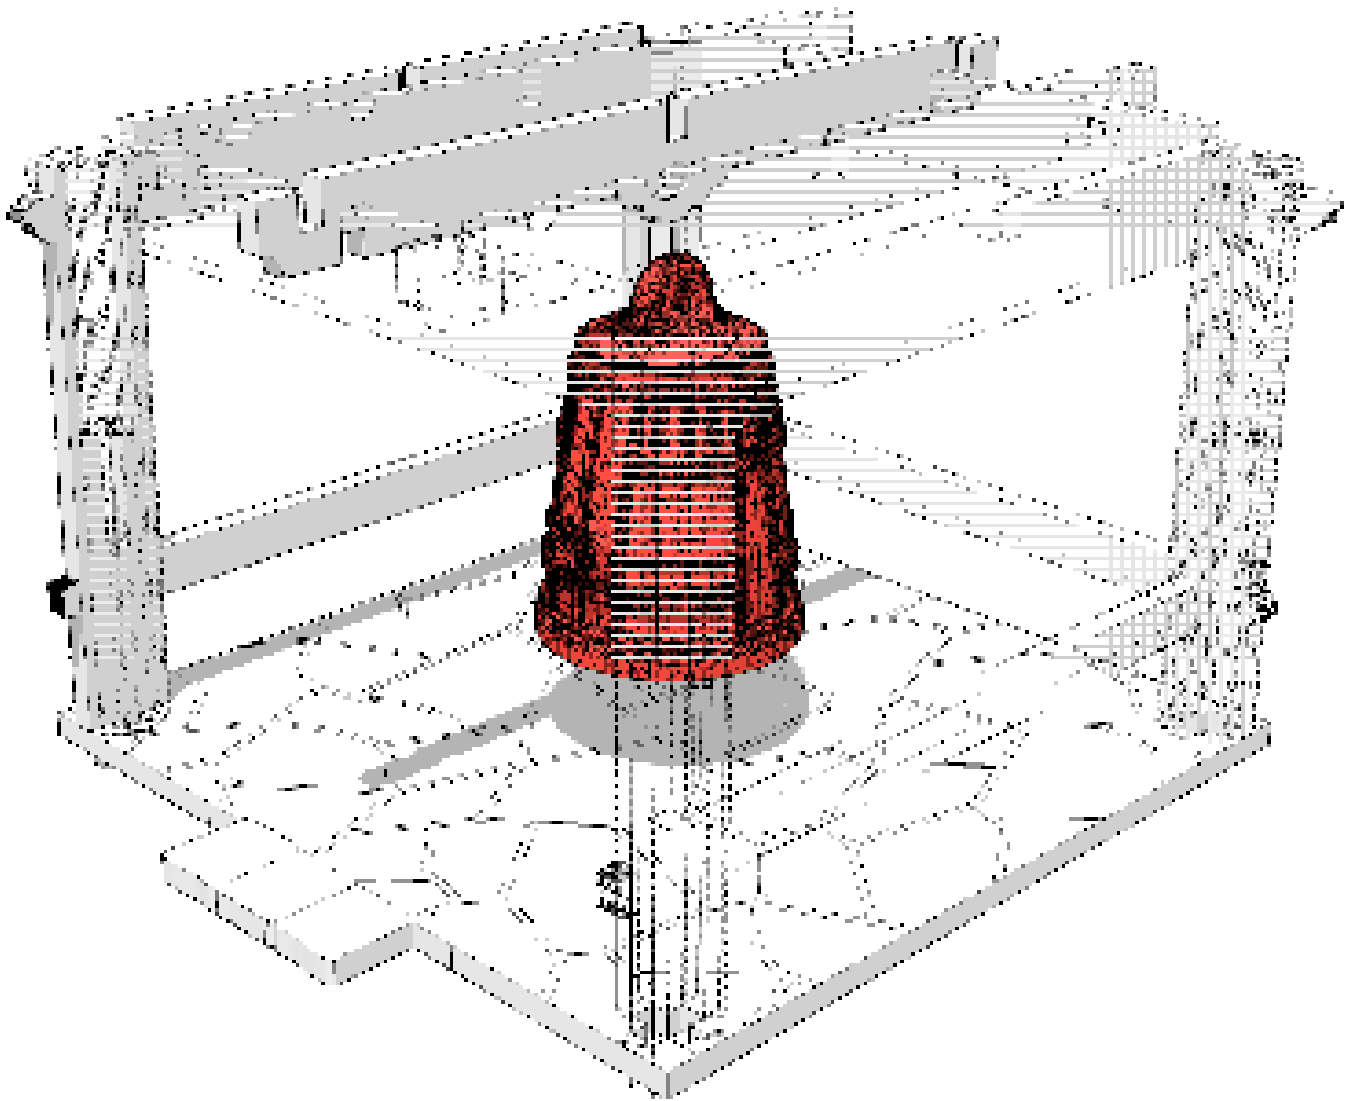

TABLETOP SCENICS

51

TTPSX-EES-018
Toshi:
Hakkaku-ji Temple

String or thin wire recommended to attach the bell. Easier to do if the central beam isn't glued in place as you may need to adjust the bell string to a height you like.

Circle flower should be facing the front as shown