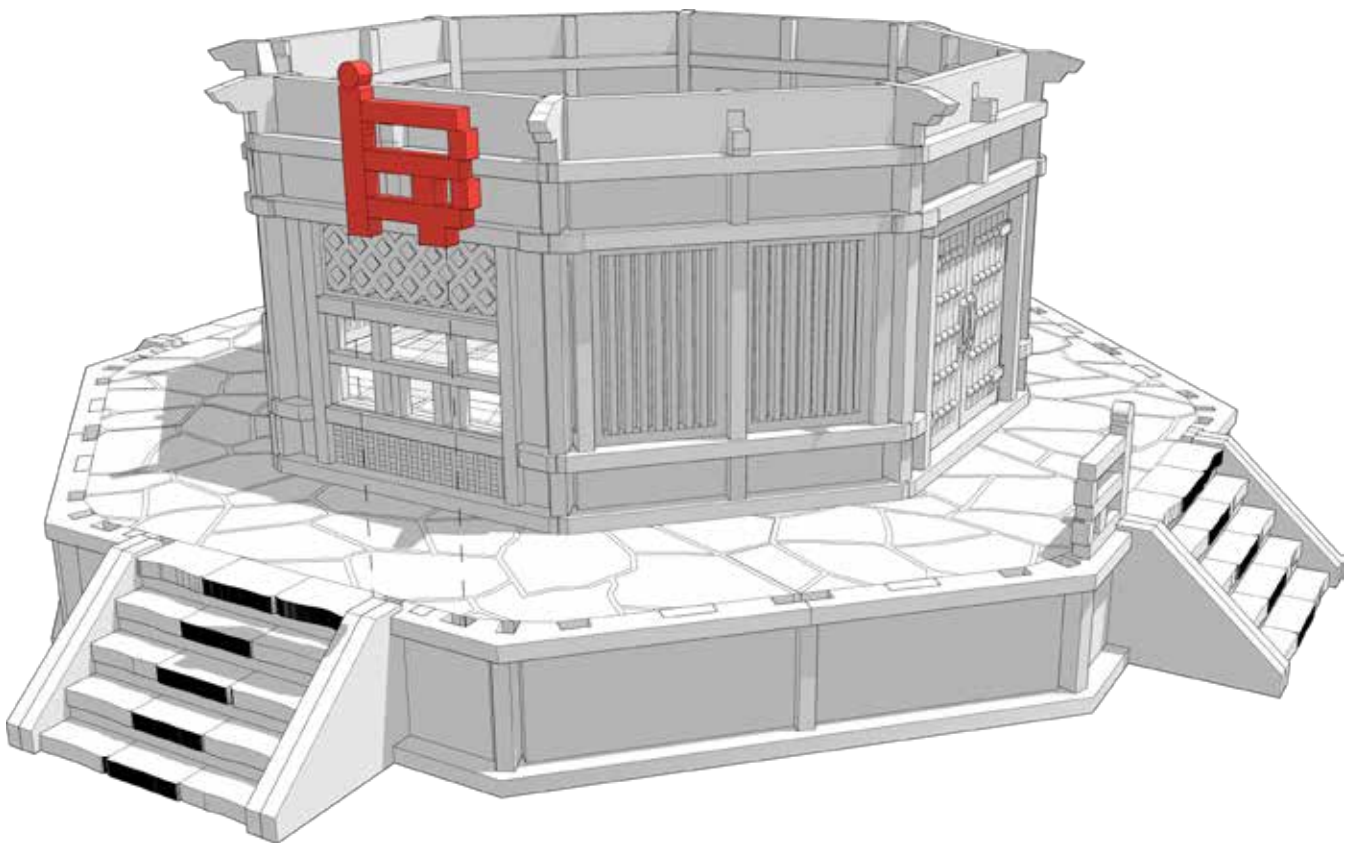

TABLETOP SCENICS

175

TTPSx-EES-018
Toshi:
Hakkaku-ji Temple