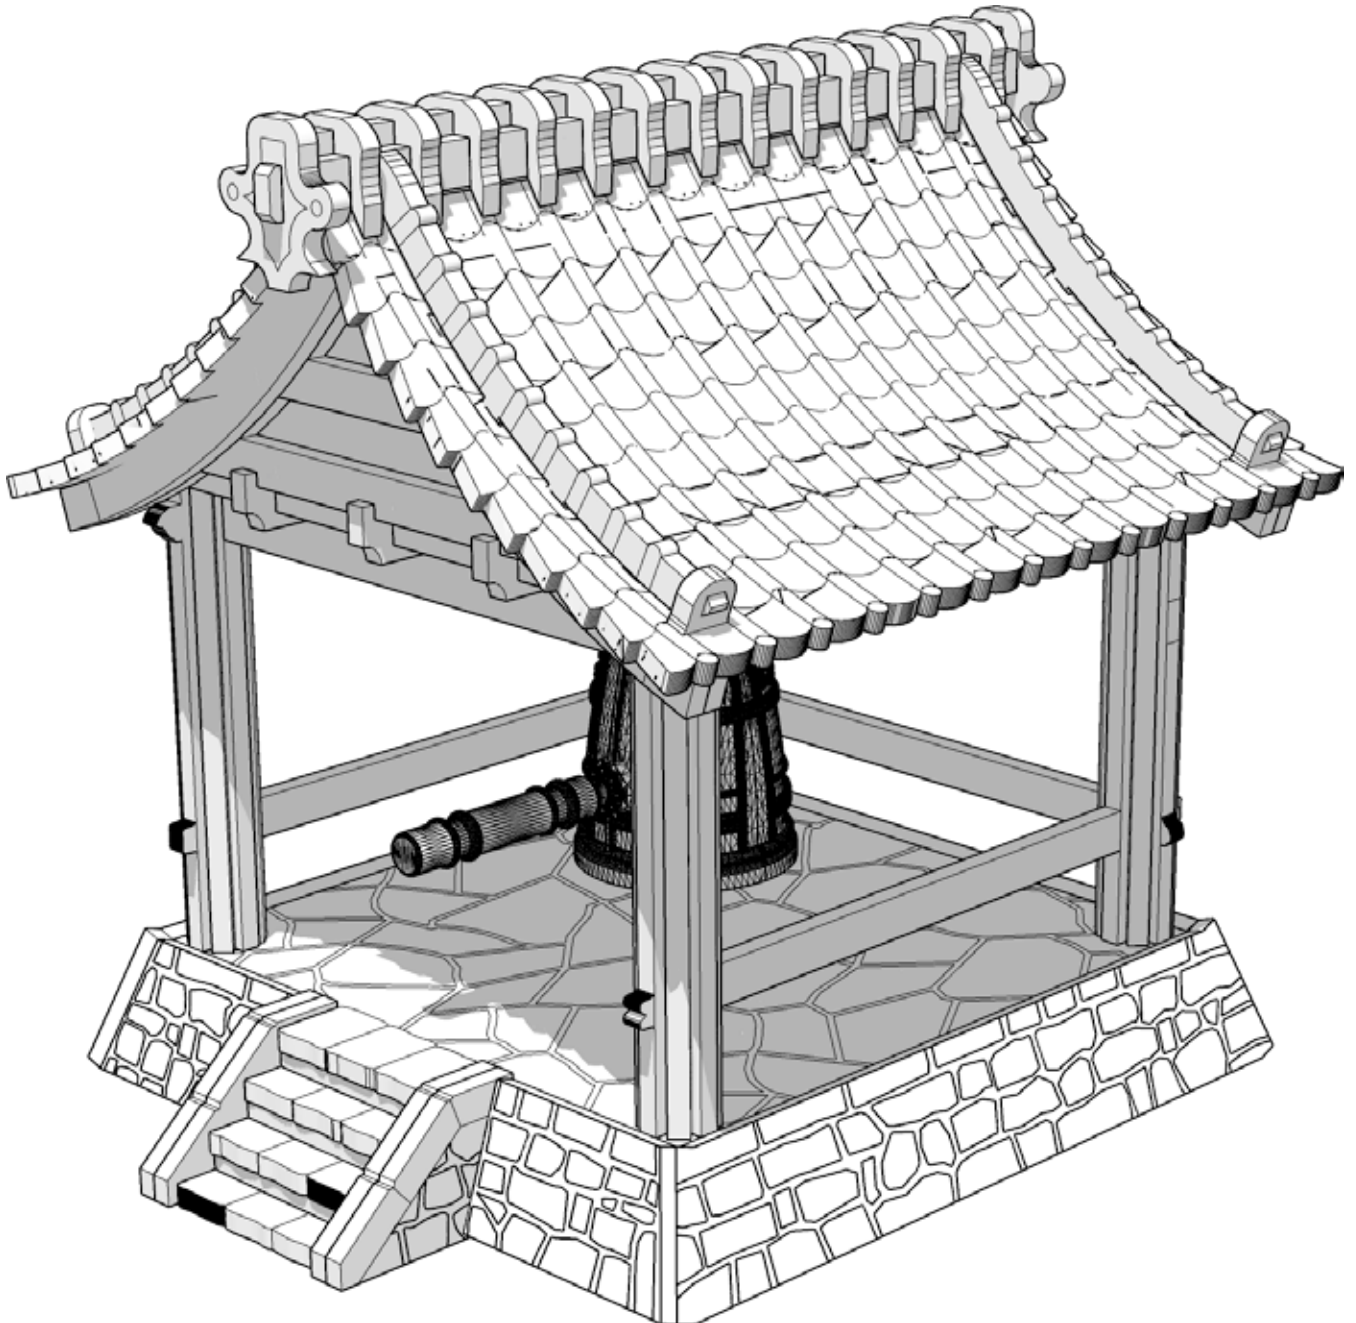

TABLETOP SCENICS

TTPSx-EES-018
Toshi:
Hakkaku-ji Temple

38