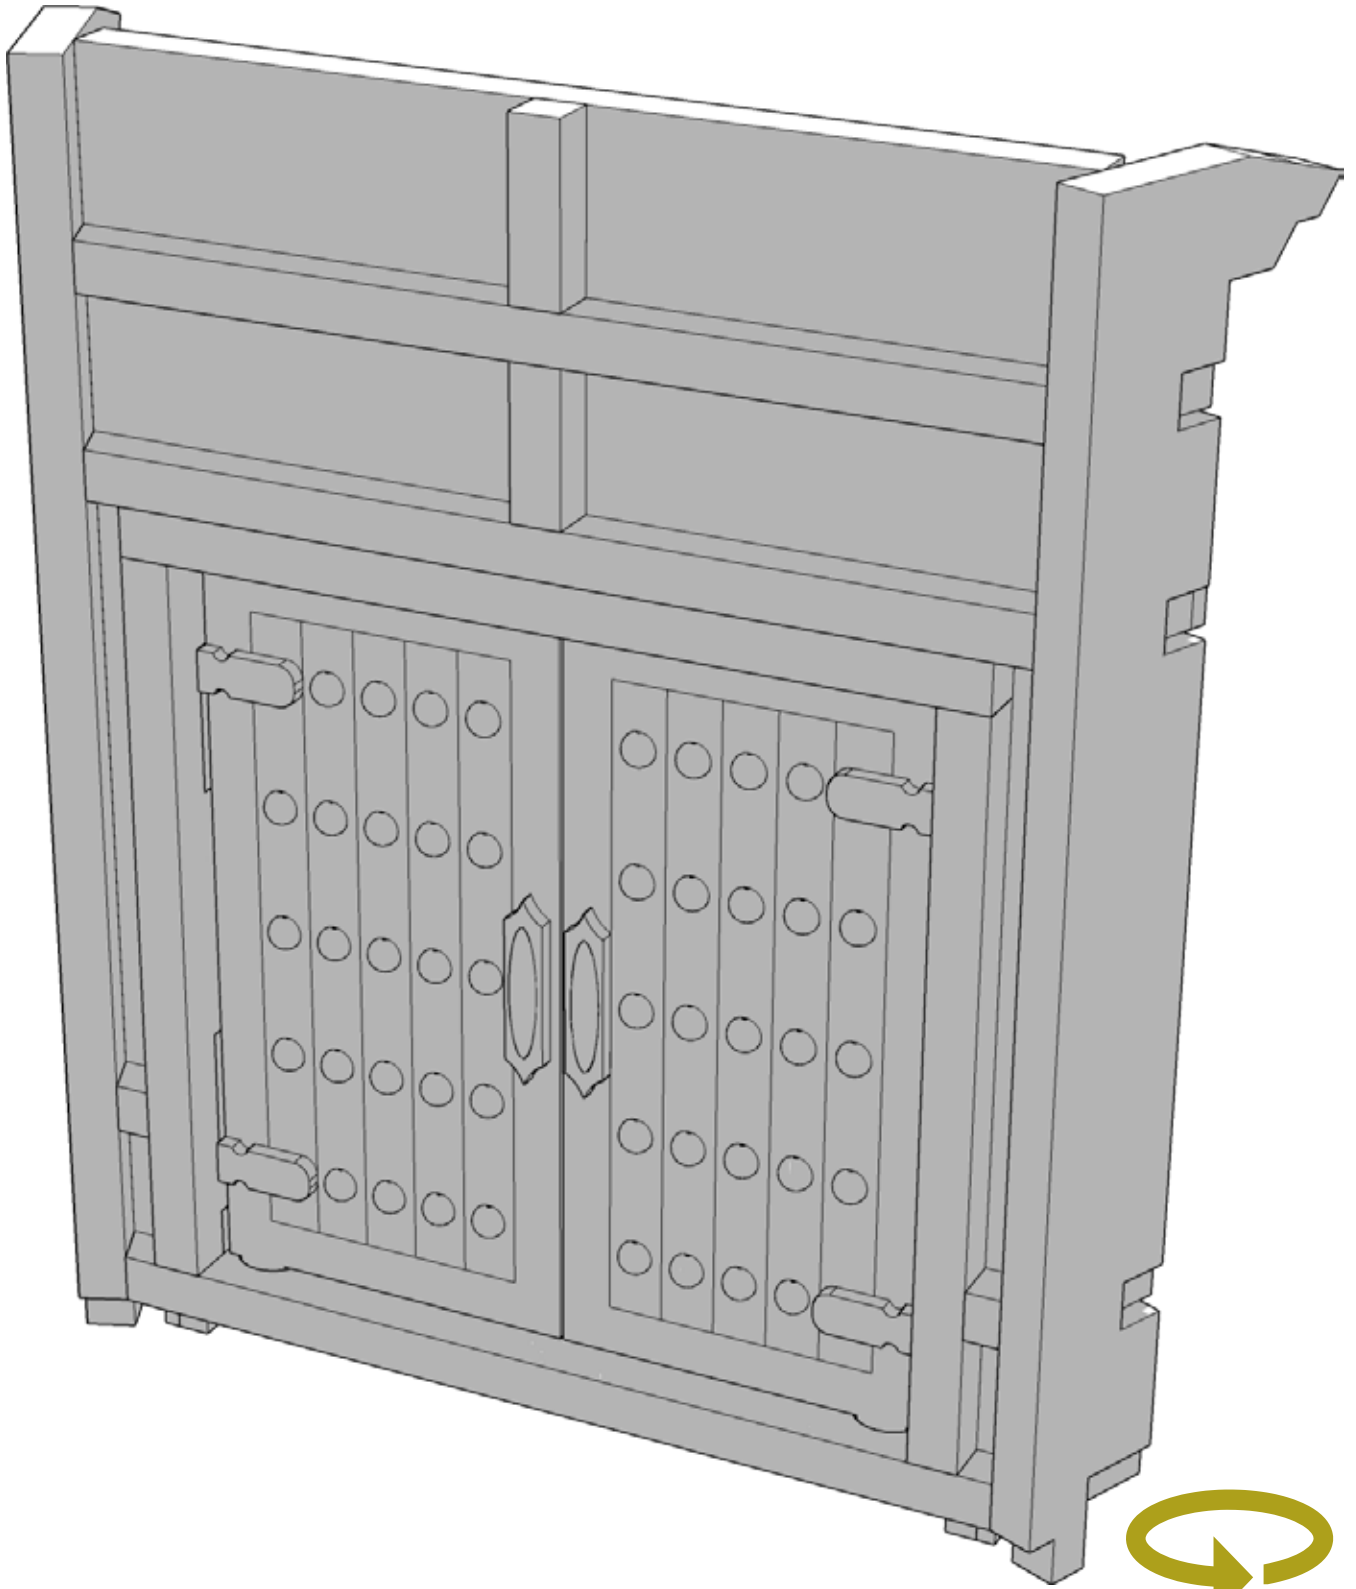

TABLETOP SCENICS

TTPSx-EES-018

Toshi:

Hakkaku-ji Temple

120