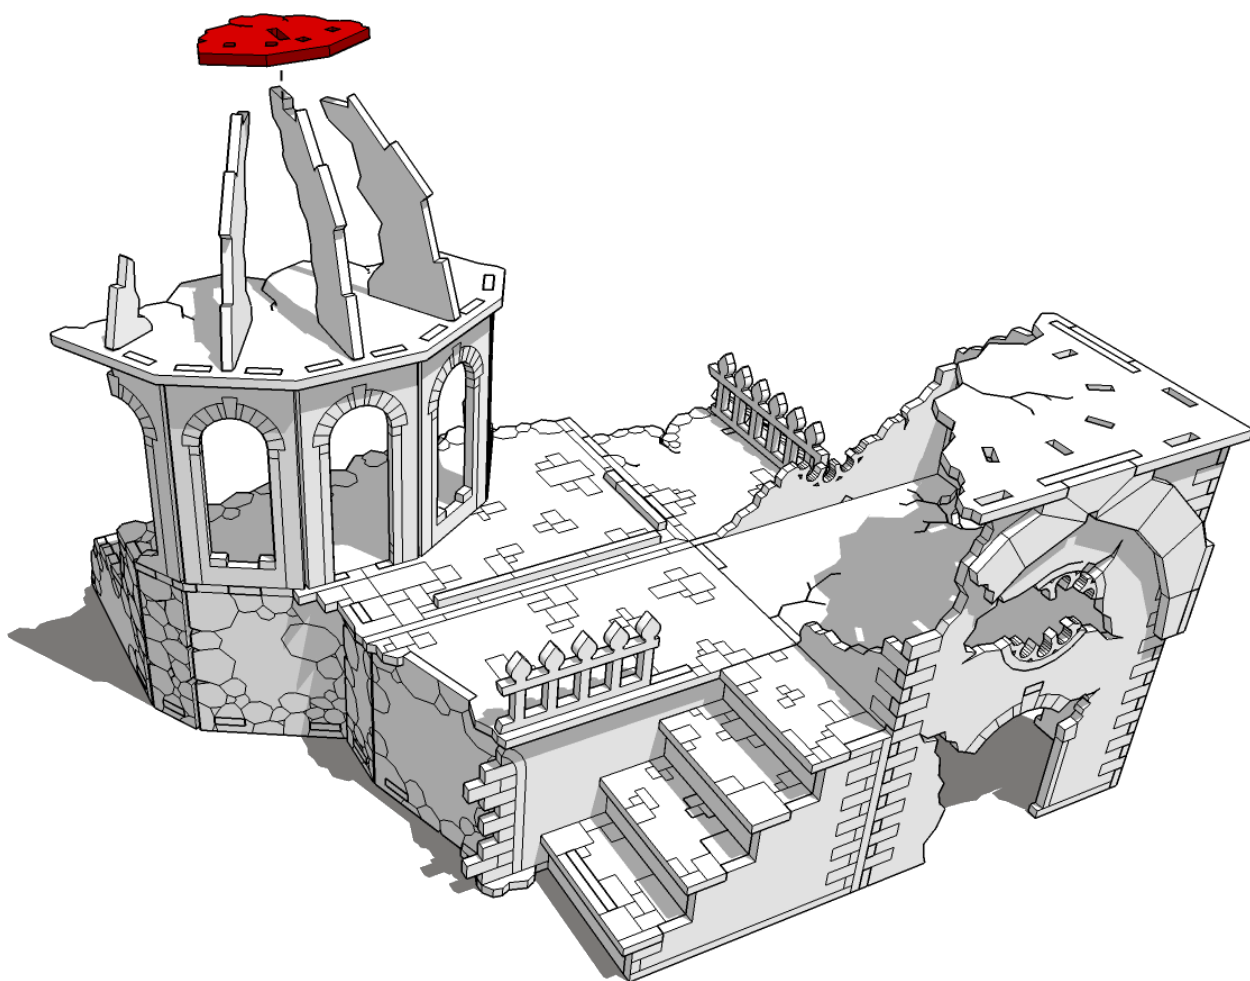

TABLETOP SCENICS

TTPSX-SFG-O22
Ruined Convent Cathedral

74