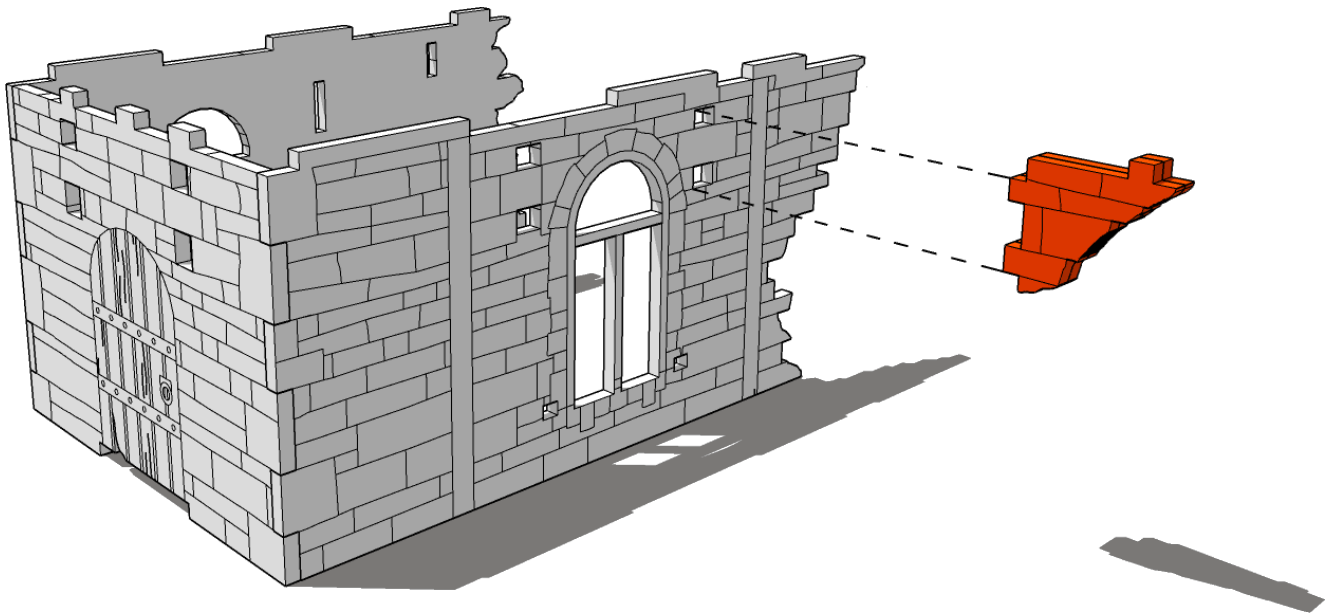

TABLETOP SCENICS

TTPSX-FSC-010
Farriers Homestead

104