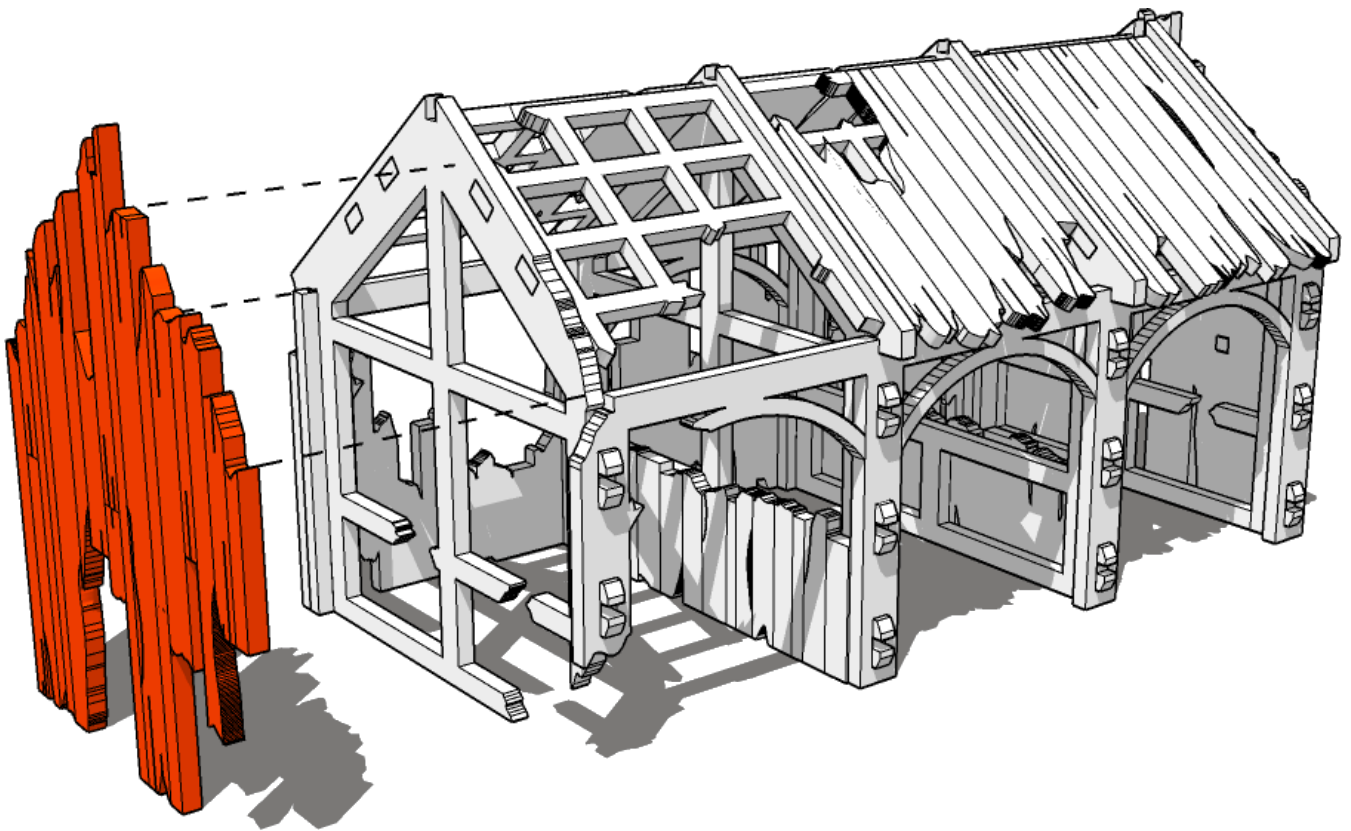

TABLETOP SCENICS

TTPSX-FSC-010
Farriers Homestead

35