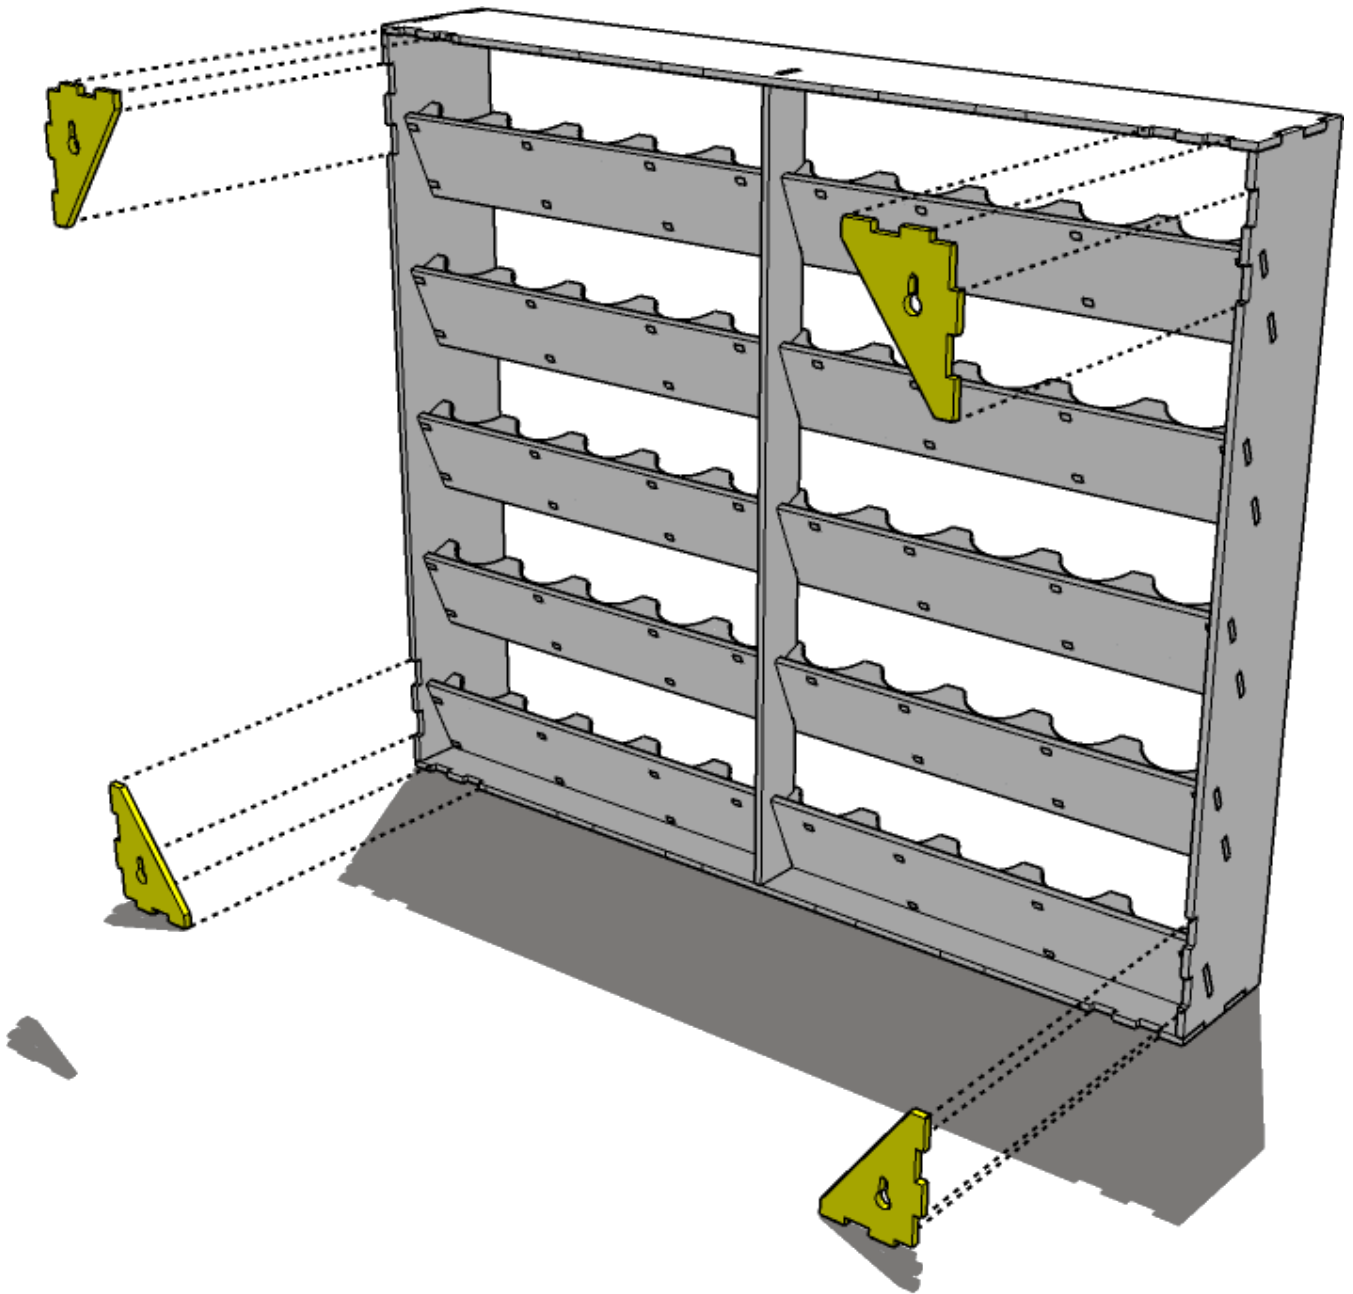

TABLETOP SCENICS

TTSCW-HBA-O43
Citadel Paint Rack 50

15

Match the positioning of the highlighted parts

TTCOMBAT