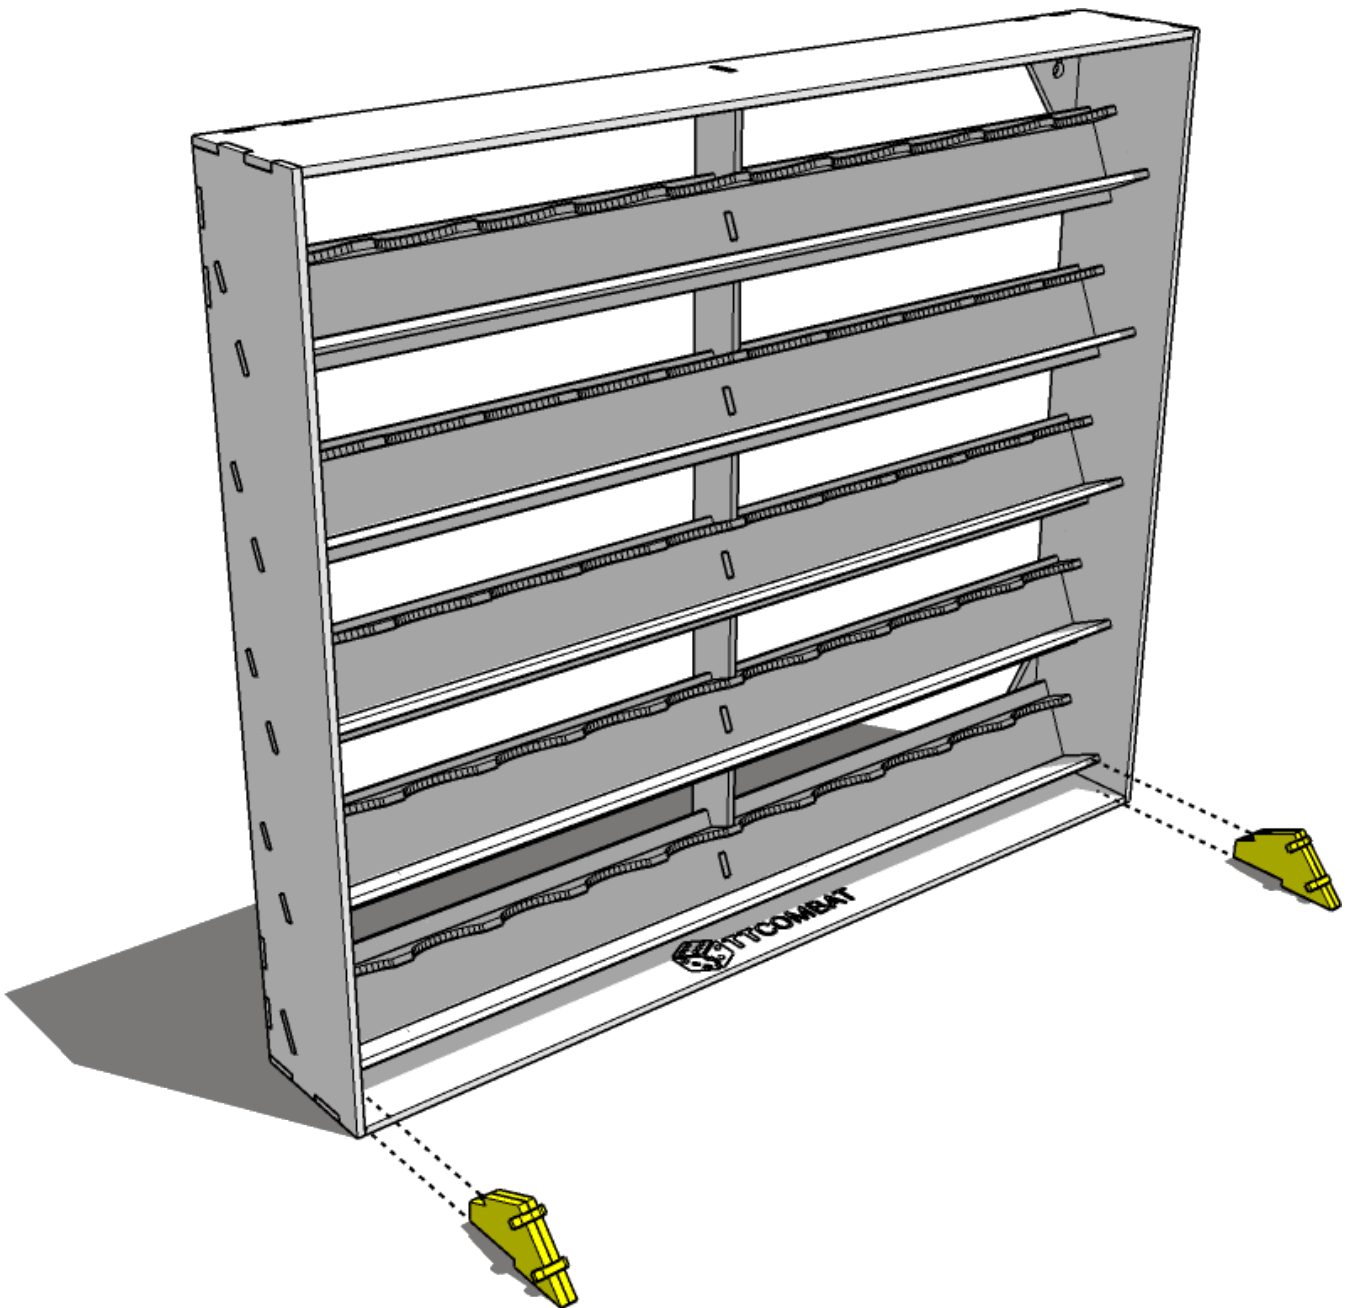

# TABLETOP SCENICS

TTSCW-HBA-O43  
Citadel Paint Rack 50

19

# TABLETOP SCENICS

**TTSCW-HBA-O43**  
**Citadel Paint Rack 50**

**20**

Feet stands are optional but do provide extra support

 **TTCOMBAT**