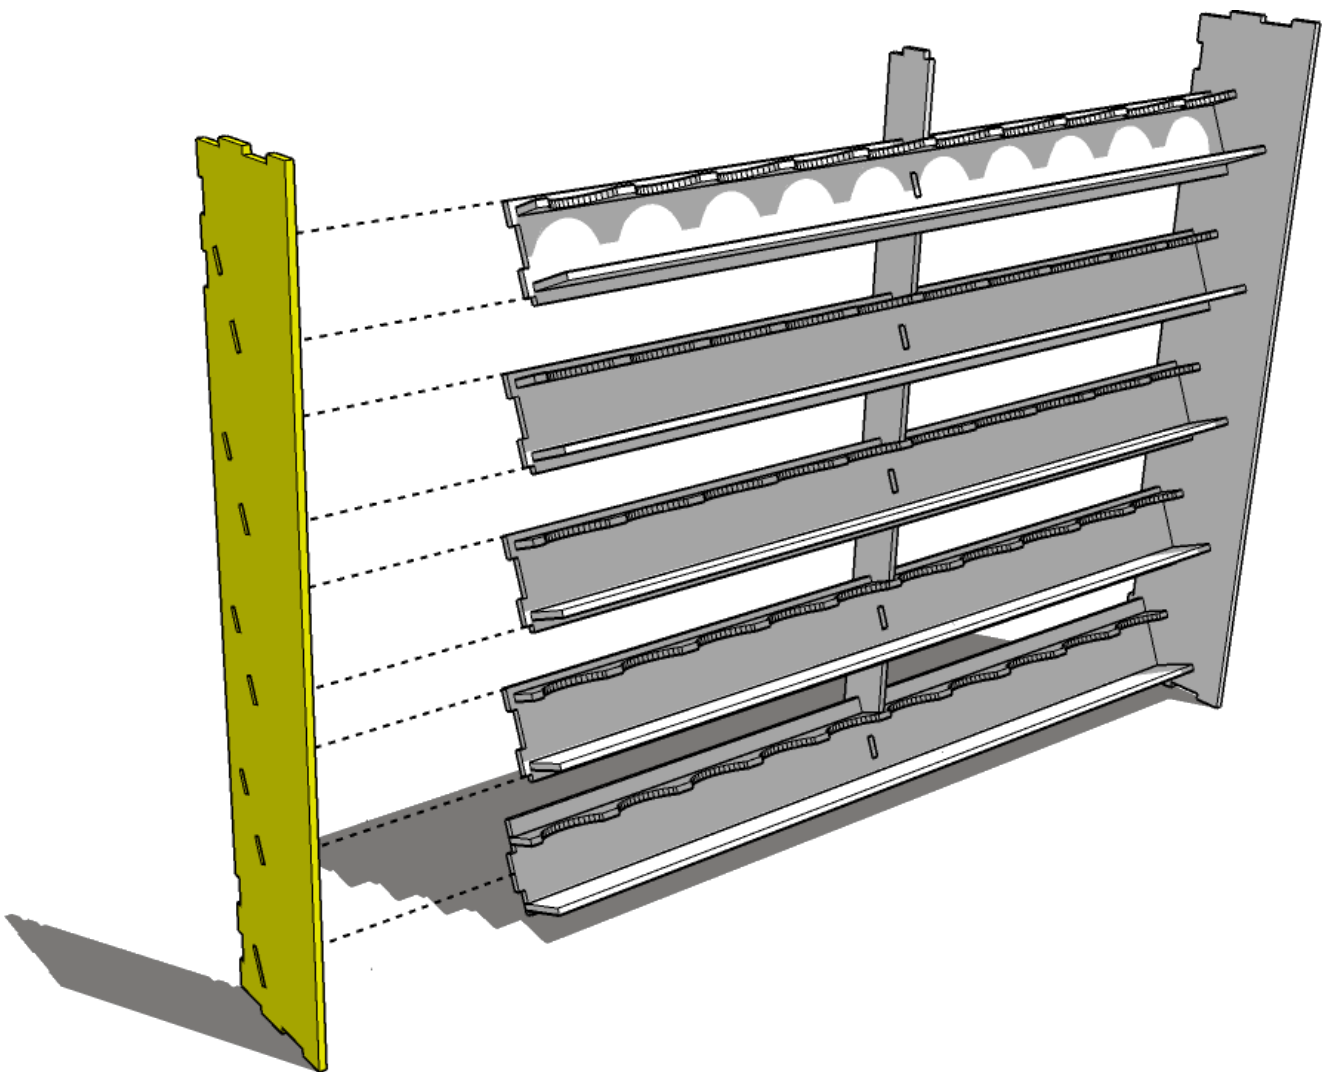

TABLETOP SCENICS

TTSCW-HBA-O43
Citadel Paint Rack 50

12