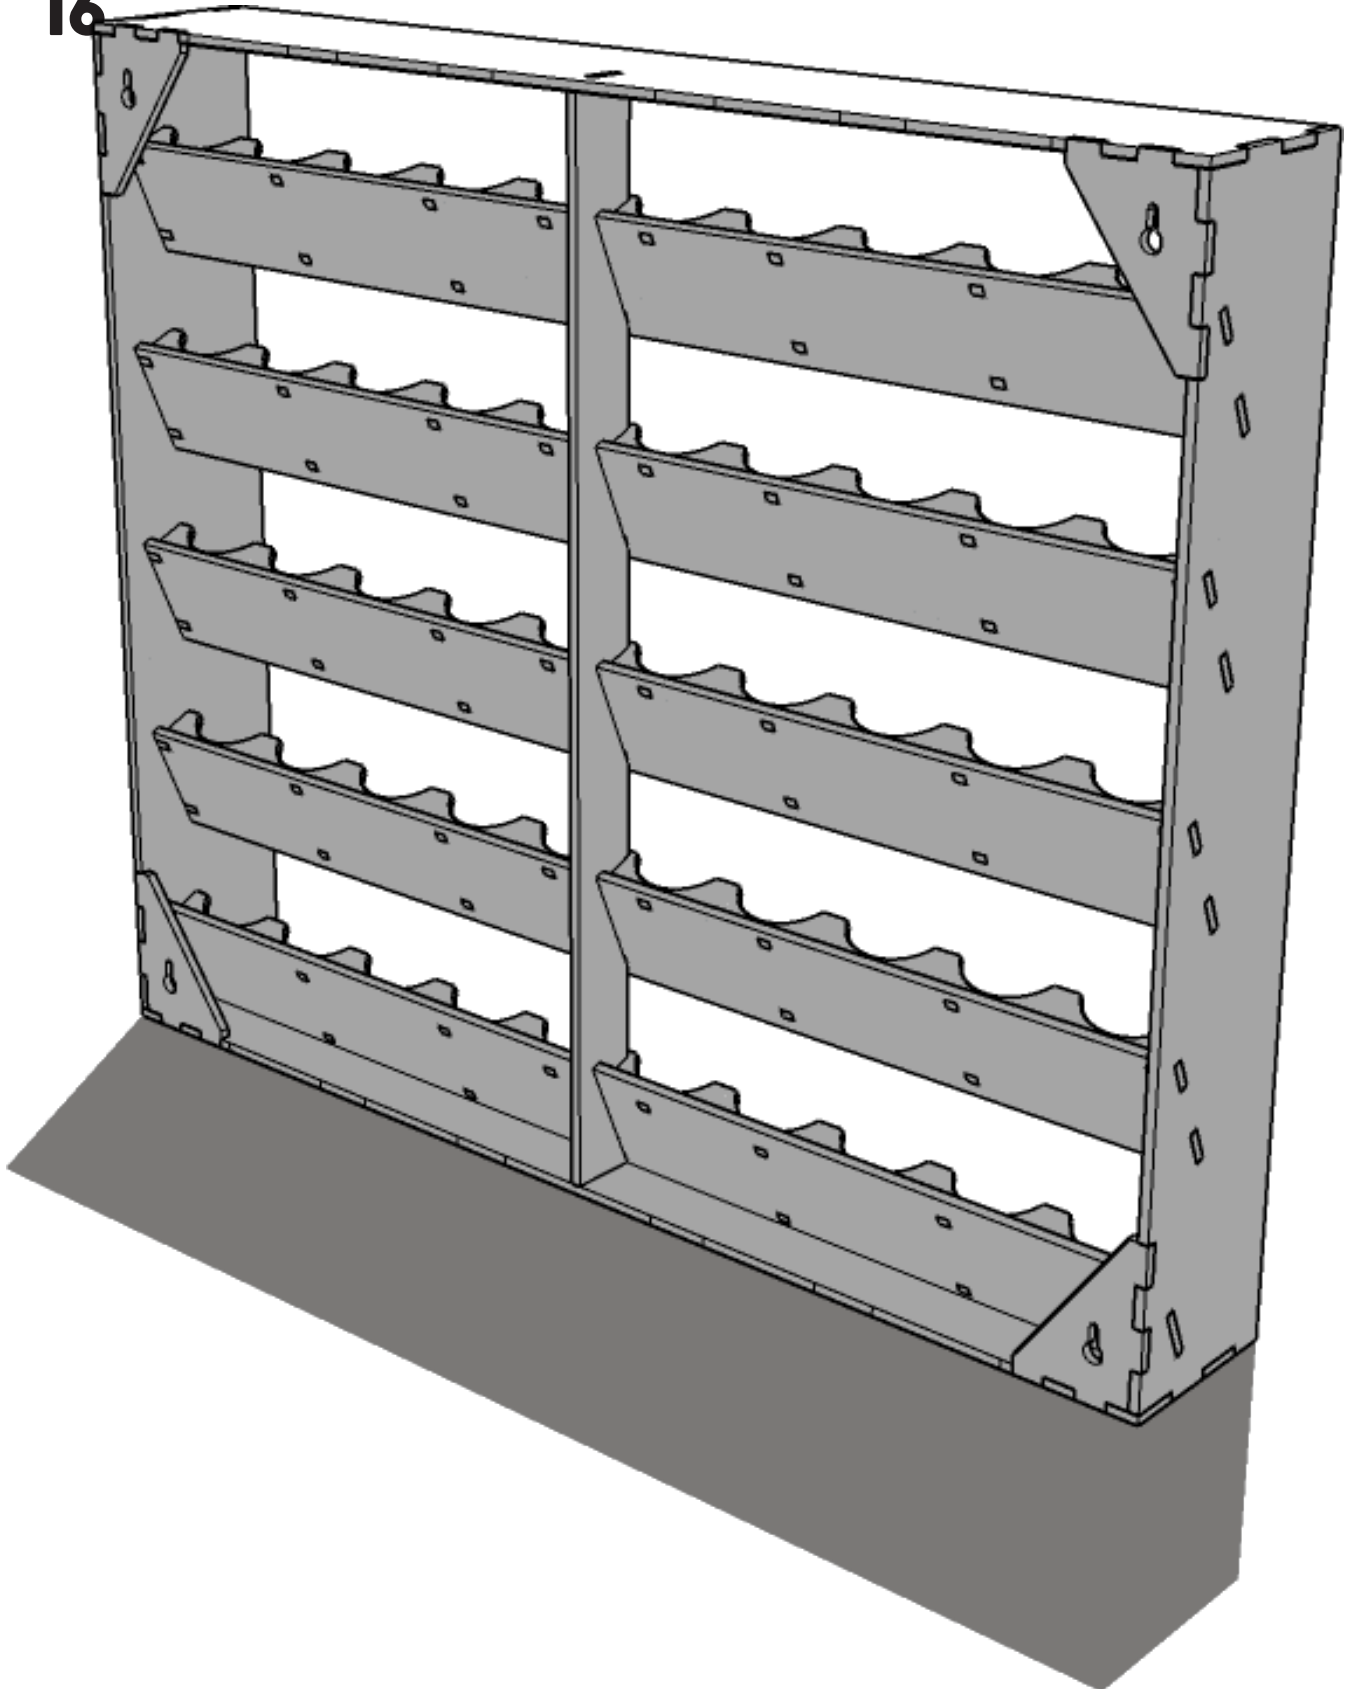

TABLETOP SCENICS

TTSCW-HBA-O43
Citadel Paint Rack 50

16