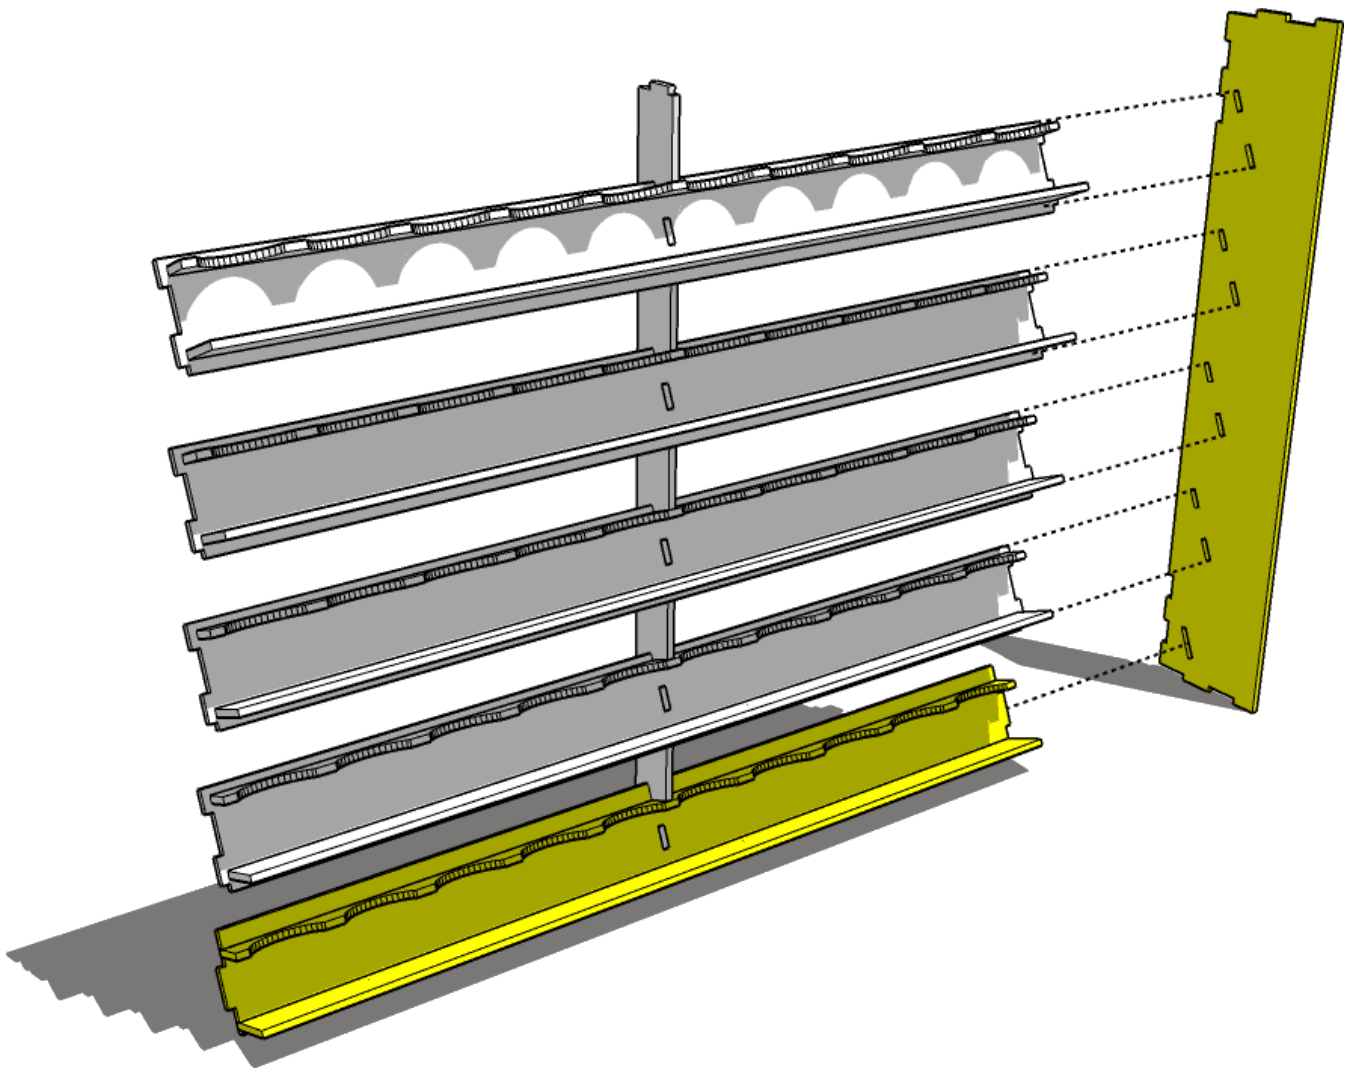

# TABLETOP SCENICS

TTSCW-HBA-O43  
Citadel Paint Rack 50

10

# TABLETOP SCENICS

TTSCW-HBA-O43  
Citadel Paint Rack 50

11

Take note of the side panel position, Tab slots face the rear.

 **TTCOMBAT**