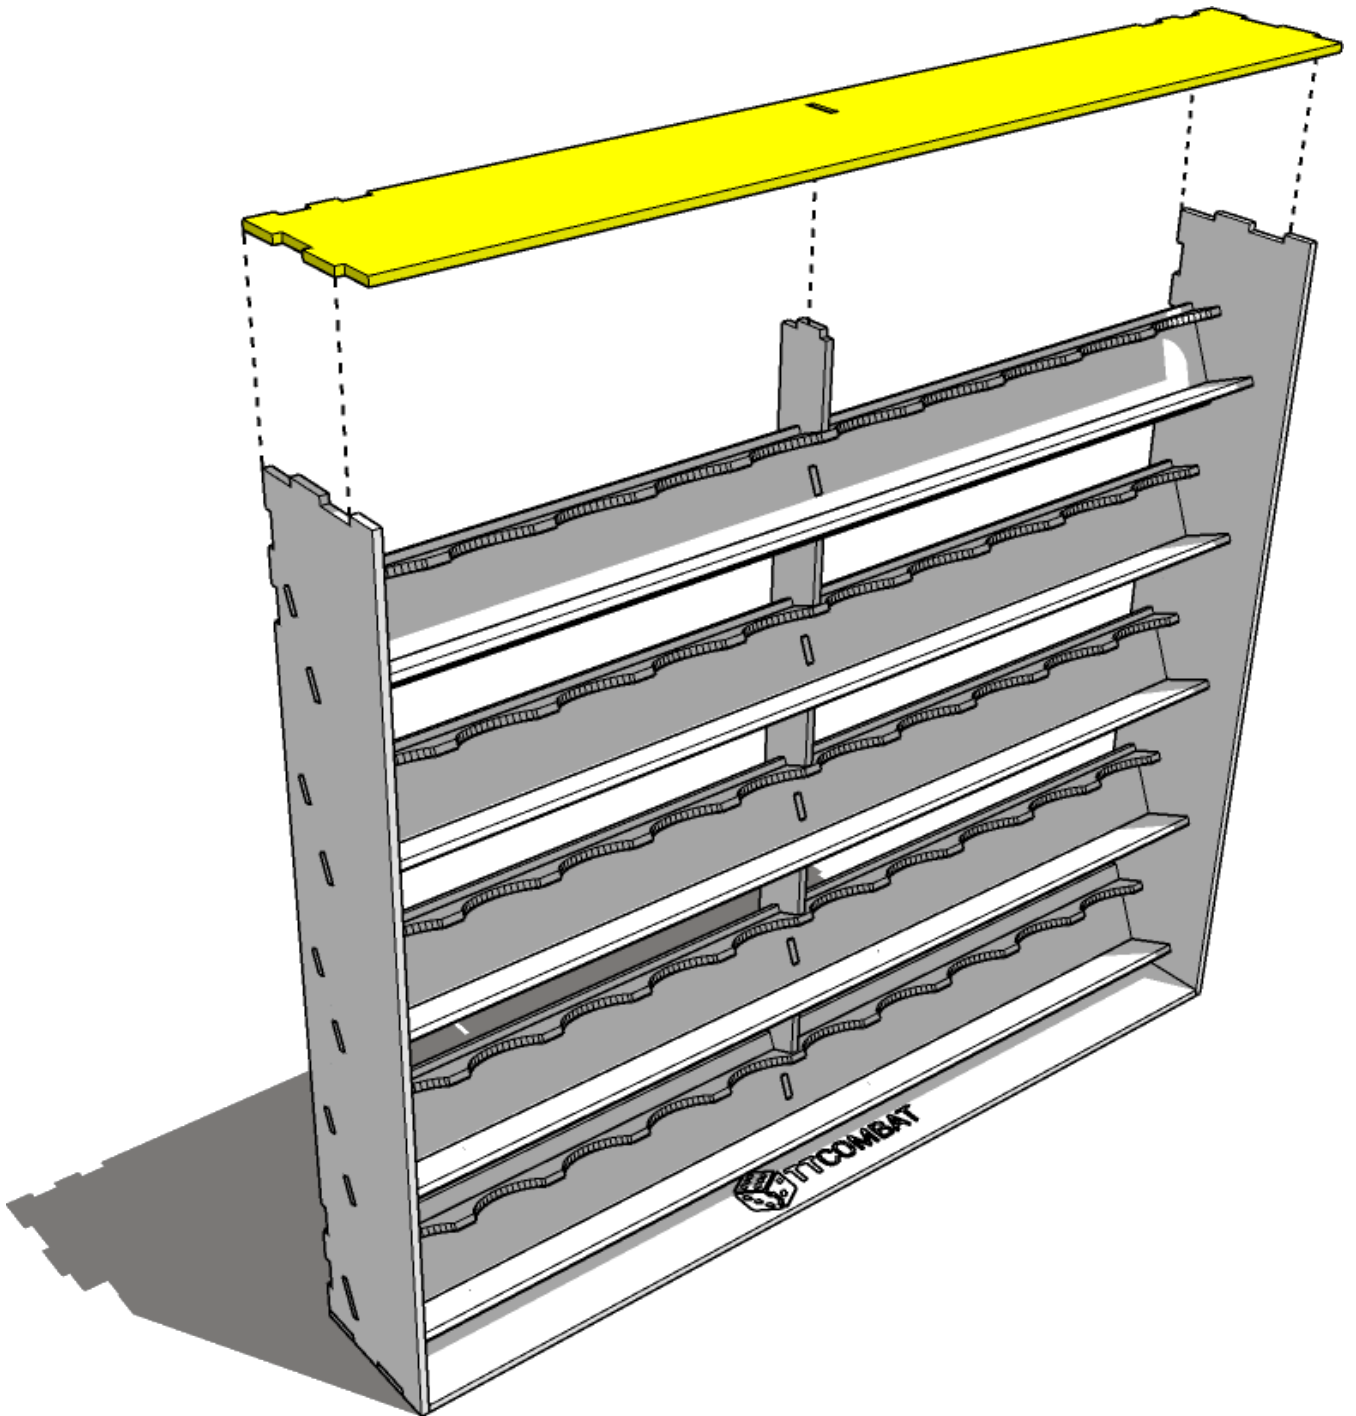

TABLETOP SCENICS

TTSCW-HBA-O43
Citadel Paint Rack 50

14