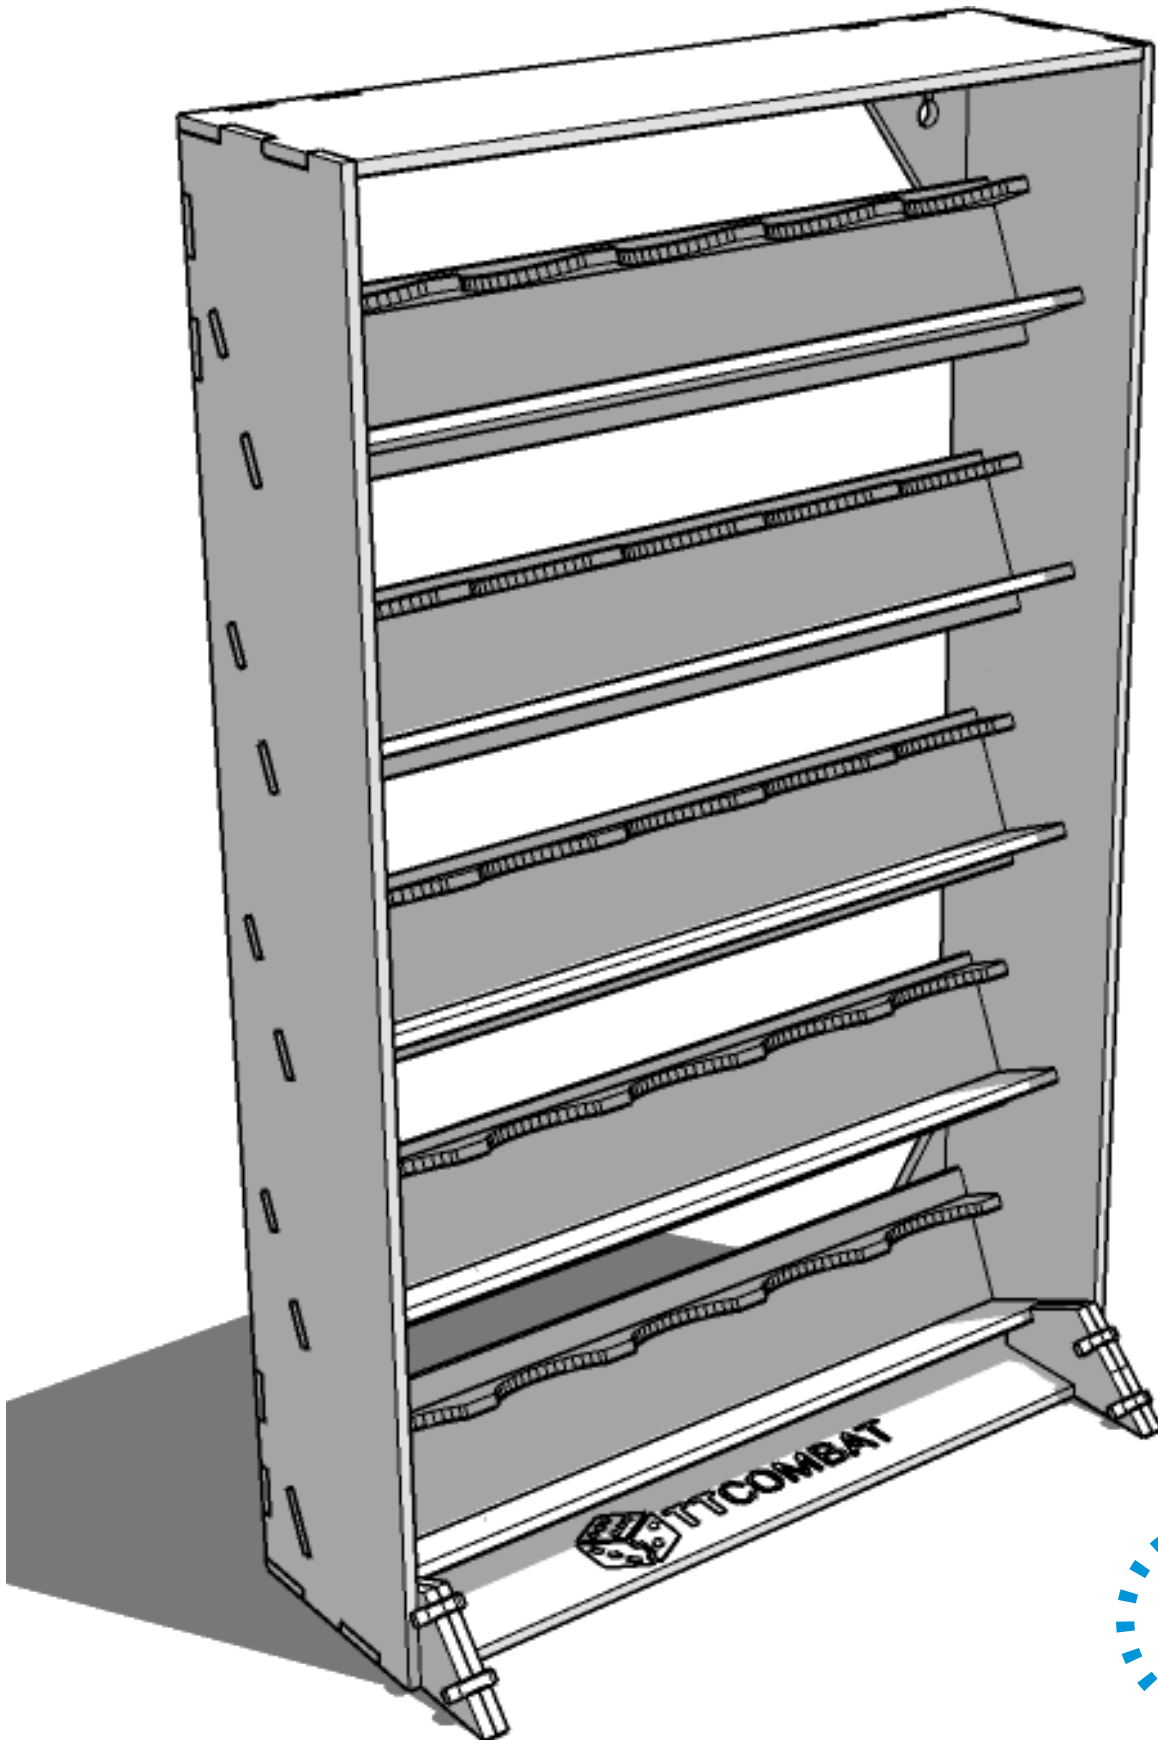

**TABLETOP
SCENICS**

**TTSCW-HBA-O42
Citadel Paint Rack 25**

 **TTCOMBAT**

TABLETOP SCENICS

TTSCW-HBA-O42
Citadel Paint Rack 25

2

These are a series of icons that may be used throughout the instructions to help your assembly:

Do not glue this part

Carefully score and
fold this part

This part - or its placement is
completely optional

Look closely at this step
- its process order or part
used may be specific

Repeat making this part
the specified number
of times

The next instruction step
will be the same assembly
so far, but from a different
angle

Sub-assembly complete.
This smaller construction
is ready to add to the
main kit

Assembly Complete! There
could be more optional
parts - check to the very end
of instructions