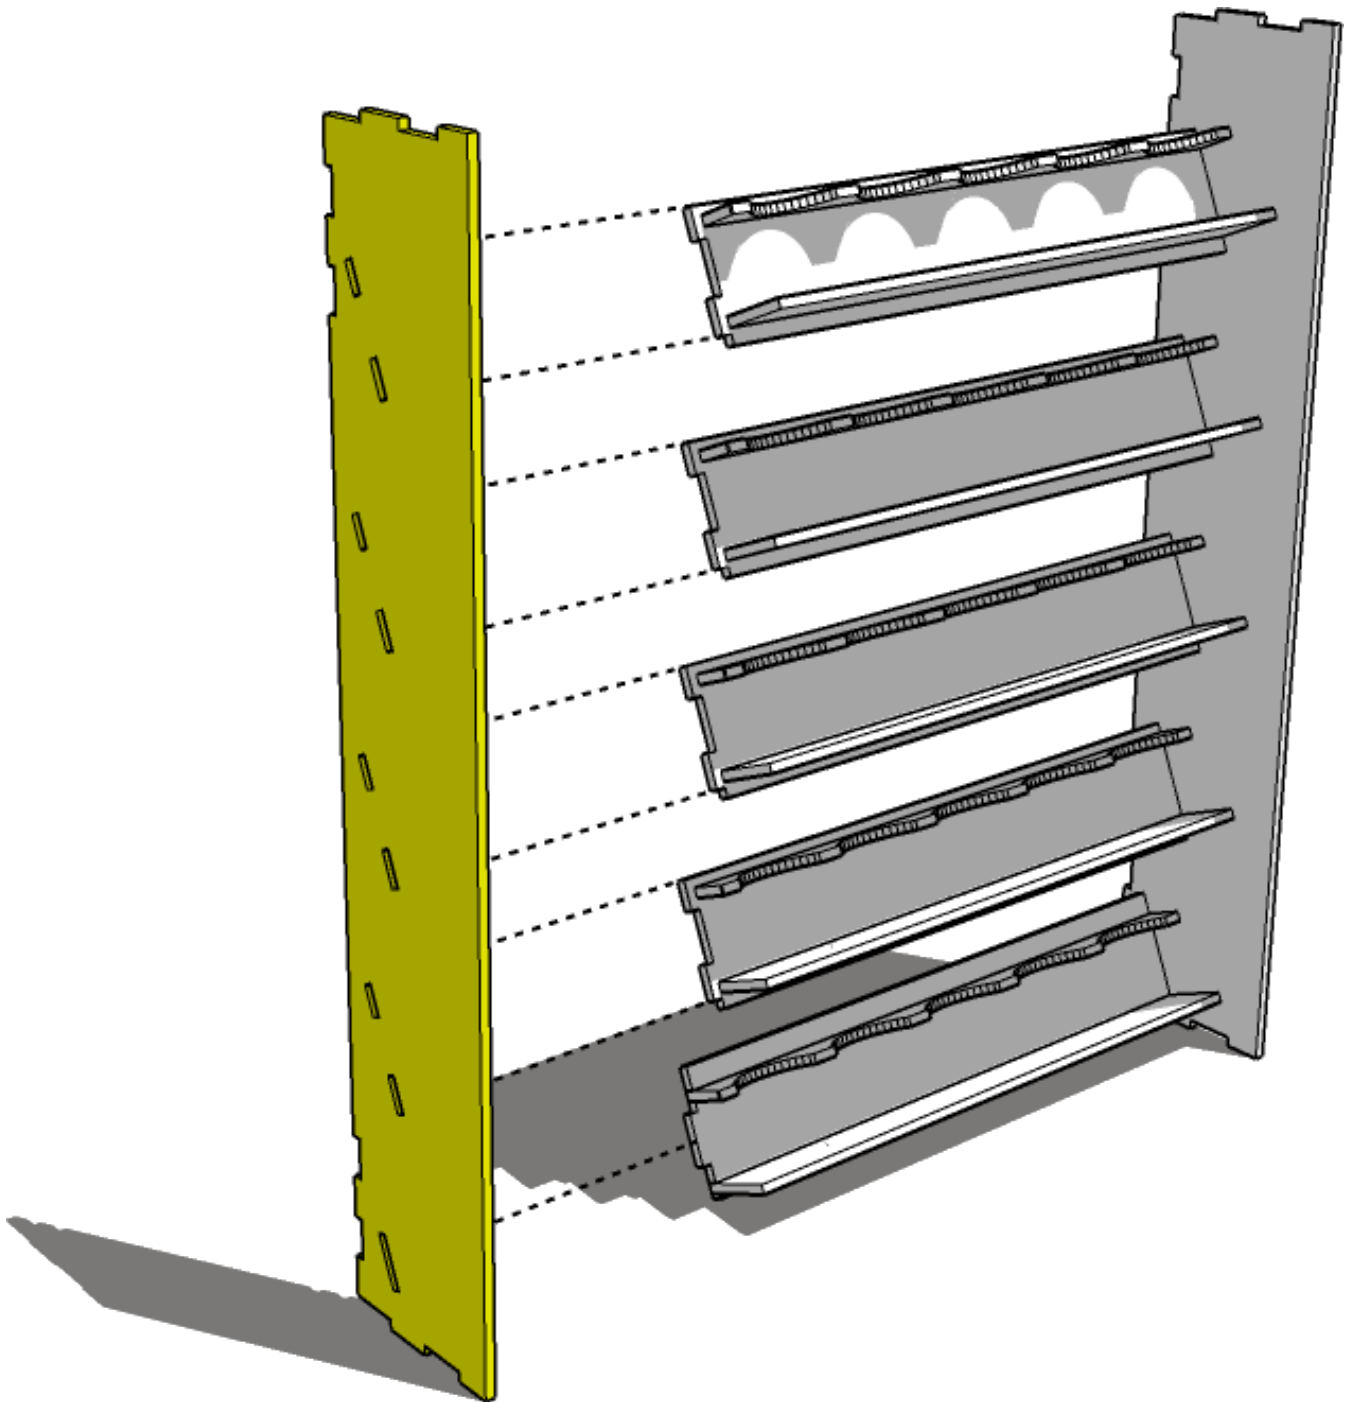

TABLETOP SCENICS

TTSCW-HBA-O42
Citadel Paint Rack 25

10