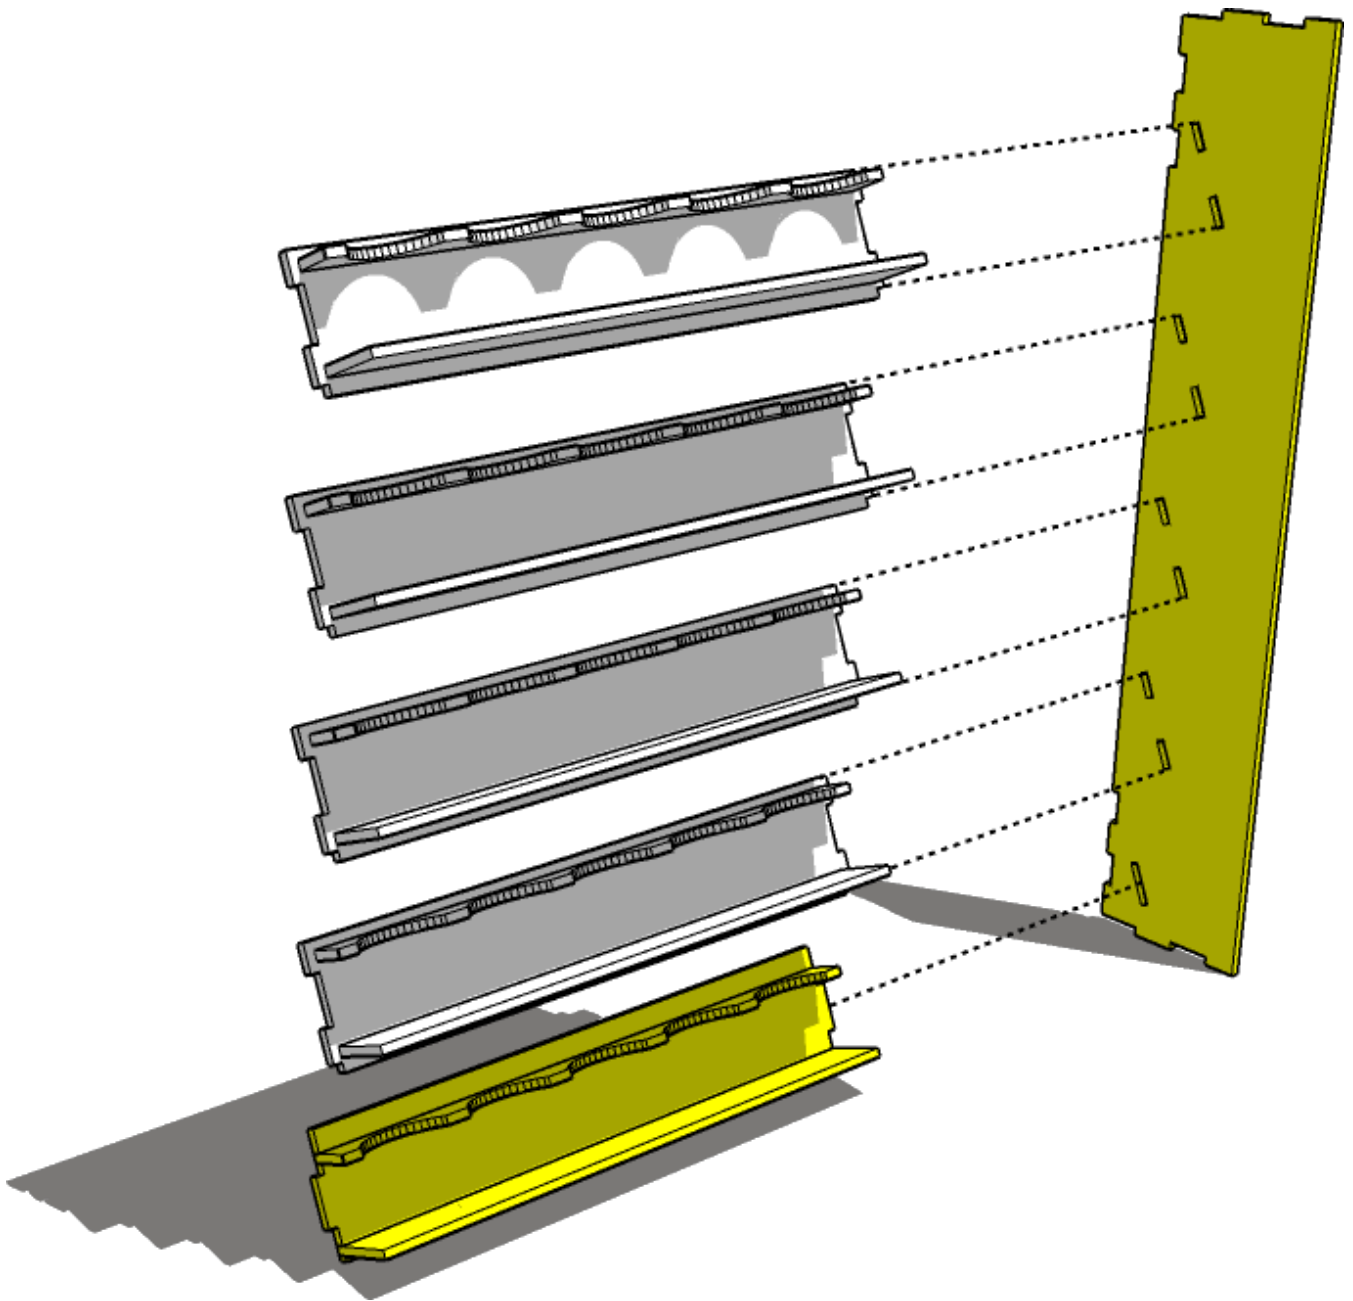

x4

 TCOMBAT

TABLETOP SCENICS

TTSCW-HBA-O42
Citadel Paint Rack 25

9

The highlighted shelf must be at the bottom due to a different tab connection

 **TTCOMBAT**

TABLETOP SCENICS