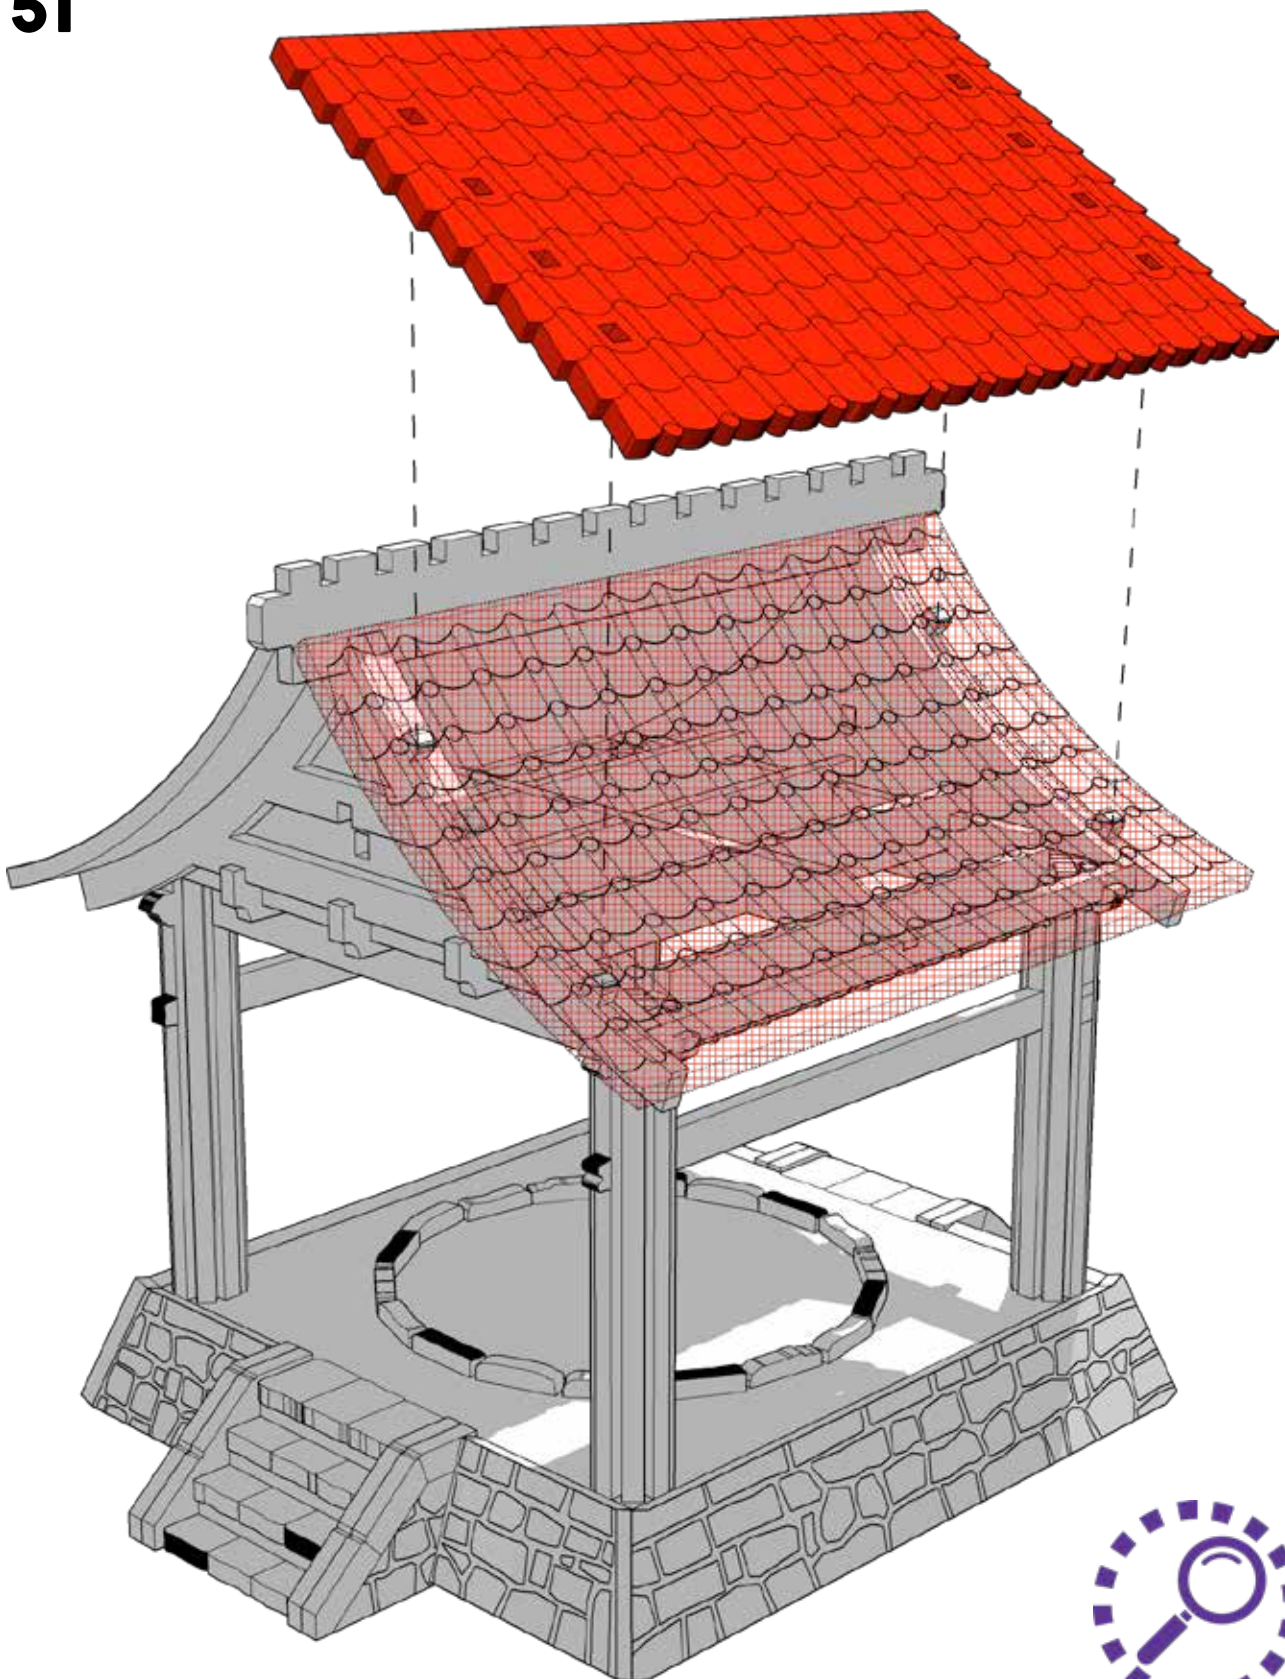

TABLETOP SCENICS

TTSCW-EES-107
Toshi
Sumo Stage

51

Align the tabs closest to the top on both sides. Gently press down on the highlighted part, working down the top of the roof towards lower tabs. It should curve into place. Superglue or fast drying glue recommended

TTCOMBAT