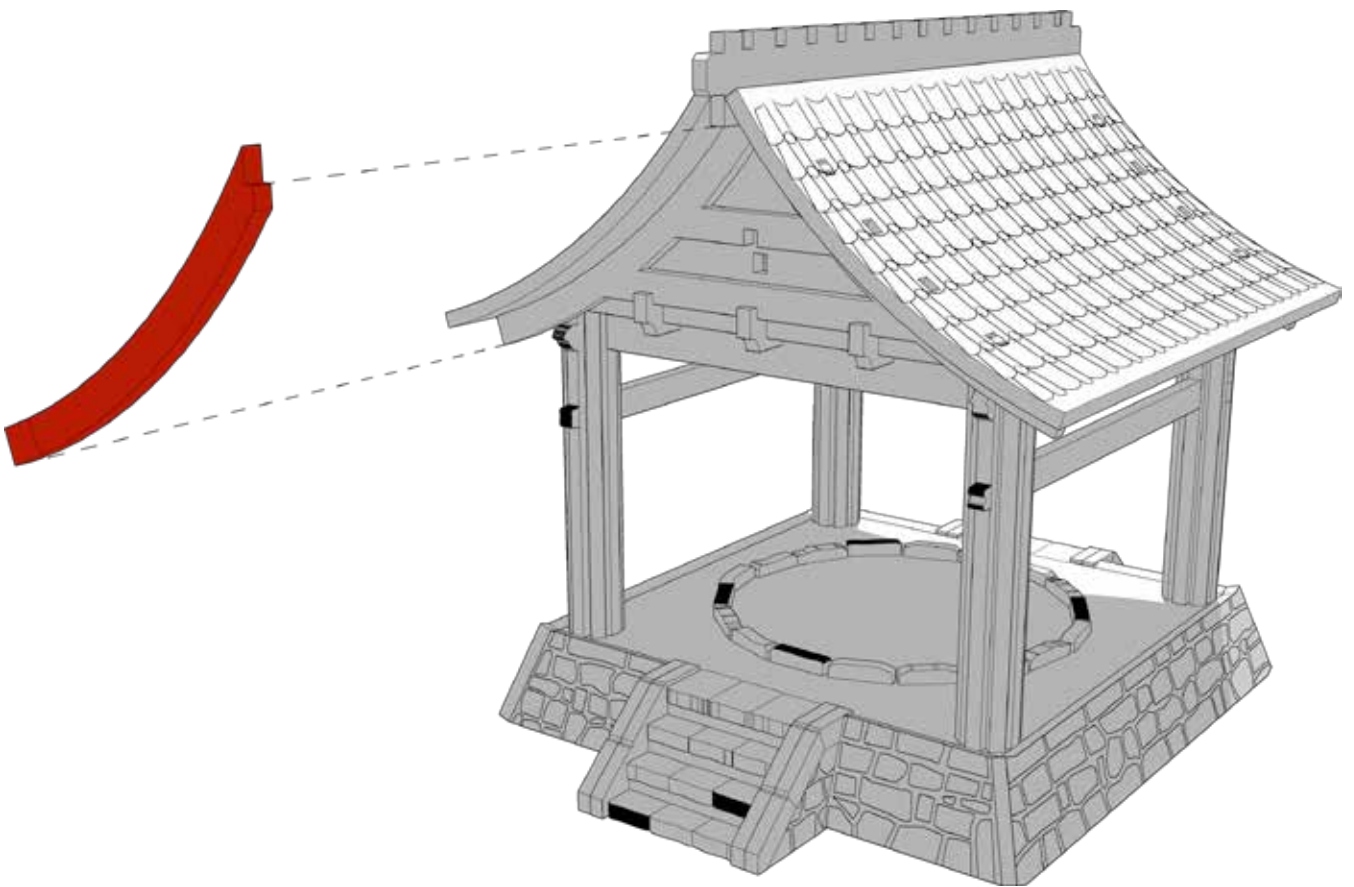

TABLETOP SCENICS

TTSCW-EES-107
Toshi
Sumo Stage

52