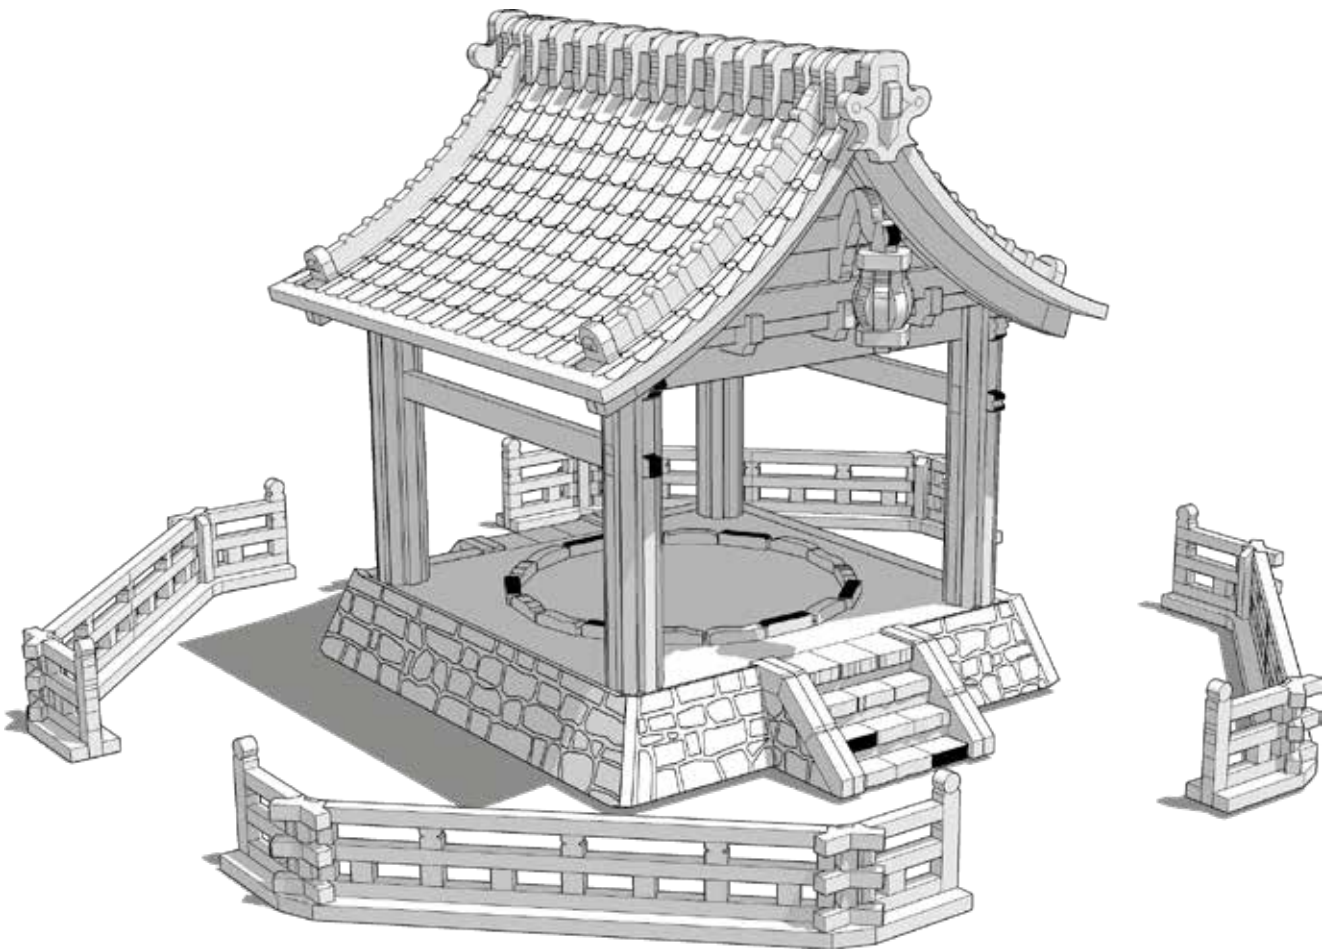

TABLETOP SCENICS

TTSCW-EES-107
Toshi
Sumo Stage

 **TTCOMBAT**

TABLETOP SCENICS

TTSCW-EES-107
Toshi
Sumo Stage

2

These are a series of icons that may be used throughout the instructions to help your assembly.
If in doubt, scroll ahead to confirm.