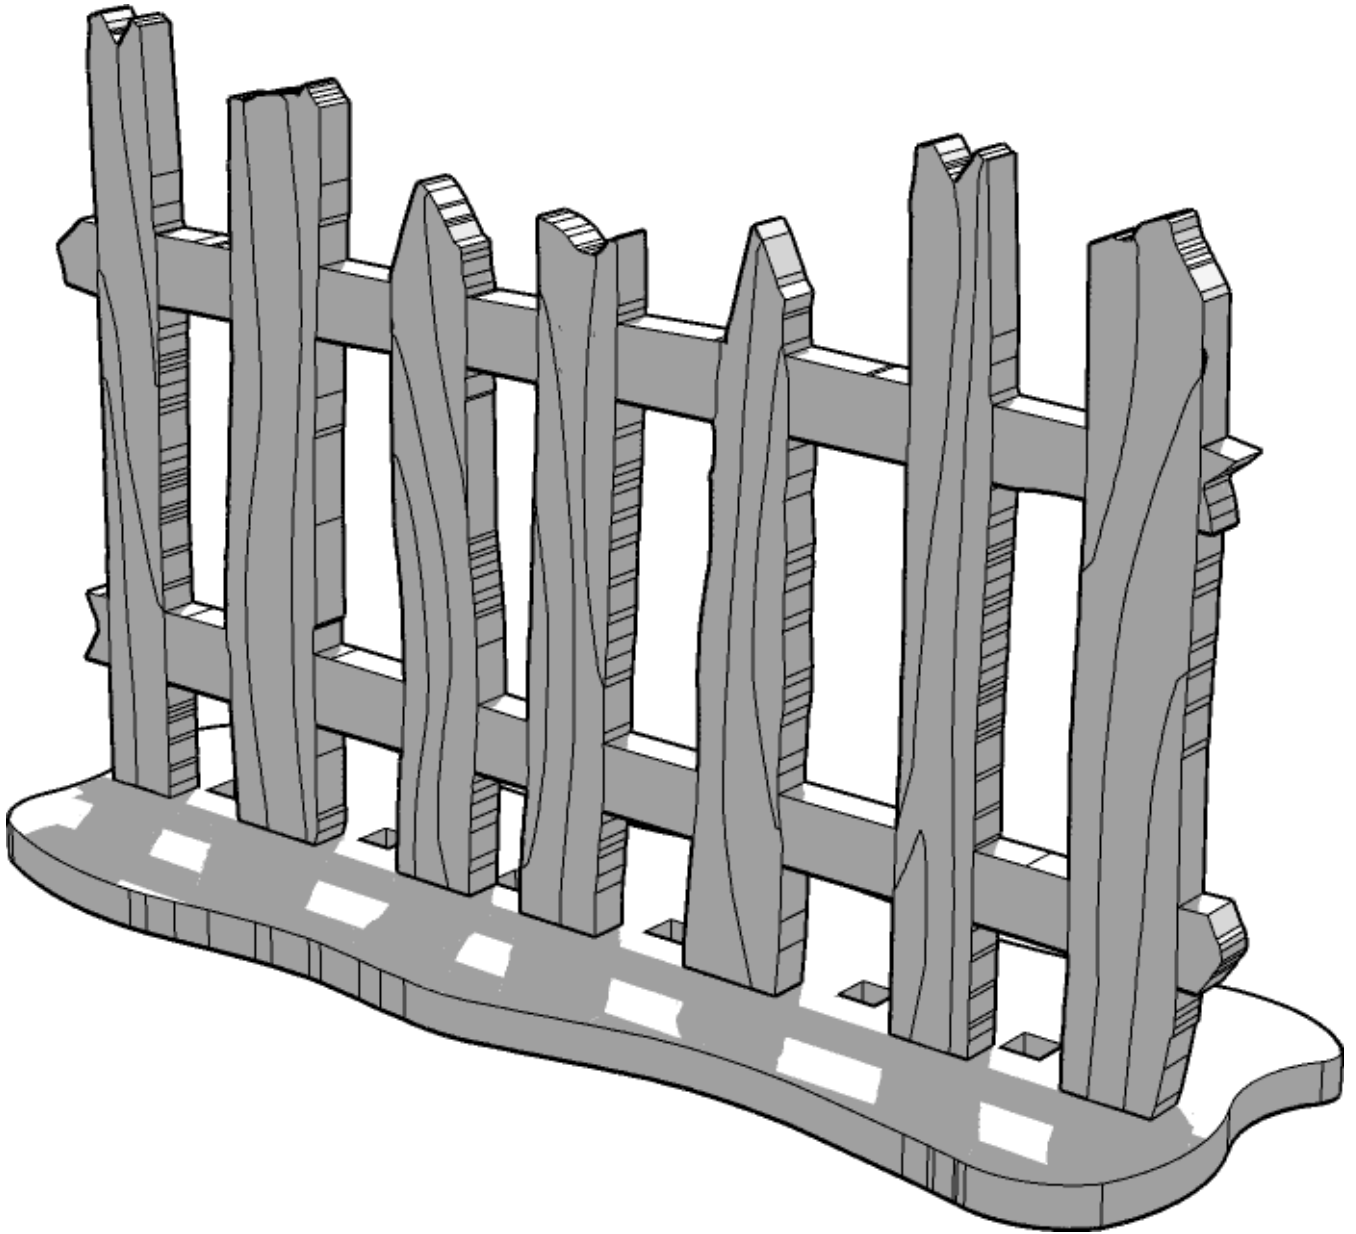

TABLETOP SCENICS

EES-106
Inaka:
Gateway Extensions

10