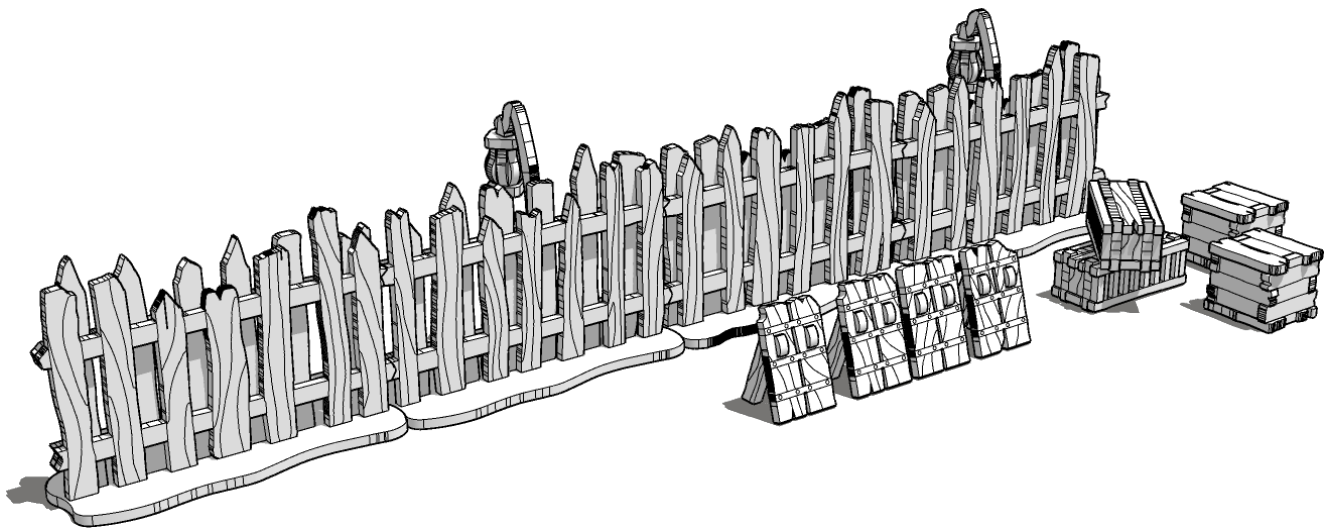

TABLETOP SCENICS

EES-106
Inaka:
Gateway Extensions

TABLETOP SCENICS

EES-106
Inaka:
Gateway Extensions

2

These are a series of icons that may be used throughout the instructions to help your assembly.
If in doubt, scroll ahead to confirm.

Do not glue this part

Carefully score and
fold this part

This part - or its placement is
completely optional

Look closely at this step
- its process order or part
used may be specific

Repeat making this part
the specified number
of times

The next instruction step
will be the same assembly
so far, but from a different
angle

Sub-assembly complete.
This smaller construction
is ready to add to the
main kit

Assembly Complete! There
could be more optional
parts - check to the very end
of instructions