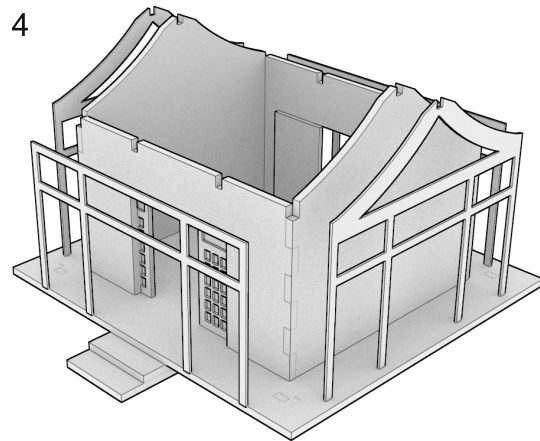

TT COMBAT

Bend greyboard roof prior to assembly for an easier fit.

Warning: This product is not a toy.
Contains small parts. Not suitable for
children under 14 years.

Items in this pack are copyright TTCombat