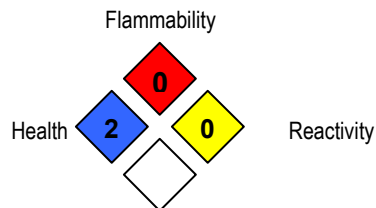

Use in:

- Garbage cans
- Messy spills
- Storage areas
- Dumpsters
- Carpets
- Cellars
- Large areas
- Upholstery
- Elevator shafts

Effective Against

- Pet mistakes
- Liquid spills
- Stale and musty smells
- Vomit
- Odors
- Garbage odors

Features and Benefits

- Easy-to use absorbent and deodorant is ideal for quick clean up of pet mistakes, vomit and other spills
- Granules contain a powerful odor neutralizer making them an extremely effective deodorizer
- Highly absorbent deodorizer

Properties

Appearance.....	Green granules
Fragrance.....	Cherry
Ready-to-use.....	Yes
Stability.....	1 year

Directions Complete directions on product label

Sprinkle sufficient amounts of granules to absorb liquids and control odors.

For messy spills, cover area with compound. Wait, then sweep or scrape into dustpan for easy removal.

Ingredients

Bentonite.....	1302-78-9
Water.....	7732-18-5
Crystalline silica.....	14808-60-7
Limestone.....	1317-65-3
Cherry Fragrance.....	Mixture

CAS Number

Safety

Danger: May cause cancer (inhalation). Causes damage to organs (lungs) through prolonged or repeated exposure (inhalation). Keep out of reach of children.

DOT Shipping (ground transportation)

Proper Shipping Name:	None
Class:	None
ID Number:	None
Packing Group:	None

NFPA RATINGS

Quantities

- 100 pound
- 40 pound
- 25 pound

TOTAL
SOLUTIONS®

560-071315

Milwaukee, WI 53224 • 1-800-743-6417 • Fax 414-354-9219 • www.athea.com