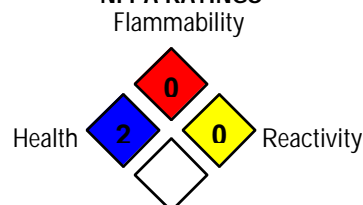

Note: Do not use on aluminum

Effective Against

- Grease
- Dirt
- Grime
- Oil

Features and Benefits

- Specifically developed for use with all high-temperature and high-pressure sprayer cleaning systems.
- Alkaline cleaners effectively remove oil, grease and grime.
- Special corrosion inhibitors protect surfaces, especially metal, from damaging rust and scale.
- Varying dilution ratios provide cleaning for light, medium and heavy deposits of soil and dirt.
- Ideal for cleaning and protecting heating coils.

Properties

Appearance.....	Colorless liquid
Fragrance	Slight detergent
Concentrate.....	Yes
Specific gravity.....	1.11
pH.....	13-14
Solubility.....	Soluble in water
Foaming	Low

Directions

Complete directions on product label
Adjust the feed rate of steam cleaner to obtain the dilution of 1:20 up to 1:40

Heavy deposits may require more concentrate, and light deposits may require less.

Active Ingredients

Water	7732-18-5
Sodium metasilicate	6834-92-0
Sodium Tripolyphosphate.....	7758-29-4
Sodium Laureth Sulfate.....	9004-82-4
Potassium Hydroxide.....	1310-58-3

CAS Number

Safety

Caution. Harmful if swallowed. Skin and eye irritant. Keep out of the reach of children.

DOT Shipping (ground transportation)

Proper Shipping Name: Compounds, cleaning liquid
N.O.S.(Potassium Hydroxide)
Class: 8
ID Number: NA1760
Package Group: III

NFPA RATINGS

Quantities

55 gallon
35, 30 & 20 gallon
5 or 6 gallon
6 X 1 gallon
4 X 1 gallon