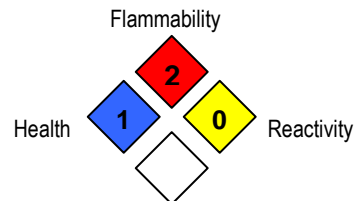

Effective Against

- Tar
- Pitch
- Asphalt
- Roofing compounds

Features and Benefits

- Effectively removes tough soils including tar, pitch asphalt and roofing compounds.
- Clinging formula means no waste from run-off.
- Easily flushes off with hot or cold water
- Deodorizes as it cleans

Properties

Appearance	Clear, thick liquid
Fragrance	Citrus
Flash point	122 ° F
d-Limonene content.....	70%
VOC content	>90% by wt.
Biodegradable.....	Yes
Application.....	Spray, Mop or Brush

Directions

Spray, mop or brush onto area to be cleaned. Allow to penetrate 10-15 minutes, then flush away with pressure spray.

Test in an inconspicuous spot before using on plastic.

Authorizations

NSF authorized: C1: Cleaning compounds for all surfaces in indelible processing area, non-processing areas and exterior areas.

Active Ingredients

	CAS Number
d-Limonene.....	5989-27-5
Solvent Naphtha.....	64742-47-8
Colloidal Silica Dioxide.....	112945-52-5
Methyl-oxirane polymer with oxirane.....	9003-11-6
Ethylene glycol.....	107-21-1

Safety

Warning: Flammable liquid and vapor. Causes skin irritation. May cause an allergic skin reaction. Keep out of the reach of children.

DOT Shipping (ground transportation)

Proper Shipping Name:	None
Class:	None
ID Number:	None
Packing Group:	None

Quantities

- 55, 35 & 30 gallon
- 5 or 6 gallon
- 6 X 1 gallon
- 4 X 1 gallon
- 6 quarts/case

NFPA® RATINGS

TOTAL
SOLUTIONS®

Milwaukee, WI 53224 • 1-800-743-6417 • Fax 414-354-9219 • www.athea.com