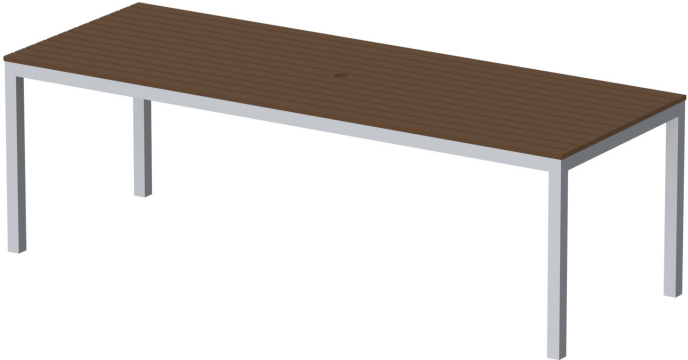

# LOFT 96 x 42 DINING TABLE

materials

aluminum frames & HDPE table top

designer

STUDIO 6

HDPE

VENETIAN COCOA

frame finish

TEXTURED BLACK

TEXTURED WHITE

GLOSS SILVER

dimensions

W	D	H
96"	42"	30"