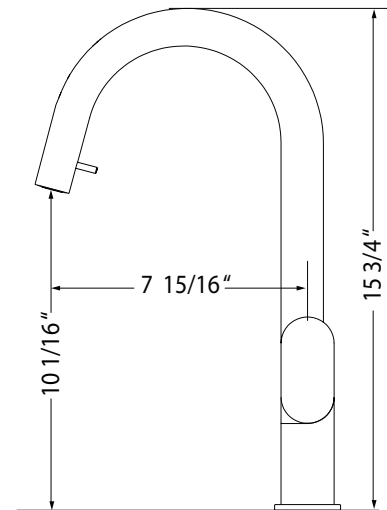

**REVEL SERIES**

**Pull Down Kitchen Faucet with Concealed Hand Spray**

**Model** REPD-1000-PC : Polished Chrome  
 REPD-1000-BN : Brushed Nickel  
 REPD-1000-OB : Oil Rubbed Bronze

REPD-1000

**FEATURES**

- Solid brass body construction
- Concealed, seamless solid brass pull down dual function spray/stream handspray
- Easy clean removable Aerator
- Extendable hose reaches all edges of sink and beyond. 20+ inches
- 90° forward action temperature control handle will not hit backsplash
- Ceramic Disc Cartridge - Lifetime Warranty
- Available in 3 finish options
- Oversized deck mounting locknut for ease of installation
- Nylon hoses for increased durability and flexibility
- QuickConnect system designed for secure and easy installation
- All HamatUSA faucets are ICC certified to meet or exceed US State and Federal plumbing codes and low lead safety standards
- Limited Lifetime Warranty