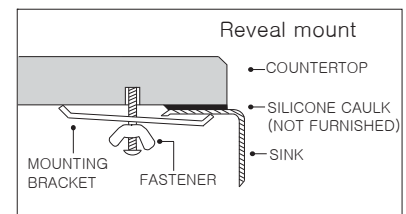

Installation profile

Project/Job name _____

Architect/Engineer _____

Contractor _____

Model _____ Q'ty _____

Notes _____