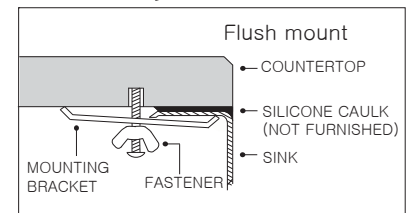

Installation profile

Project/Job name _____

Architect/Engineer _____

Contractor _____

Model _____ Q'ty _____

Notes _____