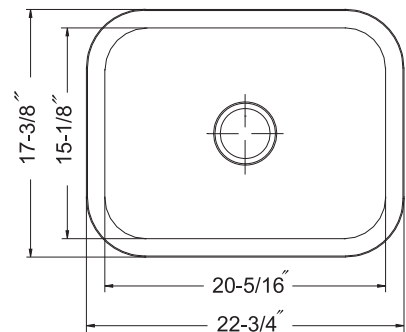

FEATURES

PCS-2500

- Non-porous glossy surface
- 9" depth, 3-1/2" drain opening
- Chip, crack and scratch resistant
- 8 distinctive colors
- Double baked at 1500°F
- Sound absorbing foam pad
- Easy undermount installation
- Fits 30" sink base
- Supplied with cutout template, fasteners and instructions
- 10 year Limited Warranty

OPTIONAL COLORS

Color variations possible due to printing constraints.

OPTIONAL ACCESSORIES

- Bottom Grid: BG-2500
- Strainer :
- 190-9180 - Stainless Steel
- 190-9261 - Polar White
- 190-9262 - Bone

OVERALL DIMENSIONS	EACH BOWL	CUTOUT SIZE	PACKAGING*	WEIGHT*
22-3/4" x 17-3/8"	20-5/16" x 15-1/8"	See Template	1/16 pcs.	20/360lbs.