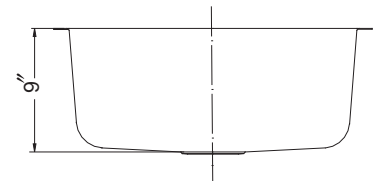

OPTIONAL COLORS

Color variations possible due to printing constraints.

OPTIONAL ACCESSORIES

- Bottom Grid: BG-2500
- Strainer :
- 190-9180 - Stainless Steel
- 190-9261 - Polar White
- 190-9262 - Bone

OVERALL DIMENSIONS	EACH BOWL	CUTOUT SIZE	PACKAGING*	WEIGHT*
22-3/4" x 17-3/8"	20-5/16" x 15-1/8"	See Template	1/16 pcs.	20/360lbs.