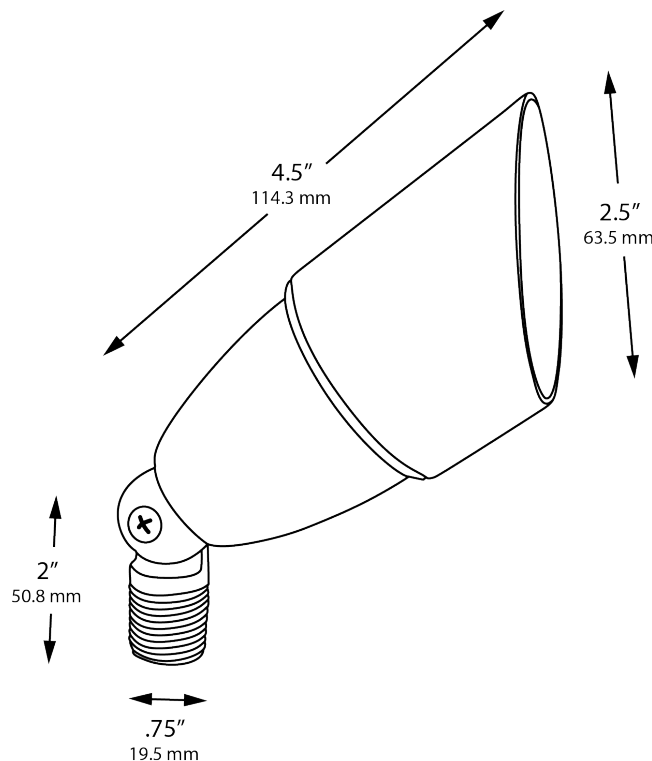

Type:

Model:

MIGHTY MIGHT LED
Uplight Fixture

ORDERING CODE:
490003

SPECIFICATIONS

HOUSING:
Spun brass.

FINISH:
Weathered brass. Custom powder coated colors available.

SOCKET/LAMP HOLDER:
One fixed ceramic bi-pin socket accepts bi-pin lamps with G4, GU5.3 or GY6.35 base.

LENS:
Clear tempered glass.

LAMP TYPE:
12V MR16. LED recommended. 30W halogen or 7W LED maximum.

MOUNTING:
Stem threaded with 1/2" NPT. Heavy-duty composite stake included.

WIRING:
Pre-wired with 5' pigtail of 18/2 cable.

WARRANTY:
Lifetime.

The Mighty Might uplight features a shroud with O-rings for long-lasting protection. Mounting options are plentiful. Dozens of MR16 LED lamp choices available.

DIMENSIONS:

LED LAMP SPECIFICATIONS