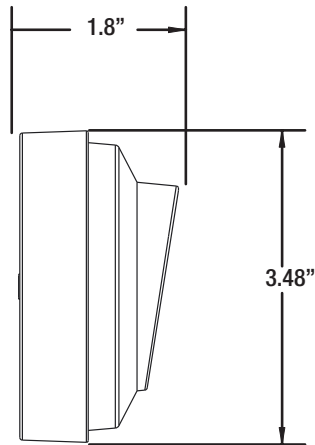

PRODUCT SPECIFICATIONS

PROJECT:	
MODEL #:	
LAMP(S):	
NOTES:	

Specifications:

- Cast brass construction
- Specification grade beryllium copper socket
- Premium grade direct burial cable
- Frosted borosilicate lens
- 2W max. LED lamp / 20W max. halogen
- Mounting hardware included
- Weathered brass finish standard
- Limited lifetime warranty

Light Distribution Cones: N/A

NOTE: Light cones are depicted without supplied lenses. Maximum wattage shown, for all other wattage options please refer to uniquelighting.com/beamspreads.

UL 2108:2004 R12.07
CSA C22.2.9.0-96 (R2006)