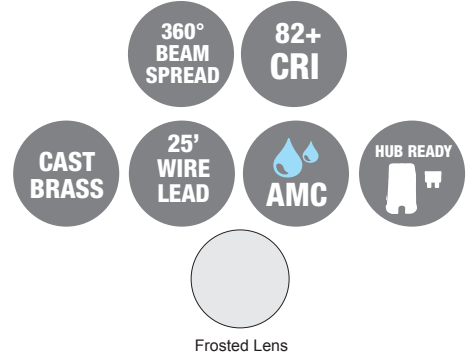

PRODUCT SPECIFICATIONS

PROJECT:	
MODEL #:	
LAMP(S):	
NOTES:	

Specifications:

- Cast brass construction
- Specification grade beryllium copper socket
- Premium grade direct burial cable
- Frosted borosilicate lens
- 2W max. LED lamp / 20W max. halogen
- Mounting hardware included
- Weathered brass finish standard
- Limited lifetime warranty

Light Distribution Cones: N/A

NOTE: Light cones are depicted without supplied lenses. Maximum wattage shown, for all other wattage options please refer to uniquelighting.com/beamspreads.

UL 2108:2004 R12.07
CSA C22.2.9.0-96 (R2006)