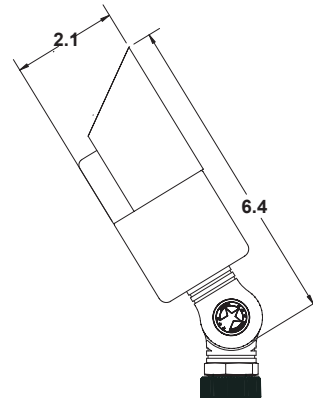

VALOR - Convex: 12V & 24V Brass Up Light

PROJECT:	
TYPE:	
CATALOG NUMBER:	
LAMP(S):	
NOTES:	

FIXTURE ORDERING INFORMATION

Example: VALC-12-L327 (Valor, 12 Volt, 3 Watt, 2700K LED MR16, 25' Wire Lead, Weathered Brass)

MODEL NAME	VOLTAGE	WATTAGE	WIRE LENGTH	FINISH
VALC	12=12 Volt 24=24 Volt	L327= LED, 3W, 2700K, FLOOD L330= LED, 3W, 3000K, FLOOD L427= LED, 4W, 2700K, FLOOD L430= LED, 4W, 3000K, FLOOD L527= LED, 5W, 2700K, FLOOD L530= LED, 5W, 3000K, FLOOD L627= LED, 6W, 2700K, FLOOD L630= LED, 6W, 3000K, FLOOD 20= 20W Halogen 35= 35W Halogen NL=No Lamp	Leave blank for standard 25' length * 0= 3' wire lead * 50= 50' wire lead	leave blank for standard WB finish P= Standard powder coat finishes. List your desired color in the order comments area.

NOTE: Pre-lamped LED fixtures are NOT available with 24V lamps. LED fixtures and six pack options are available ONLY with a 25' wire lead. For additional painted finishes or six pack options contact our factory.

DIMENSIONS:

Powder Coated Finishes

Tucson Tan	TT
White	WH
Black	BK
Verde Green	VG
Titanium Knight	TK

Standard Finish

Weathered Brass	WB

FLEX™ Unique Lighting Systems® fixtures are available with LED lamps. Please specify the lamp code when ordering.

* Only available with the NL wattage option.

Unique Lighting Systems® reserves the right to modify the design and/or construction of the fixture shown without further notification.

SPECIFICATIONS

Our Commitment

Unique Lighting Systems' highest commitment is to set the standard for manufacturing innovative and quality products. This commitment is evident through our detailed inspection processes and extensive field testing. From the initial design process of each product, to the final assembly of each custom-made individual part, our manufacturing process accomplishes the highest level of performance and durability carried through to final delivery to the end user. Durable construction and beautiful styling make Unique™ fixtures the ideal solution for any residential or commercial application. Unique Lighting™ already holds numerous product patents and we are constantly developing innovative ideas to help expand the lighting industry.

Body

Precision formed from brass. Body design provides enclosed, water resistant wireway to protect wires.

Gasket

High temperature silicone o-ring (2) for water-tight seal.

Knuckle

Machined brass knuckle with a solid brass adjustable thumb screw. Vertical tilt of 270° and horizontal rotation of 360° for easy aiming. The Orbital Lock Nut™ allows for locking the horizontal rotation without adjusting the stake.

Shroud

Precision formed and comes with a factory sealed shock resistant glass lens to prevent water intrusion. Accepts up to one additional lens/hex cell accessory.

Lens

Convex lens creates additional water deflection and improves water resistance. Offering a clean debris free lens area and improved light output.

Lamp

For use with a halogen lamp up to 35W MR16 lamp. **FLEX™** Series LED lamps are available in 3W, 4W, 5W or 6W MR16. LED lamps are available in 2700K and 3000K color temperatures.

Electrical Requirements

A remote 12V or 24V transformer required, may be ordered separately from Unique Lighting Systems®. Voltage range for 12V halogen lamps is 10.8V to 12V. Voltage range for 24V halogen lamps is 20V to 26V.

Lamp Connection

FLEX™ Series LED MR16 Specification grade, beryllium copper lamp holder. GU5.3 base.

Wiring

Exclusive UF Intelli-Flex wire with anti-moisture migration connections.

Mounting Hardware

Standard mounting stake is injection molded PVC with a ½" NPS threaded female fitting.

Finish

Exclusive Weathered Brass finish is standard. Unique™ Lightings' Weathered Brass finish is a "living finish" and will naturally patina and change over time. Polyester powder coat finishes are also available (see chart above).

Warranty