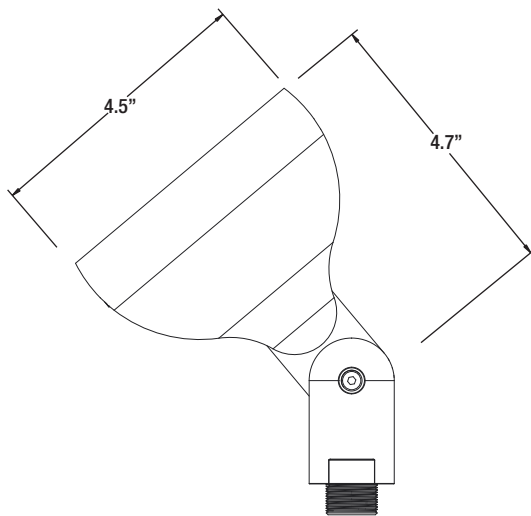

PRODUCT SPECIFICATIONS

PROJECT:	
MODEL #:	
LAMP(S):	
NOTES:	

Specifications:

- Marine grade A360 alloy construction
- High temperature silicone o-rings
- 1' FLEX™ Auxiliary wire lead
- 15' direct burial cable
- AMC - Anti-Moisture Connections
- 8W max. LED lamp / 35W max. halogen
- Bronze finish
- E-Shield™ coating process
- Composite stake with brass threaded insert
- Limited 10 year warranty

Light Distribution Cones:

N/A

UL 2108:2004 R12.07
CSA C22.2.9.0-96 (R2006)

Unique Lighting Systems® reserves the right to modify the design and/or construction of the fixture shown without further notification.