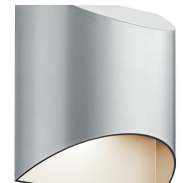

SPECIFICATIONS

Certifications/Qualifications

Title 24 Compliant	Yes www.kichler.com/warranty
--------------------	---

Dimensions

Base Backplate	5.50 X 4.25
Extension	4.00"
Weight	3.70 LBS
Height from center of Wall opening (Spec Sheet)	7.00"
Height	13.75"
Width	7.00"

Light Source

Delivered Lumens	700
Dimmable	Yes
Dimmable Notes	This LED is compatible with most standard incandescent dimmers, LED dimmers, and electronic low voltage dimmers. For more information, go to Kichler.com/dimming .
Equivalent Light Source	Incandescent
Expected Life Span (Hours)	40000
Lamp Included	Integrated
Light Source	LED
Max or Nominal Watt	16W
# of Bulbs/LED Modules	2

FIXTURE ATTRIBUTES

Housing

Diffuser Description	Clear Tempered Glass With Inside Etch
Primary Material	ALUMINUM

Product/Ordering Information

SKU	49279AZTLED
Finish	Textured Architectural Bronze
Style	Contemporary
UPC	783927458610

Finish Options

-  Black
-  Platinum
-  Textured Architectural Bronze
-  White

ALSO IN THIS FAMILY

49278BKLED

49278WHLED

49279BKLED

49279WHLED

49278AZTLED