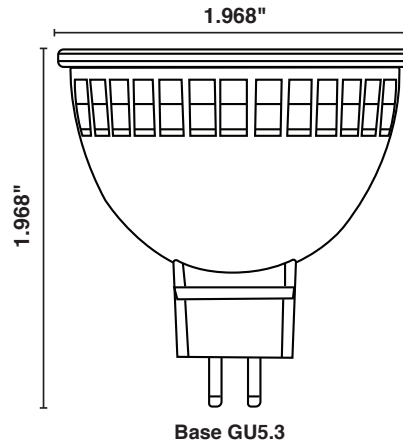

Dimensions

Ordering Information

Watt	Base	Product #	Product Code	Finish	Volts	Color Temp.	CRI	Lumens	Useful Life	Dimmable	Pkg. Qty.	Beam Spread	MOL	Equivalent Wattage
6W	GU5.3	82099	MR16FL6/RGBW/LED	White	10-15	RGB-2700K	80	400	25,000*	Yes	1/10	40°D	1.968	35W