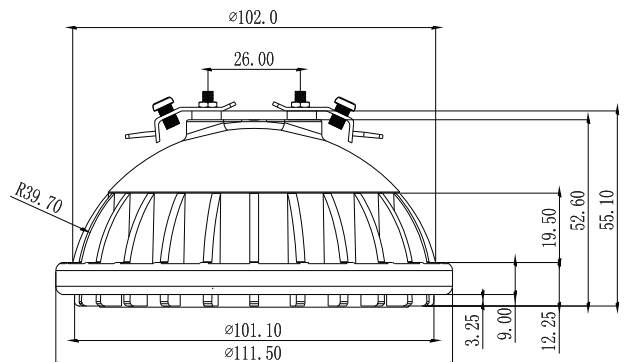

FLEX GOLD™ Series LED Lamp

PROJECT:	
TYPE:	
CATALOG NUMBER:	
LAMP(S):	
NOTES:	

TYPE: PAR36
POWER: 7 Watt
VOLTAGE RANGE: 10 -15 VAC
LUMEN: 450
LAMP LIFE: 40,000 hr.
BEAM SPREAD: 32° Flood
COLOR TEMP.: 2700K Warm White
VOLT AMPS: 10.9 VA

Dimensions:

All dimensions in mm.

MODEL NUMBER

LED-7W-CPFL27K

LAMP FACTS

- Lamp can last up to 13.5 yrs. (based on 8hrs. per day)
- 80 % more efficient than halogen equivalent
- LED produces zero UV
- Mercury free
- 82 or above CRI (Color Rendering Index)
- Five year warranty