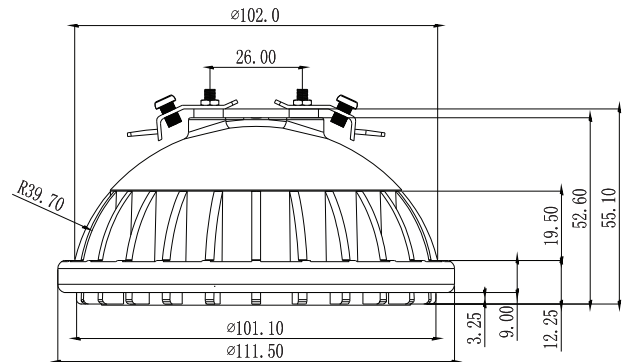

FLEX GOLD™ Series LED Lamp

PROJECT:	
TYPE:	
CATALOG NUMBER:	
LAMP(S):	
NOTES:	

TYPE: PAR36

POWER: 13 Watt

VOLTAGE RANGE: 10 -15 VAC

LUMEN: 840

LAMP LIFE: 40,000 hr.

BEAM SPREAD: 32° Flood

COLOR TEMP.: 3000K White

VOLT AMPS: 20.8 VA

Dimensions:

All dimensions in mm.

MODEL NUMBER

LED-13W-CPFL30K

LAMP FACTS

- Lamp can last up to 13.5 yrs. (based on 8hrs. per day)
- 80 % more efficient than halogen equivalent
- LED produces zero UV
- Mercury free
- 82 or above CRI (Color Rendering Index)
- Five year warranty