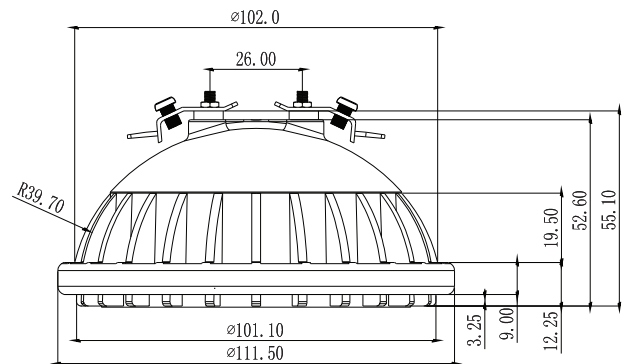

FLEX GOLD™ Series LED Lamp

PROJECT:	
TYPE:	
CATALOG NUMBER:	
LAMP(S):	
NOTES:	

TYPE: PAR36

POWER: 7 Watt

VOLTAGE RANGE: 10 -15 VAC

LUMEN: 510

LAMP LIFE: 40,000 hr.

BEAM SPREAD: 32° Flood

COLOR TEMP.: 5000K Cool White

VOLT AMPS: 10.9 VA

Dimensions:

All dimensions in mm.

MODEL NUMBER

LED-7W-CPFL50K

LAMP FACTS

- Lamp can last up to 13.5 yrs. (based on 8hrs. per day)
- 80 % more efficient than halogen equivalent
- LED produces zero UV
- Mercury free
- 82 or above CRI (Color Rendering Index)
- Five year warranty