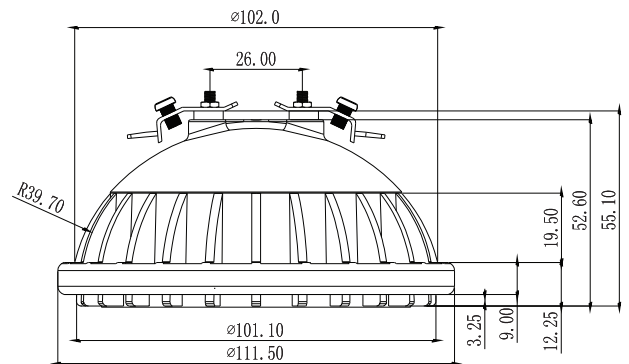

FLEX GOLD™ Series LED Lamp

PROJECT:	
TYPE:	
CATALOG NUMBER:	
LAMP(S):	
NOTES:	

TYPE: PAR36
POWER: 13 Watt
VOLTAGE RANGE: 10 -15 VAC
LUMEN: 880
LAMP LIFE: 40,000 hr.
BEAM SPREAD: 32° Flood
COLOR TEMP.: 5000K Cool White
VOLT AMPS: 20.8 VA

Dimensions:

All dimensions in mm.

MODEL NUMBER

LED-13W-CPFL50K

LAMP FACTS

- Lamp can last up to 13.5 yrs. (based on 8hrs. per day)
- 80 % more efficient than halogen equivalent
- LED produces zero UV
- Mercury free
- 82 or above CRI (Color Rendering Index)
- Five year warranty