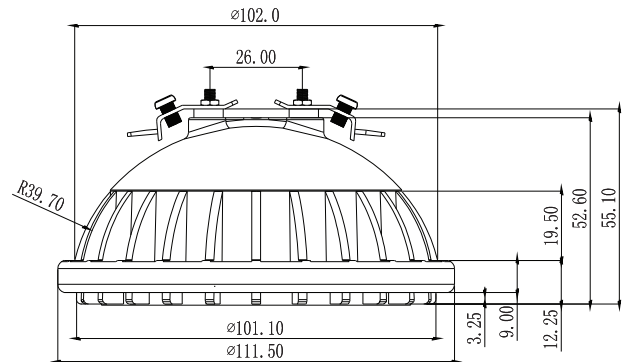

FLEX GOLD™ Series LED Lamp

PROJECT:	
TYPE:	
CATALOG NUMBER:	
LAMP(S):	
NOTES:	

TYPE: PAR36

POWER: 5 Watt

VOLTAGE RANGE: 10 -15 VAC

LUMEN: 300

LAMP LIFE: 40,000 hr.

BEAM SPREAD: 32° Flood

COLOR TEMP.: 2700K Warm White

VOLT AMPS: 6.7 VA

Dimensions:

All dimensions in mm.

MODEL NUMBER

LED-5W-CPFL27K

LAMP FACTS

- Lamp can last up to 13.5 yrs. (based on 8hrs. per day)
- 80 % more efficient than halogen equivalent
- LED produces zero UV
- Mercury free
- 82 or above CRI (Color Rendering Index)
- Five year warranty