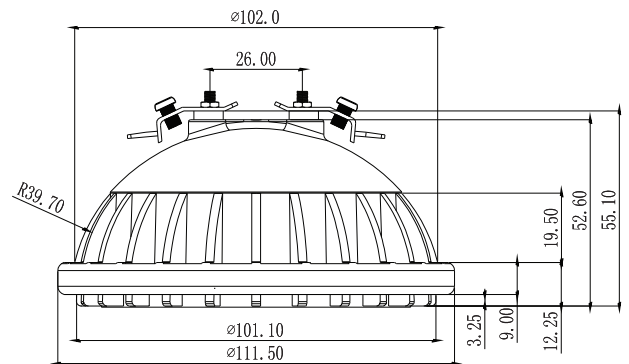

FLEX GOLD™ Series LED Lamp

PROJECT:	
TYPE:	
CATALOG NUMBER:	
LAMP(S):	
NOTES:	

TYPE: PAR36
POWER: 7 Watt
VOLTAGE RANGE: 10 -15 VAC
LUMEN: 480
LAMP LIFE: 40,000 hr.
BEAM SPREAD: 32° Flood
COLOR TEMP.: 3000K White
VOLT AMPS: 10.9 VA

Dimensions:

All dimensions in mm.

MODEL NUMBER

LED-7W-CPFL30K

LAMP FACTS

- Lamp can last up to 13.5 yrs. (based on 8hrs. per day)
- 80 % more efficient than halogen equivalent
- LED produces zero UV
- Mercury free
- 82 or above CRI (Color Rendering Index)
- Five year warranty