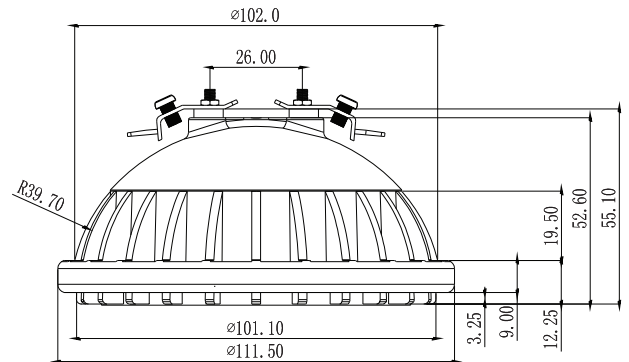

FLEX GOLD™ Series LED Lamp

PROJECT:	
TYPE:	
CATALOG NUMBER:	
LAMP(S):	
NOTES:	

TYPE: PAR36

POWER: 5 Watt

VOLTAGE RANGE: 10 -15 VAC

LUMEN: 320

LAMP LIFE: 40,000 hr.

BEAM SPREAD: 32° Flood

COLOR TEMP.: 3000K White

VOLT AMPS: 6.7 VA

Dimensions:

All dimensions in mm.

MODEL NUMBER

LED-5W-CPFL30K

LAMP FACTS

- Lamp can last up to 13.5 yrs. (based on 8hrs. per day)
- 80 % more efficient than halogen equivalent
- LED produces zero UV
- Mercury free
- 82 or above CRI (Color Rendering Index)
- Five year warranty