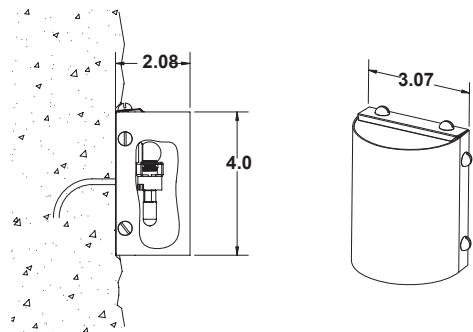

ORION 4: 12V & 24V Brass Wall Sconce Light

PROJECT:	
TYPE:	
CATALOG NUMBER:	
LAMP(S):	
NOTES:	

FIXTURE ORDERING INFORMATION

Example: ORO4-NL-0-6P (Orion, 4" Tall, No Lamp, 3' Wire Lead, Weathered Brass, 6 Pack)

MODEL NAME	VOLTAGE	WATTAGE	WIRE LENGTH	FINISH	OPTIONS
ORO4	12=12 Volt 24=24 Volt	20= 20W Xelogen NL= No Lamp	Leave blank for standard 25' length * 0= 3' wire lead * 50= 50' wire lead	leave blank for standard WB finish P= Standard powder coat finishes. List your desired color in the order comments area.	* 6P= Six Pack

NOTE: For additional painted finishes or six pack options contact our factory.

DIMENSIONS:

Powder Coated Finishes

Tucson Tan	TT
White**	WH
Black	BK
Verde Green	VG
Titanium Knight	TK

Standard Finish

Weathered Brass	

FLEX™ Unique Lighting Systems® fixtures are available with LED lamps. Please specify the lamp code when ordering.

* Only available with the NL wattage option.

** This fixture is available in White with No Lamp at no upcharge with a seven day lead time.

Unique Lighting Systems® reserves the right to modify the design and/or construction of the fixture shown without further notification.

SPECIFICATIONS

Our Commitment

Unique Lighting Systems' highest commitment is to set the standard for manufacturing innovative and quality products. This commitment is evident through our detailed inspection processes and extensive field testing. From the initial design process of each product, to the final assembly of each custom-made individual part, our manufacturing process accomplishes the highest level of performance and durability carried through to final delivery to the end user. Durable construction and beautiful styling make Unique fixtures the ideal solution for any residential or commercial application. Unique Lighting™ already holds numerous product patents and we are constantly developing innovative ideas to help expand the lighting industry.

Materials

Crafted from brass.

Body

Fully stamped brass.

Lens

Comes with two shock resistant, tempered glass lenses. Frosted and clear supplied for your application.

Lamp

For use with a halogen lamp up to 20W max. **FLEX™** Series LED lamps are available in 1W or 2W T3 lamps. LED lamps are available in 3000K color temperatures. **FLEX™** Series LED lamps sold separately.

Electrical Requirements

A remote 12V or 24V transformer required, may be ordered separately from Unique Lighting Systems®. Voltage range for 12V halogen lamps is 10.8V to 12V. Voltage range for 24V halogen lamps is 21.6V to 24V. Voltage range for 12V **FLEX™** Series LED lamps is 10V-18V.

Socket

Specification grade, beryllium copper lamp holder. GU5.3 base.

Wiring

Exclusive UF Intelli-Flex wire with anti-moisture migration connections.

Mounting Hardware

Mounting hardware, screws and anchors.

Finish

Exclusive Weathered Brass finish is standard. Unique™ Lightings' Weathered Brass finish is a "living finish" and will naturally patina and change over time. Polyester powder coat finishes are also available (see chart above).

Warranty

The Odyssey Family of products from Unique Lighting Systems® carries a limited lifetime warranty against manufacturer's defects.

Manufacturing

Manufactured to ISO 9001-2008 Quality standard.

UL 2108:2004 R12.07
CSA C22.2.9.0-96 (R2006)