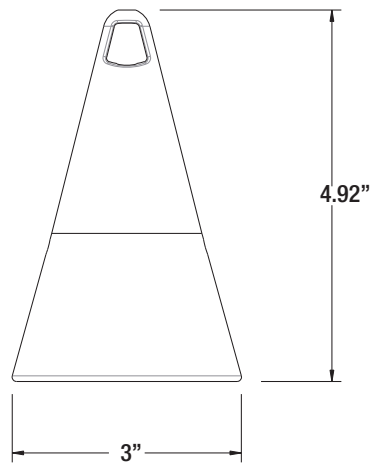

PRODUCT SPECIFICATIONS

PROJECT:	
MODEL #:	
LAMP(S):	
NOTES:	

Specifications:

- Marine grade A360 alloy construction
- High temperature silicone o-rings
- 15' direct burial cable
- AMC - Anti-Moisture Connections
- 2W max. LED lamp / 20W max. halogen
- Bronze finish
- E-Shield™ coating process
- Limited 10 year warranty

Light Distribution Cones:

LED-2W-M127K-12

Illuminance at a Distance			
	Center Beam fc	Beam Width	
4.3ft	15.9 fc	2.2 ft	2.2 ft
8.7ft	3.88 fc	4.4 ft	4.5 ft
13.0ft	1.74 fc	6.6 ft	6.7 ft
17.3ft	0.98 fc	8.8 ft	8.9 ft
21.7ft	0.62 fc	11.1 ft	11.2 ft
26.0ft	0.43 fc	13.3 ft	13.4 ft

■ Vert. Spread: 28.6°
■ Horiz. Spread: 29.0°

UL 2108:2004 R12.07
CSA C22.2.9.0-96 (R2006)

Unique Lighting Systems® reserves the right to modify the design and/or construction of the fixture shown without further notification.