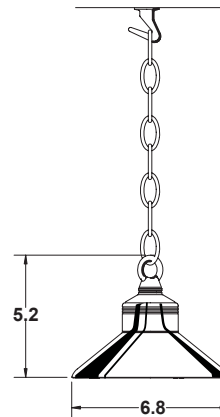

OBSERVER: 12V & 24V Brass Hanging Light

PROJECT:	
TYPE:	
CATALOG NUMBER:	
LAMP(S):	
NOTES:	

FIXTURE ORDERING INFORMATION

Example: OBSE-12-L1 (Observer, 12 Volt, 1 Watt, 3000K LED T3, 25' Wire Lead, Weathered Brass)

MODEL NAME	VOLTAGE	WATTAGE	WIRE LENGTH	FINISH	OPTIONS
OBSE	12=12 Volt 24=24 Volt	L1= LED, 1W, 3000K L2= LED, 2W, 3000K 20= 20W Xelogen NL= No Lamp	Leave blank for standard 25' length * 0= 3' wire lead * 50= 50' wire lead	leave blank for standard WB finish P= Standard powder coat finishes. List your desired color in the order comments area.	* 6P= Six Pack

NOTE: Pre-lamped LED fixtures are NOT available with 24V lamps. LED fixtures are available ONLY with a 25' wire lead. For additional painted finishes or six pack options contact our factory.

DIMENSIONS:

Powder Coated Finishes

Tucson Tan	TT
White**	WH
Black	BK
Verde Green	VG
Titanium Knight	TK

Standard Finish

Weathered Brass	WB

FLEX™ Unique Lighting Systems® fixtures are available with LED lamps. Please specify the lamp code when ordering.

* Only available with the NL wattage option.

** This fixture is available in White with No Lamp at no upcharge with a seven day lead time.

Unique Lighting Systems® reserves the right to modify the design and/or construction of the fixture shown without further notification.

SPECIFICATIONS

Our Commitment

Unique Lighting Systems' highest commitment is to set the standard for manufacturing innovative and quality products. This commitment is evident through our detailed inspection processes and extensive field testing. From the initial design process of each product, to the final assembly of each custom-made individual part, our manufacturing process accomplishes the highest level of performance and durability carried through to final delivery to the end user. Durable construction and beautiful styling make Unique fixtures the ideal solution for any residential or commercial application. Unique Lighting™ already holds numerous product patents and we are constantly developing innovative ideas to help expand the lighting industry.

Materials

Crafted from cast and machined brass.

Body

Crafted from brass. Unibody design provides enclosed, water-proof wireway. High temperature, silicone o-ring provides water-tight seal.

Shade

Solid brass stamped shade with reflective white powder coat interior.

Lens

Comes with complete set of optical designer lenses and hex louver.

Lamp

For use with a Xelogen Astro-Brite lamp up to 20W. **FLEX™** Series LED lamps are available in 1W or 2W T3 lamps. LED lamps are available in 3000K color temperatures.

Electrical Requirements

A remote 12V or 24V transformer required, may be ordered separately from Unique Lighting Systems®. Voltage range for 12V halogen lamps is 10.8V to 12V. Voltage range for 24V halogen lamps is 21.6V to 24V. Voltage range for 12V **FLEX™** Series LED lamps is 10V-18V.

Socket

Specification grade, beryllium copper lamp holder. GU5.3 base.

Wiring

Exclusive UF Intelli-Flex wire with anti-moisture migration connections.

Mounting Hardware

1' brass chain, brass mounting hook.

Finish

Exclusive Weathered Brass finish is standard. Unique™ Lightings' Weathered Brass finish is a "living finish" and will naturally patina and change over time. Polyester powder coat finishes are also available (see chart above).

Warranty

The Odyssey Family of products from Unique Lighting Systems® carries a limited lifetime warranty against manufacturer's defects.

Manufacturing

Manufactured to ISO 9001-2008 Quality standard.

UL 2108:2004 R12.07
CSA C22.2.9.0-96 (R2006)