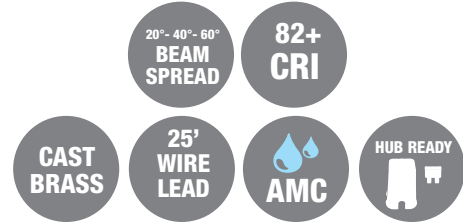

PRODUCT SPECIFICATIONS

PROJECT:	
MODEL #:	
LAMP(S):	
NOTES:	

Optional Brass Top

Eyelid = 5.5" Overall height
Star Grate = 4.8" Overall height
Flat = 4.5" Overall height

Specifications:

- Solid cast brass and composite construction
- High temperature silicone o-rings
- Specification grade, beryllium copper socket
- Premium grade direct burial cable
- AMC - Anti-Moisture Connections
- 8W max. LED lamp / 20W max. halogen
- Large PBT sleeve included
- Weathered brass finish standard
- 15 year warranty

Light Distribution Cones:

LED-8W-CM6FL27K

	Illuminance at a Distance		
	Center Beam fc	Beam Width	
4.3R	81.8 fc	3.0 ft	3.1 ft
8.7R	20.0 fc	6.2 ft	6.2 ft
13.0R	8.95 fc	9.2 ft	9.2 ft
17.3R	5.06 fc	12.3 ft	12.3 ft
21.7R	3.21 fc	15.4 ft	15.4 ft
26.0R	2.24 fc	18.4 ft	18.4 ft