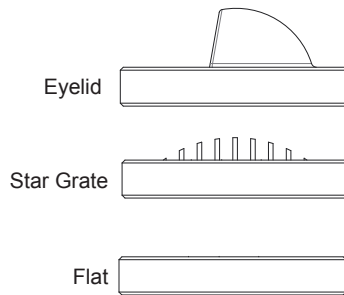

PRODUCT SPECIFICATIONS

PROJECT:	
MODEL #:	
LAMP(S):	
NOTES:	

Optional Brass Top

Eyelid = 5.5" Overall height
Star Grate = 4.8" Overall height
Flat = 4.5" Overall height

Specifications:

- Solid cast brass and composite construction
- High temperature silicone o-rings
- Specification grade, beryllium copper socket
- Premium grade direct burial cable
- AMC - Anti-Moisture Connections
- 8W max. LED lamp / 20W max. halogen
- Large PBT sleeve included
- Weathered brass finish standard
- 15 year warranty

Light Distribution Cones:

LED-8W-CM6FL27K

	Illuminance at a Distance		
	Center Beam fc	Beam Width	
4.3R	81.8 fc	3.0 ft	3.1 ft
8.7R	20.0 fc	6.2 ft	6.2 ft
13.0R	8.95 fc	9.2 ft	9.2 ft
17.3R	5.06 fc	12.3 ft	12.3 ft
21.7R	3.21 fc	15.4 ft	15.4 ft
26.0R	2.24 fc	18.4 ft	18.4 ft

■ Vert. Spread: 39.0°
■ Horiz. Spread: 39.1°

LED-8W-CM6FL30K

	Illuminance at a Distance		
	Center Beam fc	Beam Width	
4.3ft	86.1 fc	3.0 ft	3.0 ft
8.7ft	21.0 fc	6.1 ft	6.0 ft
13.0ft	9.42 fc	9.1 ft	9.0 ft
17.3ft	5.32 fc	12.1 ft	12.0 ft
21.7ft	3.38 fc	15.2 ft	15.0 ft
26.0ft	2.35 fc	18.2 ft	18.0 ft