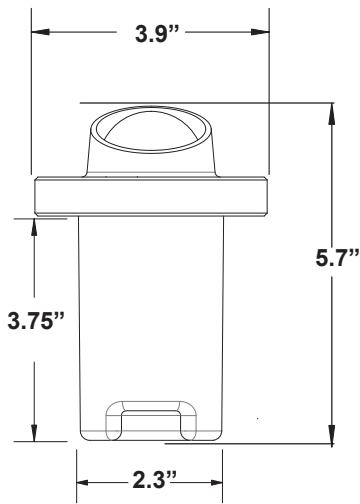

PRODUCT SPECIFICATIONS

PROJECT:	
MODEL #:	
LAMP(S):	
NOTES:	

Optional Brass Top

Eyelid = 5.5" Overall height
Star Grate = 4.8" Overall height
Flat = 4.5" Overall height

Specifications:

- Solid cast brass and composite construction
- High temperature silicone o-rings
- Specification grade, beryllium copper socket
- Premium grade direct burial cable
- AMC - Anti-Moisture Connections
- 8W max. LED lamp / 20W max. halogen
- Large PBT sleeve included
- Weathered brass finish standard
- 15 year warranty

Light Distribution Cones:

LED-8W-CM6FL27K

	Illuminance at a Distance		
	Center Beam fc	Beam Width	
4.3R	81.8 fc	3.0 ft	3.1 ft
8.7R	20.0 fc	6.2 ft	6.2 ft
13.0R	8.95 fc	9.2 ft	9.2 ft
17.3R	5.06 fc	12.3 ft	12.3 ft
21.7R	3.21 fc	15.4 ft	15.4 ft
26.0R	2.24 fc	18.4 ft	18.4 ft

■ Vert. Spread: 39.0°
■ Horiz. Spread: 39.1°

LED-8W-CM6FL30K

	Illuminance at a Distance		
	Center Beam fc	Beam Width	
4.3ft	86.1 fc	3.0 ft	3.0 ft
8.7ft	21.0 fc	6.1 ft	6.0 ft
13.0ft	9.42 fc	9.1 ft	9.0 ft
17.3ft	5.32 fc	12.1 ft	12.0 ft
21.7ft	3.38 fc	15.2 ft	15.0 ft
26.0ft	2.35 fc	18.2 ft	18.0 ft