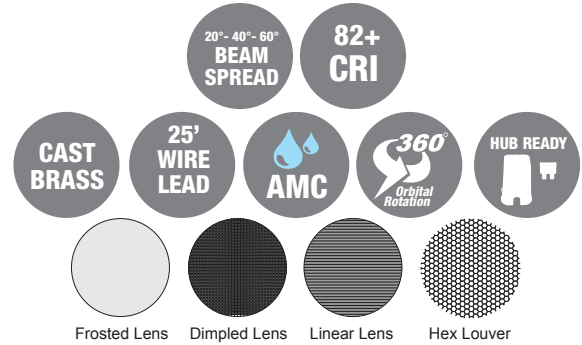

### Specifications:

- Solid cast brass construction
- High temperature silicone o-rings
- Specification grade, beryllium copper socket
- Premium grade direct burial cable
- AMC - Anti-Moisture Connections
- Revolutionary ball and joint Orbital Mount allowing a 360° rotation
- Complete lens set included
- 2W max. LED lamp / 20W max. halogen
- Cast brass dome mount
- Weathered brass finish standard
- Limited lifetime warranty

## Light Distribution Cones: