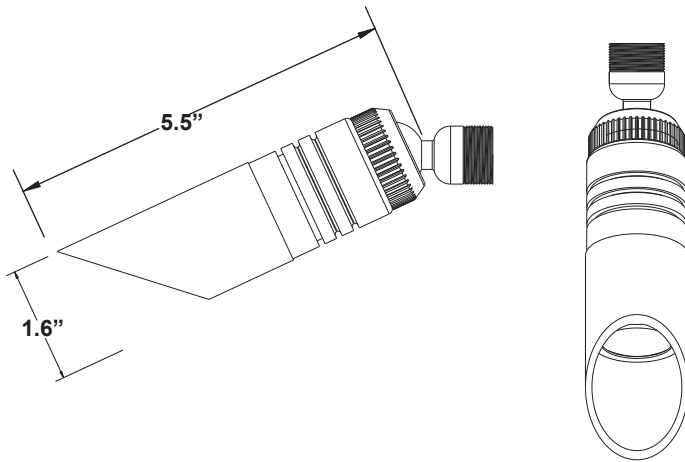

### Specifications:

- Solid cast brass construction
- High temperature silicone o-rings
- Specification grade, beryllium copper socket
- Premium grade direct burial cable
- AMC - Anti-Moisture Connections
- Revolutionary ball and joint Orbital Mount allowing a 360° rotation
- Complete lens set included
- 2W max. LED lamp / 20W max. halogen
- Cast brass dome mount
- Weathered brass finish standard
- Limited lifetime warranty