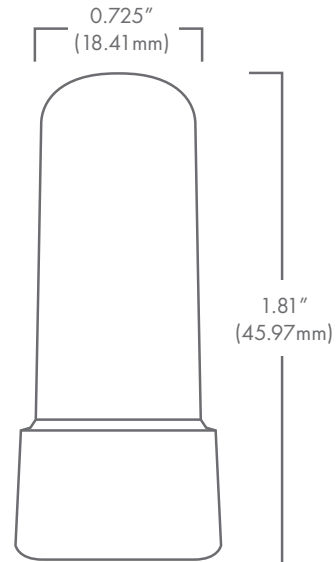

NICHE LIGHT

DESCRIPTION

The Niche Light is the perfect lamp to bring light to hard-to-reach places, whether under water, in a water feature, under stairs, stone walls, stone lanterns, or any small space. This omni-directional product solves the issue of fitting a fixture and a lamp into a small area. The Niche Light is wired with a 10ft lead and is ready to plug and play anywhere. We recommend using LightingShrink connections for Niche Lights. Dimmable with Brilliance Dimmer and most magnetic transformers.

NICHE LIGHT

Use	Fully Submersible in Water Features or Heavy Irrigation Areas Small Spaces that Need Omni-Directional Light
Includes	10 ft Lead
Integrated Lamp	Niche Light - 3W, 2700K, 215 Lumens, CRI 90, IP68, 12VAC, 3 year warranty, 5.00VA, 30,000 hrs NICHE-LIGHT