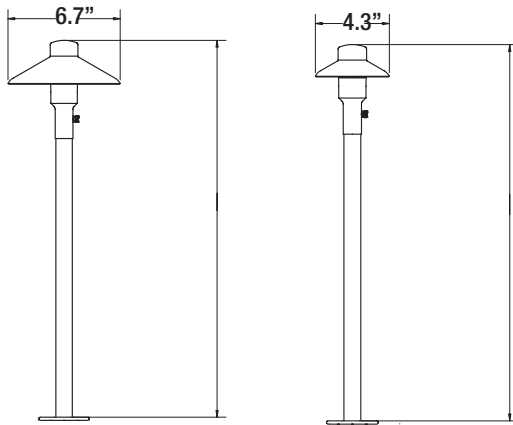

UNIQUE

LIGHTING SYSTEMS®

Mercury 4 & 7 Area Light Odyssey Series

PRODUCT SPECIFICATIONS

PROJECT:	
MODEL #:	
LAMP(S):	
NOTES:	

M7= (Std.) 21" Overall height
M712= 15" Overall height
M724= 27" Overall height
M736= 39" Overall height
M748= 51" Overall height

M4= (Std.) 20.5" Overall height
M412= 14.5" Overall height
M424= 26.45" Overall height
M436= 38.5" Overall height
M448= 50.5" Overall height

Specifications:

- Solid brass construction
- Adjustable brass collar
- Specification grade beryllium copper socket
- Premium grade direct burial cable
- Frosted borosilicate lens
- 2W max. LED lamp / 20W max. halogen
- Slotted composite stake with brass threaded insert included
- Weathered brass finish standard
- Limited lifetime warranty

Light Distribution Cones: N/A

NOTE: Light cones are depicted without supplied lenses. Maximum wattage shown, for all other wattage options please refer to uniquelighting.com/beamspreads.

UL 2108:2004 R12.07
CSA C22.2.9.0-96 (R2006)