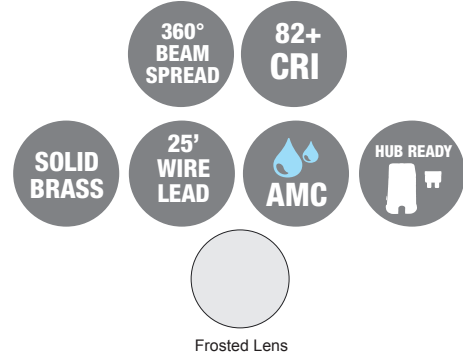

UNIQUE

LIGHTING SYSTEMS®

Mercury 4 & 7 Area Light Odyssey Series

PRODUCT SPECIFICATIONS

PROJECT:	
MODEL #:	
LAMP(S):	
NOTES:	

M7= (Std.) 21" Overall height
M712= 15" Overall height
M724= 27" Overall height
M736= 39" Overall height
M748= 51" Overall height

M4= (Std.) 20.5" Overall height
M412= 14.5" Overall height
M424= 26.45" Overall height
M436= 38.5" Overall height
M448= 50.5" Overall height

Specifications:

- Solid brass construction
- Adjustable brass collar
- Specification grade beryllium copper socket
- Premium grade direct burial cable
- Frosted borosilicate lens
- 2W max. LED lamp / 20W max. halogen
- Slotted composite stake with brass threaded insert included
- Weathered brass finish standard
- Limited lifetime warranty