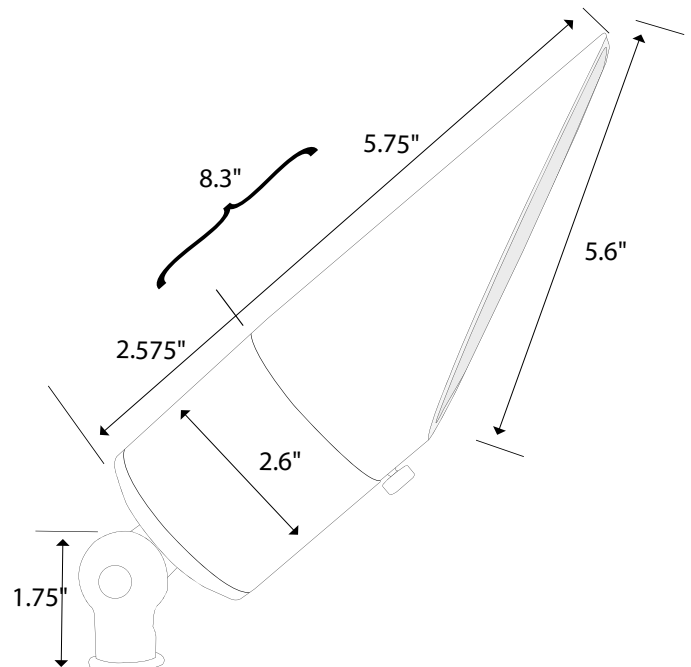

LENS:
Tempered glass.

MOUNTING:
Threaded with 1/2" NPT. Heavy-duty composite stake included. May be mounted into threaded hubs in junction boxes or mounting accessories

WIRING:
Pre-wired with a five-foot pigtail of 18/2 cable.

WARRANTY:
Ten years.

The Mirage uplight features an integrated LED source available in 3, 6 or 10 watts. 2700K, 3000K or 5000K options. 25, 40 and 60-degree beam spreads.

Shown with optional 6" shroud

Optional 6" shroud 489849

DIMENSIONS:

With Standard 3" Shroud

With Optional 6" Shroud

LED LAMP SPECIFICATIONS

LAMP TYPE:

Integrated LED.

OPTICS:

Integral optics providing available beam spreads from 25° to 60°.