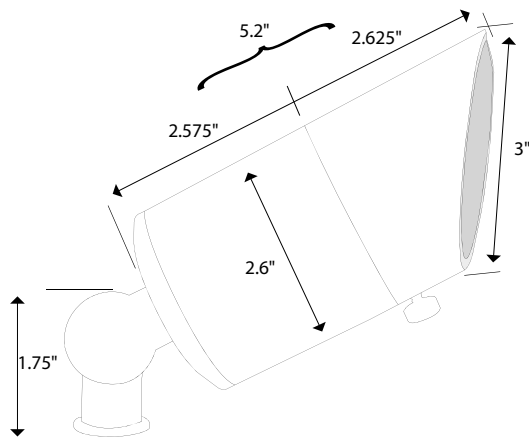

WARRANTY:
Ten years.

The Mirage uplight features an integrated LED source available in 3, 6 or 10 watts. 2700K, 3000K or 5000K options. 25, 40 and 60-degree beam spreads.

Shown with optional 6" shroud

Optional 6" shroud 489849

DIMENSIONS:

With Standard 3" Shroud

With Optional 6" Shroud

LED LAMP SPECIFICATIONS

LAMP TYPE:

Integrated LED.

OPTICS:

Integral optics providing available beam spreads from 25° to 60°.