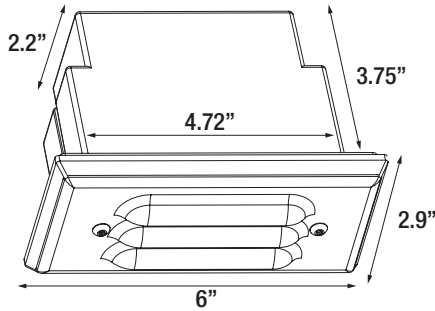

PRODUCT SPECIFICATIONS

PROJECT:	
MODEL #:	
LAMP(S):	
NOTES:	

Available Faceplate Options

All available as pre-lamped

Specifications:

- Solid copper construction
- Specification grade beryllium copper socket
- Premium grade direct burial cable
- Frosted borosilicate lens
- 2W max. LED lamp / 20W max. halogen
- Mounting hardware included
- Natural copper finish standard
- 15 year warranty

Light Distribution Cones: N/A

NOTE: Light cones are depicted without supplied lenses. Maximum wattage shown, for all other wattage options please refer to uniquelighting.com/beamspreads.

UL 2108:2004 R12.07
CSA C22.2.9.0-96 (R2006)