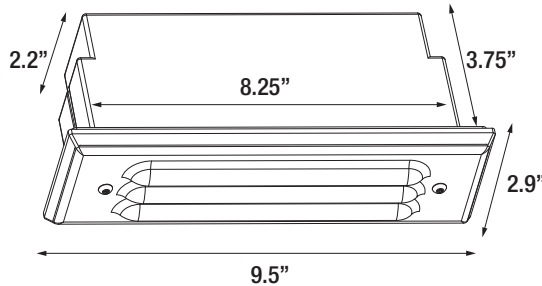

PRODUCT SPECIFICATIONS

PROJECT:	
MODEL #:	
LAMP(S):	
NOTES:	

Available Faceplate Options

All available as pre-lamped

Specifications:

- Solid copper construction
- Specification grade beryllium copper socket
- Premium grade direct burial cable
- Frosted borosilicate lens
- 2W max. LED lamp / 20W max. halogen
- Mounting hardware included
- Natural copper finish standard
- 15 year warranty

Light Distribution Cones: N/A

NOTE: Light cones are depicted without supplied lenses. Maximum wattage shown, for all other wattage options please refer to uniquelighting.com/beamspreads.

UL 2108:2004 R12.07
CSA C22.2.9.0-96 (R2006)