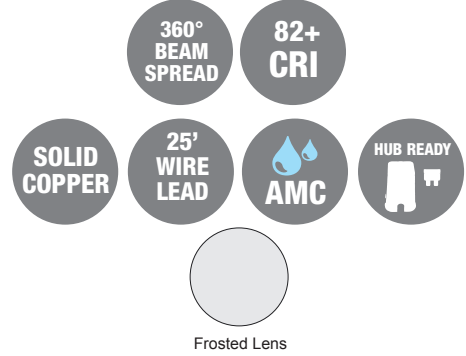

PRODUCT SPECIFICATIONS

PROJECT:	
MODEL #:	
LAMP(S):	
NOTES:	

Available Faceplate Options

All available as pre-lamped

Specifications:

- Solid copper construction
- Specification grade beryllium copper socket
- Premium grade direct burial cable
- Frosted borosilicate lens
- 2W max. LED lamp / 20W max. halogen
- Mounting hardware included
- Natural copper finish standard
- 15 year warranty

Light Distribution Cones: N/A

NOTE: Light cones are depicted without supplied lenses. Maximum wattage shown, for all other wattage options please refer to uniquelighting.com/beamspreads.

UL 2108:2004 R12.07
CSA C22.2.9.0-96 (R2006)