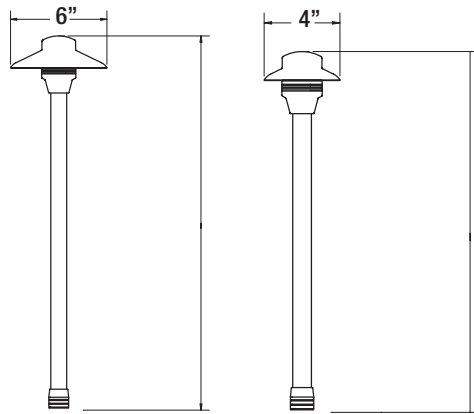

### PRODUCT SPECIFICATIONS

PROJECT:	
MODEL #:	
LAMP(S):	
NOTES:	

L6= (Std.) 21" Overall height	L4= (Std.) 20.5" Overall height
L612= 15" Overall height	L412= 14.5" Overall height
L624= 27" Overall height	L424= 26.5" Overall height
L636= 39" Overall height	L436= 38.5" Overall height
L648= 51" Overall height	L448= 50.5" Overall height