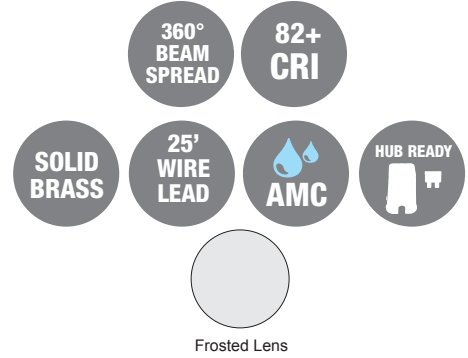

## Lancer 4 & 6

Area Light  
Knights Series

### PRODUCT SPECIFICATIONS

PROJECT:	
MODEL #:	
LAMP(S):	
NOTES:	

L6= (Std.) 21" Overall height	L4= (Std.) 20.5" Overall height
L612= 15" Overall height	L412= 14.5" Overall height
L624= 27" Overall height	L424= 26.5" Overall height
L636= 39" Overall height	L436= 38.5" Overall height
L648= 51" Overall height	L448= 50.5" Overall height