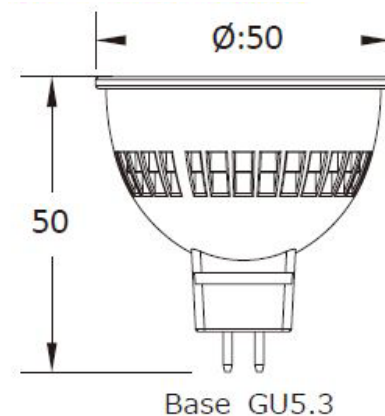

LAMP LIFE: 25,000 hr.

BEAM SPREAD: 40° Flood

COLOR TEMP.: 2700K / Red/Green/Blue adjustability

VOLT AMPS: 6.4

Dimensions:

All dimensions in mm.

MODEL NUMBER

LED-5W-AM6F-RGB27