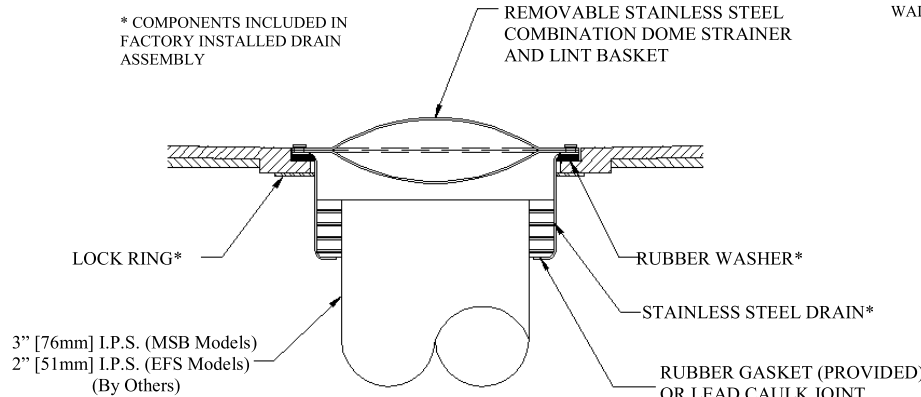

SECTION THRU DRAIN CONNECTION