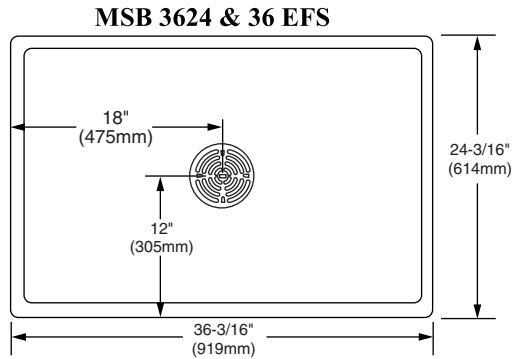

INSTRUCTIONS D'INSTALLATION

CUVE D'ENTRETIEN DE VADROUILLES ET ÉVIER DE PLANCHER TOUT USAGE

MODÈLES MSB2424 ET MSB3624 MODÈLES 24 EFS ET 36 EFS

INSTRUCTIONS

1. Mettre la cuve de niveau et caler au besoin.
2. Le drain doit être raccordé à l'I.P.S. de 3 po pour les modèles MSB et à l'I.P.S. de 2 po pour les modèles EFS avec un joint d'étanchéité en caoutchouc (fourni) ou un joint maté en plomb.
3. Appliquez un scellant de silicone à tous les points où la cuve touche au mur.
4. N'installez pas de crépine en coupole et de filtre à charpie jusqu'à ce que la pièce soit prête à être utilisée.