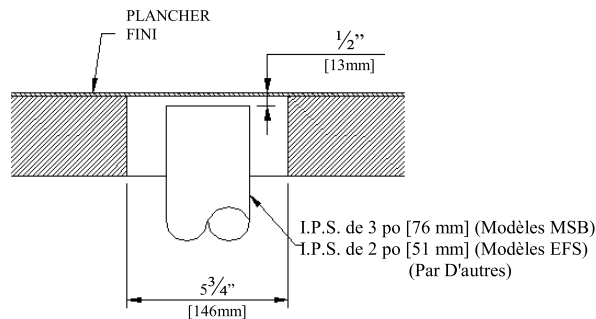

INSTRUCTIONS D'INSTALLATION

CUVE D'ENTRETIEN DE VADROUILLES ET ÉVIER DE PLANCHER TOUT USAGE

MODÈLES MSB2424 ET MSB3624 MODÈLES 24 EFS ET 36 EFS

INSTRUCTIONS

1. Mettre la cuve de niveau et caler au besoin.
2. Le drain doit être raccordé à l'I.P.S. de 3 po pour les modèles MSB et à l'I.P.S. de 2 po pour les modèles EFS avec un joint d'étanchéité en caoutchouc (fourni) ou un joint maté en plomb.
3. Appliquez un scellant de silicone à tous les points où la cuve touche au mur.
4. N'installez pas de crépine en coupole et de filtre à charpie jusqu'à ce que la pièce soit prête à être utilisée.