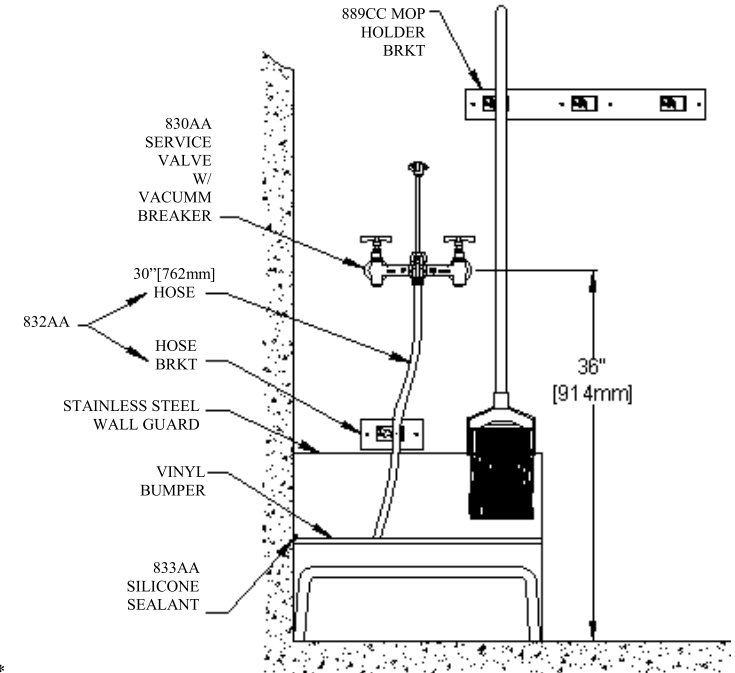

### INSTRUCTIONS

1. Level basin and shim as necessary.
2. Drain to be connected to 3" I.P.S. in MSB models and 2" I.P.S. in EFS models with rubber gasket (provided) or lead caulk joint.
3. Apply silicone sealant at all points where basin meets wall.
4. Do not install lint basket and dome strainer until room is ready for use.

**SUGGESTED INSTALLATION  
THRU DRAIN PIPE**

**SECTION THRU DRAIN CONNECTION**

**OPTIONAL EQUIPMENT**