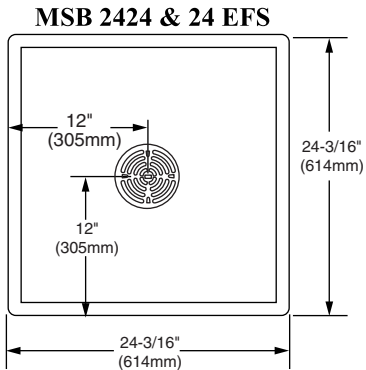

INSTRUCTIONS D'INSTALLATION

CUVE D'ENTRETIEN DE VADROUILLES ET ÉVIER DE PLANCHER TOUT USAGE

MODÈLES MSB2424 ET MSB3624 MODÈLES 24 EFS ET 36 EFS

INSTRUCTIONS

1. Mettre la cuve de niveau et caler au besoin.
2. Le drain doit être raccordé à l'I.P.S. de 3 po pour les modèles MSB et à l'I.P.S. de 2 po pour les modèles EFS avec un joint d'étanchéité en caoutchouc (fourni) ou un joint maté en plomb.
3. Appliquez un scellant de silicone à tous les points où la cuve touche au mur.
4. N'installez pas de crépine en coupole et de filtre à charpie jusqu'à ce que la pièce soit prête à être utilisée.