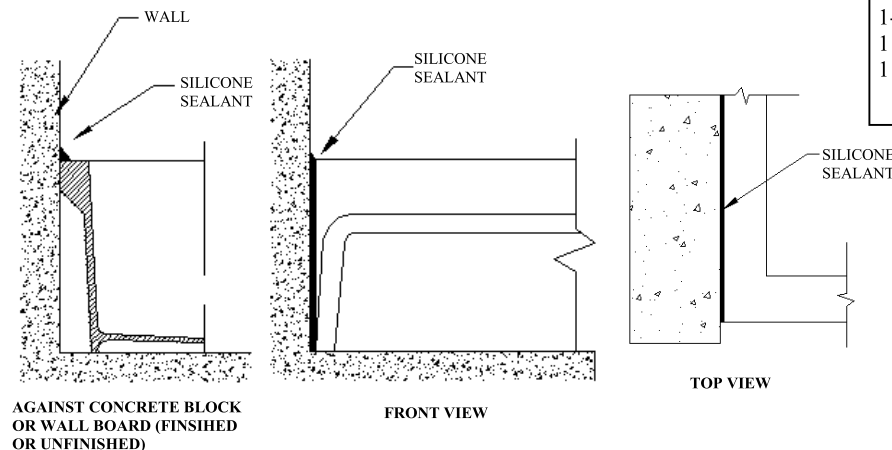

### INSTRUCTIONS

1. Level basin and shim as necessary.
2. Drain to be connected to 3" I.P.S. in MSB models and 2" I.P.S. in EFS models with rubber gasket (provided) or lead caulk joint.
3. Apply silicone sealant at all points where basin meets wall.
4. Do not install lint basket and dome strainer until room is ready for use.

**SUGGESTED INSTALLATION  
THRU DRAIN PIPE**

**SECTION THRU DRAIN CONNECTION**

**OPTIONAL EQUIPMENT**

#### MSB MODEL CONTENTS

- 1 - MOP SERVICE BASIN (24" X 24" OR 36" X 24")
- 1 - QDC 3XH
- 1 - INSTRUCTION SHEET