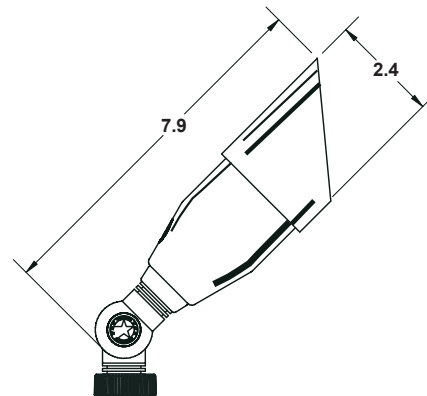

UNIQUE LIGHTING SYSTEMS®

Up Light
Stake Mounted Up Light
Copper Knights™ Series

GUARDIAN: 12V & 24V Copper Up Light

PROJECT:	
TYPE:	
CATALOG NUMBER:	
LAMP(S):	
NOTES:	

FIXTURE ORDERING INFORMATION

Example: GAUR-12-L327 (Guardian, 12 Volt, 3 Watt, 2700K LED MR16, 25' Wire Lead, Natural Copper)

MODEL NAME	VOLTAGE	WATTAGE	WIRE LENGTH	FINISH	OPTIONS
GAUR	12=12 Volt 24=24 Volt	L327= LED, 3W, 2700K, FLOOD L330= LED, 3W, 3000K, FLOOD L427= LED, 4W, 2700K, FLOOD L430= LED, 4W, 3000K, FLOOD L527= LED, 5W, 2700K, FLOOD L530= LED, 5W, 3000K, FLOOD L627= LED, 6W, 2700K, FLOOD L630= LED, 6W, 3000K, FLOOD 20= 20W Halogen 35= 35W Halogen NL=No Lamp	Leave blank for standard 25' length * 0= 3' wire lead * 50= 50' wire lead	leave blank for standard NC finish P= Standard powder coat finishes. List your desired color in the order comments area.	* 6P= Six Pack

NOTE: Pre-lamped LED fixtures are NOT available with 24V lamps. LED fixtures are available ONLY with a 25' wire lead. For additional painted finishes or six pack options contact our factory.

Powder Coated Finishes

Tucson Tan	TT
White	WH
Black	BK
Verde Green	VG
Titanium Knight	TK

Standard Finish

Natural Copper	NC

DIMENSIONS:

FLEX™ Unique Lighting Systems® fixtures are available with LED lamps. Please specify the lamp code when ordering.

* Only available with the NL wattage option.

Unique Lighting Systems® reserves the right to modify the design and/or construction of the fixture shown without further notification.

SPECIFICATIONS

Our Commitment

Unique Lighting Systems' highest commitment is to set the standard for manufacturing innovative and quality products. This commitment is evident through our detailed inspection processes and extensive field testing. From the initial design process of each product, to the final assembly of each custom-made individual part, our manufacturing process accomplishes the highest level of performance and durability carried through to final delivery to the end user. Durable construction and beautiful styling make Unique™ fixtures the ideal solution for any residential or commercial application. Unique Lighting™ already holds numerous product patents and we are constantly developing innovative ideas to help expand the lighting industry.

Body

Precision machined from copper. Body design provides enclosed, water resistant wireway to protect wires. Features an integral knuckle for maximum mechanical strength.

Gasket

High temperature silicone o-ring for water-tight seal.

Knuckle

Machined brass knuckle with a solid brass adjustable thumb screw. Vertical tilt of 270° and horizontal rotation of 360° for easy aiming. The Orbital Lock Nut™ allows for locking the horizontal rotation without adjusting the stake.

Shroud

Precision machined and comes with a factory sealed shock resistant glass lens to prevent water intrusion.

Lens

Factory sealed shock resistant clear glass lens to prevent water intrusion.

Lamp

For use with a halogen lamp up to 35W MR16 lamp. **FLEX™** Series LED lamps are available in 3W, 4W, 5W or 6W MR16. LED lamps are available in 2700K and 3000K color temperatures.

Electrical Requirements

A remote 12V or 24V transformer required, may be ordered separately from Unique Lighting Systems®. Voltage range for 12V halogen lamps is 10.8V to 12V. Voltage range for 24V halogen lamps is 21.6V to 24V. Voltage range for **FLEX™** Series LED MR16 lamps is 10V-18V.

Lamp Connection

Specification grade, beryllium copper lamp holder. GU5.3 base.

Wiring

Exclusive UF Intelli-Flex wire with anti-moisture migration connections.

Mounting Stake

Standard mounting stake is injection molded PVC with a 1/2" NPS threaded female fitting.

Finish

Natural Copper finish is standard. Unique™ Lightings' Natural Copper finish is a "living finish" and will naturally patina and change over time. Polyester powder coat finishes are also available (see chart above).

Warranty

The Copper Knights Family of products from Unique Lighting Systems® carries a limited 15 year warranty against manufacturer's defects.

Manufacturing

Manufactured to ISO 9001:2008 Quality Systems Standard